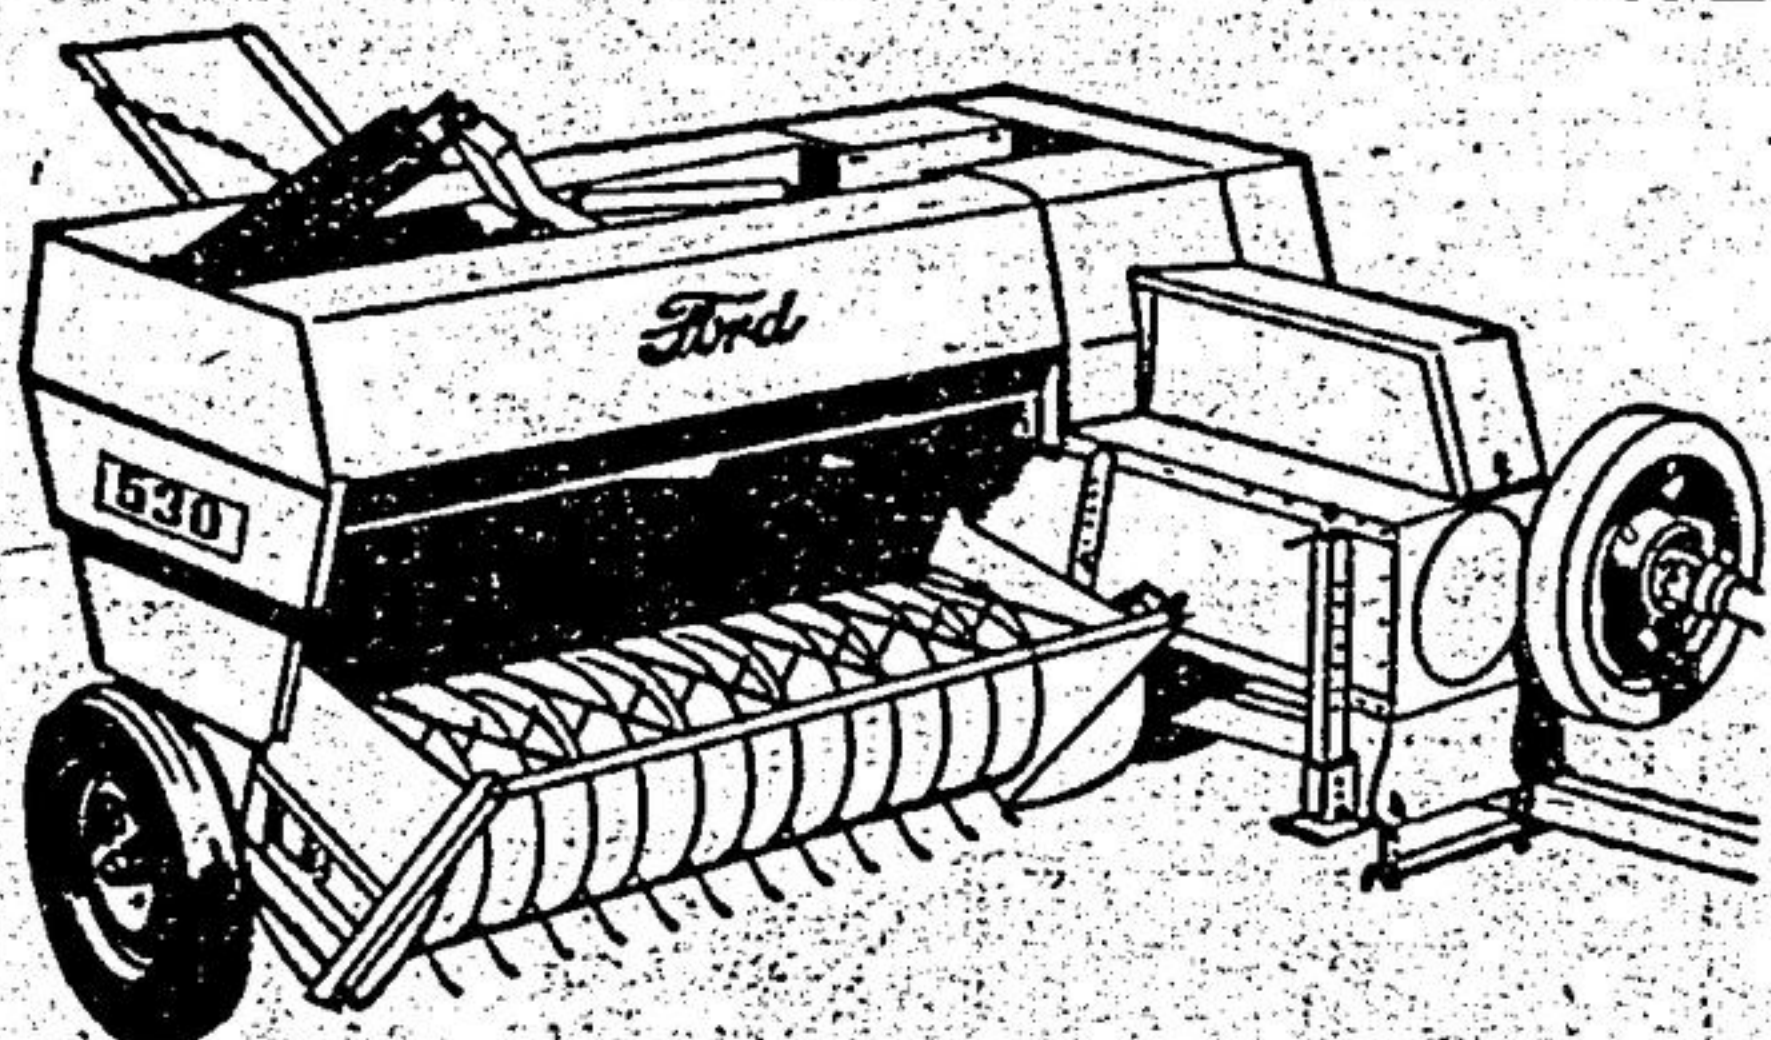

IT'S NEW!

FORD's Mounted Side Delivery Rake

ALL NEW! FORD 530 BALER

Up to 8 Bales a Minute!

YOU MEET THE NICEST PEOPLE ON A HONDA

\$ 299 UP

FREE! EUREKA POLISHERS

TO THE FIRST SIX CUSTOMERS

PLACING ORDERS TO THE VALUE OF \$500. OR OVER.

HAY DEMONSTRATIONS

Right from the start!

... FOR MAKING HIGH QUALITY HAY

it's the FORD Rear-Attached MOWER

FREE TWINE

WITH THE PURCHASE OF EVERY NEW FORD BALER
Enough Free Twine to Tie 2,500 Bales!

FINGER-TIP START

LAWN-BOY

- Easiest to start
- Quietest
- Lightest
- Exclusive clog-proof Grasscatcher

\$93.50

TRY IT YOURSELF

HAY Demonstrations
2-4 p.m. & 7-9 p.m.

SPECIAL 1/3 OFF

Firestone CHAMPION GROUND GRIP TRACTOR TIRES

Pioneer's new 12 pound wonder. Perfect for cottager and camper. Right for the farm - the ideal second saw for the professional.

\$179.50
with 12" bar and 1 chain