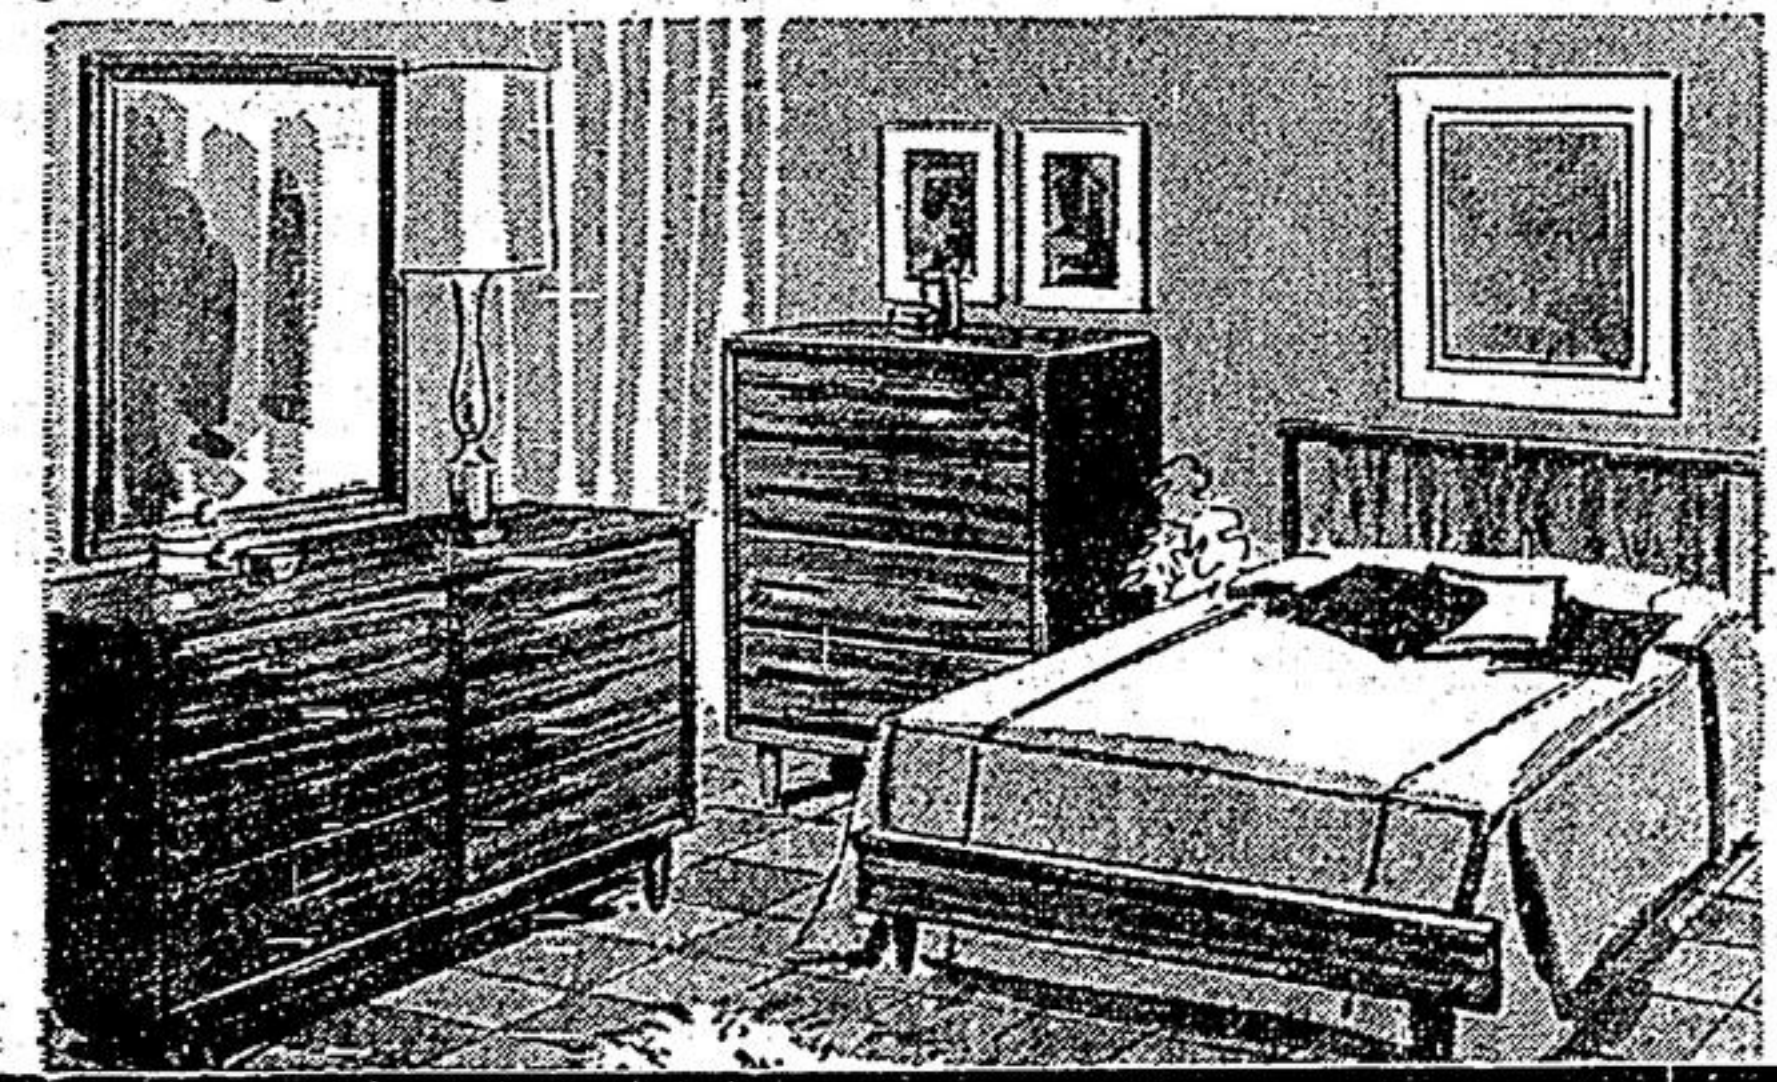

VISIT YE OLDE COLONIAL ROOM GROUPINGS BY KRUG, KILGOUR, BOGDEN & GROSS AND OTHERS

SEE OUR HUGE DISPLAY OF LAMPS DOZENS TO CHOOSE FROM

SEE OUR CORRELATED GROUPINGS in COLONIAL and MODERN "FOR THE YOUNG FOLKS"