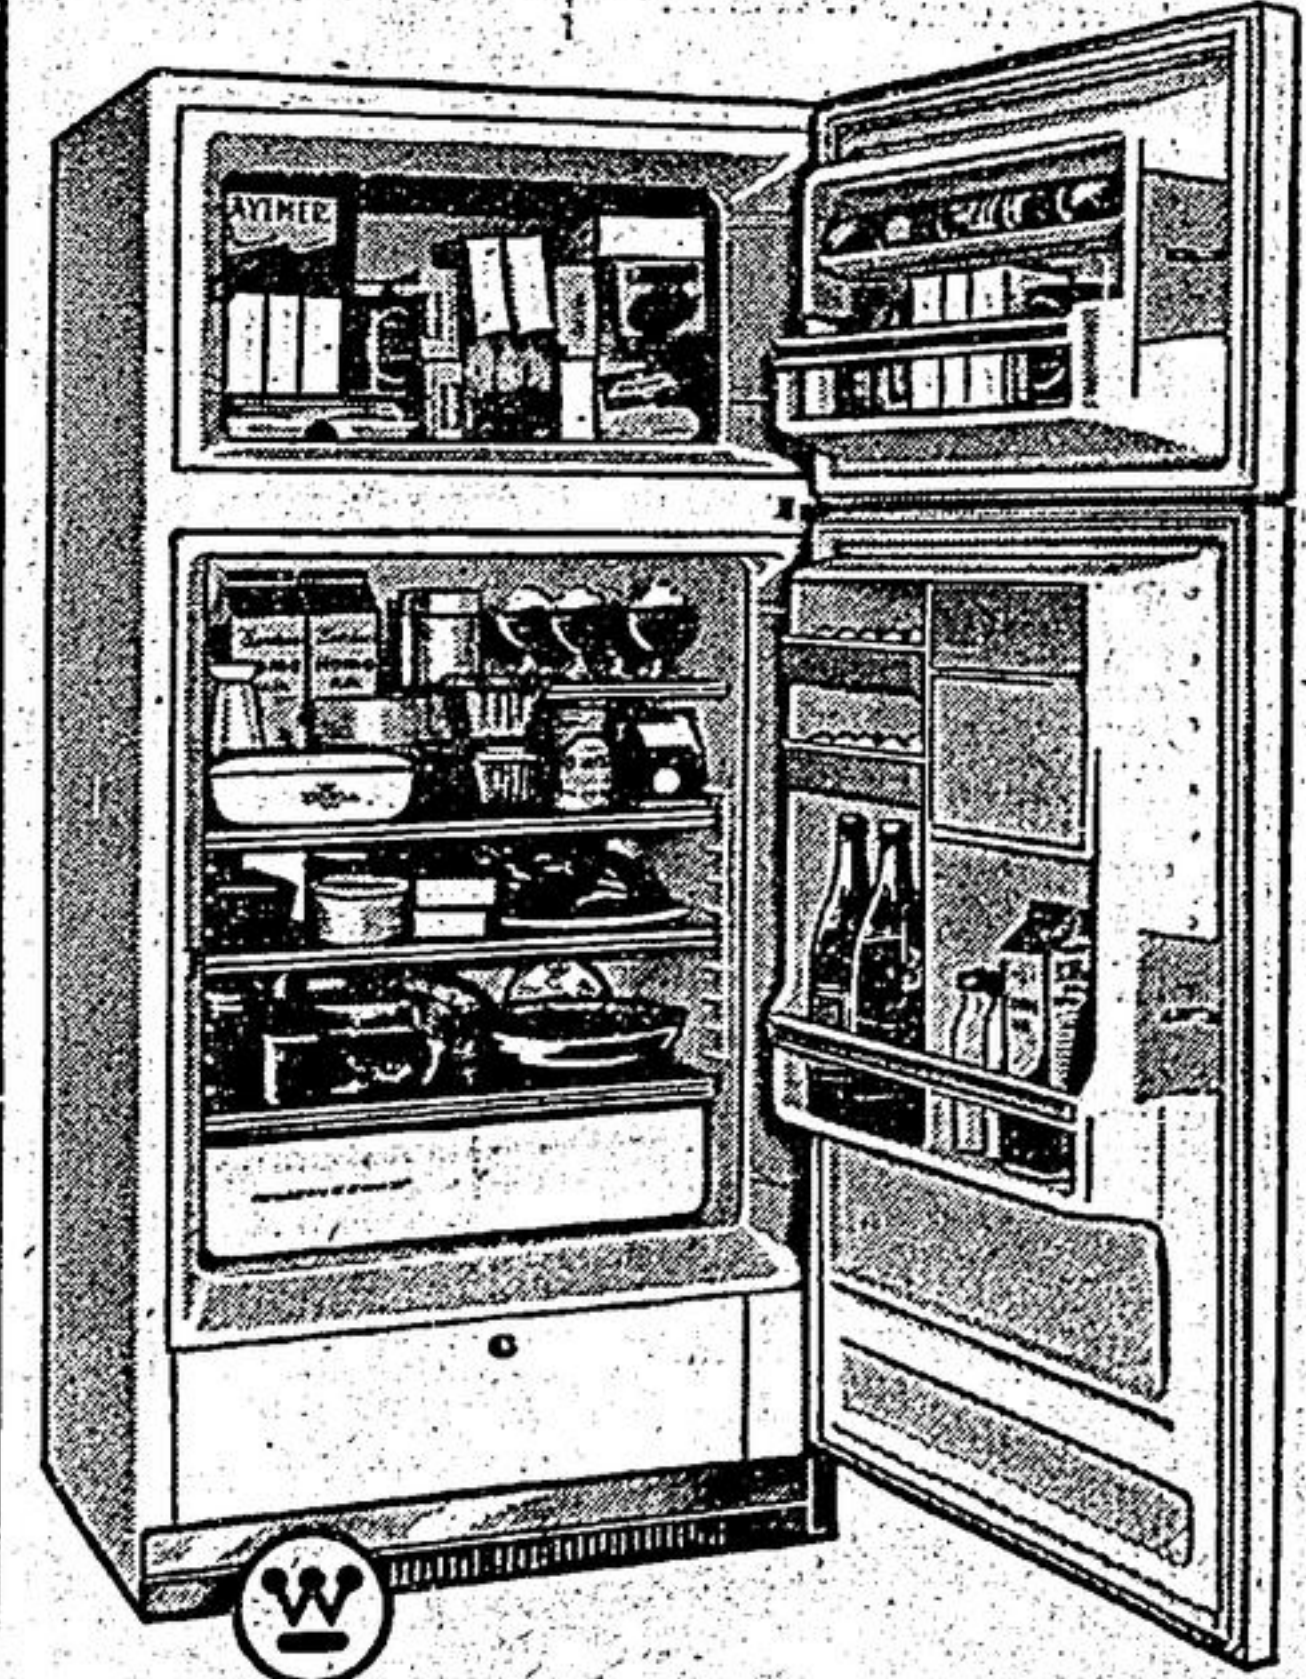

OPENING SALE PRICE  
**\$229<sup>95</sup>**

with Working Trade.

WESTINGHOUSE DELUXE  
**Refrigerator Freezer**

Freezer Chest Holds 100 Lbs. of Frozen  
 Foods.

This is an excellent economical family  
 refrigerator, priced right down within reach  
 of the working man's family.

OPENING SALE PRICE  
**\$239<sup>95</sup>**

with Working Trade.

**Westinghouse  
 AM-FM RADIO**

**\$49.95**

5 TUBE CLOCK RADIO  
 with Slumber Switch

**\$29.95**

FRYPAN WITH COVER

**\$19.95**