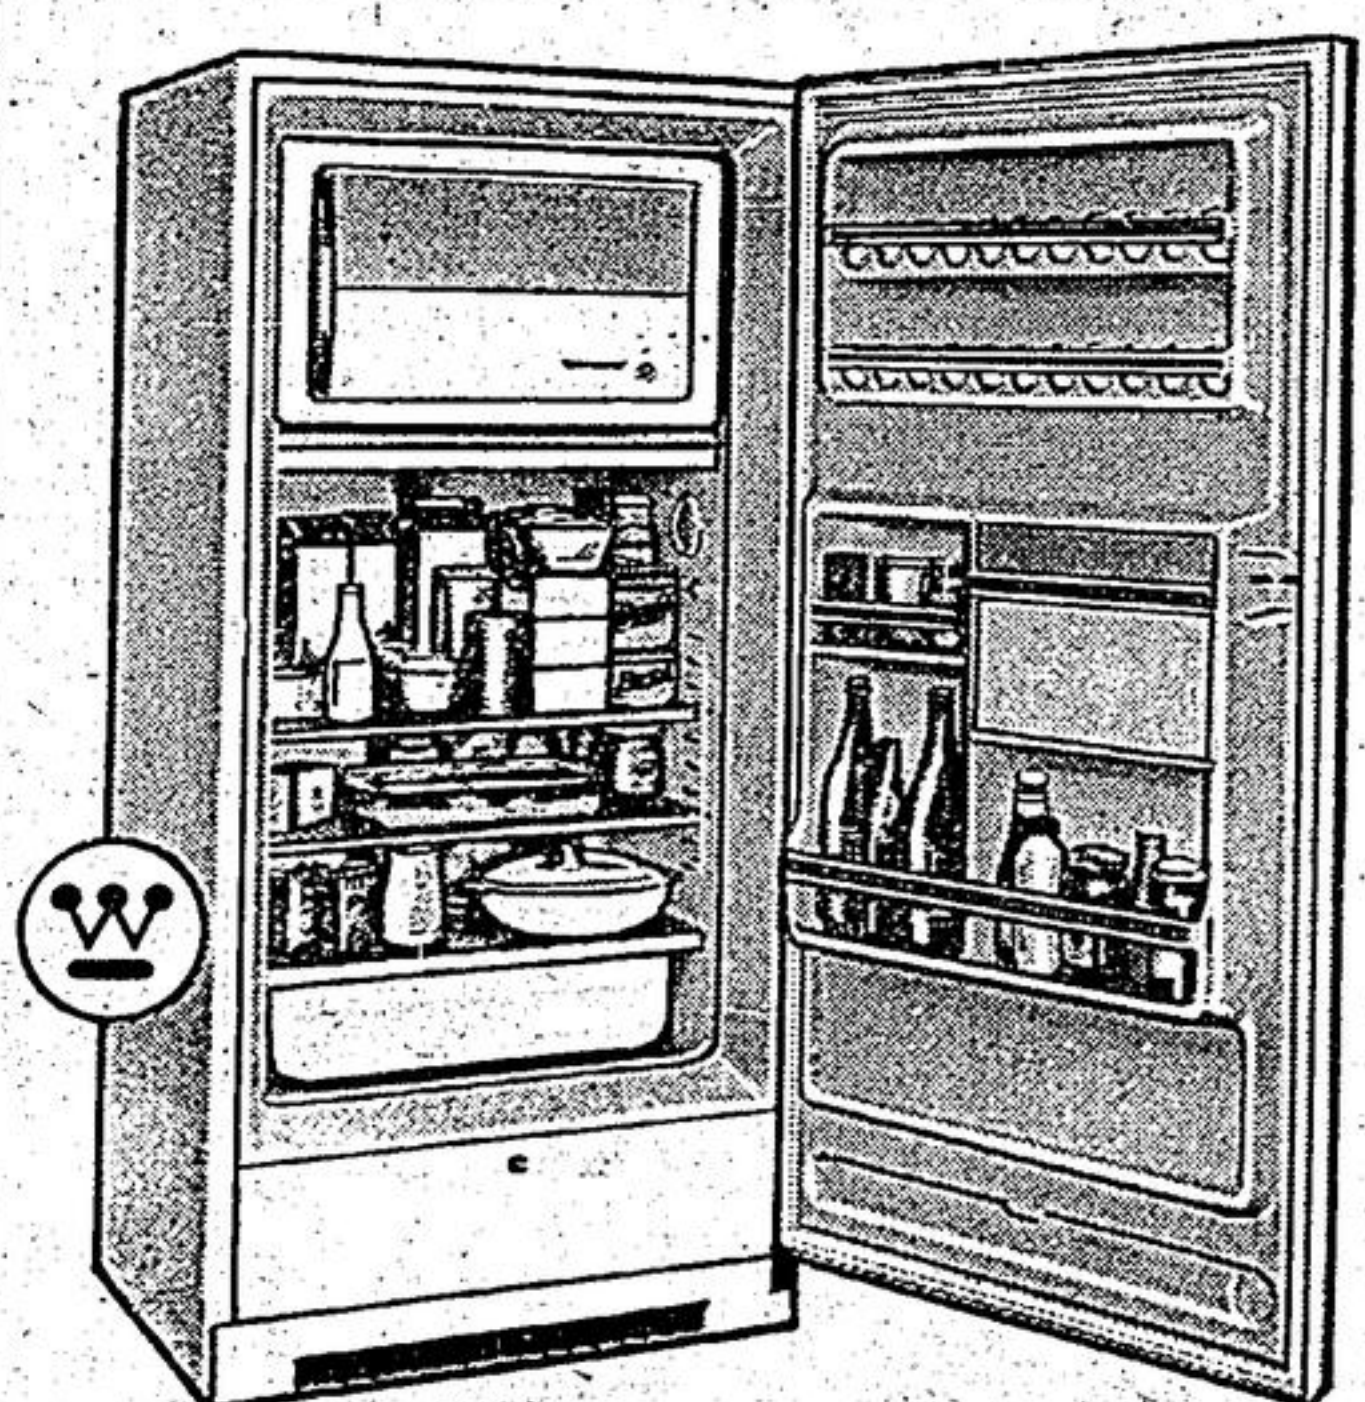

**WESTINGHOUSE DELUXE 30" RANGE**

- Full Width Fluorescent Light
  - Rotisserie Self-Basting
  - 7 Heat Switches
  - 3 Years Warranty on Elements
  - Even Heat Oven
  - 1 Year Factory Service
  - Manufacturer's Suggested List \$299.95
- \$199<sup>95</sup>** WITH YOUR TRADE

**YOUR OWN TERMS ON PAYMENTS**

**SHOP EARLY  
 AND SAVE**

For the Family that Has  
 a Freezer, Inquire About  
 the 'Westinghouse  
 'SPACE SAVER' REFRIGERATOR  
 1 Cu. Ft. Freezer.  
 Extra Refrigerator Shelves  
 for All Your Foods.  
 Capacity 13 Cu. Ft.  
**OPENING SALE PRICE**  
**\$329.95**  
 with your Working Trade.

WESTINGHOUSE  
 DELUXE  
**23" TELEVISION**

Lovely Woodgrain Cabinet - Instant On  
 Built to Give Years of Satisfactory Ser-  
 vice - Balanced Tone Speakers.  
 1 YEAR FACTORY SERVICE & WARRANTY ON  
 ALL PARTS.

OPENING SALE PRICE  
**\$229<sup>95</sup>**

with Working Trade.

WESTINGHOUSE DELUXE  
**Refrigerator Freezer**

Freezer Chest Holds 100 Lbs. of Frozen  
 Foods.

This is an excellent economical family  
 refrigerator, priced right down within reach  
 of the working man's family.