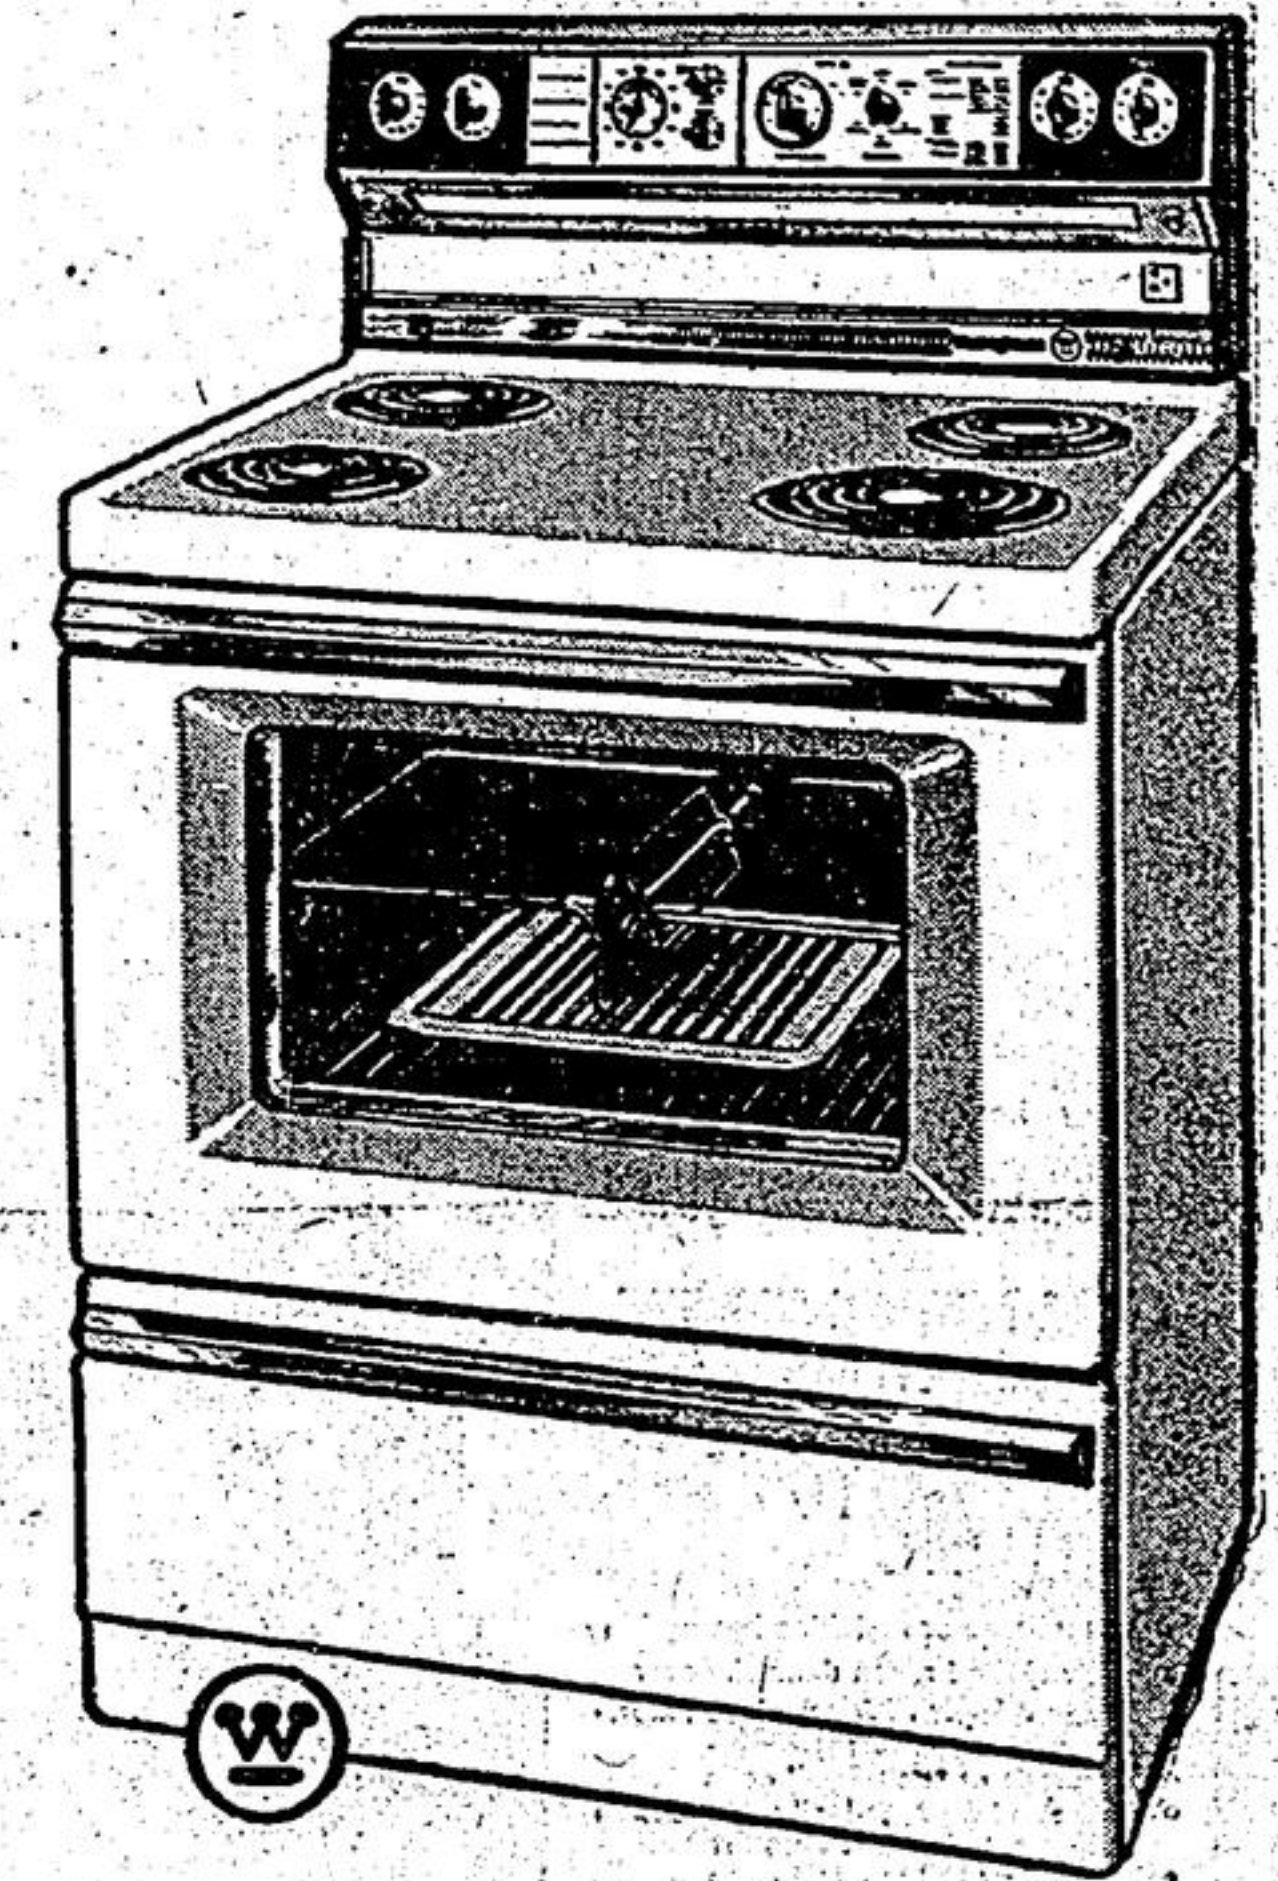

MATCHING  
 AUTOMATIC  
 DRYER WITH  
 DAMP CONTROL  
 FOR EASY  
 IRONING

**\$199<sup>99</sup>**

**\$319<sup>95</sup>**  
 With your  
 working  
 trade

FACTORY SERVICE

**FREE**

LUCKY DRAW PRIZE.  
 WESTINGHOUSE AM-FM  
 RADIO, WOOD CABINET.  
 Courtesy Canadian Westinghouse

**WESTINGHOUSE DELUXE 30" RANGE**

- Full Width Fluorescent Light
  - Rotisserie Self-Basting
  - 7 Heat Switches
  - 3 Years Warranty on Elements
  - Even Heat Oven
  - 1 Year Factory Service
  - Manufacturer's Suggested List \$299.95
- \$199<sup>95</sup>** WITH YOUR TRADE