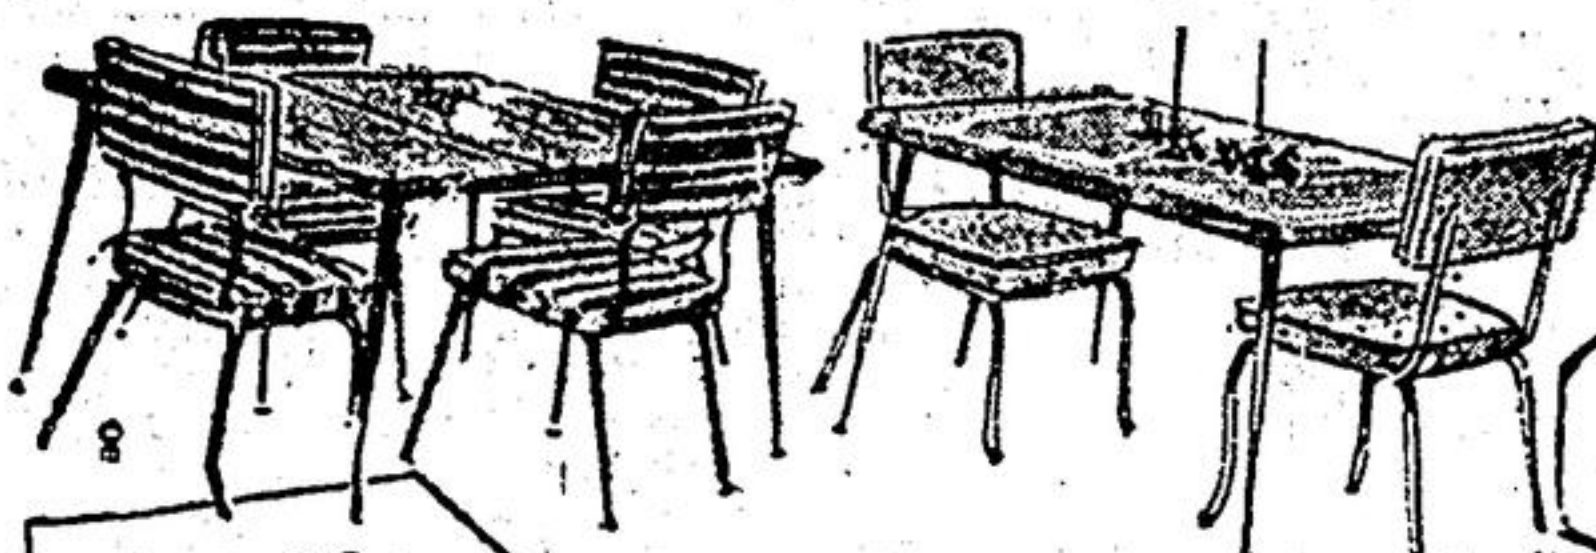

## ARBORITE STUDENTS' DESKS

**\$29.95**

OVAL... SQUARE... OBLONG  
TABLES... ALL TYPES OF  
CHAIRS... IN THIS SALE OF

*Dinettes*

**\$85.00**  
4 Chairs  
Table Seats Six  
Incl. Arborite Top

FREE  
UTILITY TABLE  
WITH ALL  
CHROME SETS

**\$89.00**  
Large Oval Table  
Smart Spindle  
Chairs

There's no limit to the colorful  
versatility of the dinette groupings  
in this sale. For kitchens  
... dining areas and real dining  
rooms, every one is specially  
purchased and a "buy."