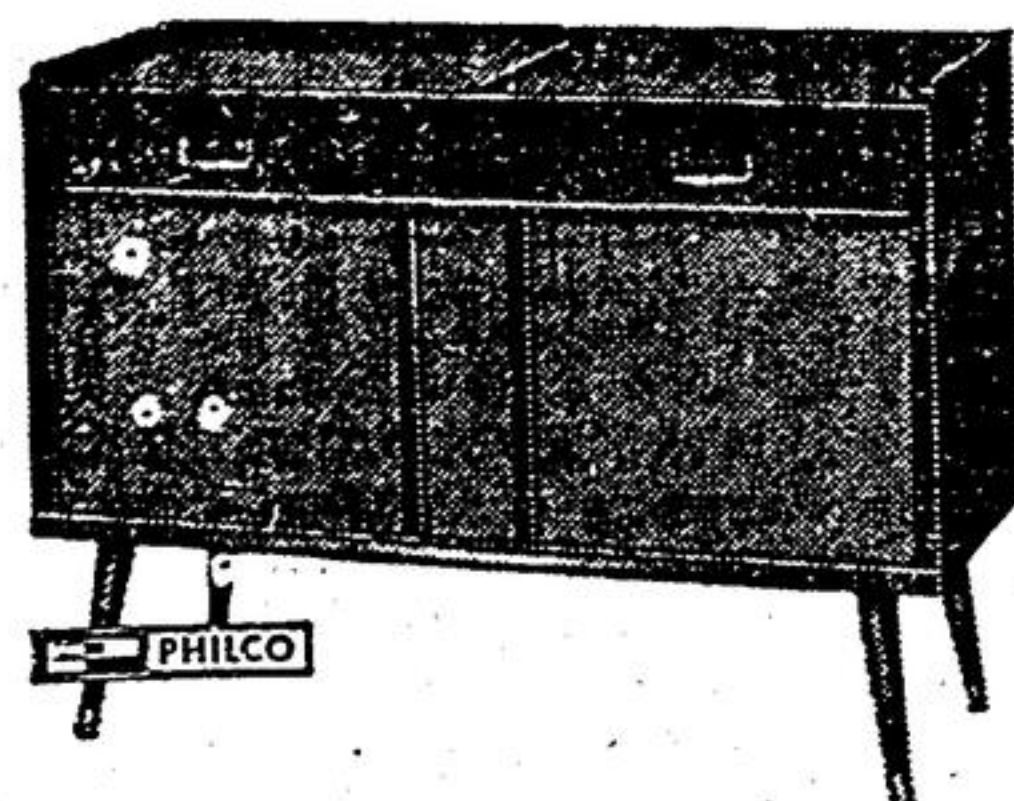

# GREAT FALL ROUND-UP OF VALUES

**FREE \$25.00**  
WORTH OF LONG PLAY  
RECORDS

REG.  
\$279

PRICED  
TO  
CLEAR

**\$199**

**PHILCO  
STEREO**

AM-FM 10-TUBE RADIO

Multiple Speakers . . . Record Storage  
Gerrard Changer