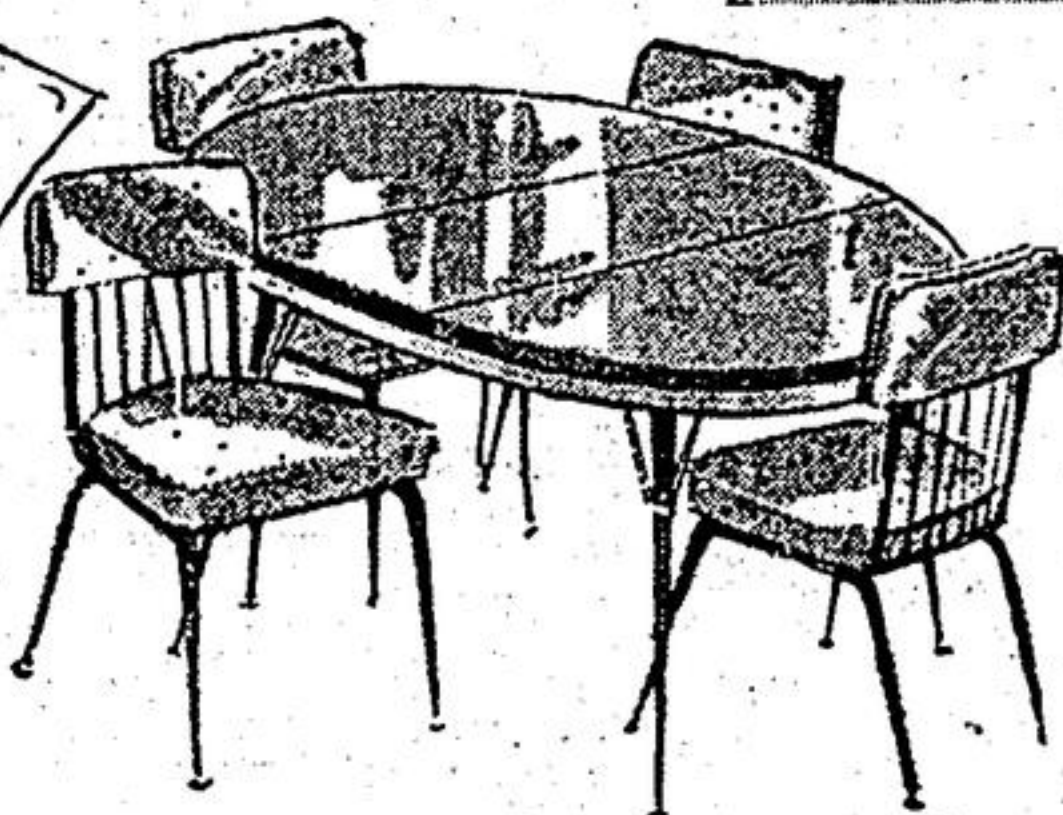

## ARBORITE STUDENTS' DESKS

**\$29.95**

OVAL... SQUARE... OBLONG  
TABLES... ALL TYPES OF  
CHAIRS... IN THIS SALE OF

*Dinettes*

**\$85.00**  
4 Chairs  
Table Seats Six  
Incl. Arborite Top

FREE  
UTILITY TABLE  
WITH ALL  
CHROME SETS

**\$89.00**  
Large Oval Table  
Smart Spindle  
Chairs

There's no limit to the colorful  
versatility of the dinette groupings  
in this sale. For kitchens  
... dining areas and real dining  
rooms, every one is specially  
purchased and a "buy."