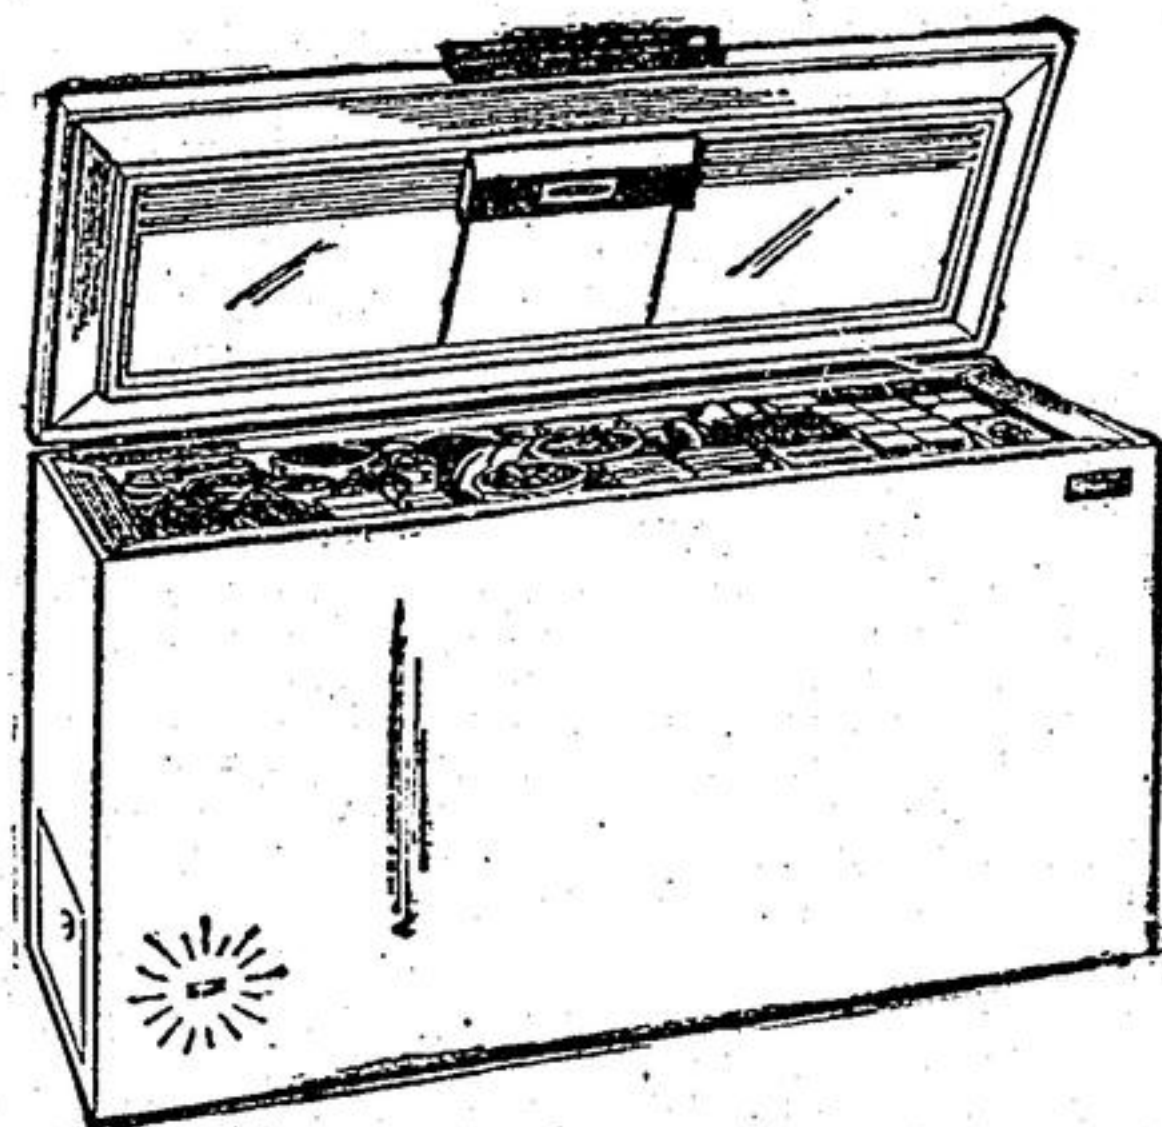

MODERN SERVICES FOR A PROGRESSIVE COMMUNITY

Your new Claremont Store and Warehouse offer the ultimate in modern merchandising and design, featuring exclusive Co-op branded merchandise, manufactured to rigid specifications for your protection and complete satisfaction.

FREE:

A brightly lithographed Kiddies Lunch Box (Retail Value 98c) with each order totalling $3.00 or over.

FRIDAY, FEBRUARY 9th, 1962 AT 2:00 p.m.

CO-OP RAT KILLER

1. Effective — Controls rats and mice.
   - Selective — Contains safer pival.
   - Less hazardous to farm animals and pets.
2. 1 LB. PACKAGE
   REGULARLY 78c   SPECIAL **59c**
3. 3 LB. PACKAGE
   REGULARLY $1.95   SPECIAL **$1.49**

Regularly 79c.

"DOOM DUST" INSECTICIDE

- Kills lice, mites and ticks.
- Safe for all livestock and poultry.
- Convenient — just dust it on.

SPECIAL, EACH **64c**

Combination Offer!

GREASE GUN AND 10 CARTRIDGES

- Co-op Lubco All-Purpose Grease.
- Dual purpose grease gun for cartridges and bulk.

REGULARLY $8.25

SPECIAL, OFFER **$6.99**

Regular Value $1.05

CO-OP PAINT AND BRUSH

- ¼ pint Co-op Super White Enamel.
- 1" pure bristle paint brush.

PAINT AND BRUSH—SPECIAL, **29c**

Regularly $13.50

20' EXTENSION LADDERS

- Sturdy, lightweight, for house and barn.
- Selected, smoothly-finished fir.
- Two ten foot lengths.

SPECIAL, EACH **$8.99**

Regularly $5.95

5' STEP LADDERS

- Smoothly-finished Canadian fir.
- Strong rungs securely fastened.
- Dependable, handy, lightweight.

SPECIAL, EACH **$3.99**

Save $45.00 on Viscount

17 cu. ft

CHEST-TYPE FREEZERS

SPECIAL, EACH **$229.88**

- With all the latest deluxe features you expect.
- Stores 595 lbs. of frozen food — a super-market in your home.
- 88 lb. fast-freeze compartment.
- Vinyl-covered juice rack, baskets and dividers.
- Automatic interior lid light.
- Safety signal light indicates power failure.
- 5 year guarantee on sealed refrigeration system.

Available on Co-op Budget Plan Terms.

Regularly $19.95

LADY TORCAN

HAIR DRYERS

SPECIAL, EACH **$14.97**

- Enjoy beauty parlour comfort at home.
- Shampoo and set your own hair — dry it conveniently.
- Fast drying 400 Watt element.
- 5 Position heat selector control.
- Extra large hood dries hair gently.
- 8 foot cord and flex-hose.
- Portable, lightweight, quiet.

SPECIAL INTRODUCTORY OFFER!

Save 15% on

CO-OP QUALITY PAINT

- The newest, proven, painting improvements are in the Co-op Paint Line.
- Manufactured to rigid specifications for your complete satisfaction.
- Co-op — A top quality paint for every purpose.

MR. PAINT:

We are pleased to have "Mr. Paint" available at the Claremont Co-op on Friday and Saturday to advise you on your painting and decorating plans. Come in and let him show you why Co-op Paint is truly "Second to None".

Regularly $27.95

HEAVY DUTY

WHEELBARROWS

- Sturdy, reinforced 18 gauge steel tray.
- Capacity approximately 4 cubic feet.
- Strong hardwood frame — steel braces and legs.
- Smooth running roller-bearing wheel.
- 4.00 x 2 ply tire and tube.
- For farm and general purpose use.

SPECIAL, EACH **$23.88**