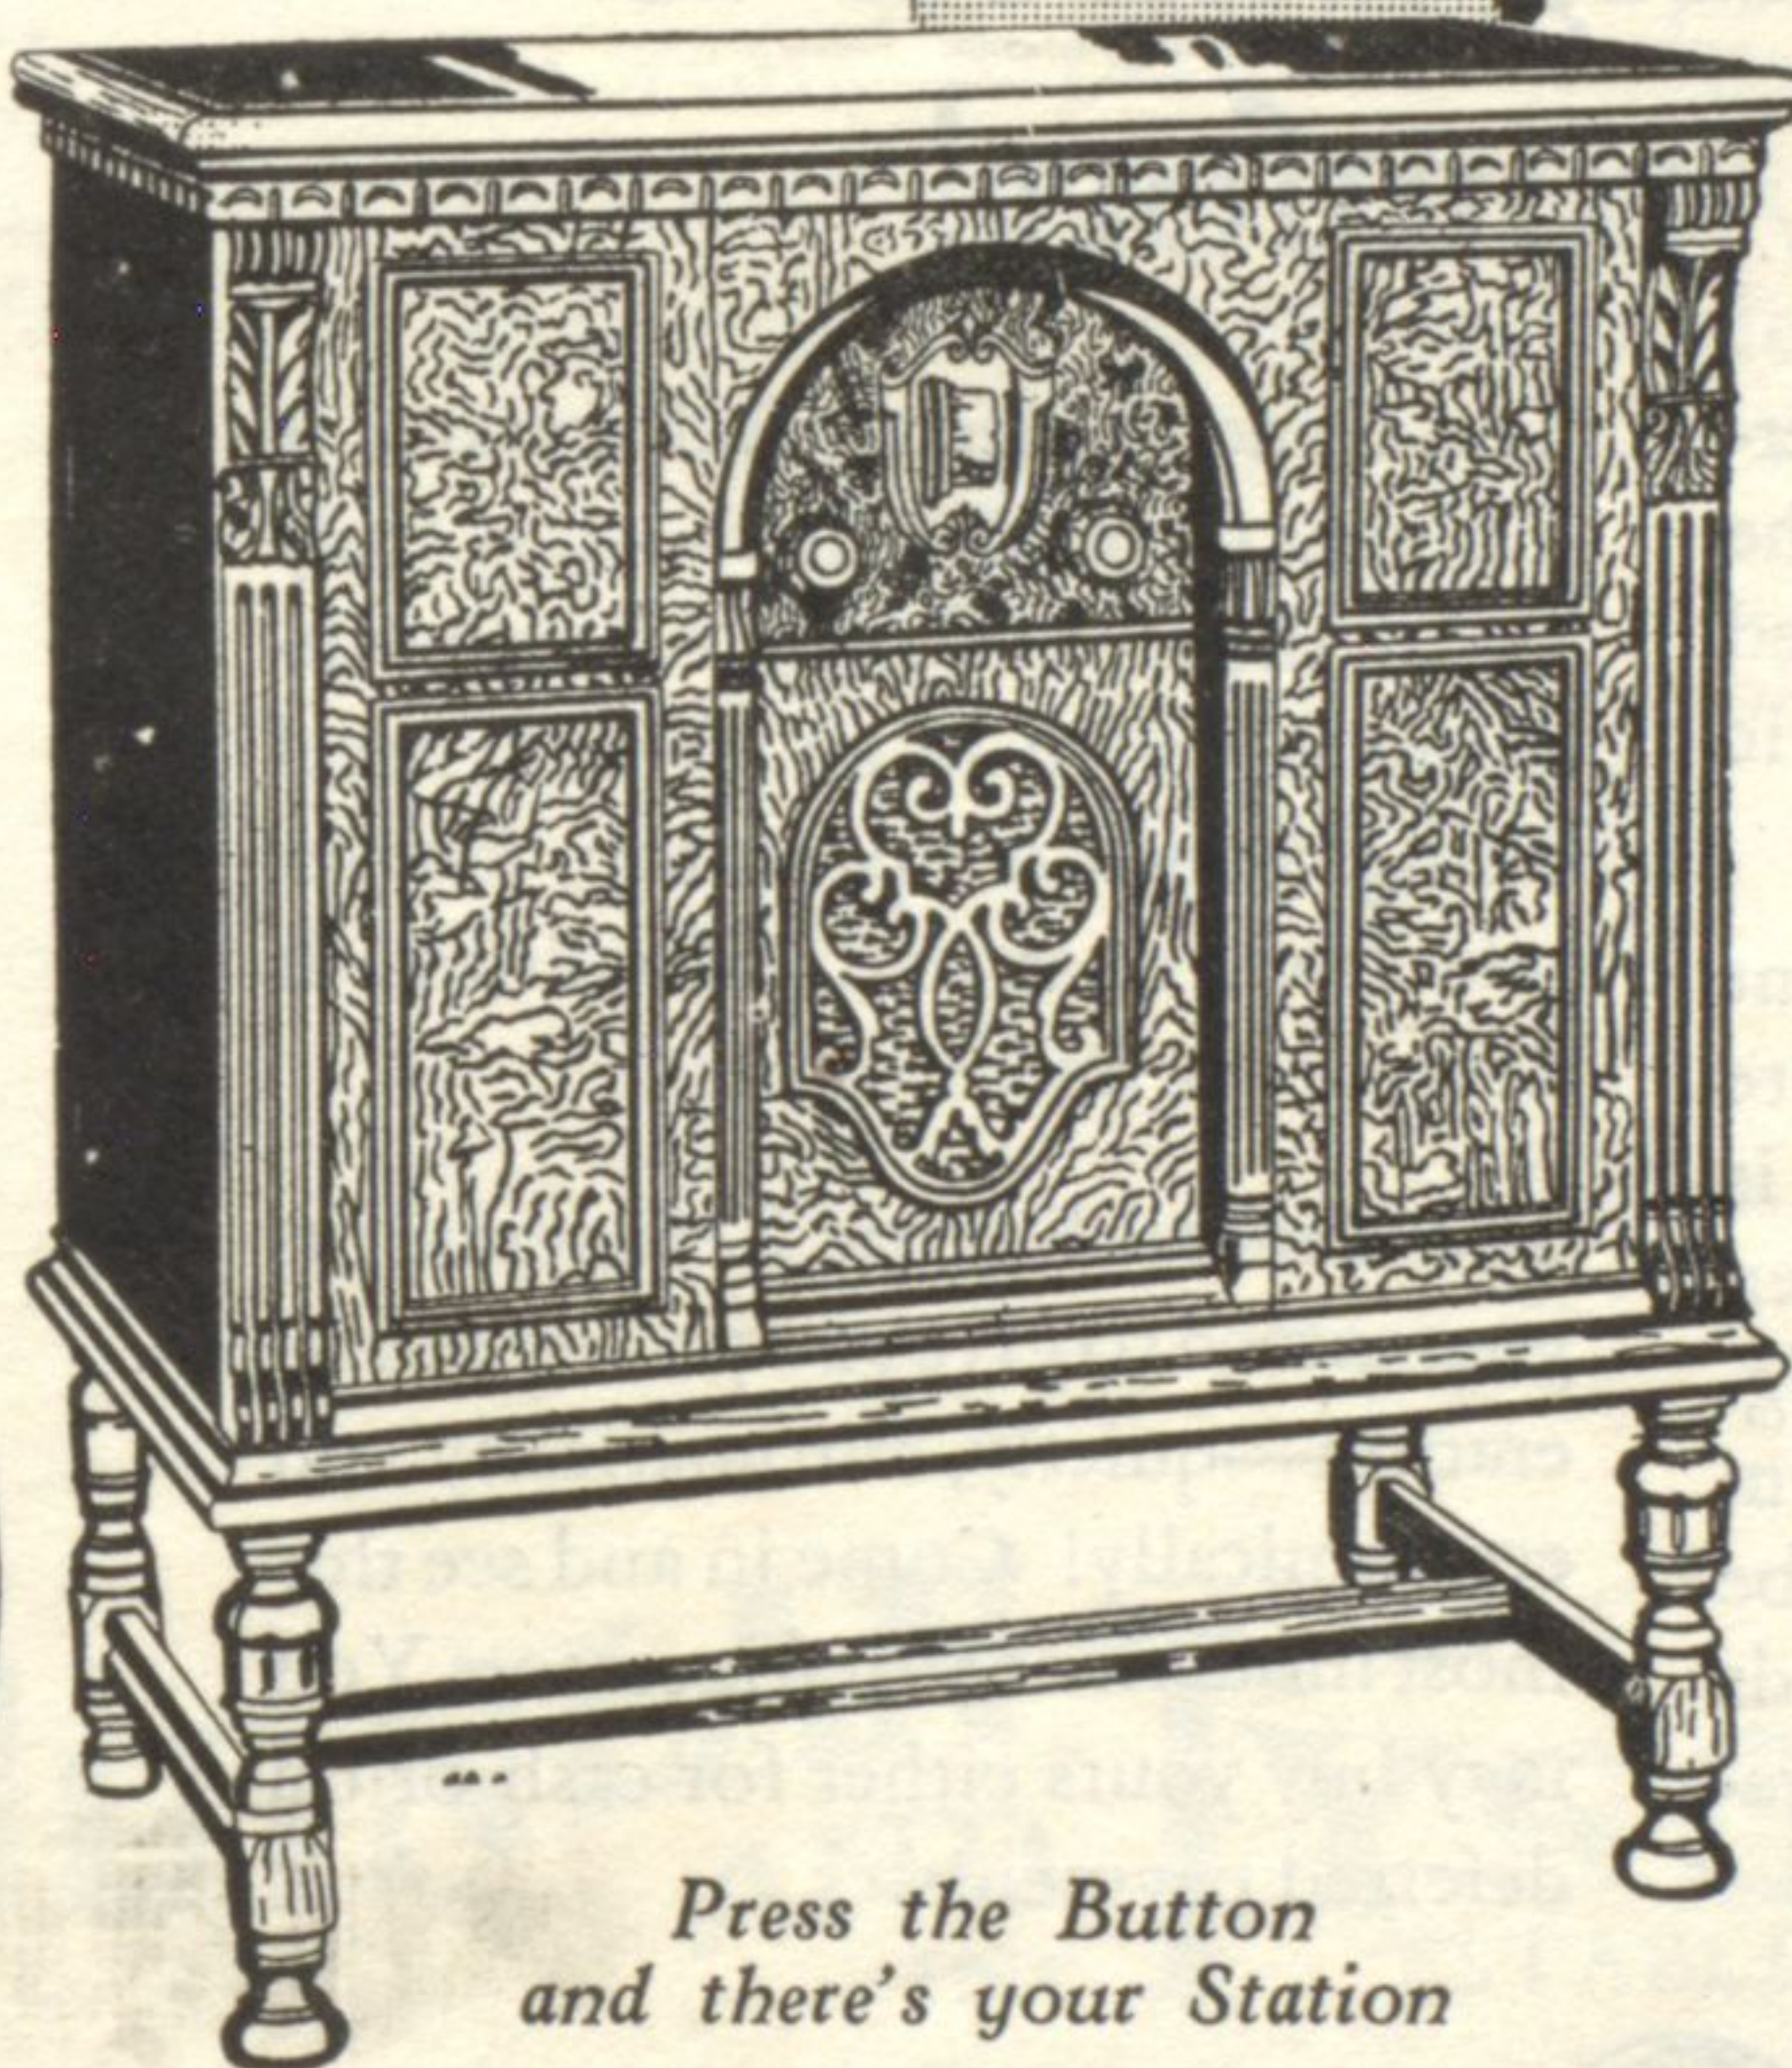

Model 39A—8 Tubes—Completely Electric
—Dynamic Speaker—years ahead in design but ready for delivery today.
Equipped with Zenith Automatic Tuning.

Press the Button
and there's your Station

YOUR favorite station INSTANTLY—just by pressing a button!
You can forget your log book, forget the drudgery of tuning-in, forget the noise that plagues your ears while hunting for another station.
You yourself set the Zenith Automatic, in your own home, for your favorite stations—after that they come in clearly and exactly—ten,