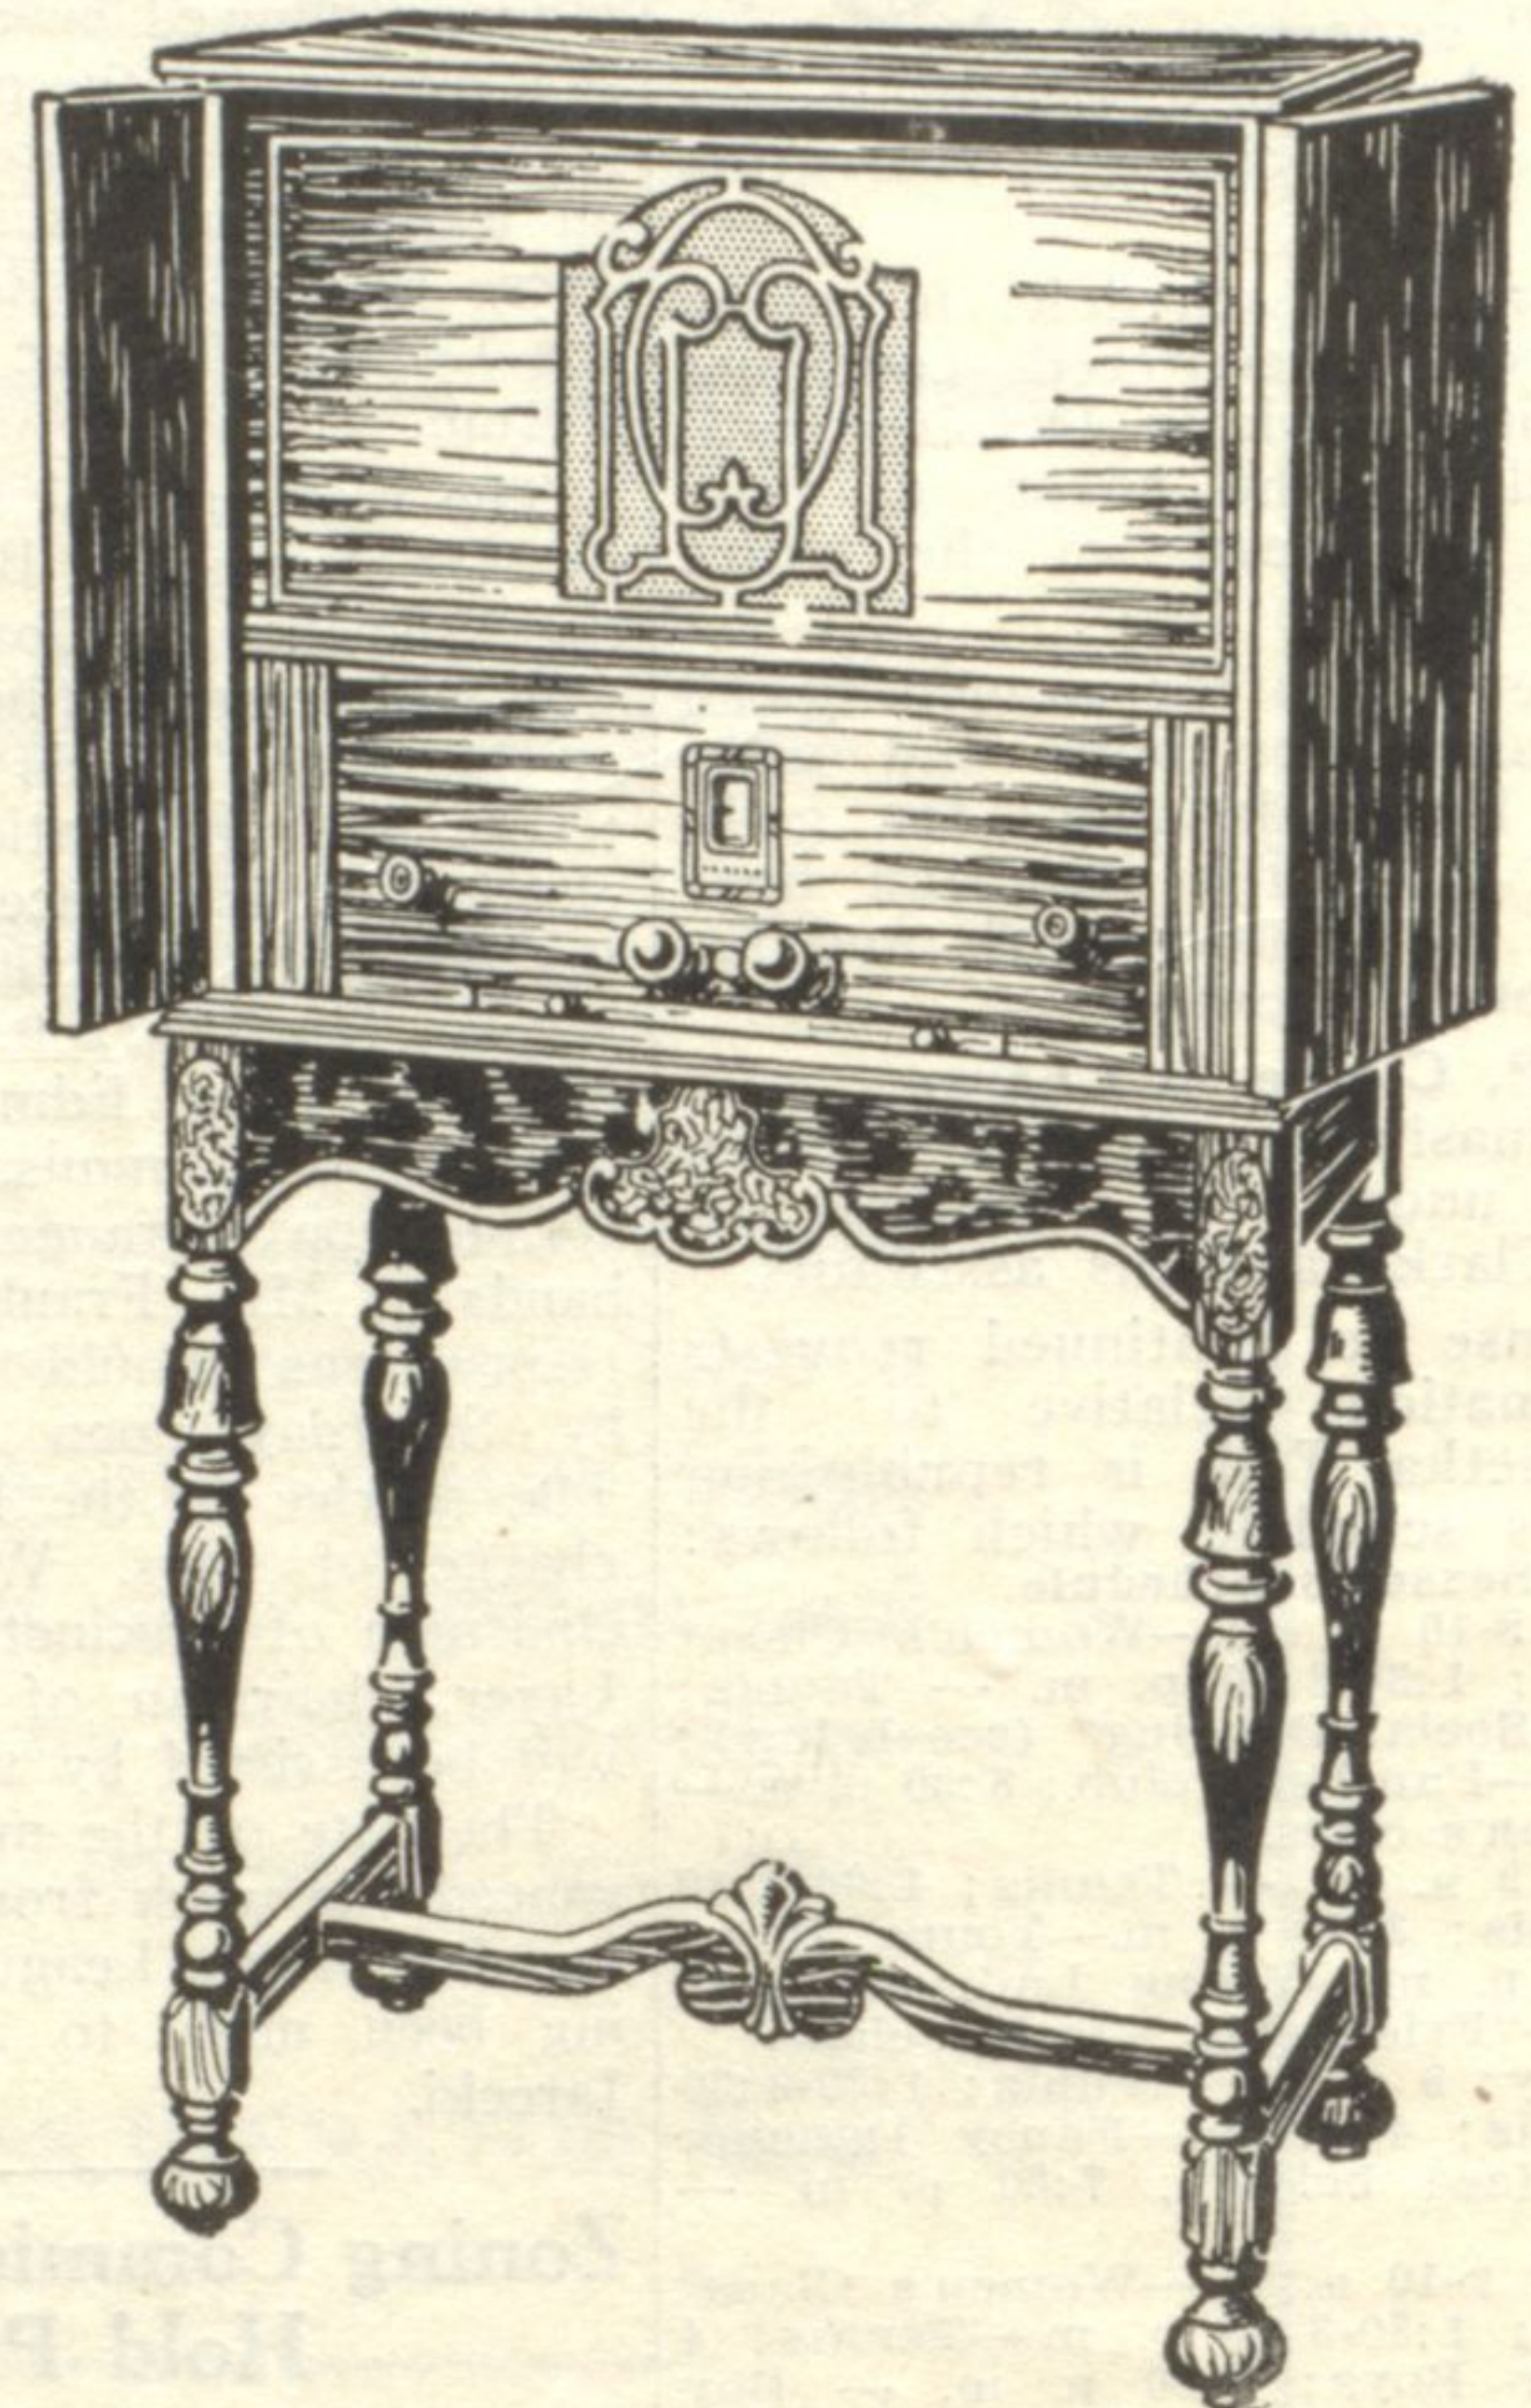

All-American Mohawk Corporation

LYRIC RADIO

These New 1929 Model Radios and phonograph combinations represent the latest refinement in musical reproduction. Ingeniously designed chasses assure the ultimate in recreation of music and the human voice. Powerful circuits employing seven and nine tubes, including power rectifier, provide abundant volume and great distance power. Wide selection of richly finished walnut cabinets. These late models are awaiting your inspection at our store. Come and see and hear them today—or phone Winnetka 2129 for a home demonstration.

Model 85 (9 tubes)

This powerful 9 tube set is unequalled for tone, selectivity and distance. Employs 2 power tubes. Cabinet is of select 5-ply burl walnut with hand-rubbed piano finish. Turned legs and maple inlays add further to its beauty. May be had with dynamic power speaker at \$35.00 additional. See this new 1929 model today.

\$195.00 less tubes

Model 66 (7 tubes)

Here is a radio-phonograph combination with electric motor and electric pick-up. Records reproduced with wonderful tone. Two artistic record albums included. Both radio and phonograph are exceptional on music and voice. Burl walnut cabinet of fine quality.

\$280.00 less tubes

Model 65 (7 tubes)

Without doubt the best value of the day. Rich walnut cabinet with contrasting maple panels. Hand rubbed piano finish. A luxurious radio at a surprisingly low price.