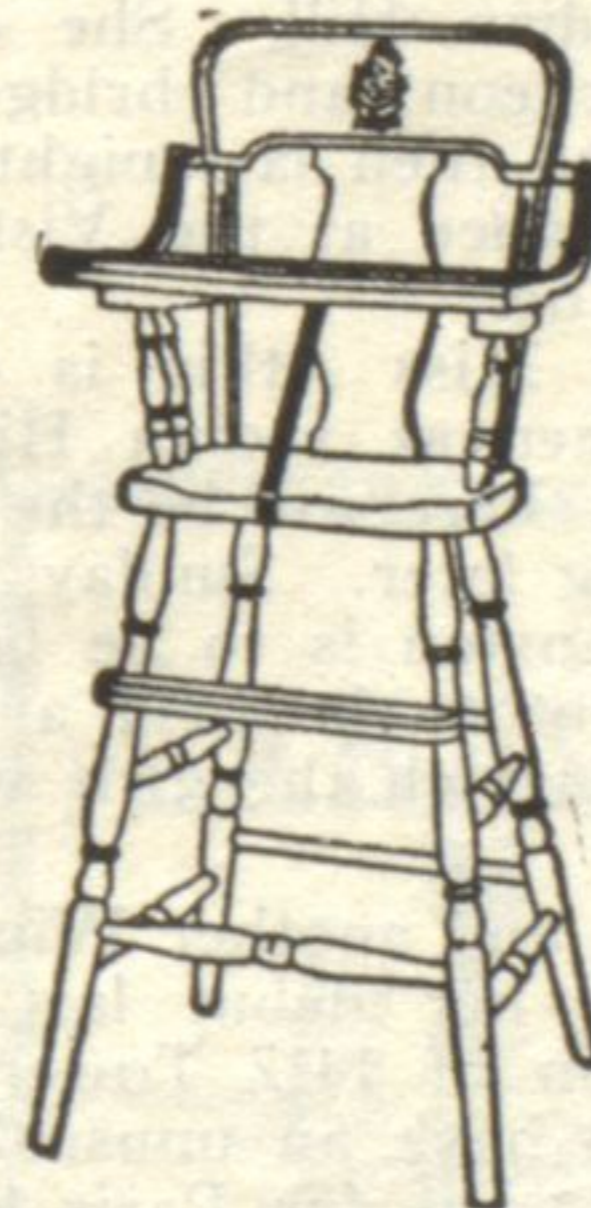

-- An August Value

\$3.95

Ivory or green enamel finish chairs are complete with tray, colored beads, commode, and shaped seat with cover. A very special value.

Dressing Tables - at \$4.95

Very rigid, with extra rail brace at bottom and heavy grade canvas top; ivory finished.

Bow-End Cribs

-- in Ivory or Green

\$13.50

With tudor legs, decorated steel cane panel ends, drop sides, and steel link springs. 27x54 inches by 24 inches high. Another outstanding value.

High Chairs Aluminum Tray