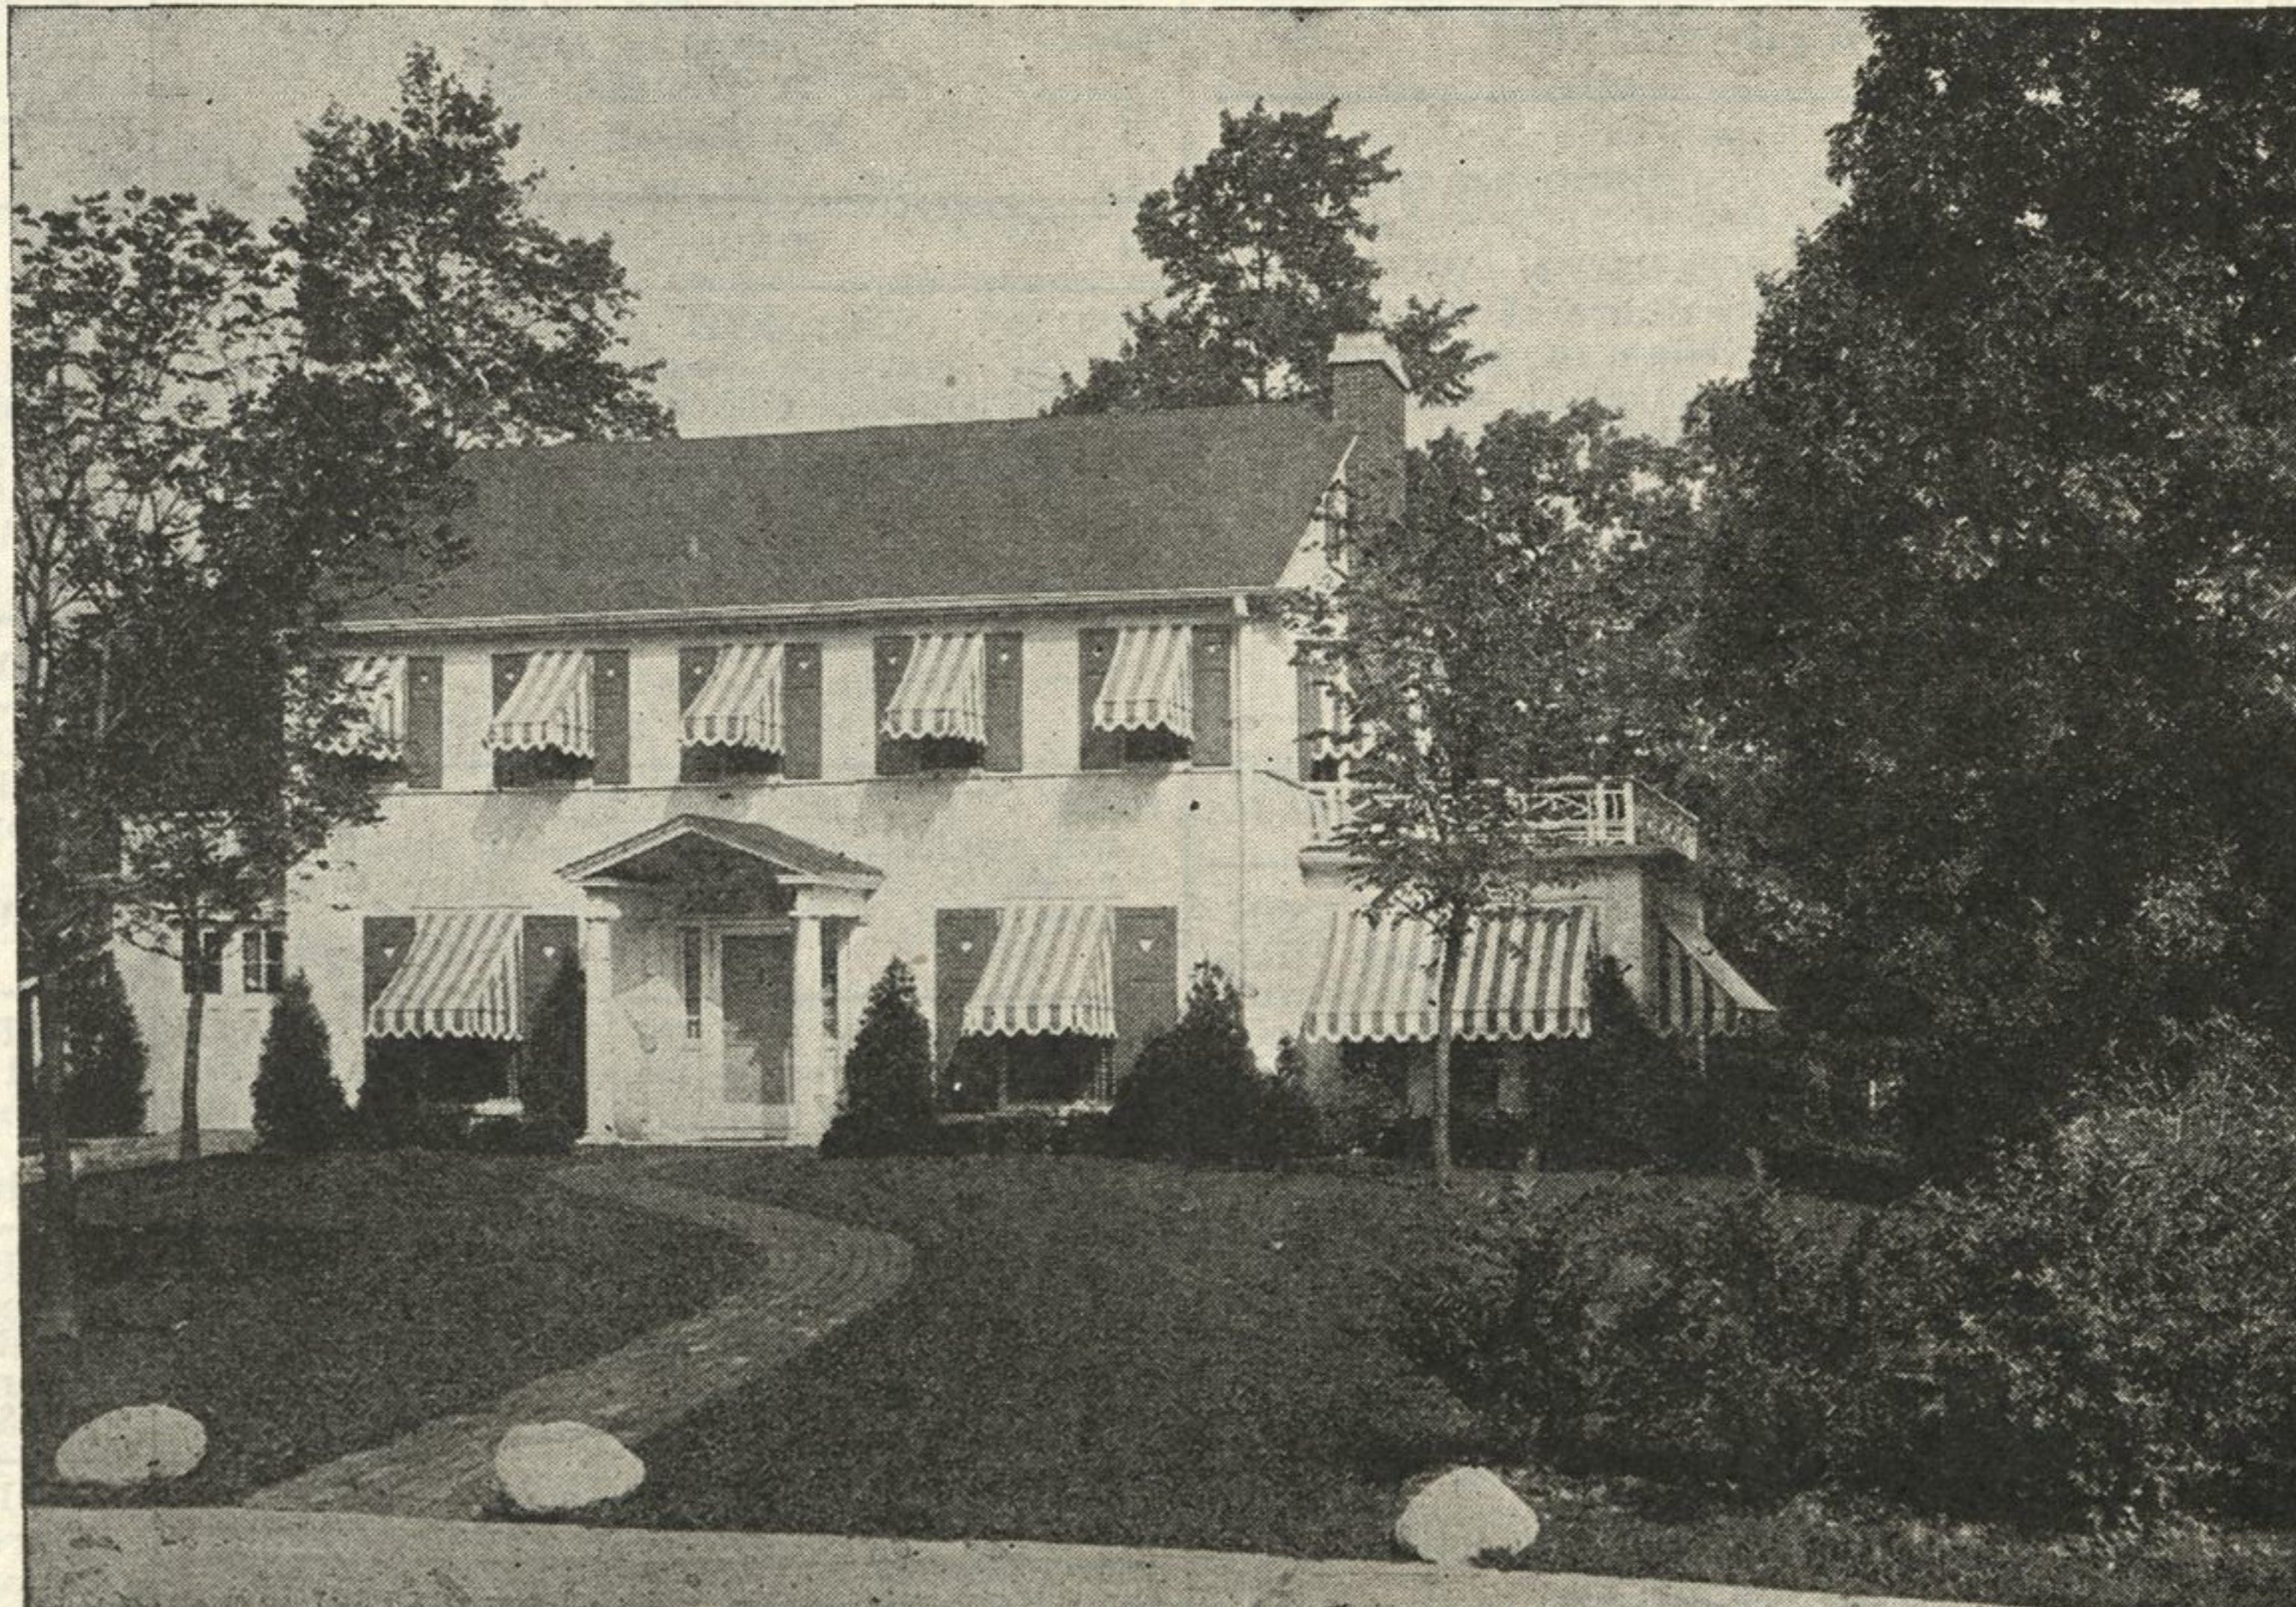

Photograph Taken 1925

*Interior
Woodwork
and Walls Are
all Antiqued
and
Decorated in
Best Taste*

HEATING:

Vapor Heat.

DECORATING:

Walls canvased—Interior Splendidly Antiqued Throughout.

SIZE HOUSE:

Six Rooms—Two Baths—Large Sunporch.

large, spacious backyard which has formal garden. Seventy-six Peony plants of all varieties.

TRANSPORTATION—Three blocks from C. N. W. R. R. station. Half block from electric railway station.

THE ABOVE HOUSE has had splendid attention. Each and every year for the past five years it has been painted both inside and out. It is an ideal home for a young married couple. The only way this house can be appreciated is to be seen.

CALL GLENCOE 626 FOR APPOINTMENT TO SEE THIS RESIDENCE

J. E. MAGNUS, 261 Walden Drive GLENCOE, ILLINOIS

Telephone Glencoe 626