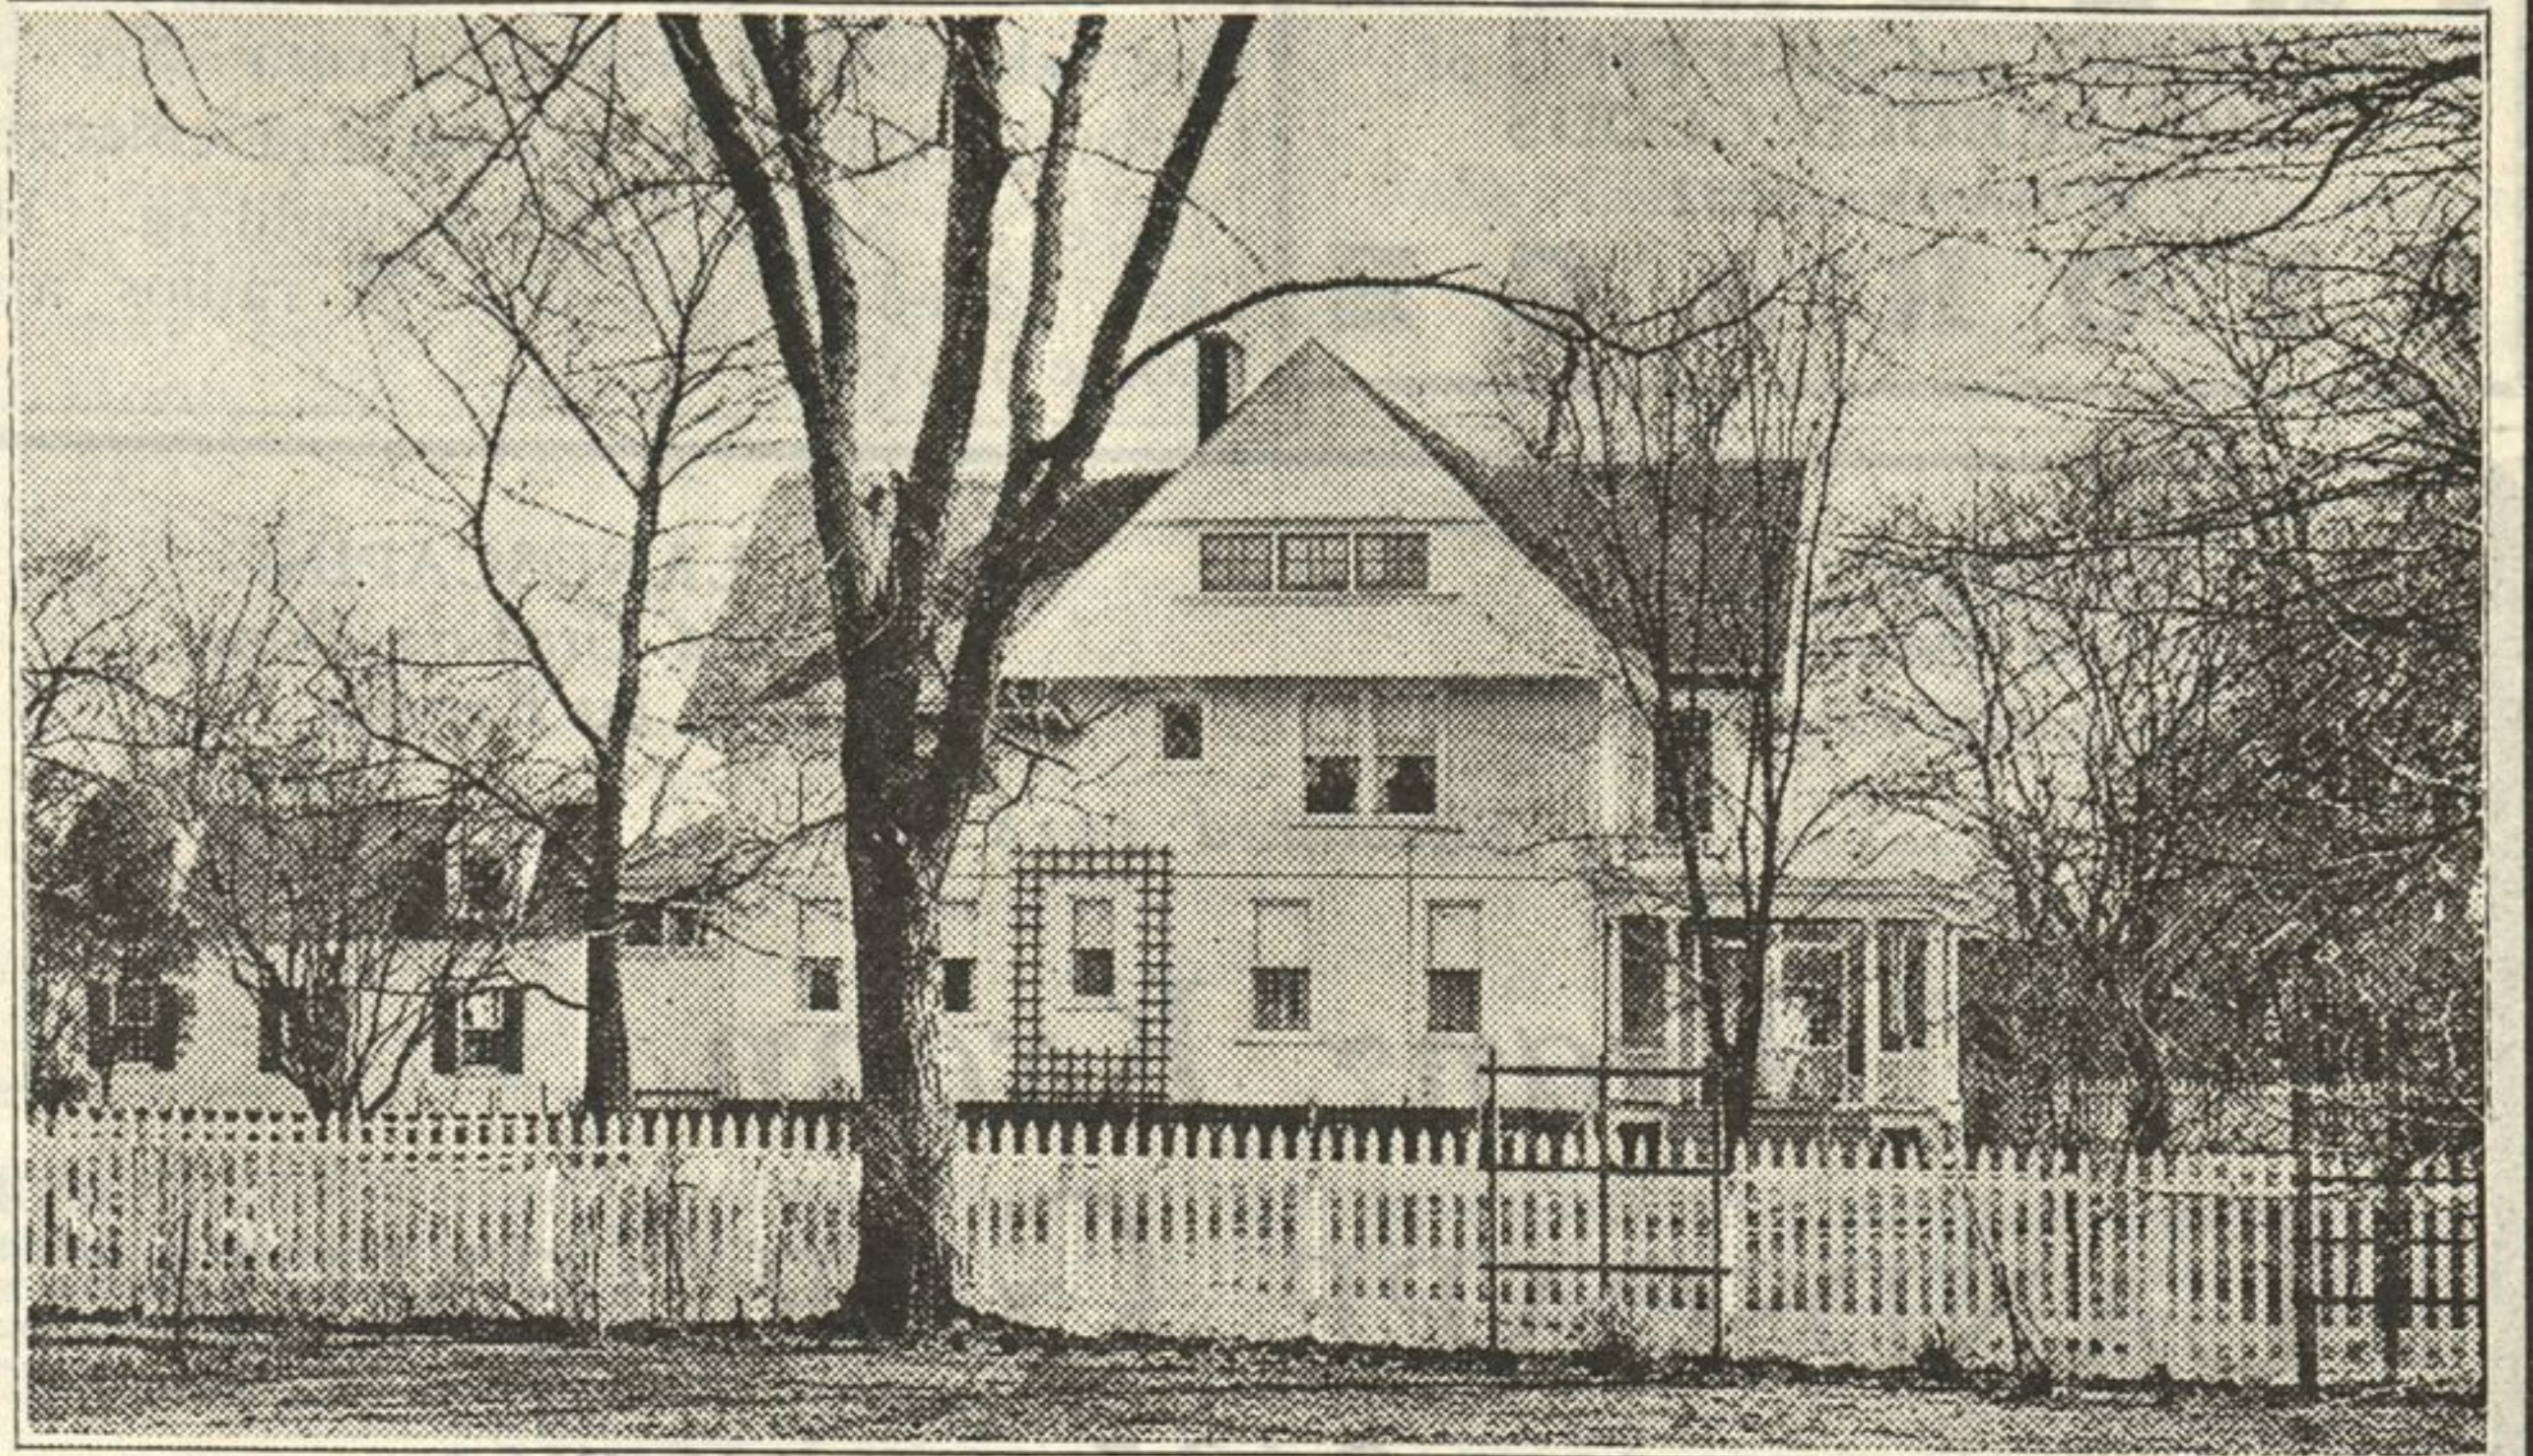

Lovely House in Geneva, Illinois,

Chicago's Most Attractive Suburb

Beautiful grounds, 126x150 with fruit and shade trees, garden, many perennials. Eleven pleasant, spacious rooms, modern throughout; 3 baths, 5 extra lavatories. Hot water heat; water softener. Every convenience. Billiard room with fireplace in basement; 3-car garage with living quarters. Near station, schools and stores. Fine residential section.

$30,000.00—terms to suit

Call Glencoe 1330