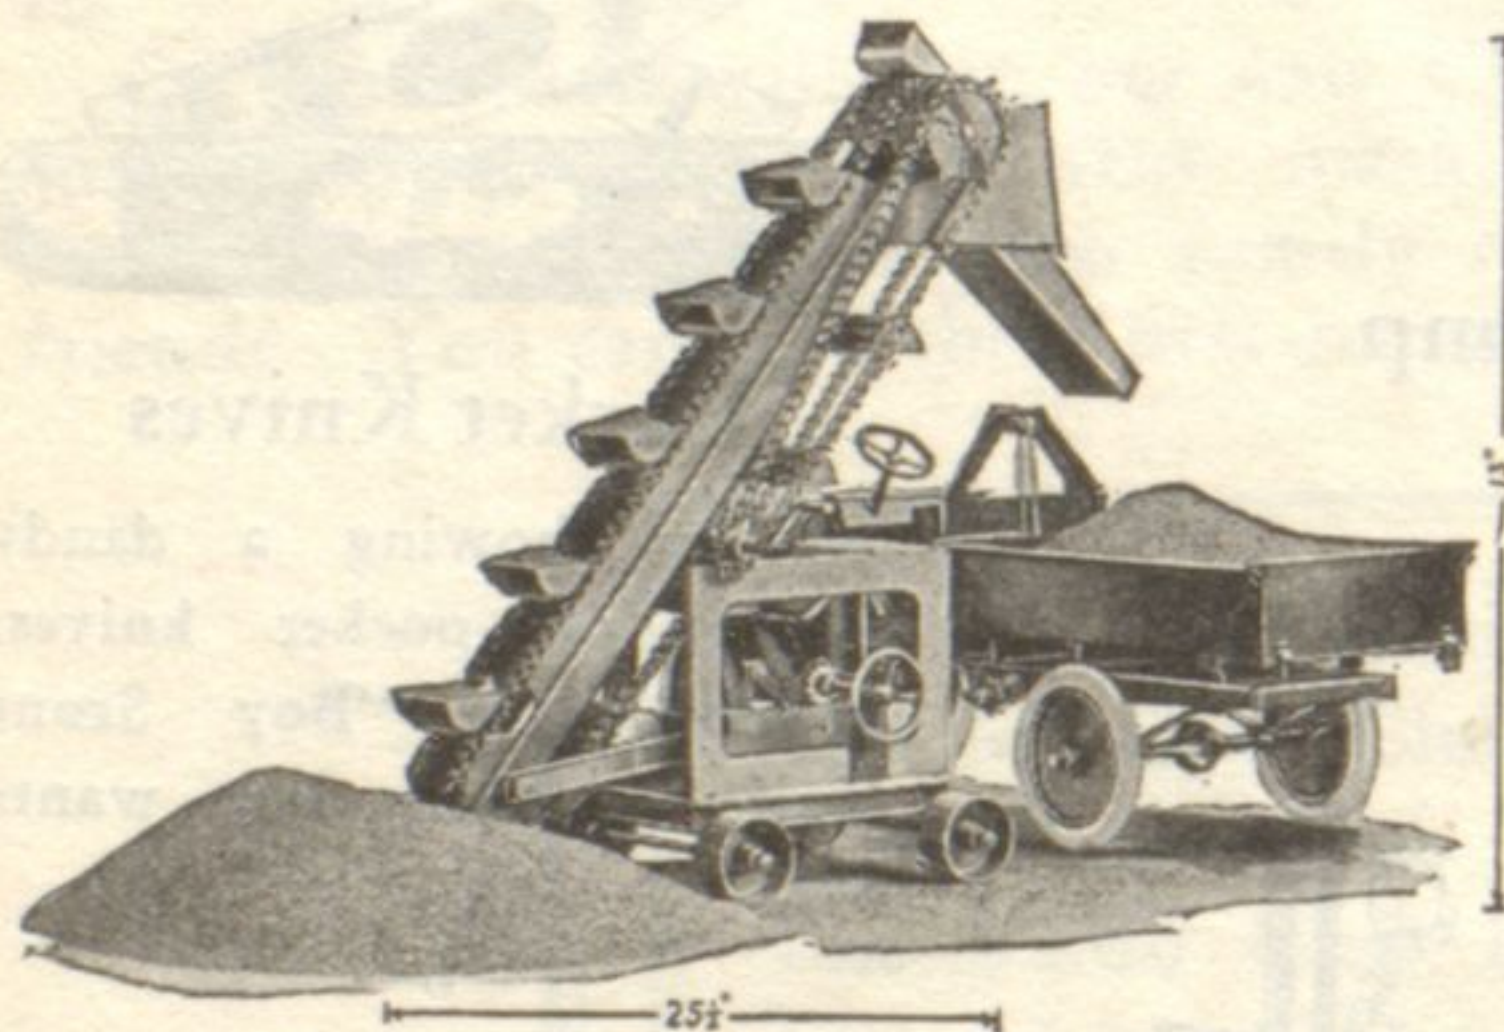

Buddy "L" Toys

Since the first Buddy "L" Toy was made, many new playthings have been created. Every Buddy "L" Toy is made of heavy steel, beautifully enameled. Every Buddy "L" Toy is guaranteed.

Nowhere in all the world can be found such toys as these. They'll outlast generations of husky youngsters.

THE BUDDY "L" OUTDOOR RAILROAD
THE MOST REMARKABLE PLAYTHING EVER BUILT
ASK FOR SPECIAL TRAIN FOLDER

- Locomotive and Tender with 20 feet of track \$25
- Box Car \$7.50 Stock Car ... \$7.50 Tank Car \$8.25 Flat Car \$5.35
- Coal Car \$7.50 Caboose \$8.25

Steam Shovel

The improved Steam Shovel is faithful replica of the big shovels of latest type. The boom is extended by a rack and gear operated by a miniature compound engine.

Was \$5.00—Now \$3.00

Sand Screener & Dump Truck

The Sand Screener is provided with a series of buckets on an endless chain which elevates sand and gravel onto a shaking screen, the vibration of which separates the sand from the gravel.

Screener \$8.25—Truck \$5.00