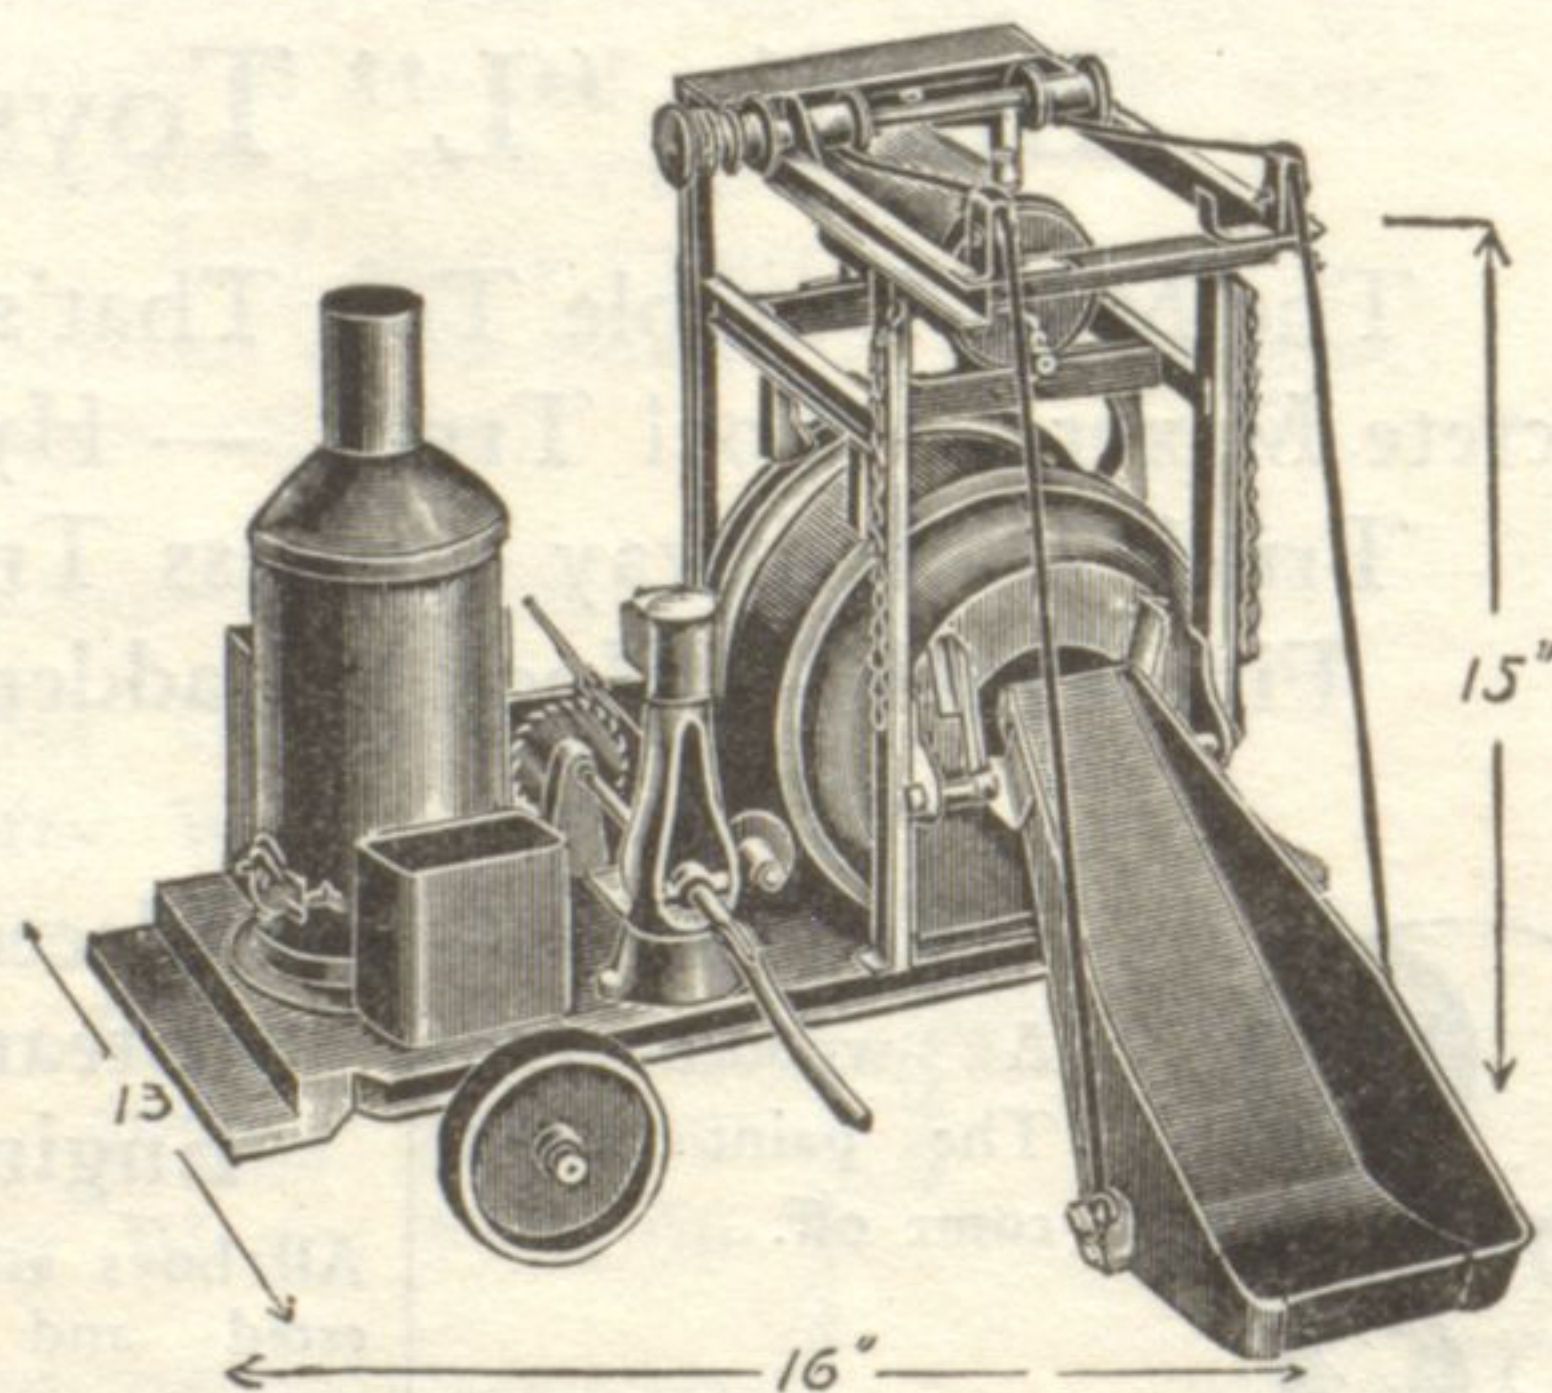

Concrete Mixer

The Concrete Mixer is another of the Buddy "L" toys that will give the boy many days, in fact years of pleasure.

$12.50

These Prices Are Standard and Have Been Agreed to by All DEALERS

E. B. Taylor Hardware Co.

546 Center St.

Phone Winn. 998-99

General Clinnin to Be Guest of Honor at K. of C. Session

Gen. John V. Clinnin, a leader in Holy Name society work, who saw plenty of action in the World war, will be the guest of honor at Tuesday's regular assembly of Ouilmette council, Knights of Columbus at Odd Fellow's hall, Wilmette.

Past Grand Knights' night was on the bill-of-fare for next week, but the absence from town of the chairman has necessitated a change in the plans of the lecturer.

Grand Knight Cunningham, in conjunction with Joe De Haye, the lecturer, has procured the pictures of the Dempsey-Tunney fight for showing after the business has been disposed. Following the film display the local knights will celebrate their first annual Christmas party.

The annual Christmas party for the children of the members will take place Tuesday evening, December 28, in the large I. O. O. F. hall. Plenty of gifts and entertainment will be given at that event.

Open Basketball Season for Girls at New Trier

Monday, December 5, was the day that girls' basketball started at New Trier High school. As a grand opening there were two faculty-student games. Those of the mighty faculty who played those poor midget members of the student body emerged victorious, but those who played the larger members of their pupils were sadly defeated. All those who desired to become members of the various basketball teams reported Monday and "signed up." Practices are being held, and sometime after the Christmas vacation teams will be chosen to represent the various classes, and competition between the teams for class championship will start.

Intoxicated Motorist Is Fined as Accident Result

Gus Anderson of Evanston was fined $50 and costs in Police Magistrate Daniel M. Mickey's court this week following his arrest by Wilmette police for driving a car while intoxicated and for having run down J. B. Ranz, also of Evanston, when the latter alighted from his car which had stalled at the intersection of Ridge road and Lake avenue, Thursday evening, December 1. Mr. Ranz was taken to the Evanston hospital where it was learned that he had sustained no serious injuries.

Miss Betty Parker, daughter of the George Stanley Parkers of 200 Linden avenue, is expected home from Smith on December 18, for the holidays.

Burglary Insurance

Winter brings burglaries and hold-ups. Be reimbursed for your valuables in the event of loss.

B. G. EBERLE

General Insurance
Room 9, Rapp Building
PHONE WINNETKA 858