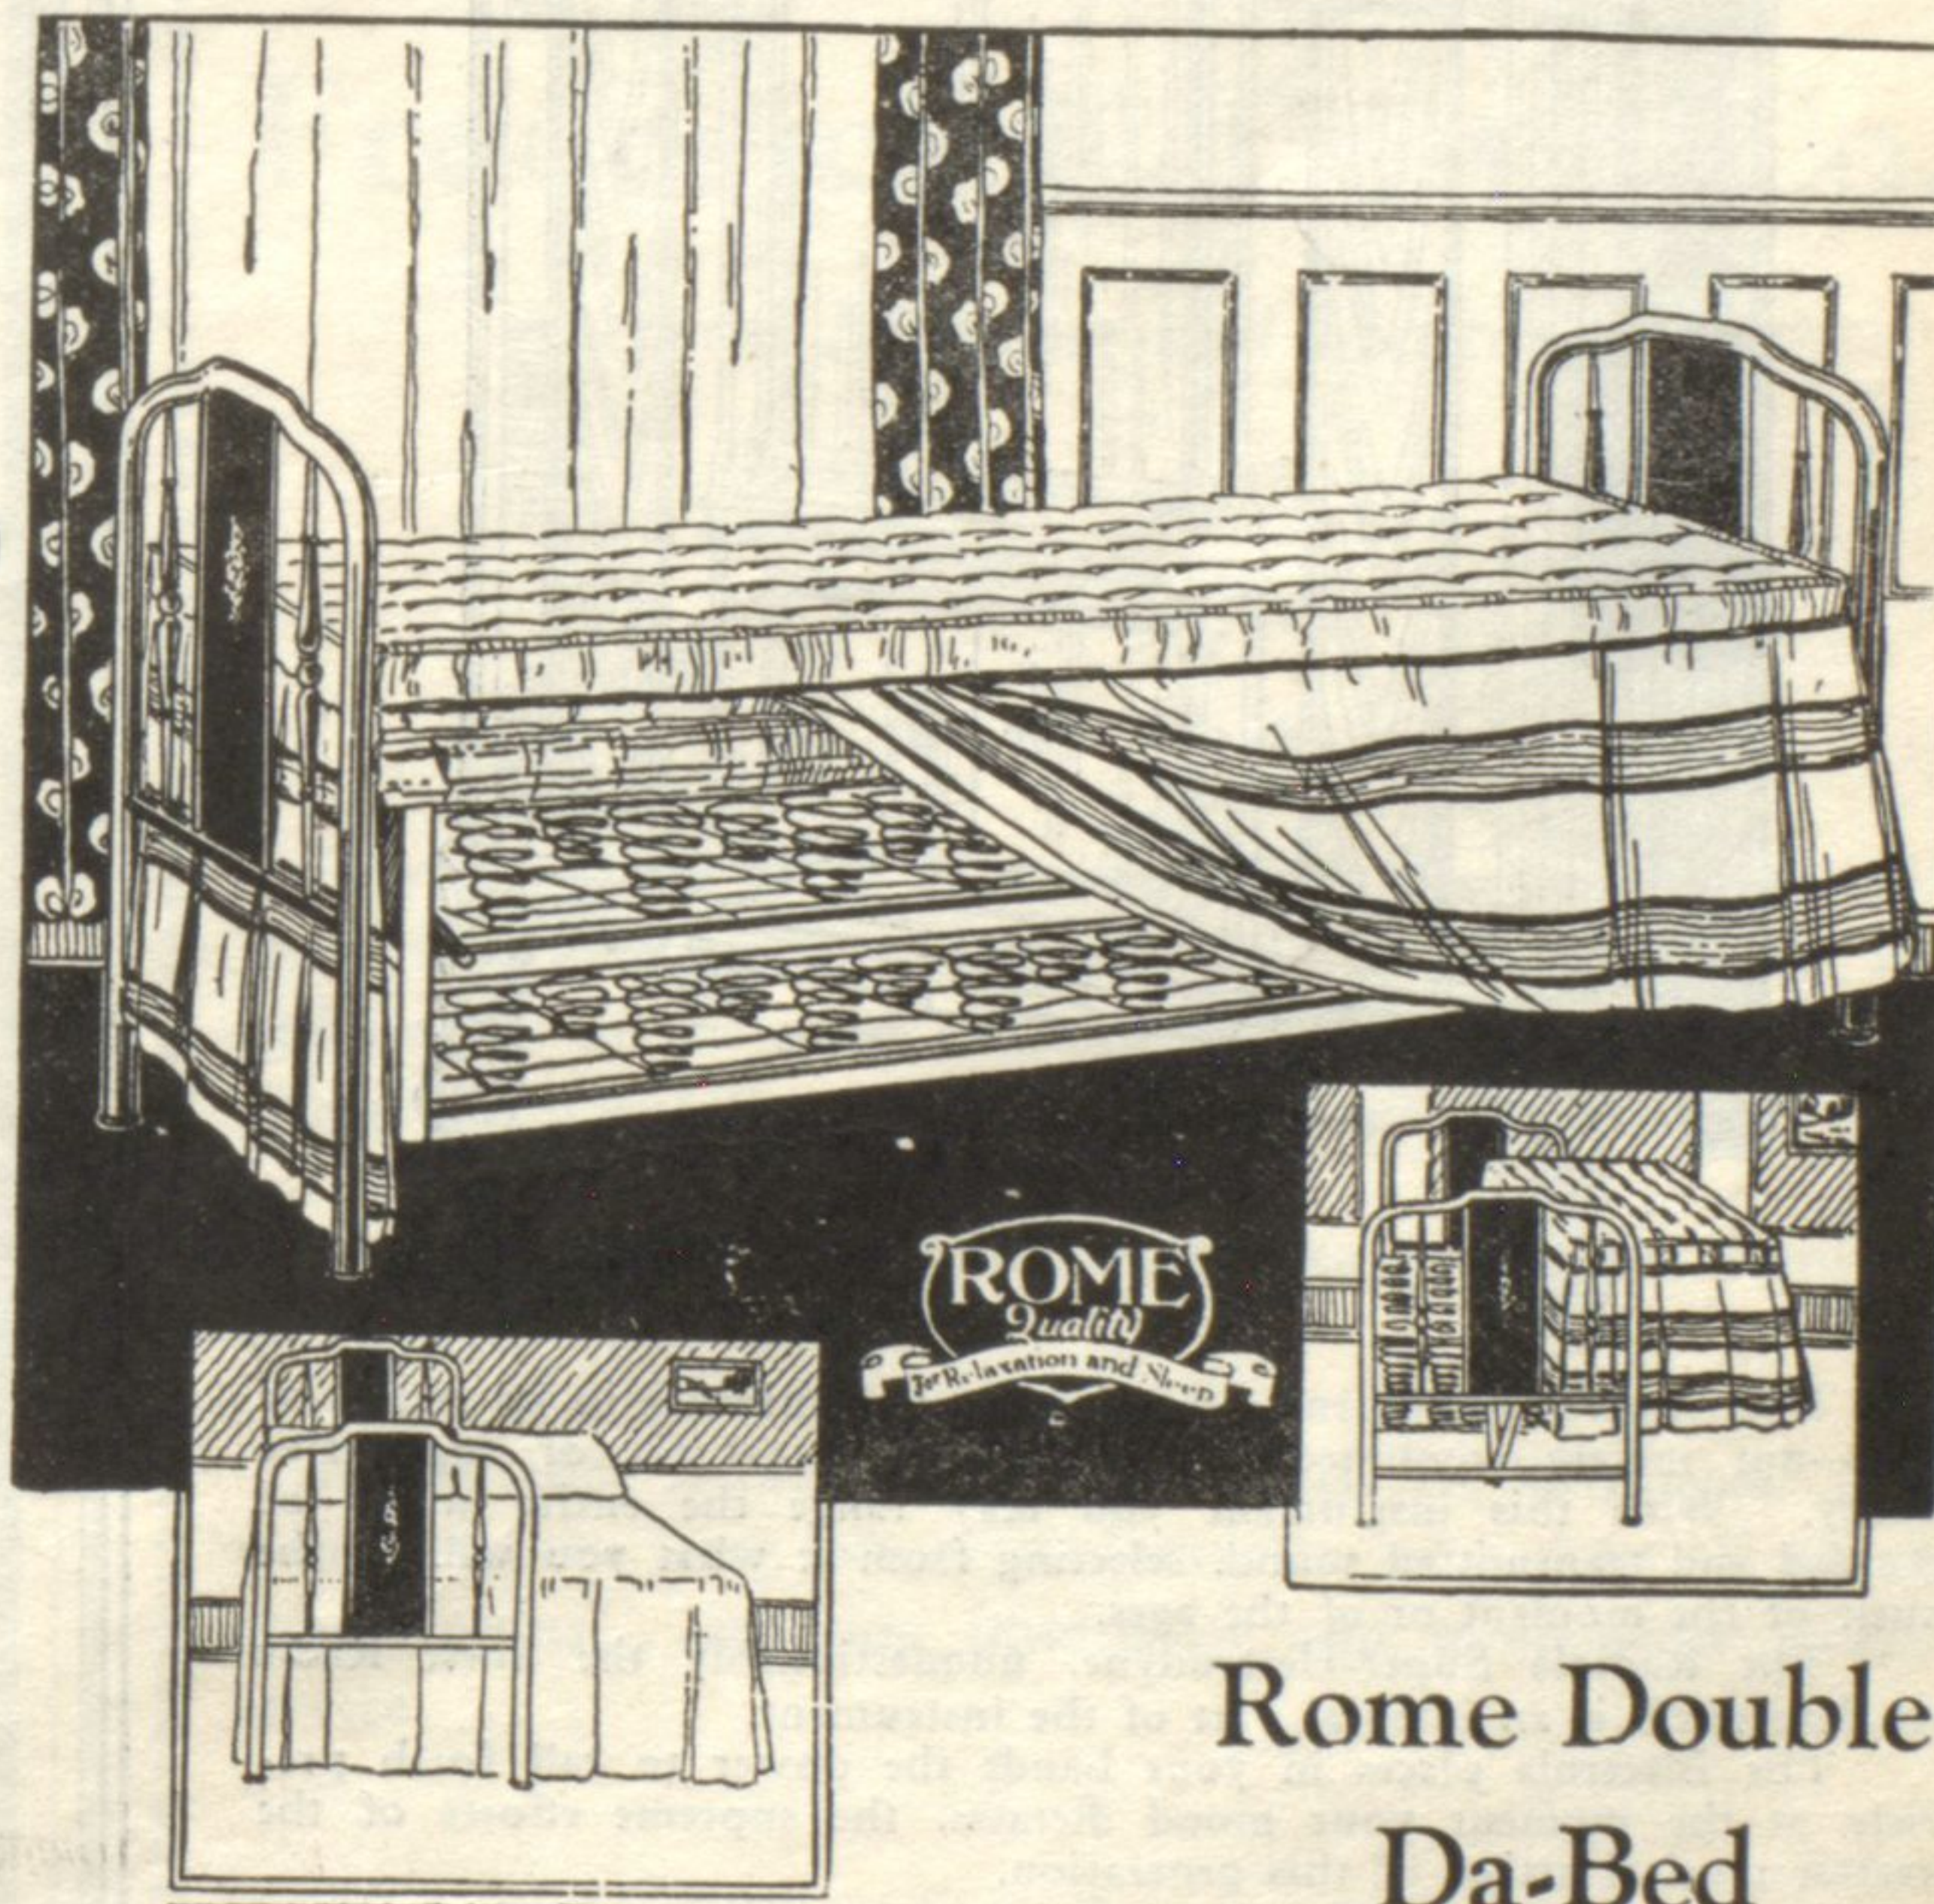

Coil Spring Double Day Bed

Mahogany Steel Ends, comfortable coil spring, improved single operation model. **\$23.50**
 Felt mattress, covered in good grade cretonne.

Spinet Desk \$46.50

A spinet desk of great delicacy of line. Ample drawer space. Hinged cover on both side compartments. Built of solid mahogany and finished in the beautiful new Rembrandt finish. Bench to match, \$16.50.

The De Luxe label stamped on the side rail is your guarantee of getting all the quality points that only the De Luxe spring look for it and be sure.

\$19.50

Brown's Special Mattress

Our special mattress—a fifty pound layer felt mattress with a covering of heavy linen striped ticking—four row side stitching and rolled edge—an exceptional value.

\$14.50

Rome Double Da-Bed

Rome Double Da-Bed with metal ends in walnut finish—Bedding space—Valanced Mattress in Cretonne. Complete— **\$27.50**