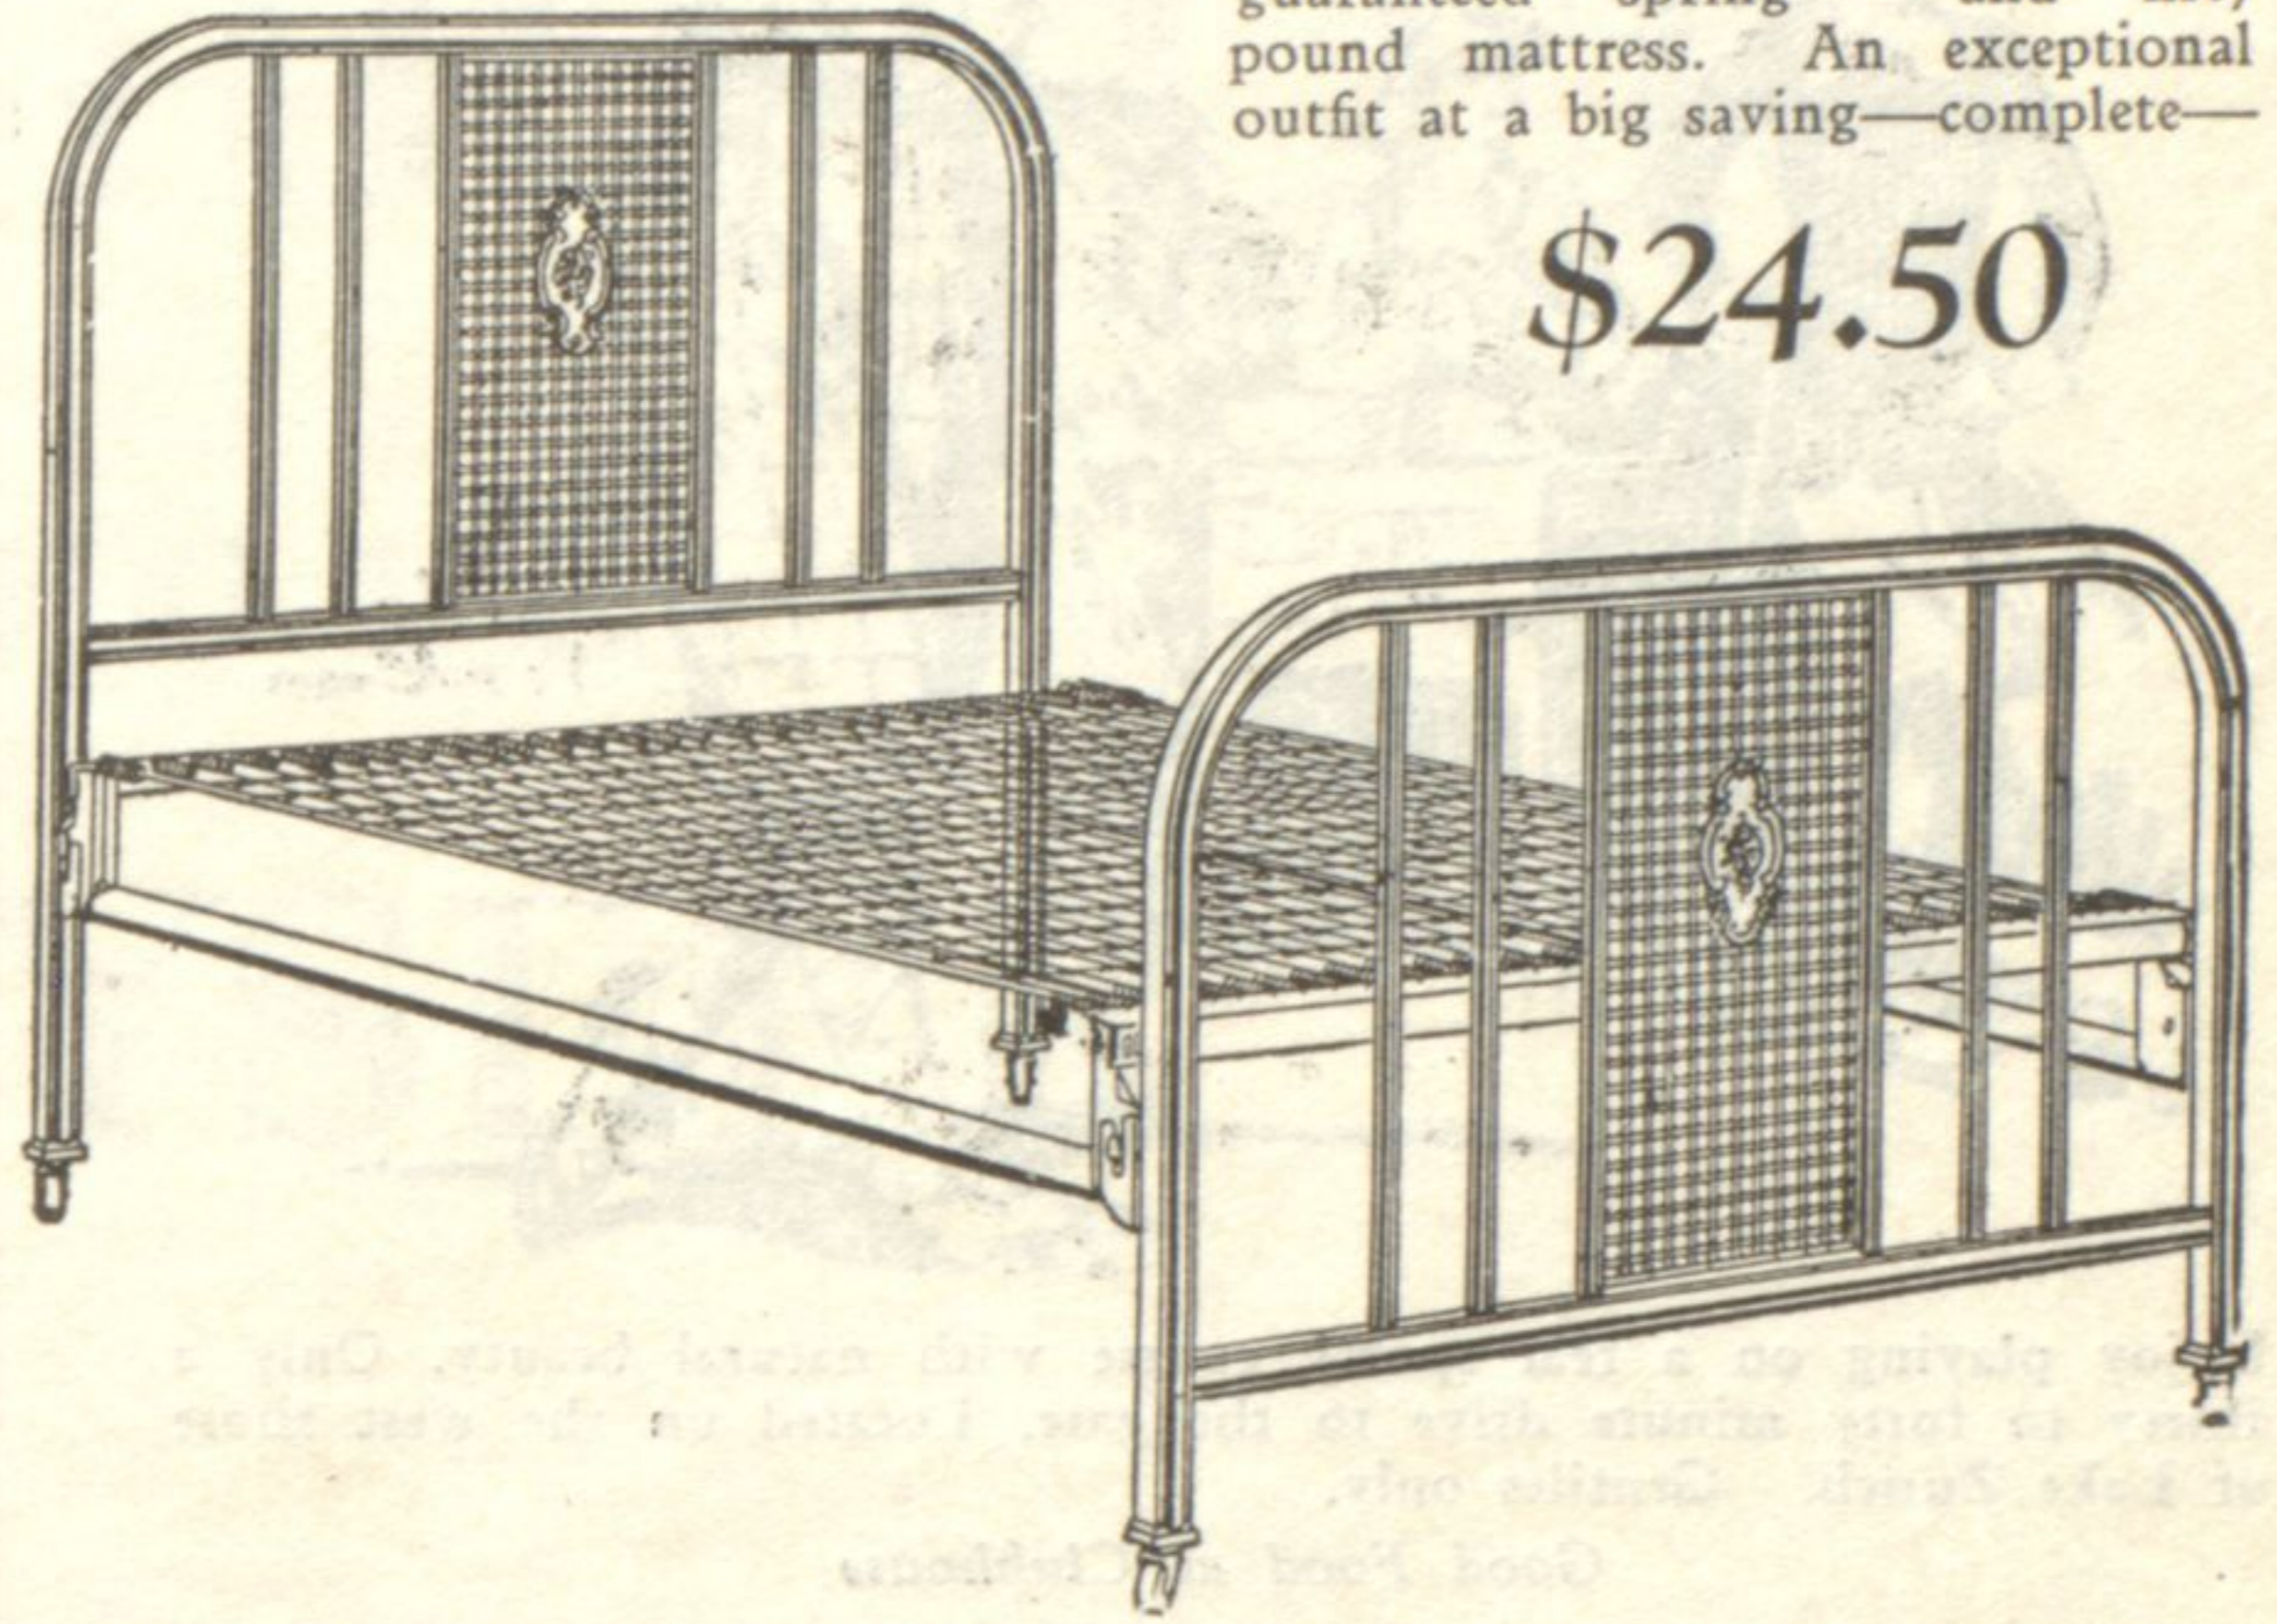

BROWN FURNITURE COMPANY

1567 Sherman Avenue

EVANSTON

Telephone: University 6300

ILLINOIS

FORMERLY BROWN--UMLANDT COMPANY

A miracle of comfort and value

The SIMMONS Beautyrest Mattress

Lasts longer, costs less in the end than any other **\$39.50**

Simmons Walnut Bed—any size—guaranteed spring — and fifty pound mattress. An exceptional outfit at a big saving—complete—

\$24.50

Double Deck Coil Spring

\$15.00

Our Special Mattress

Our special mattress—a fifty pound layer felt mattress with a covering of heavy linen striped ticking—four row side stitching and rolled edge.

\$14.50

Double Day Bed, \$23.50

Mahogany Steel Ends, comfortable coil spring, improved single operation model. Felt mattress, covered in good grade cretonne.