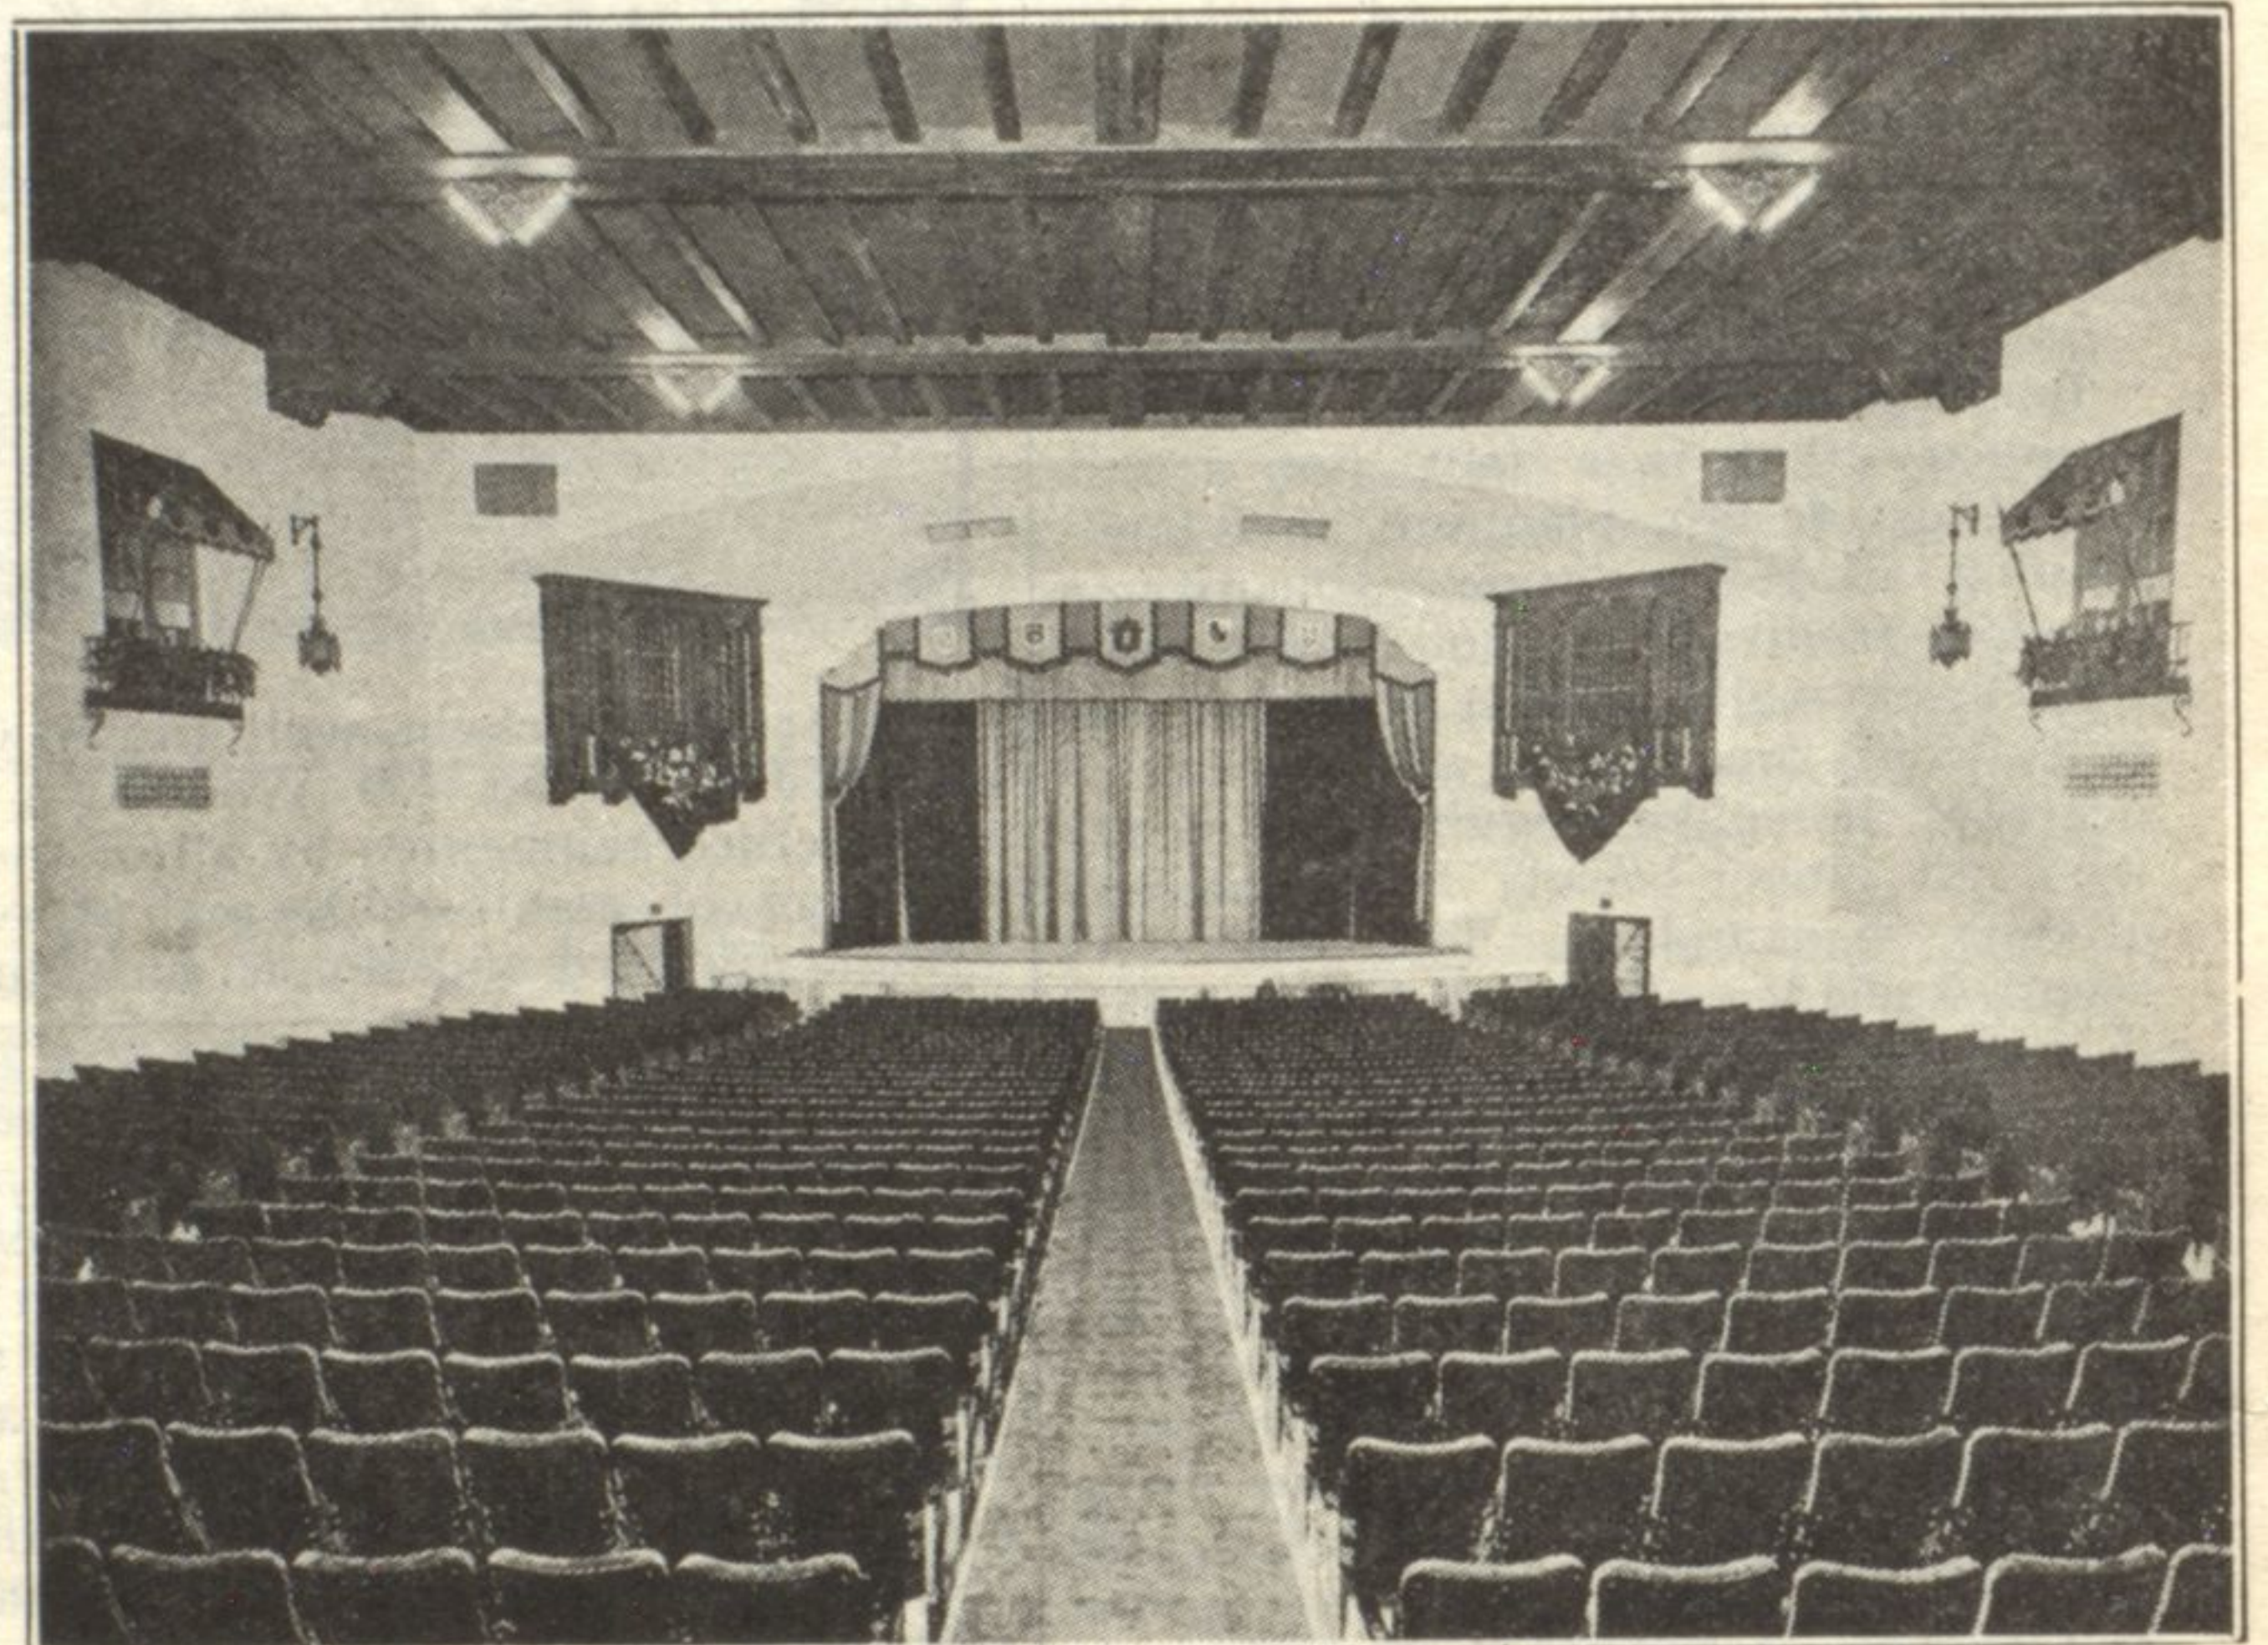

## Visitors Find Teatro del Lago Structure of Rare Beauty

Adhering in minutest detail to the Early Mission style of architecture, Teatro del Lago, the north shore's newest motion picture palace, has proved a genuine revelation. These illustrations by Lehle taken exclusively for WINNETKA TALK afford an excellent impression of the simple beauty of the interior.

Here we have a splendid view of the spacious auditorium with its genuine atmosphere of the Early Mission period. Also one surveys with amazement and a peculiar satisfaction the appointment of the foyer, with that staircase arrangement, unique and yet not bizarre. All has been done in such exquisite taste.