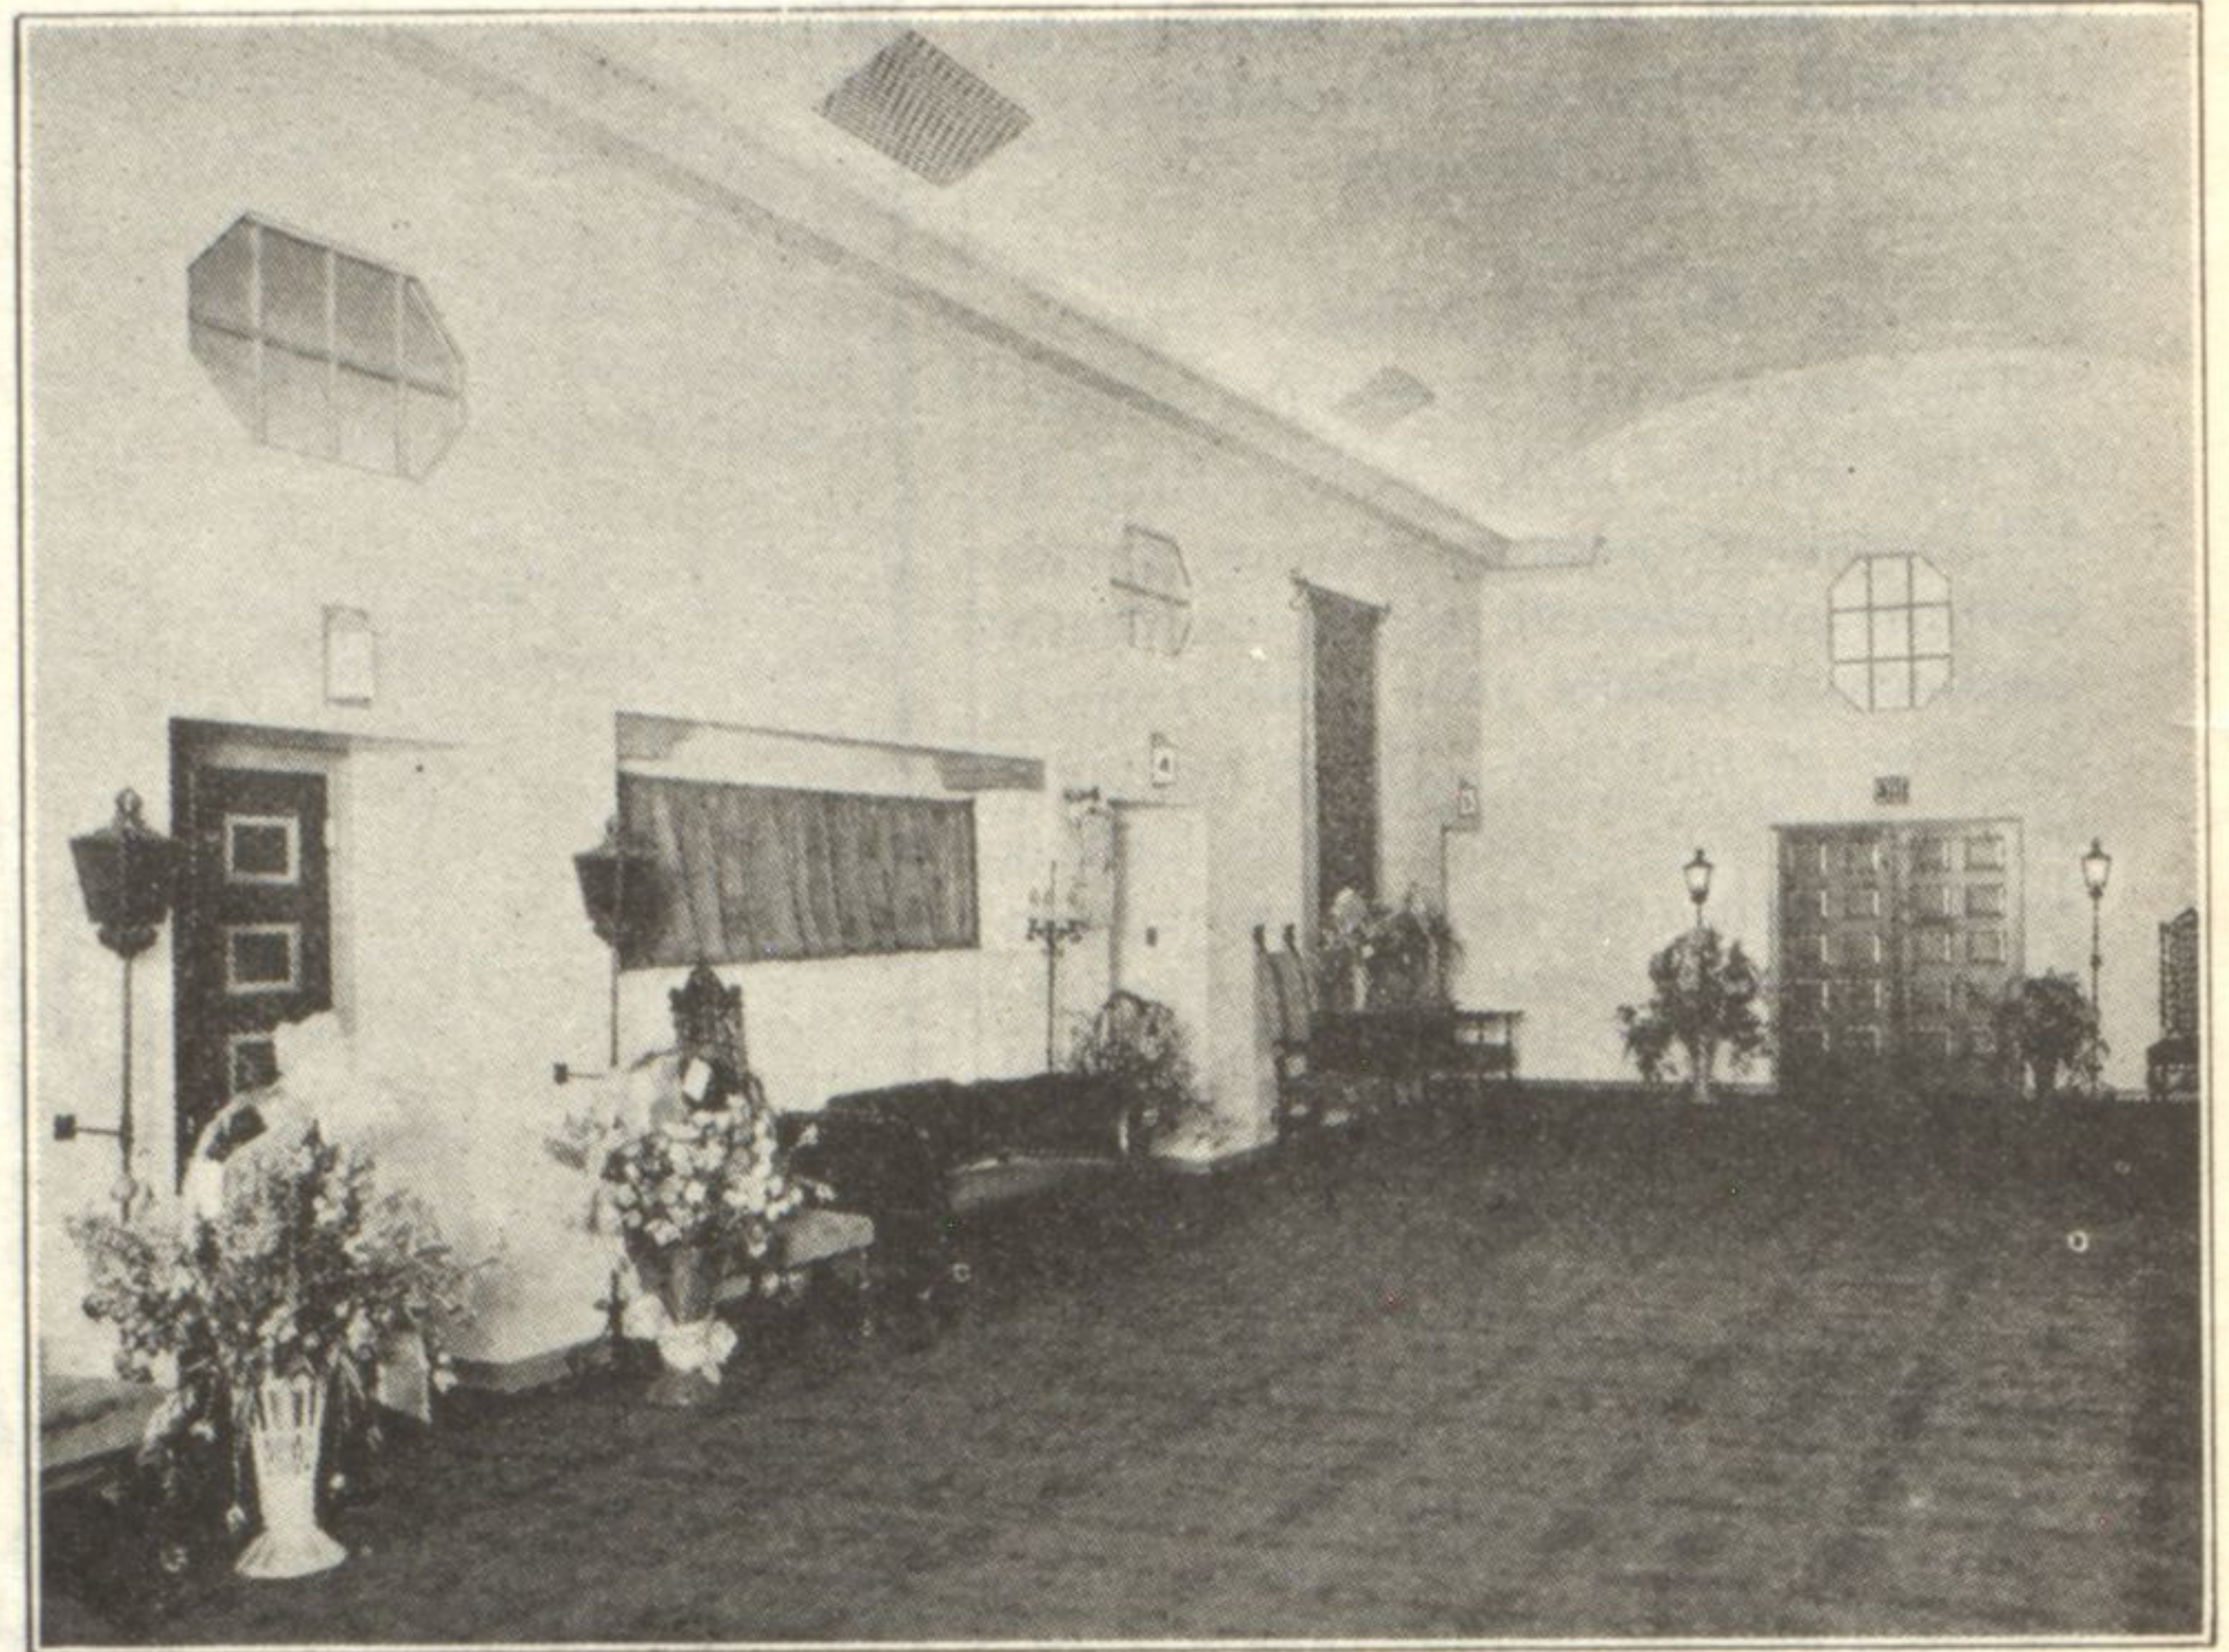

## Visitors Find Teatro del Lago Structure of Rare Beauty

Adhering in minutest detail to the Early Mission style of architecture, Teatro del Lago, the north shore's newest motion picture palace, has proved a genuine revelation. These illustrations by Lehle taken exclusively for WINNETKA TALK afford an excellent impression of the simple beauty of the interior.

Here we have a splendid view of the spacious auditorium with its genuine atmosphere of the Early Mission period. Also one surveys with amazement and a peculiar satisfaction the appointment of the foyer, with that staircase arrangement, unique and yet not bizarre. All has been done in such exquisite taste.