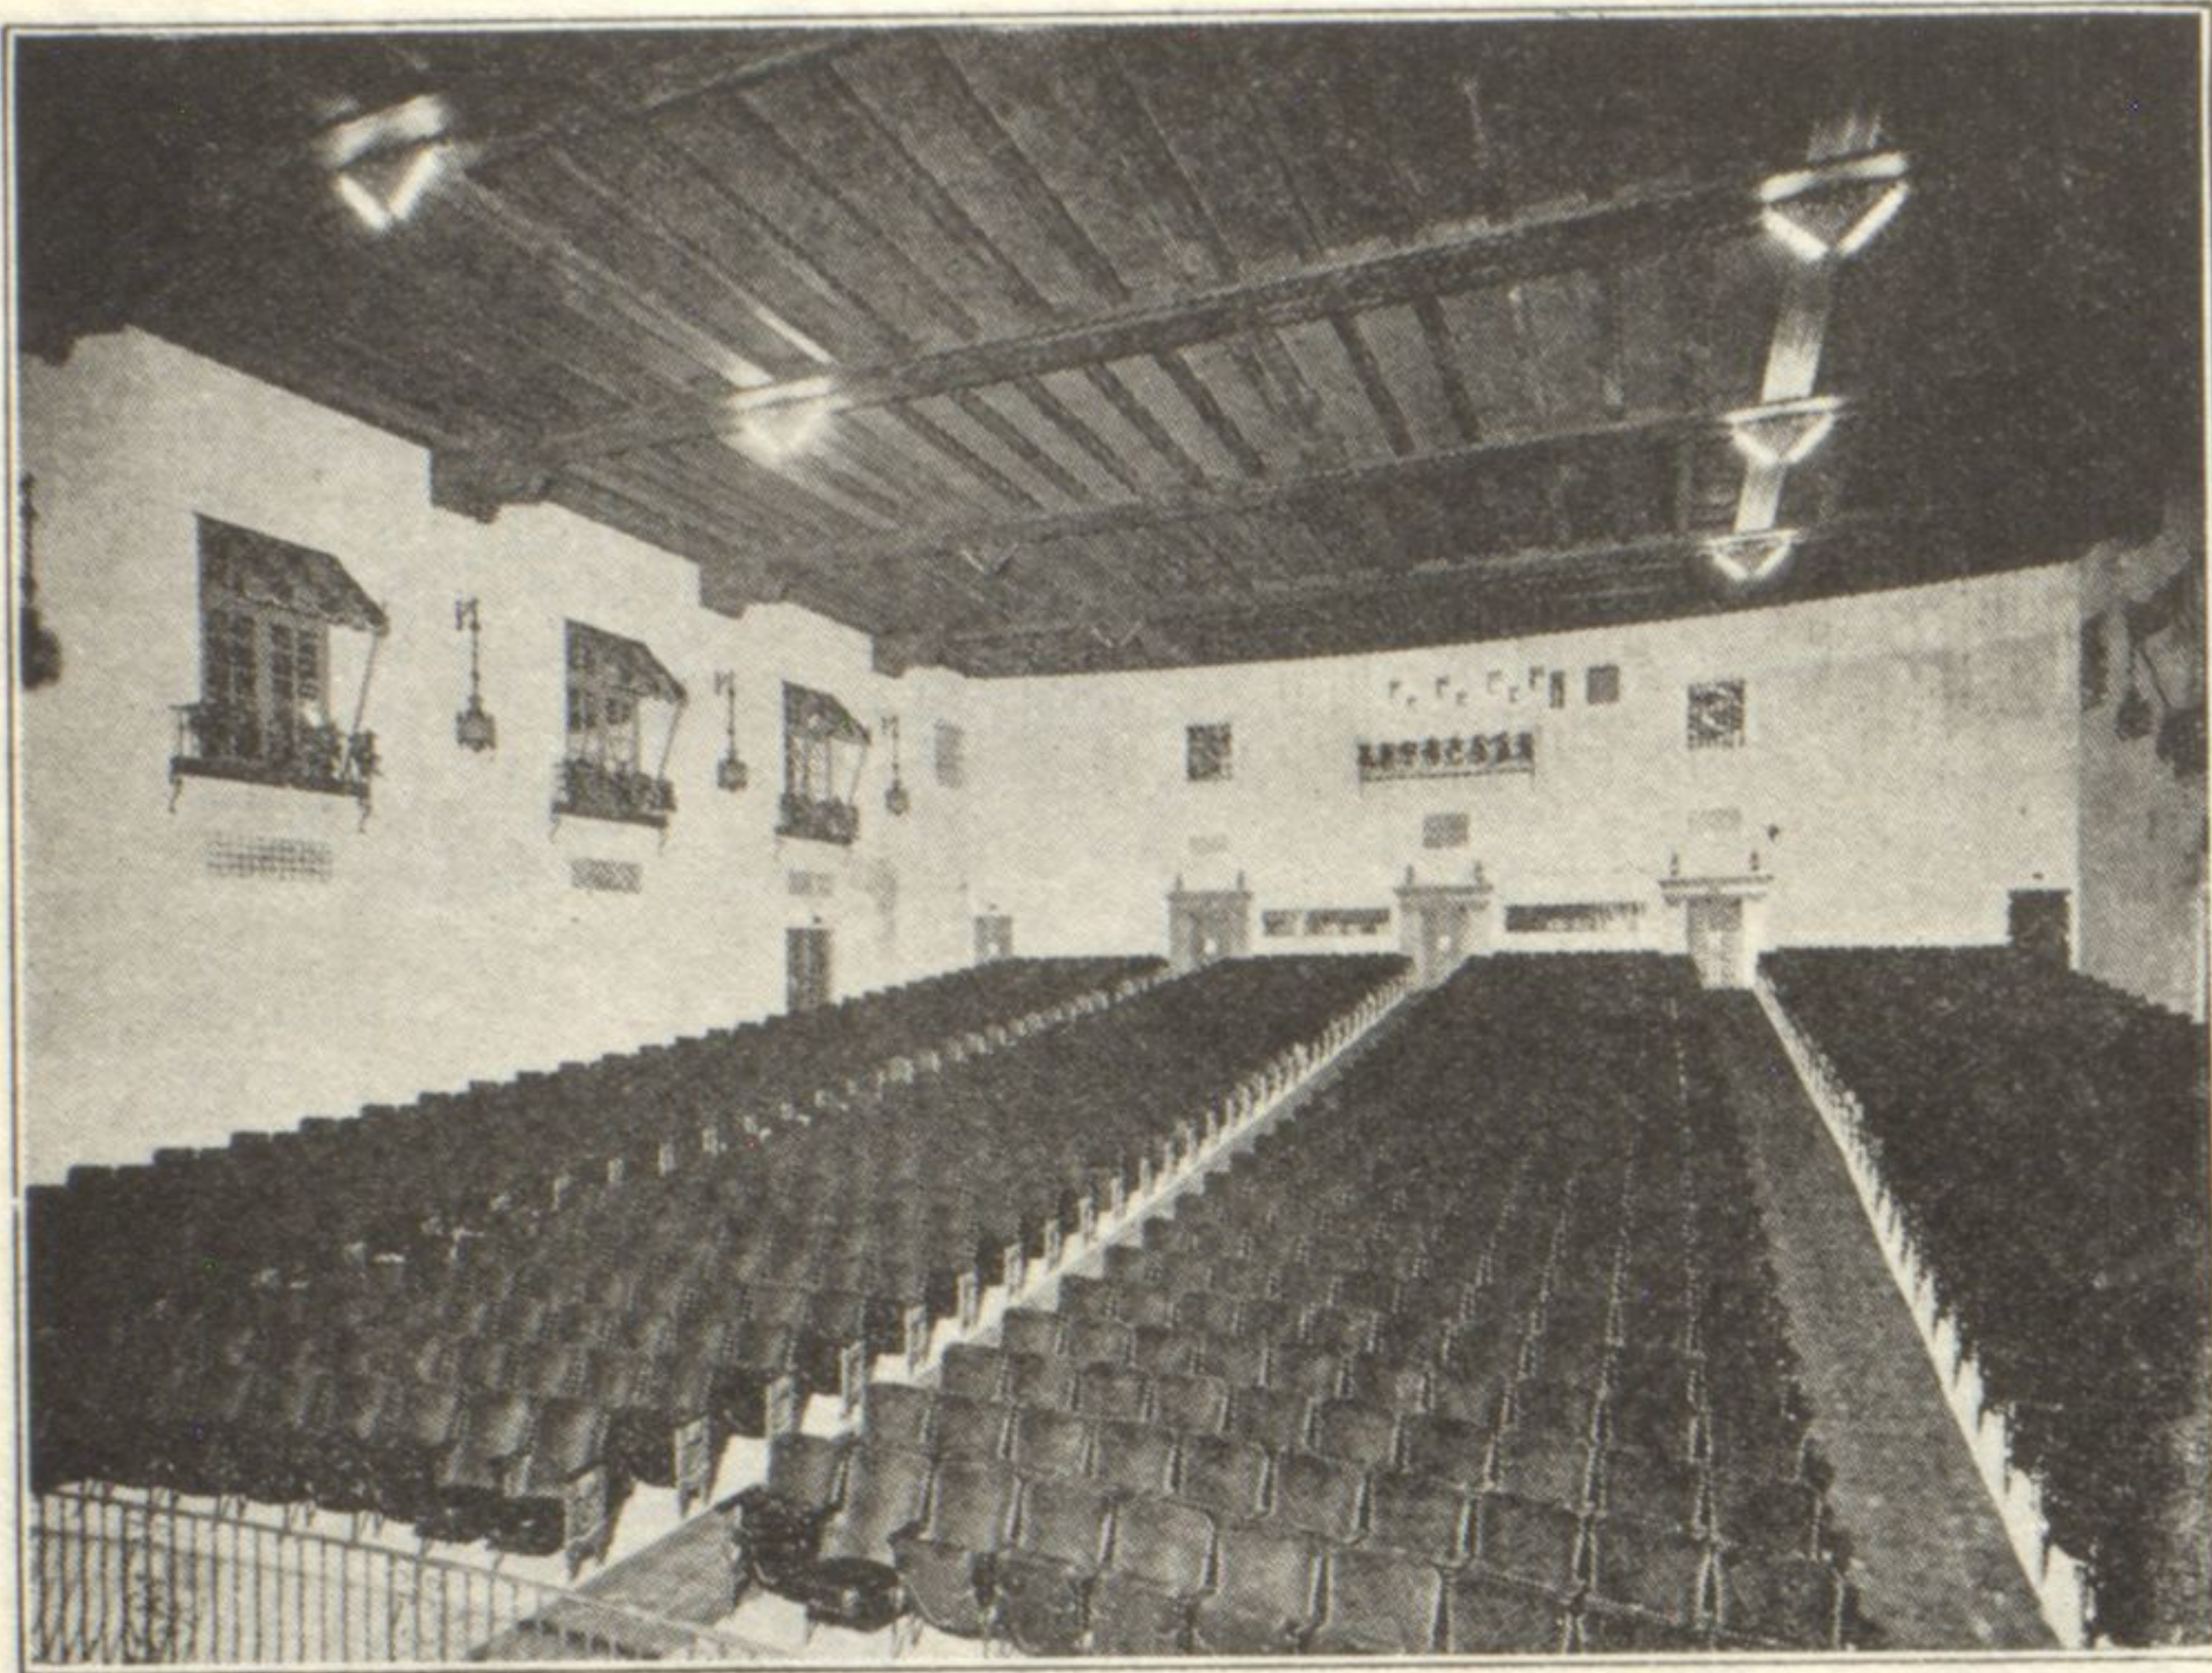

## Visitors Find Teatro del Lago Structure of Rare Beauty

Adhering in minutest detail to the Early Mission style of architecture, Teatro del Lago, the north shore's newest motion picture palace, has proved a genuine revelation. These illustrations by Lehle taken exclusively for WINNETKA TALK afford an excellent impression of the simple beauty of the interior.

Here we have a splendid view of the spacious auditorium with its genuine atmosphere of the Early Mission period. Also one surveys with amazement and a peculiar satisfaction the appointment of the foyer, with that staircase arrangement, unique and yet not bizarre. All has been done in such exquisite taste.