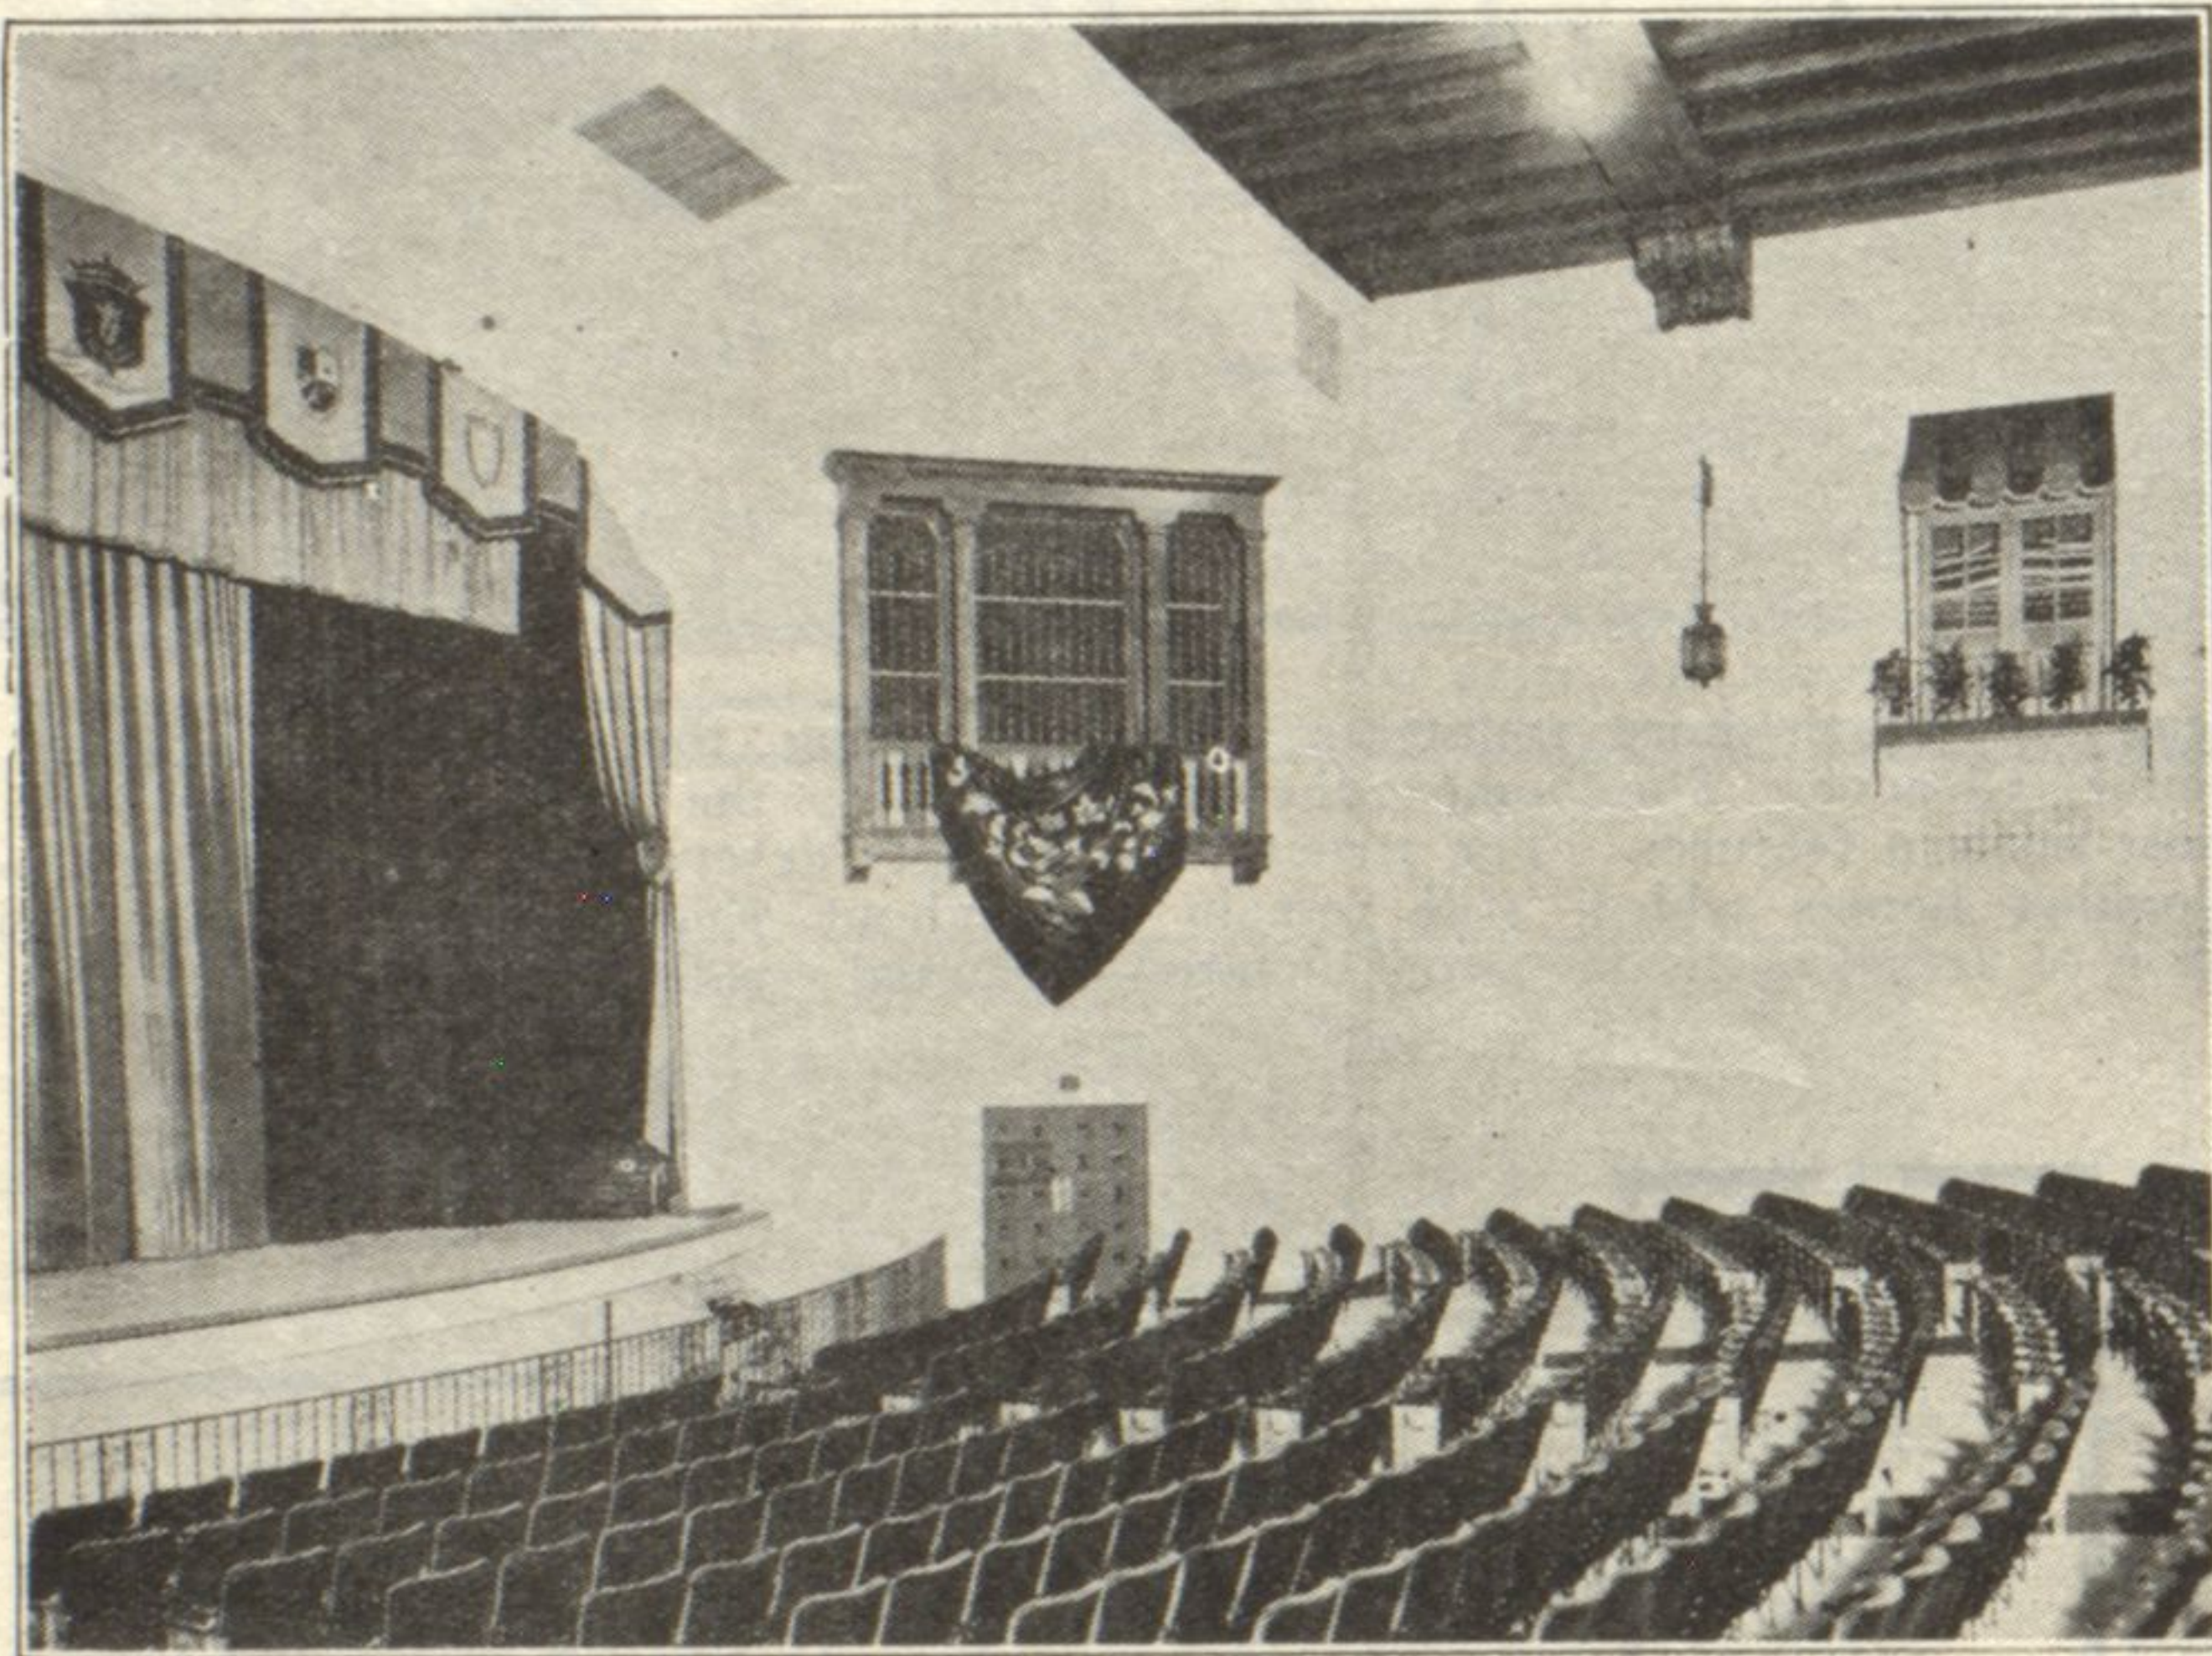

## Visitors Find Teatro del Lago Structure of Rare Beauty

Adhering in minutest detail to the Early Mission style of architecture, Teatro del Lago, the north shore's newest motion picture palace, has proved a genuine revelation. These illustrations by Lehle taken exclusively for WINNETKA TALK afford an excellent impression of the simple beauty of the interior.

Here we have a splendid view of the spacious auditorium with its genuine atmosphere of the Early Mission period. Also one surveys with amazement and a peculiar satisfaction the appointment of the foyer, with that staircase arrangement, unique and yet not bizarre. All has been done in such exquisite taste.