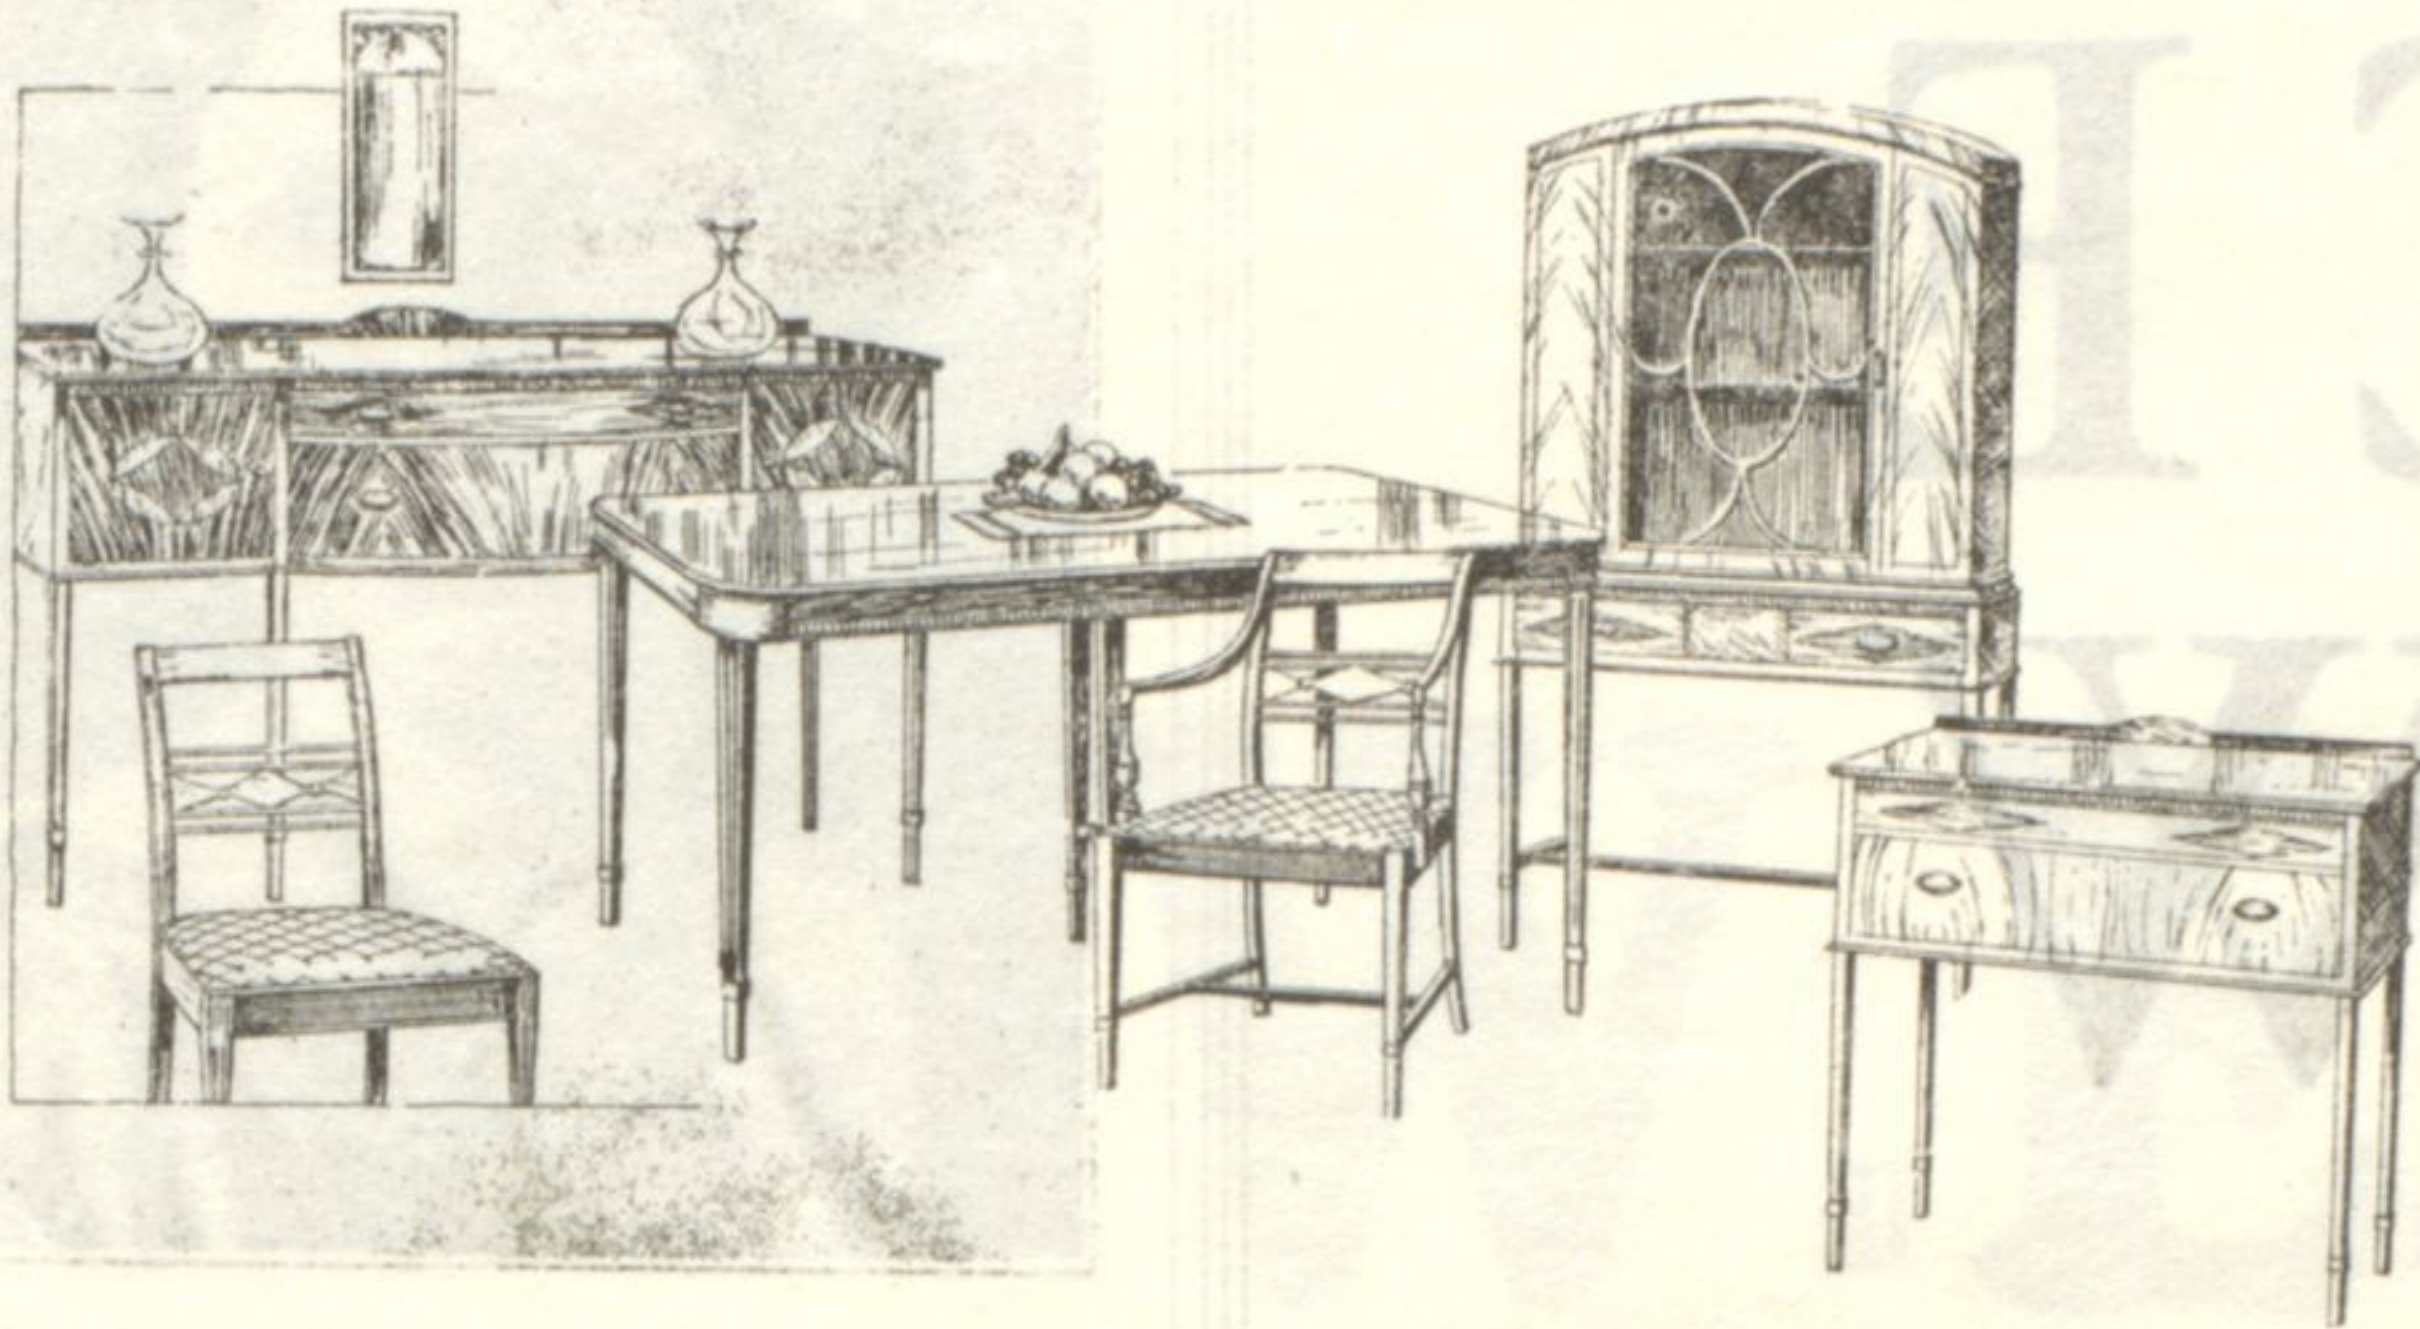

**We Will Take in Your Old Furniture on the
Purchase of New—Phone Us for Full Information**

In the domain of hospitality your Dining Room set plays an important part. This lovely Sheraton group is built entirely of Solid Mahogany. Table 8 ft. long, and chairs covered in blue haircloth. Buffet 66 inches long.

Table & Chairs
\$225

With Buffet
\$325

One of the most artistic, and best proportioned Bedroom groups we have ever displayed at an unusual price. Constructed of Walnut with beautiful figured Burl Panels—oak interior, with dust-proof construction.

Three pieces complete—

\$275

No Windsor Chair is more popular than the "Governor Bradford" with broad high-backed, comb-topped, wide flung arm rests, genuine rush seat, and a capacity for friendly comfort, and enduring strength.