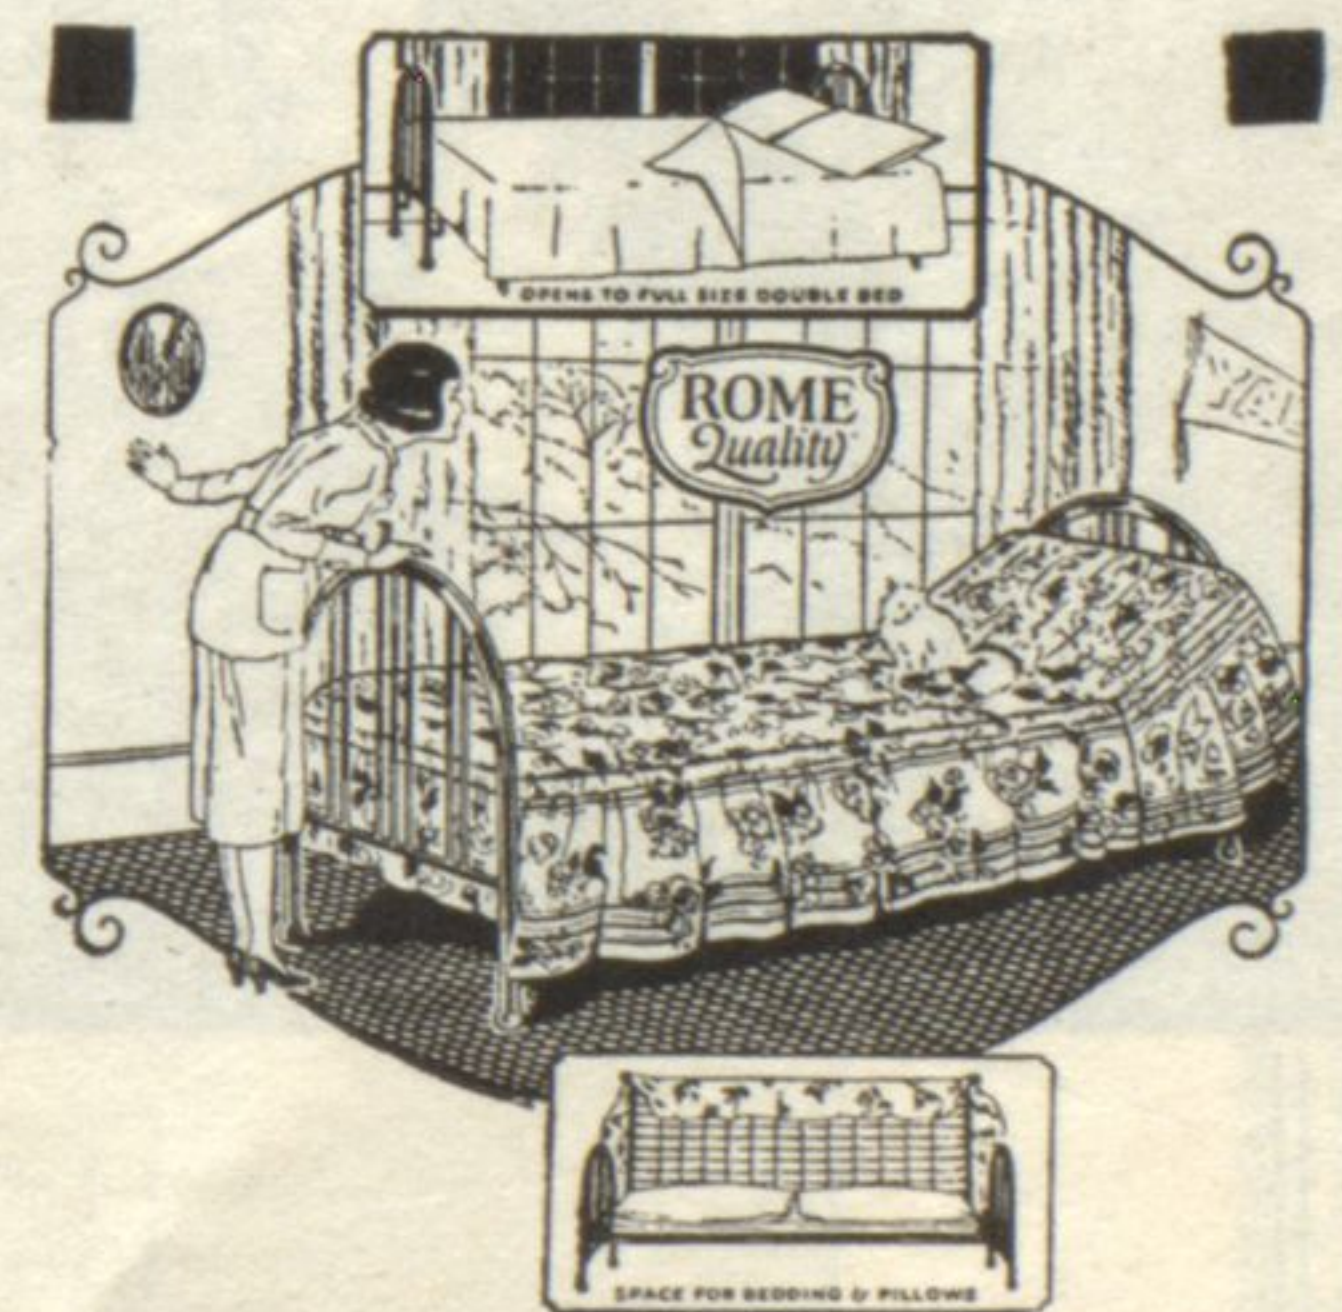

BROWN-UMLANDT CO. FURNITURE

1567 Sherman Ave. Telephone University 6300

Evanston, Ill.