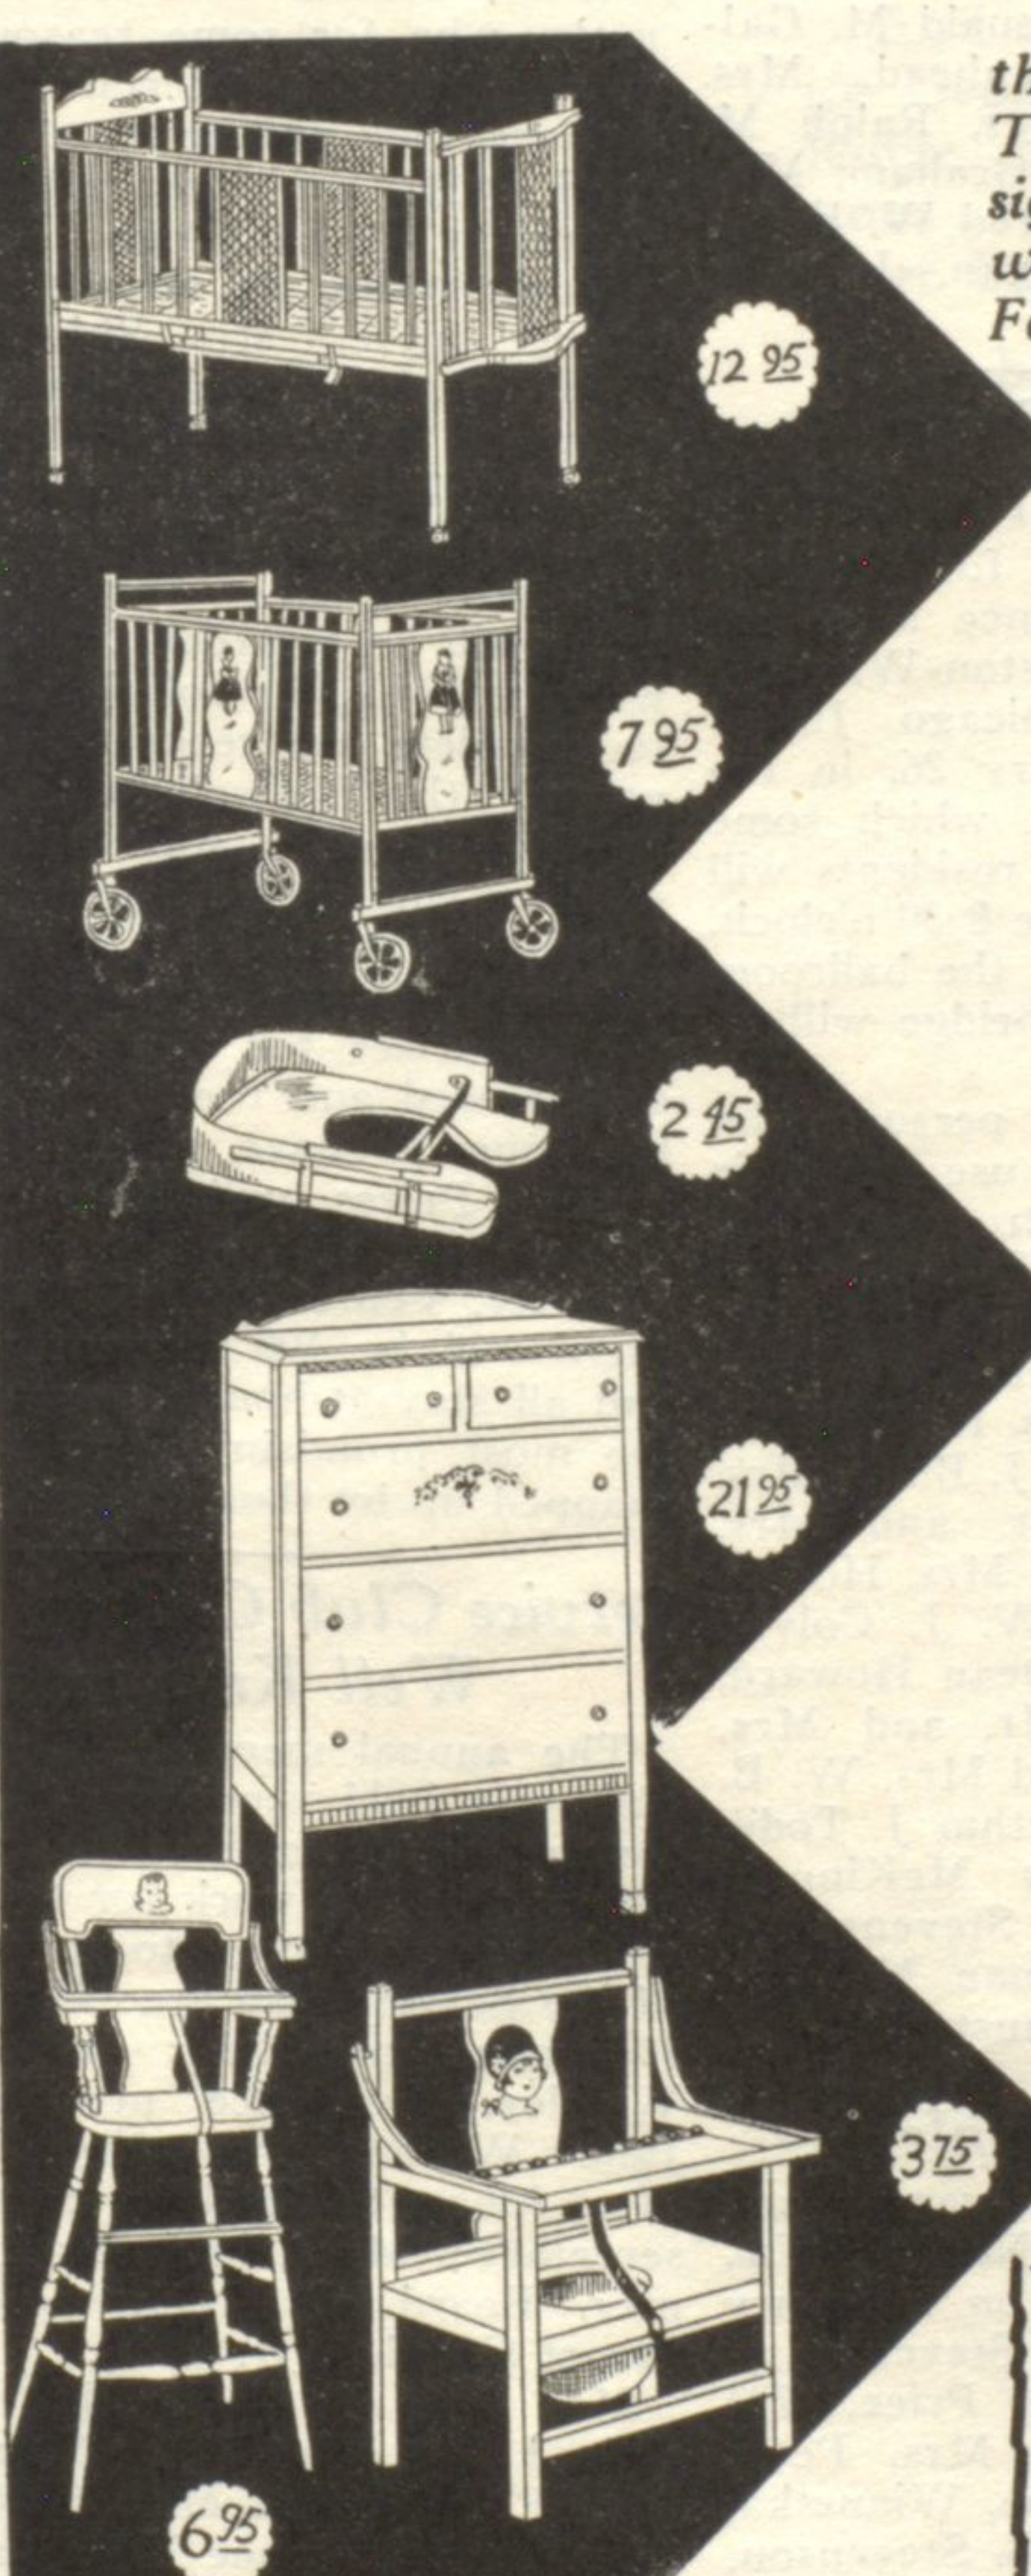

12 95

7 95

2 45

21 95

3 75

6 95

Deluxe Cribs with cane panels. Drop side with patent lock. Ivory enameled. 28x52 inch size, \$12.95.

Pretty Bassinets, hand decorated. Swivel-type wheels. Inside measure 20x40 inches. Very popular style, special at \$7.95.