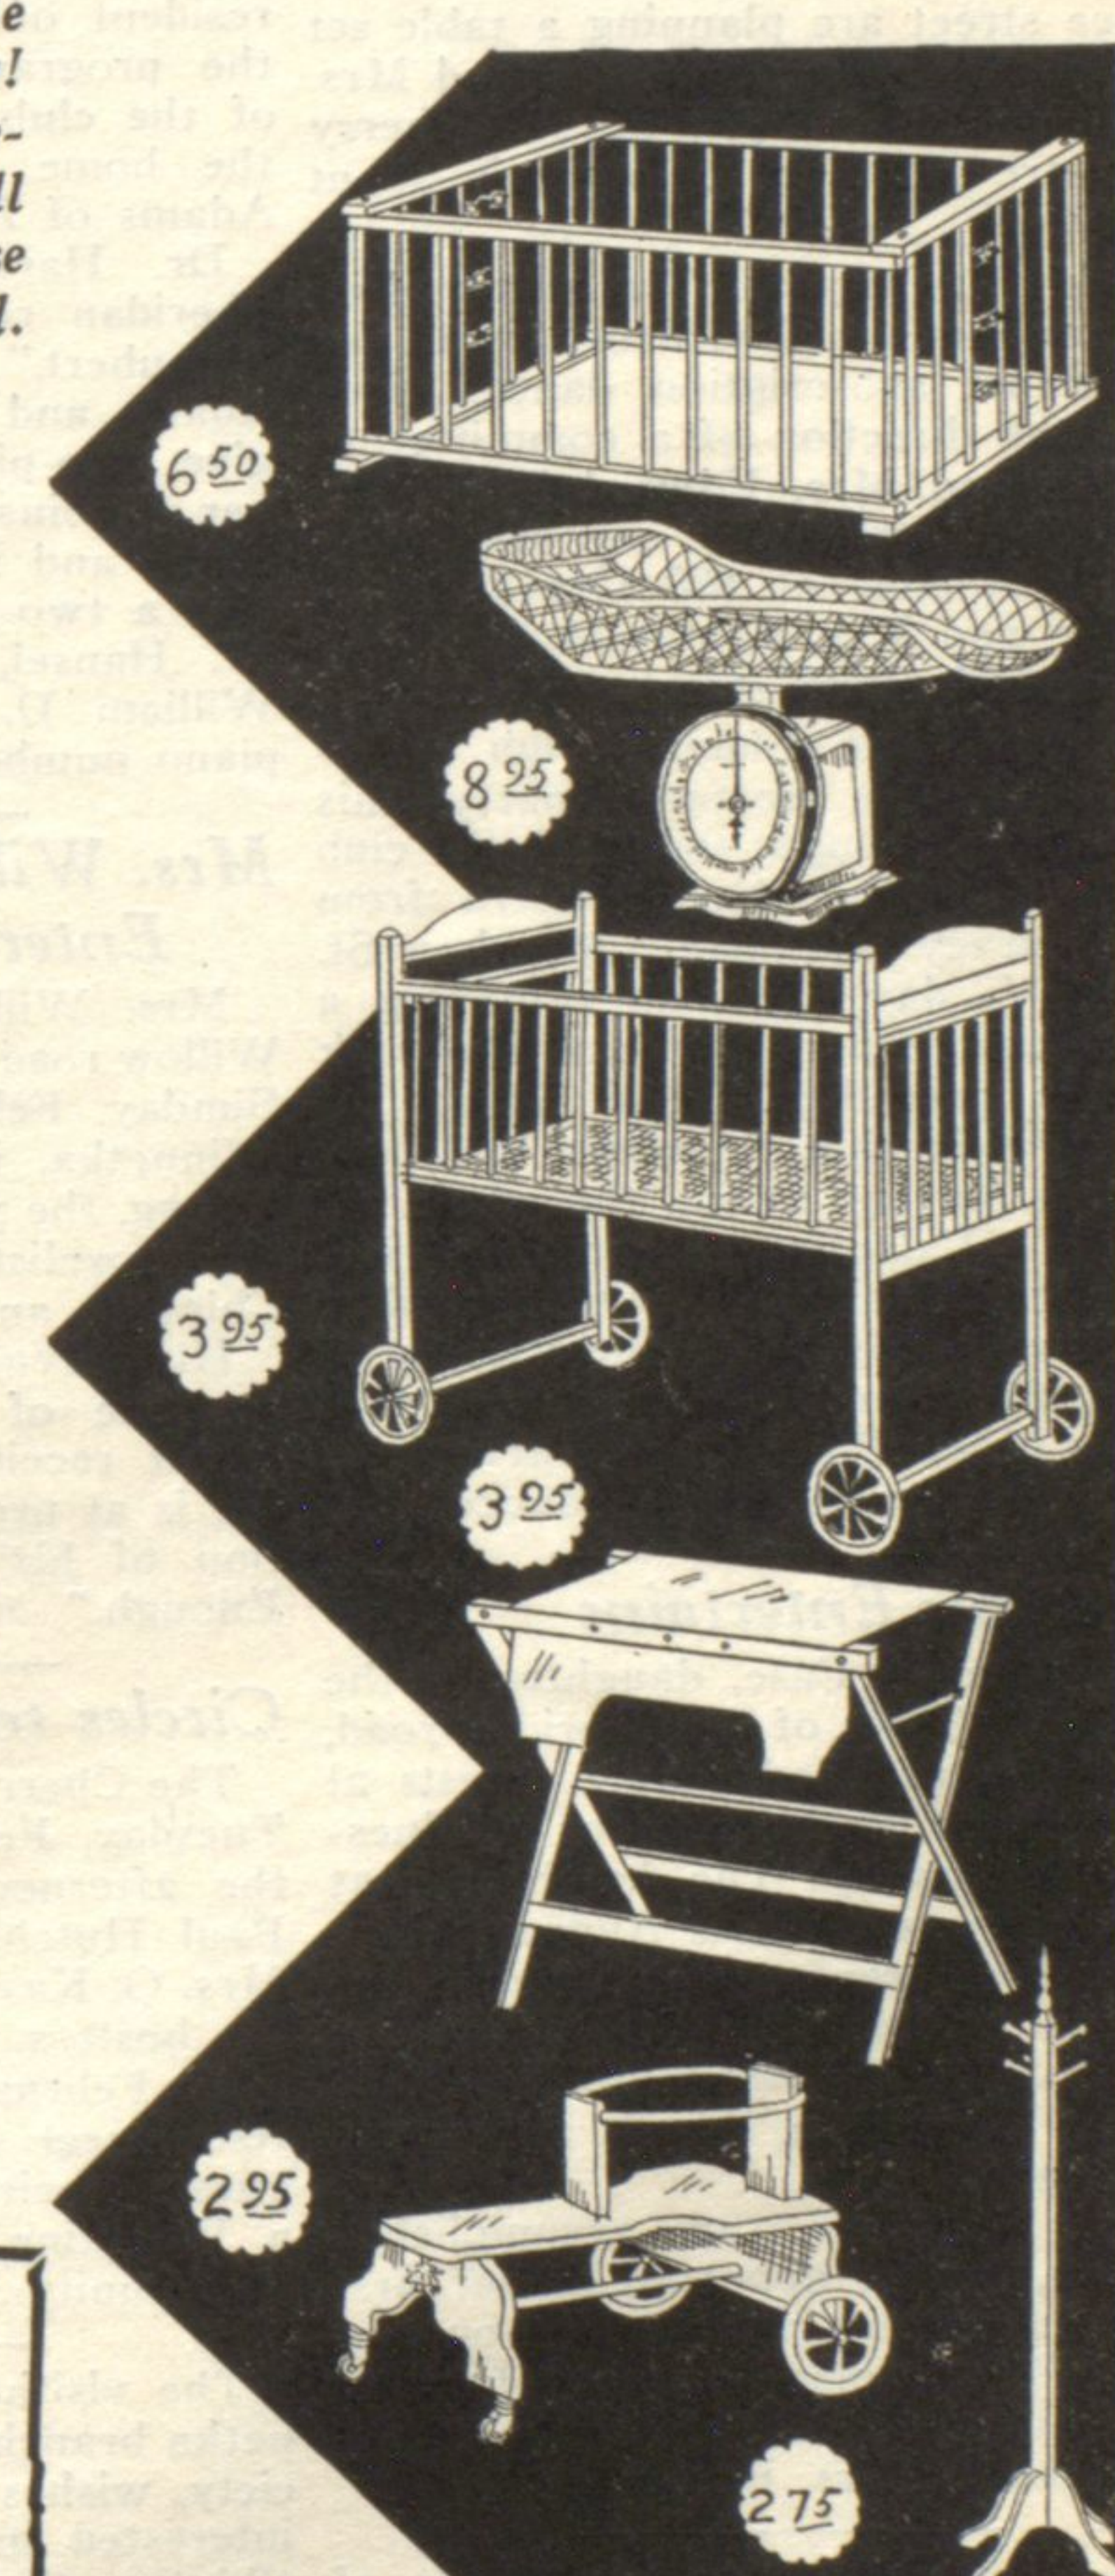

Something New In Wicker Wardrobes

You will find the most unusual designs in these very new wicker wardrobes. Ivory enameled, plain or beautifully decorated. Three styles to choose from. Square or round models. $12.95 to $16.95.