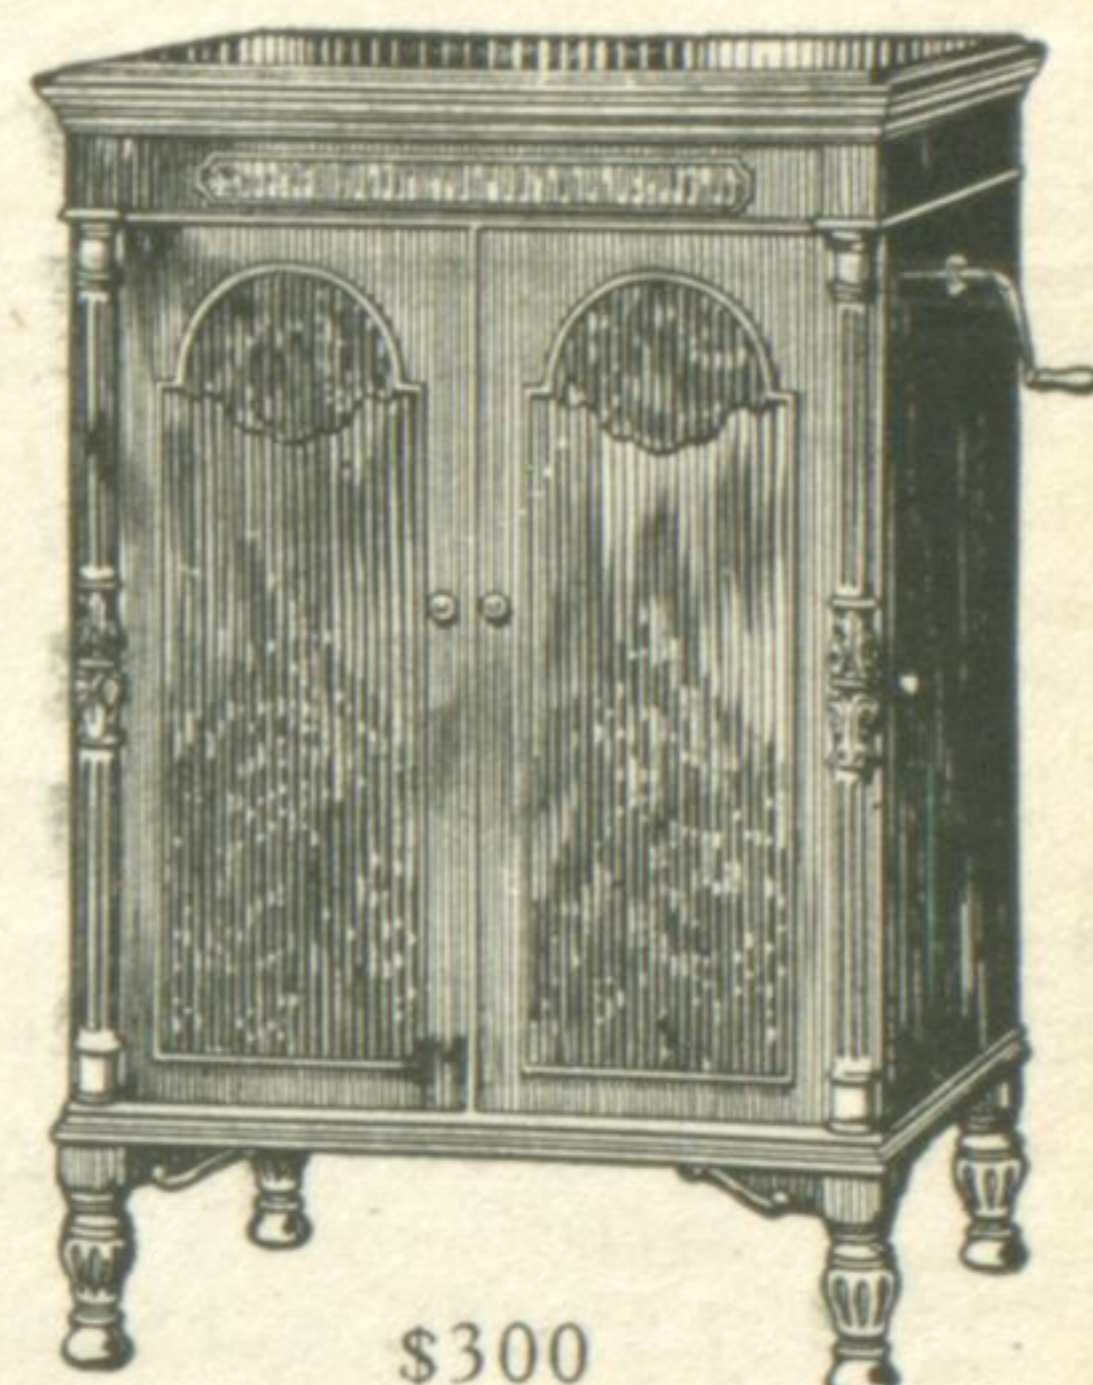

Convenient payments can be arranged on all instruments.

\$115
THE SEVILLE

Finished in Adam-brown or Walnut.

\$165
THE MADRID

Finished in high-lighted figured Walnut.

\$300
THE CORTEZ
Finished in matched and figured Walnut.