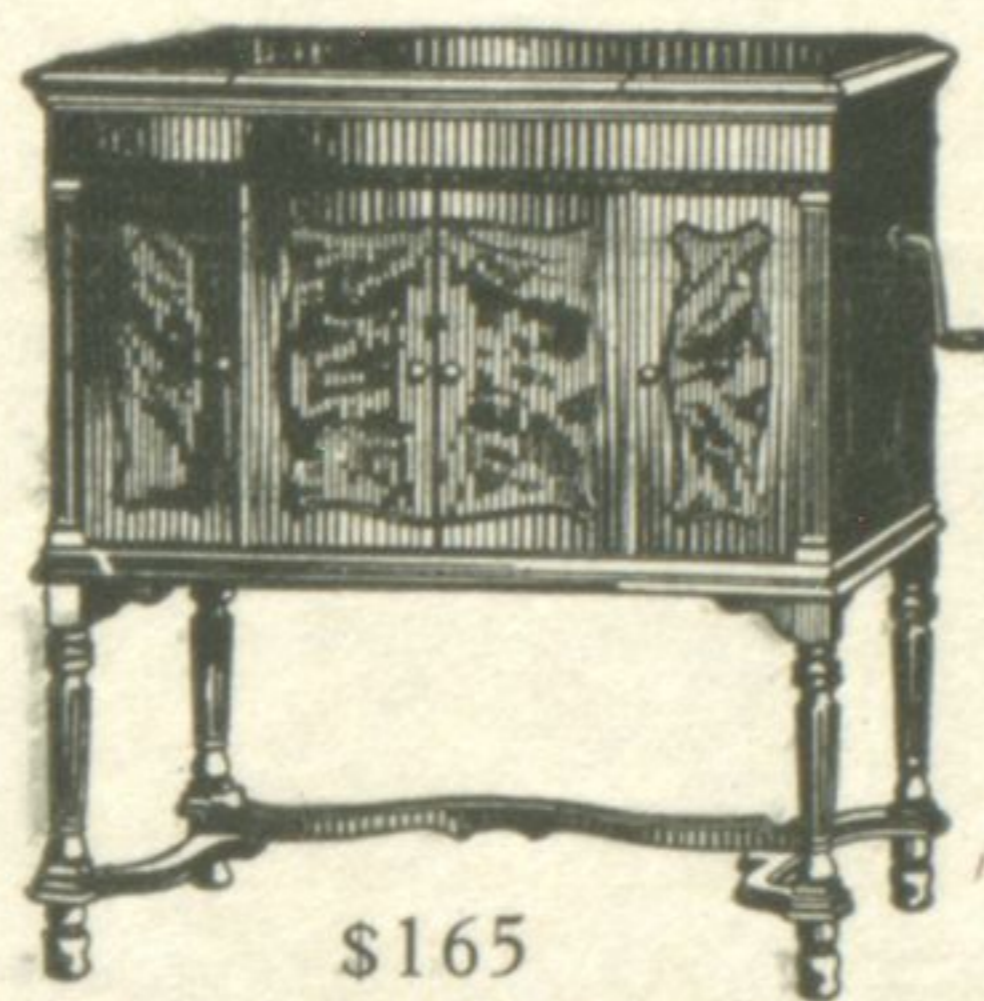

Convenient payments can be arranged on all instruments.

\$115
THE SEVILLE

Finished in Adam-brown or Walnut.

\$165
THE MADRID

Finished in high-lighted figured Walnut.

\$300
THE CORTEZ
Finished in matched and figured Walnut.