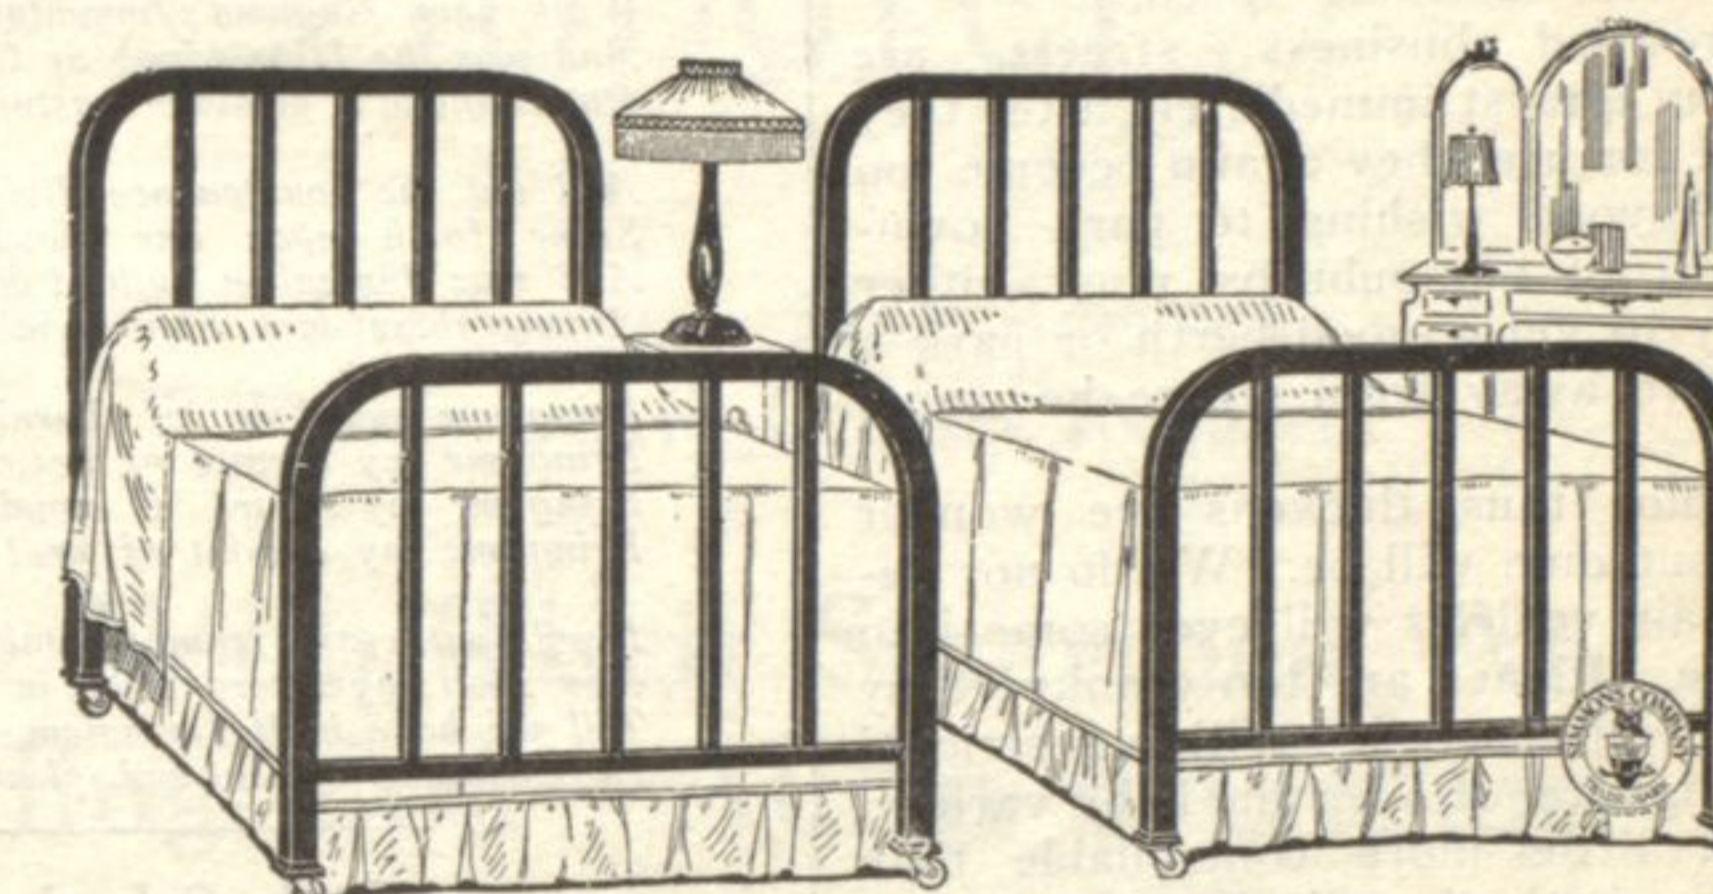

Simmonds Square Tube Bed $9.75

Very attractive, all square tube bed; beautifully finished in Walnut. Any size.

The Famous Good Night Mattress

$29.75

A wonderful Nachman Spring filled Mattress, noted for its resiliency and comfort, in a fine grade of ticking. Standard sizes.

Coil Spring Double Day Bed
$24.50

Walnut or Mahogany Steel Ends, comfortable coil spring, improved single operation model. Felt mattress, covered in good grade cretonne.