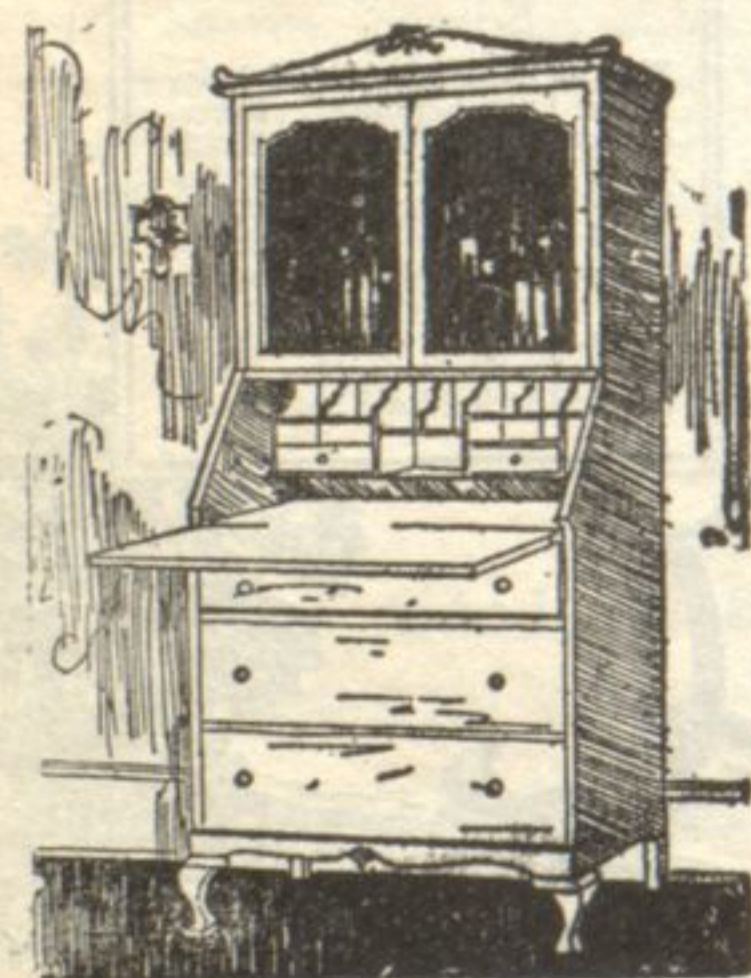

Settee .....	\$25.00
Chair .....	14.50
Rocker .....	15.00
Table .....	22.50

This well built combination mahogany Secretary Desk, finished in mahogany, is priced at

**\$39.00**

It is typical of values to be found in Secretary Desks at Brown-Umlandt's.