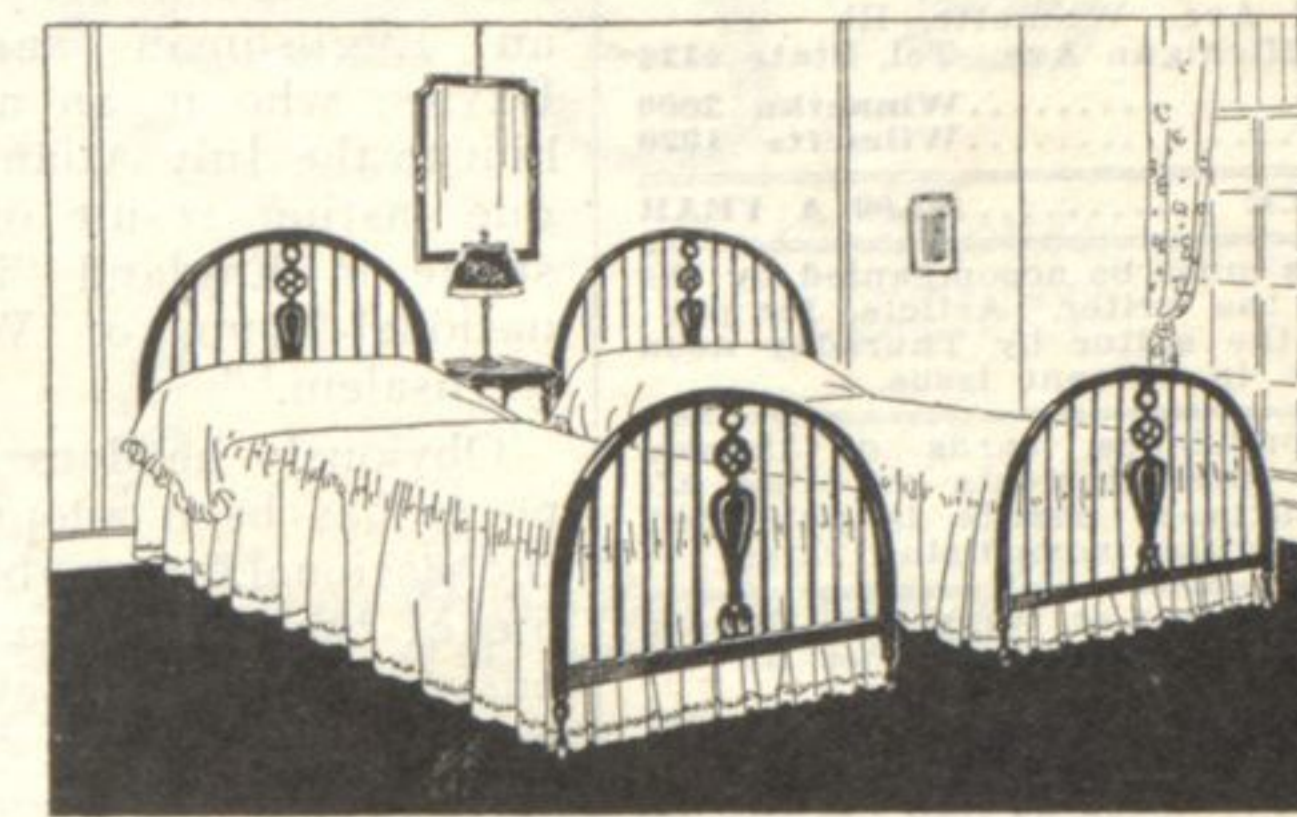

**Simmonds 3-Piece Outfit \$22.50 Complete**

A Simmonds Walnut or Mahogany Bed, guaranteed link spring, and a fine cotton mattress; in any standard size. A remarkable value. (Not shown).

**Simmonds Graceline \$16.50**