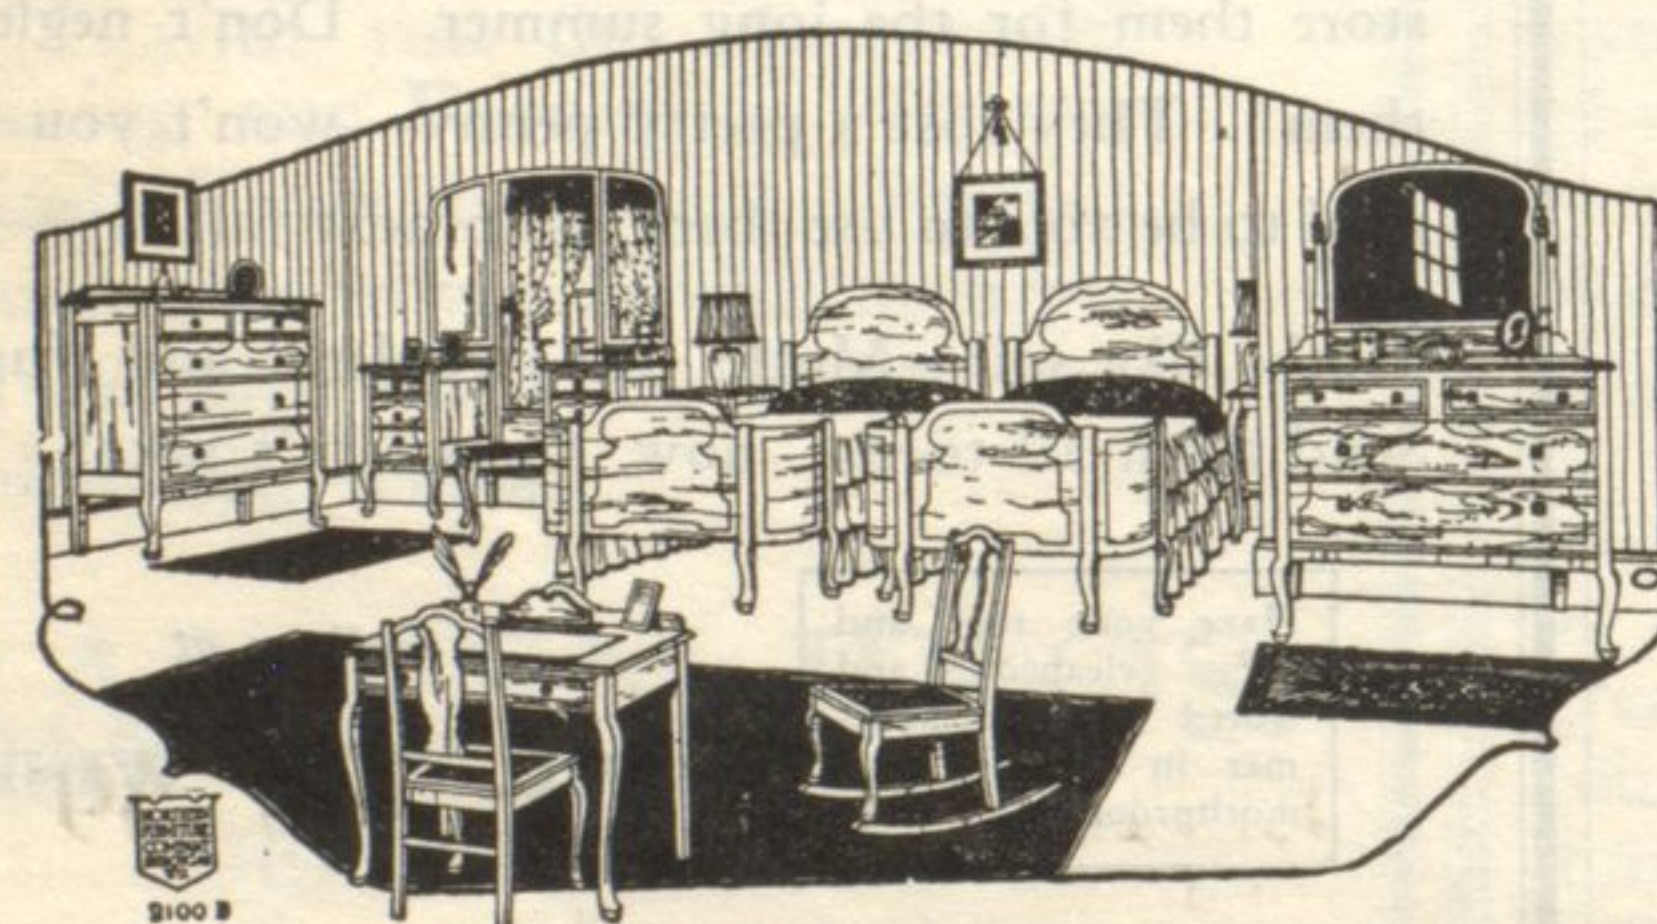

A Five-Piece Walnut Bed Room Set $159

This set consist of 46-inch Dresser, large Vanity, Bench and Twin Beds. It is built of genuine American walnut and red gumwood. The finish is beautifully blended.

A PRE-INVENTORY SELLING of

Odds and Ends and Floor Samples of discontinued Patterns. We have grouped this entire stock on our First Floor Front and it must all be disposed of by July 1st. This partial list will give you some idea of the extraordinary values which we are offering.

For the Living Room

- Solid mahogany, hand-carved, kidney mohair Davenport, with reversible cushions in brocatelle **$198.00**
- Solid mahogany High Boy **225.00**
- Solid mahogany wool tapestry Wing Chair, reversible down cushion **119.00**
- Overstuffed Chair in taupe linen velour, down reversible cushion **95.00**
- Solid walnut Cromwellian Wall Desk **85.00**
- One group of assorted Polychrome Mirrors, each **4.95**
- One group of assorted Polychrome Mirrors, each **7.95**
- Solid walnut Tudor Chair, with hand embroidered tapestry ... **69.50**
- Solid mahogany Secretary, with crotch mahogany front **198.00**
- Solid mahogany Governor Winthrop Secretary **169.00**
- Solid mahogany Coxwell Chair, with fine tapestry cover **75.00**
- Solid mahogany Table Desk **75.00**
- Solid mahogany Console Table and Mirror **69.50**

For the Dining Room

- Solid walnut, hand carved Buffet, Table, four Side Chairs and two Arm Chairs, in early English Period, complete..... **$550.00**
- Solid walnut and maple Buffet, Server, Table, five Side Chairs and one Arm Chair, complete **495.00**
- Solid mahogany Corner Cabinet **98.50**
- Solid mahogany Corner Cabinet **95.00**
- Walnut China Cabinet **29.00**
- Walnut Serving Table **27.50**
- Decorated walnut Serving Table **27.50**

For the Sun Parlor

- Hand decorated burnt orange Settee and Two Chairs **$125.00**
- Hand decorated burnt orange Bench **19.75**
- Hand decorated poppy red Morris Chair **62.00**
- Hand decorated poppy red Rocker **49.50**

For the Bed Room

- Walnut Dresser, Vanity, Twin Beds and Bench, complete..... **$159.00**
- Hand decorated, black and gold Dresser, Twin Beds and Night Stand, complete **189.00**
- Ivory Dresser, Chest and full size Bed, complete **89.50**
- Solid mahogany and maple Dresser, Chest, Portable Mirror, Vanity, Twin Beds, Night Stand, Chair and Bench, complete..... **710.00**
- Green and gold, hand-decorated, 48-inch Dresser **69.00**
- Green and gold, hand-decorated, 40-inch Dresser **49.50**
- Green and gold, hand-decorated, single Bed **39.00**