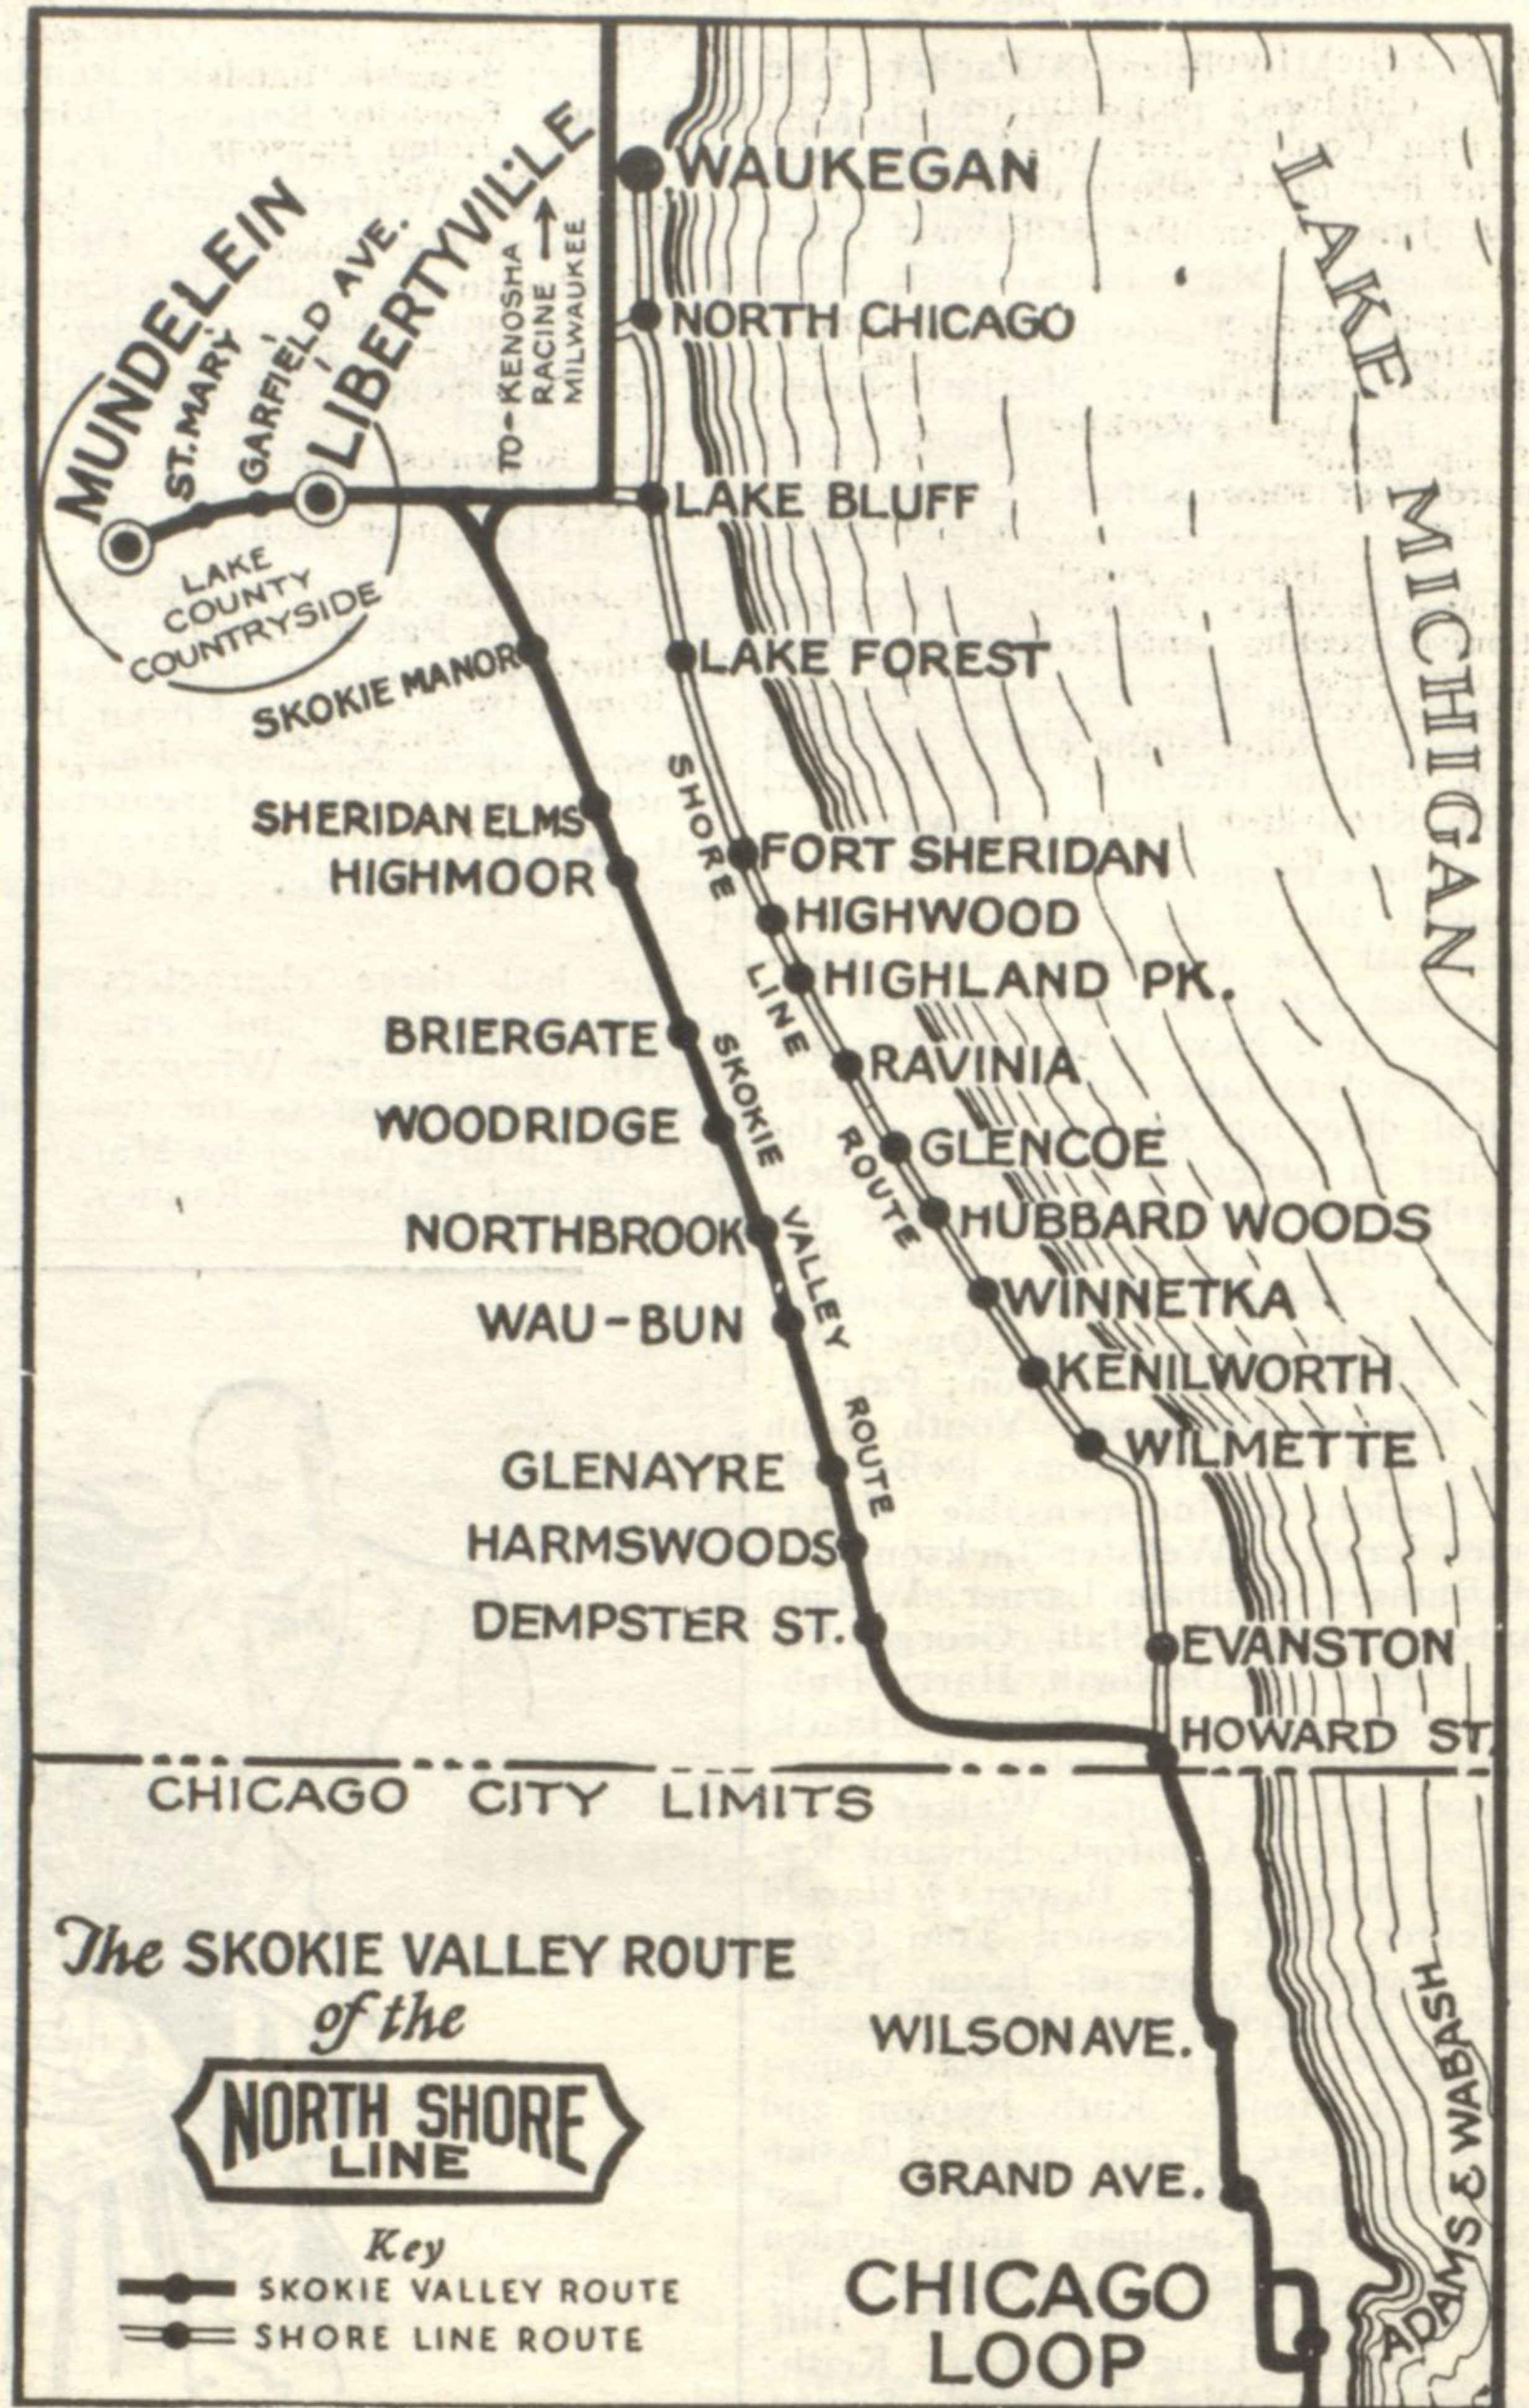

Map Indicates Skokie Valley Route

- Sonata in D Haydn
- Gypsy Rondo Haydn
- Little Bo Peep Engelmann
- Feast March Low
Leo Rosenberg
- Sonata, Op. 49 Beethoven
- Minuet Drigo
Mina Lazar
- La Matinee Dussek
- Minuet Boccherini
Helen Chelemer
- Moon Moths Kussner
Allen Rosenthal
- Three Jolly Slaves Kraus
Martha Abrams
- Prelude in C sharp Rachmaninoff
Hazel Knox