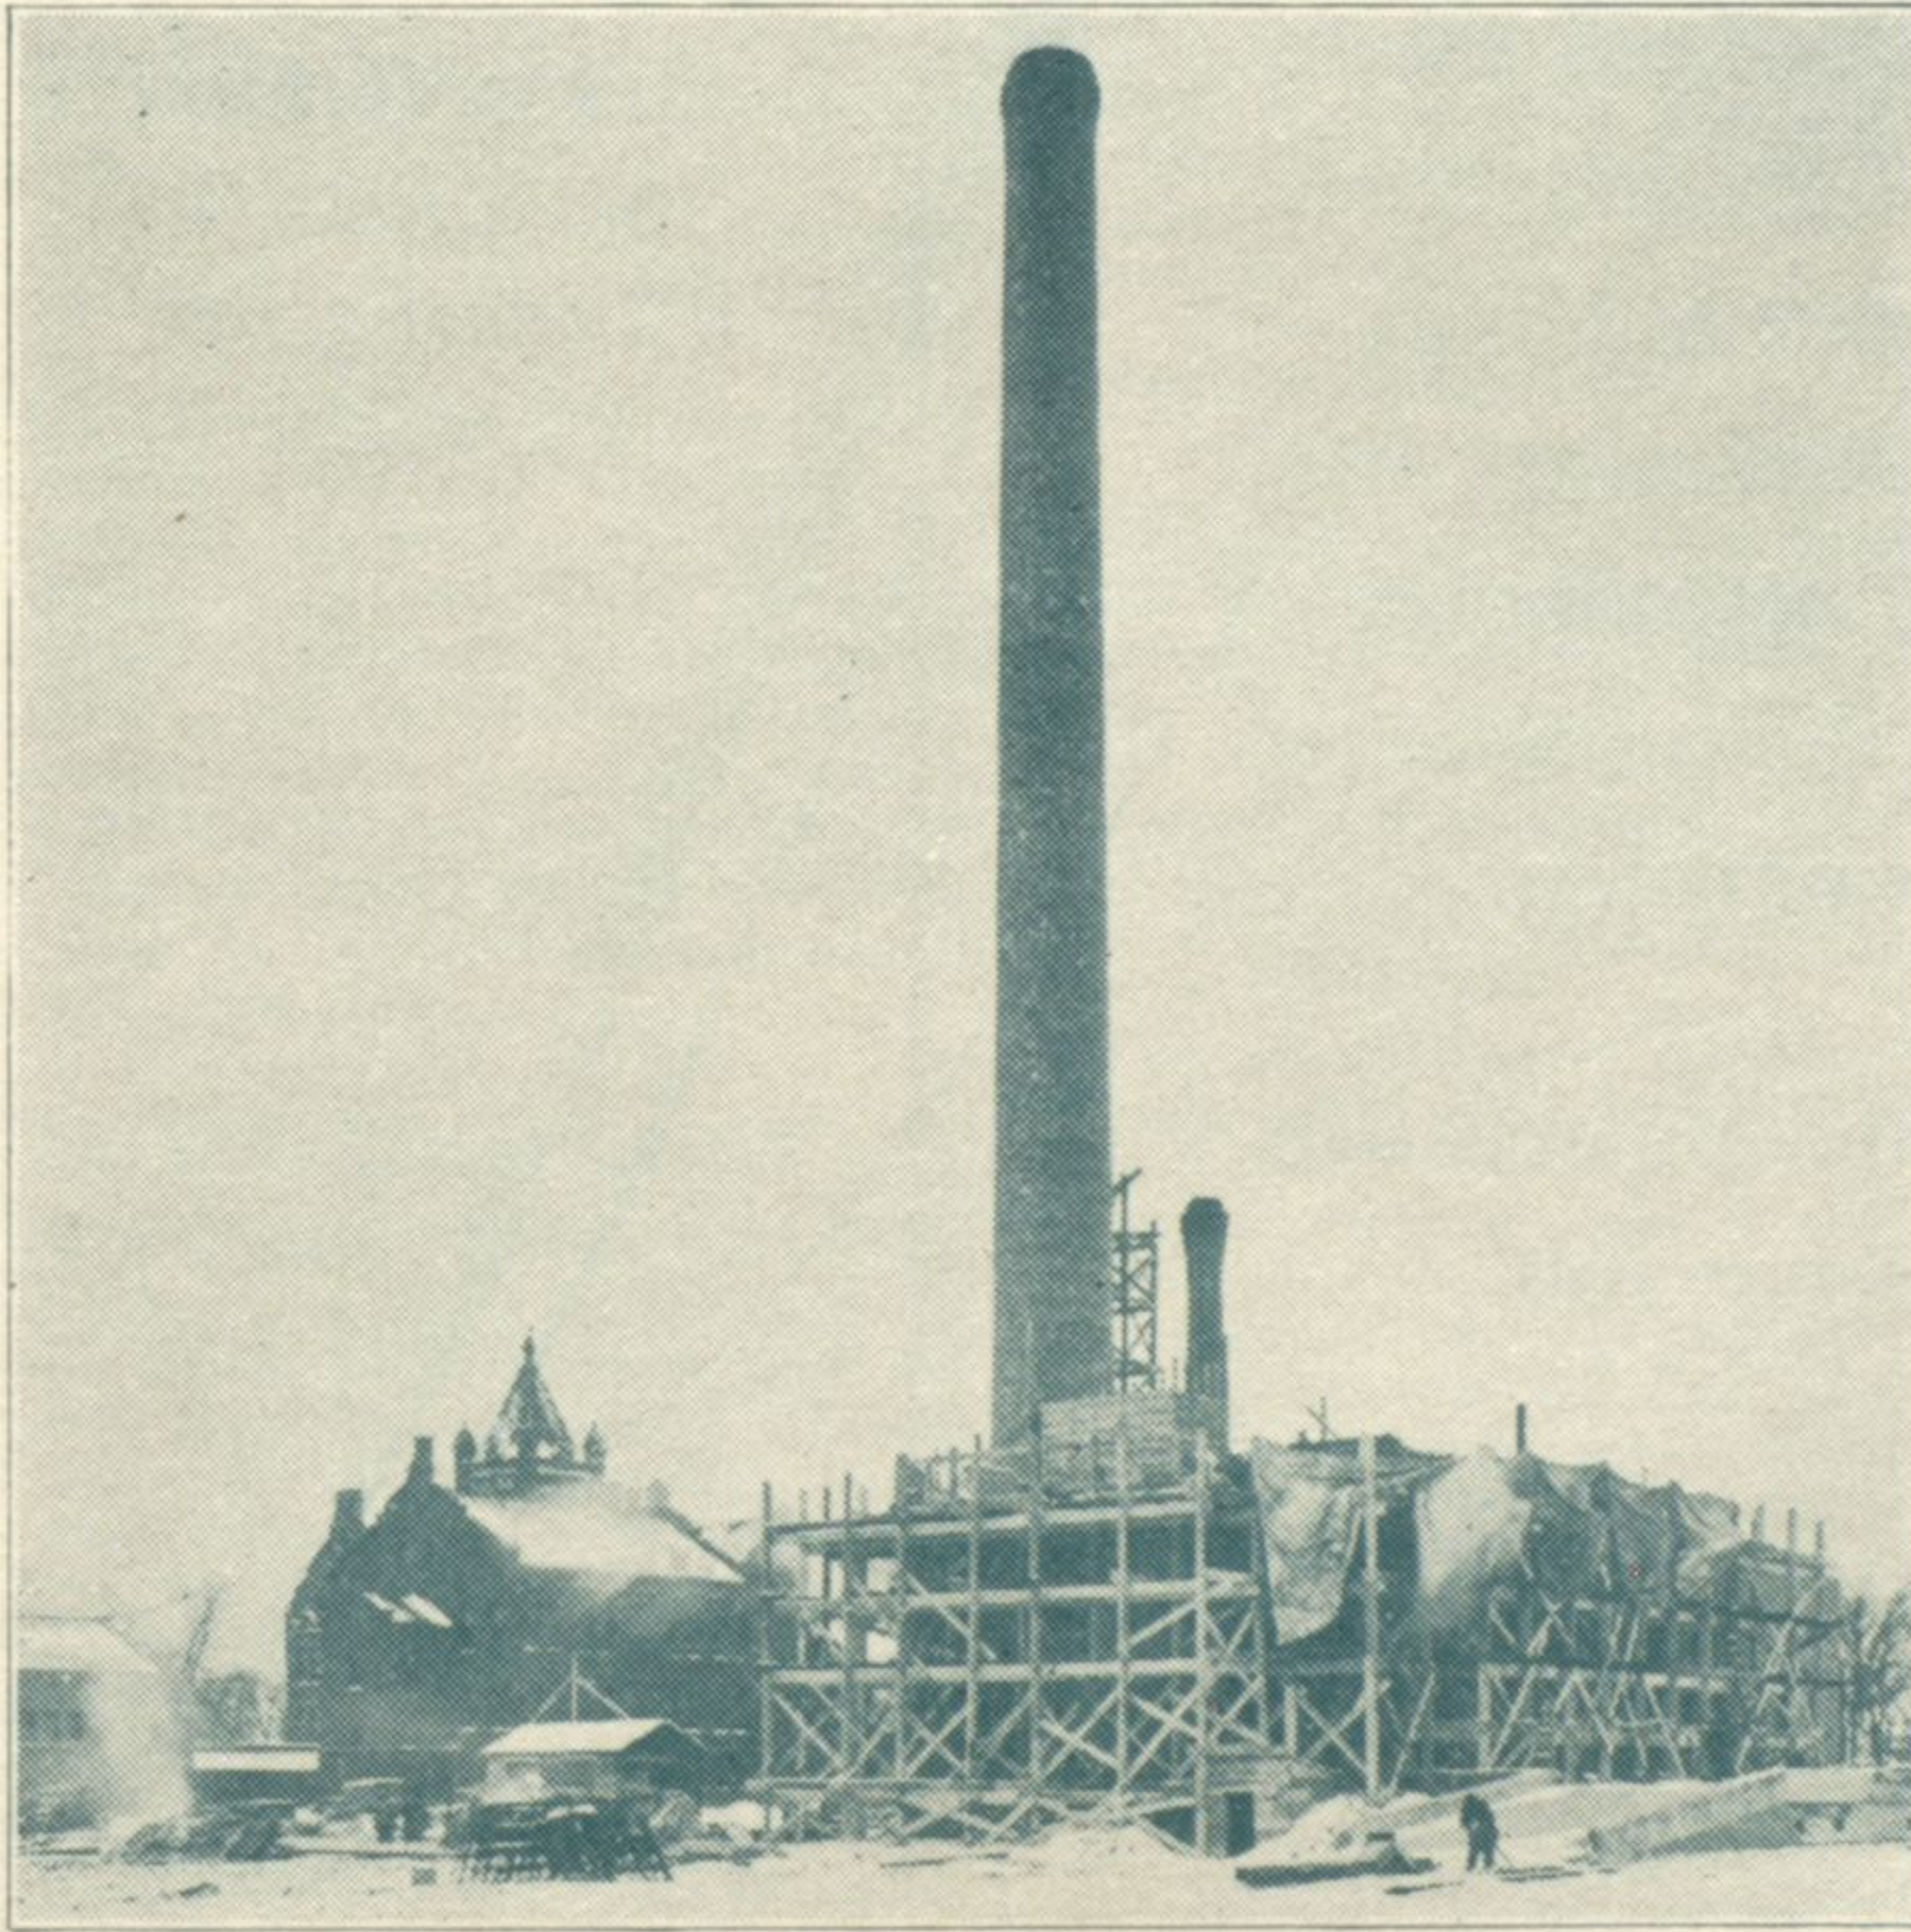

WINNETKA TALK

New Trier Expands

This is New Trier High school's new power plant, the first unit in the enlargement program of the school. The building will be completed within a month or six weeks, it is thought, and it will be put in operation next September. Modern oil burning equipment will be installed.