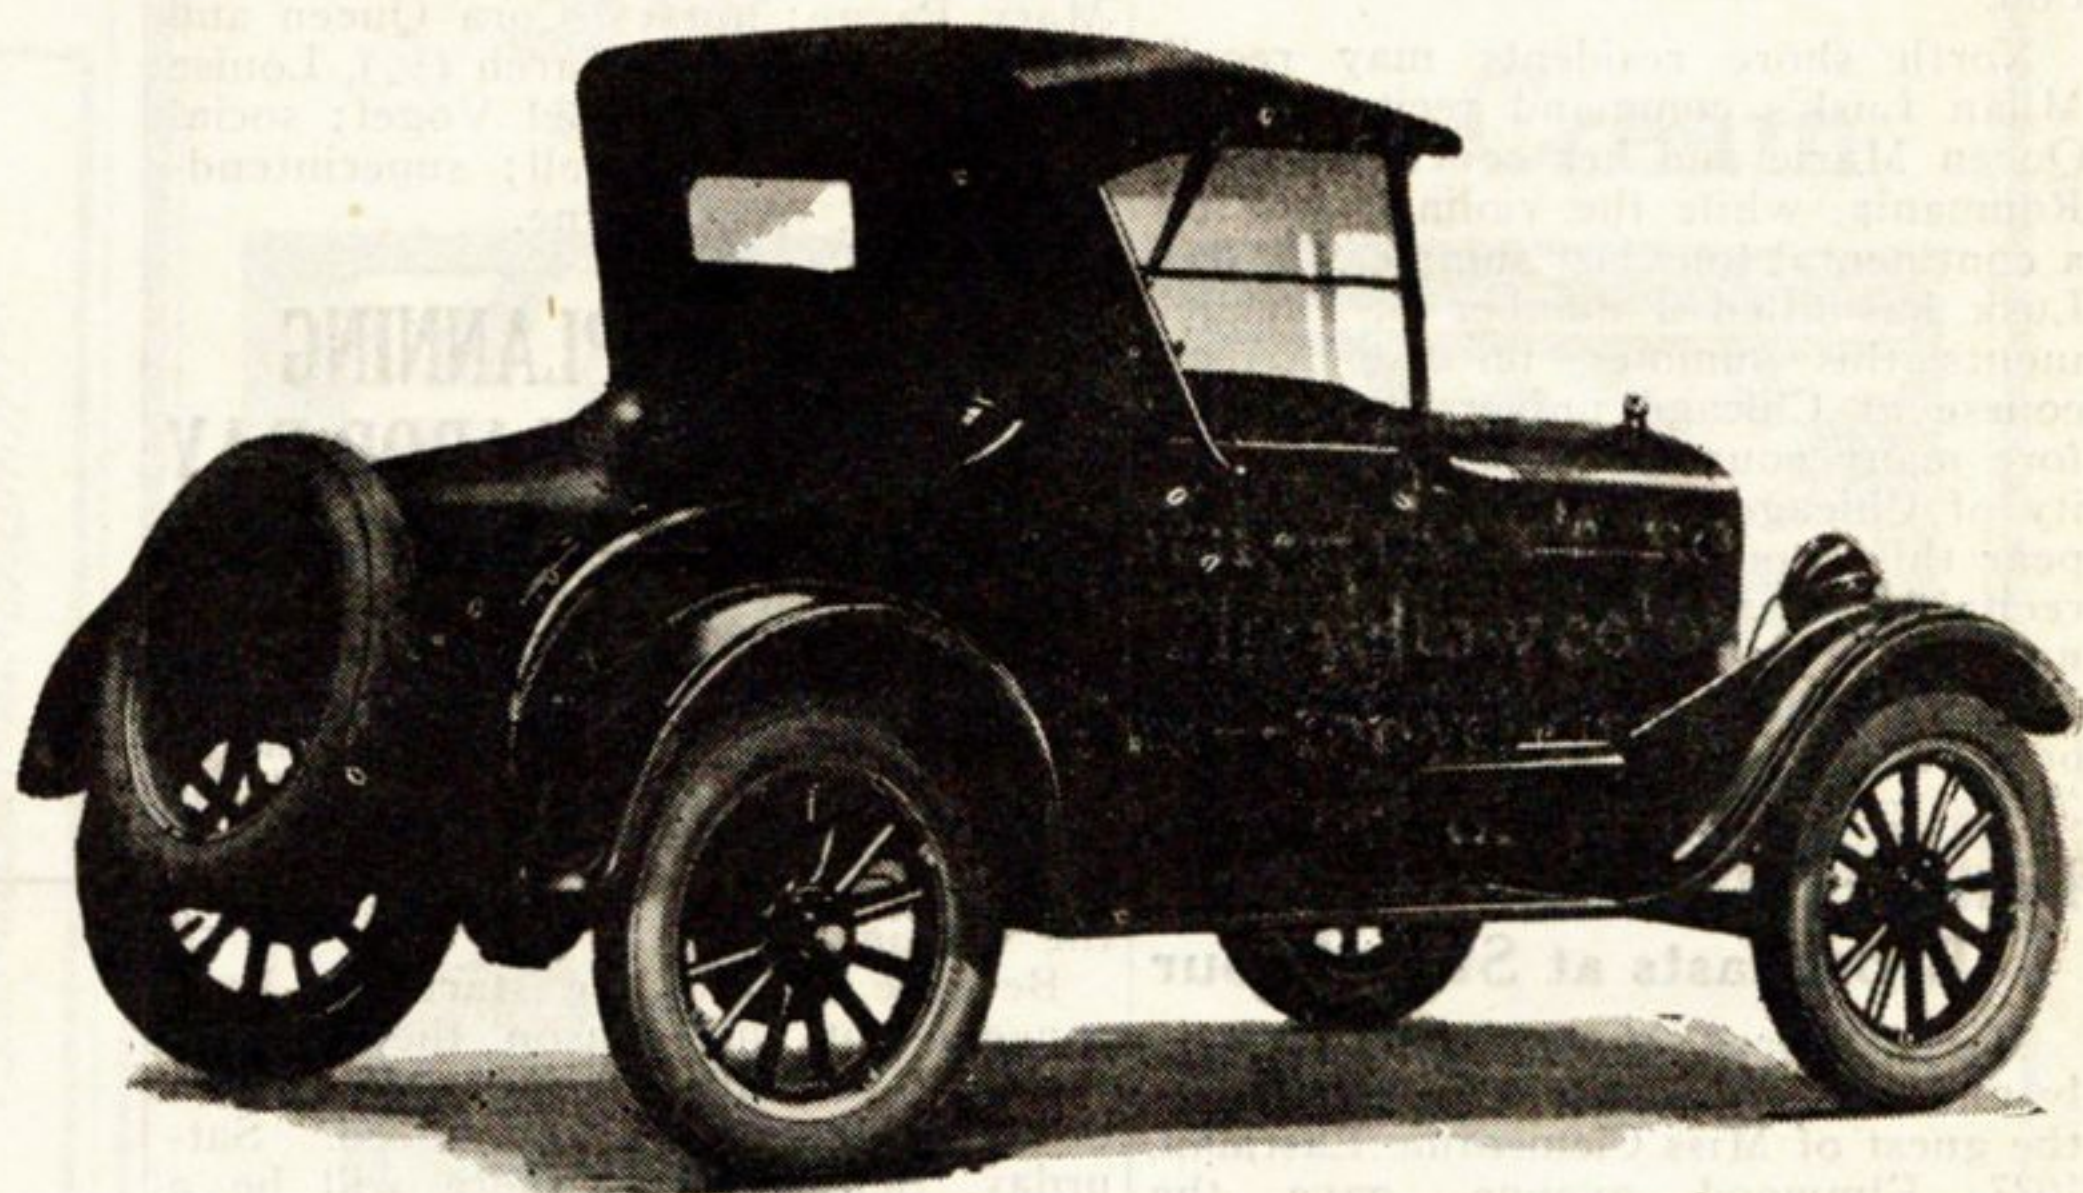

BEAUTY — — — COMFORT

Ford

TODAY'S HIGH PEAK IN MOTOR CAR VALUE

Lowered Chassis
Stream-Line All Steel Bodies
No Increase In Prices

We have on display the latest Ford open body type. Stream-line body, increased roominess, greater riding comfort, and many convenient new features and advantages are welcomed and admired in these attractive cars. We also can give you all particulars on the new closed models.

The Runabout-

Black. All-steel body. Large compartment under rear deck. Weatherproof side curtains opening with both doors. For cord tires, nicked head lamp rims, windshield wiper. Starter and demountable rims.

Delivered
North Shore **\$392.³³**

Balloon Tires \$25.00 Extra
Down Payment \$112.00

The Touring

Black. All-steel body. One-man top. Weatherproof side curtains opening with all four doors. Four cord tires, nicked head lamp rims, windshield wiper. Starter and demountable rims.