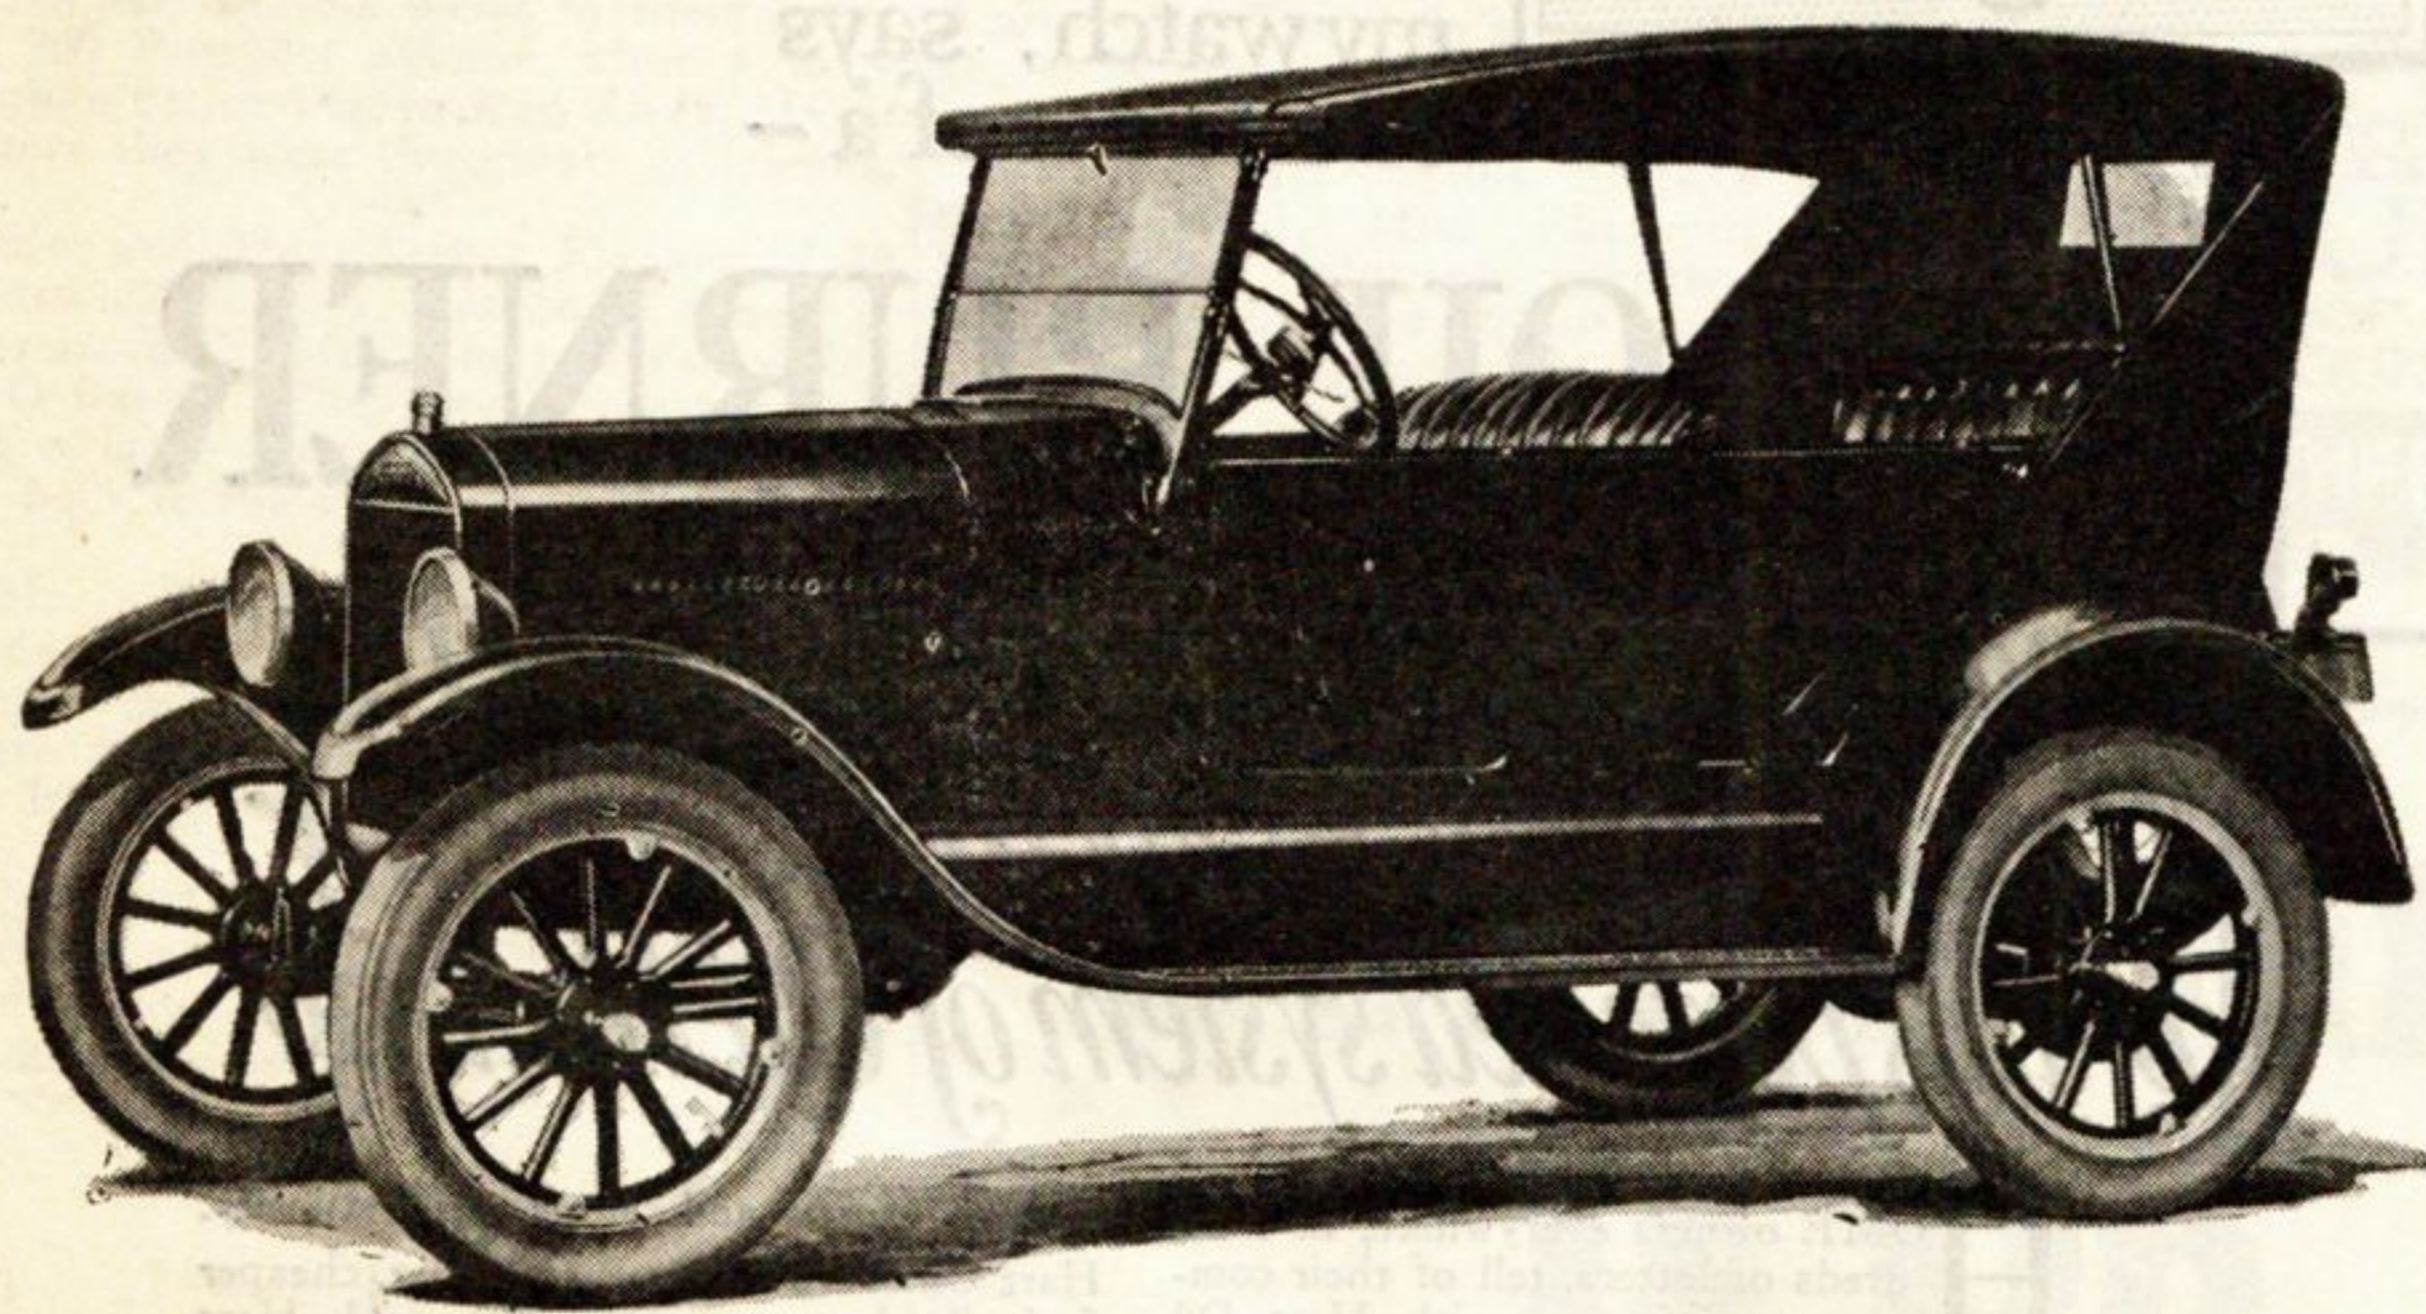

Place Your Order Now for Any of the New Models and Be Assured of Early Delivery

SKOKIE MOTOR CO.

712-14-16 Elm St.

WINNETKA

Phone Winn. 288

CONVENIENCE — — — UTILITY