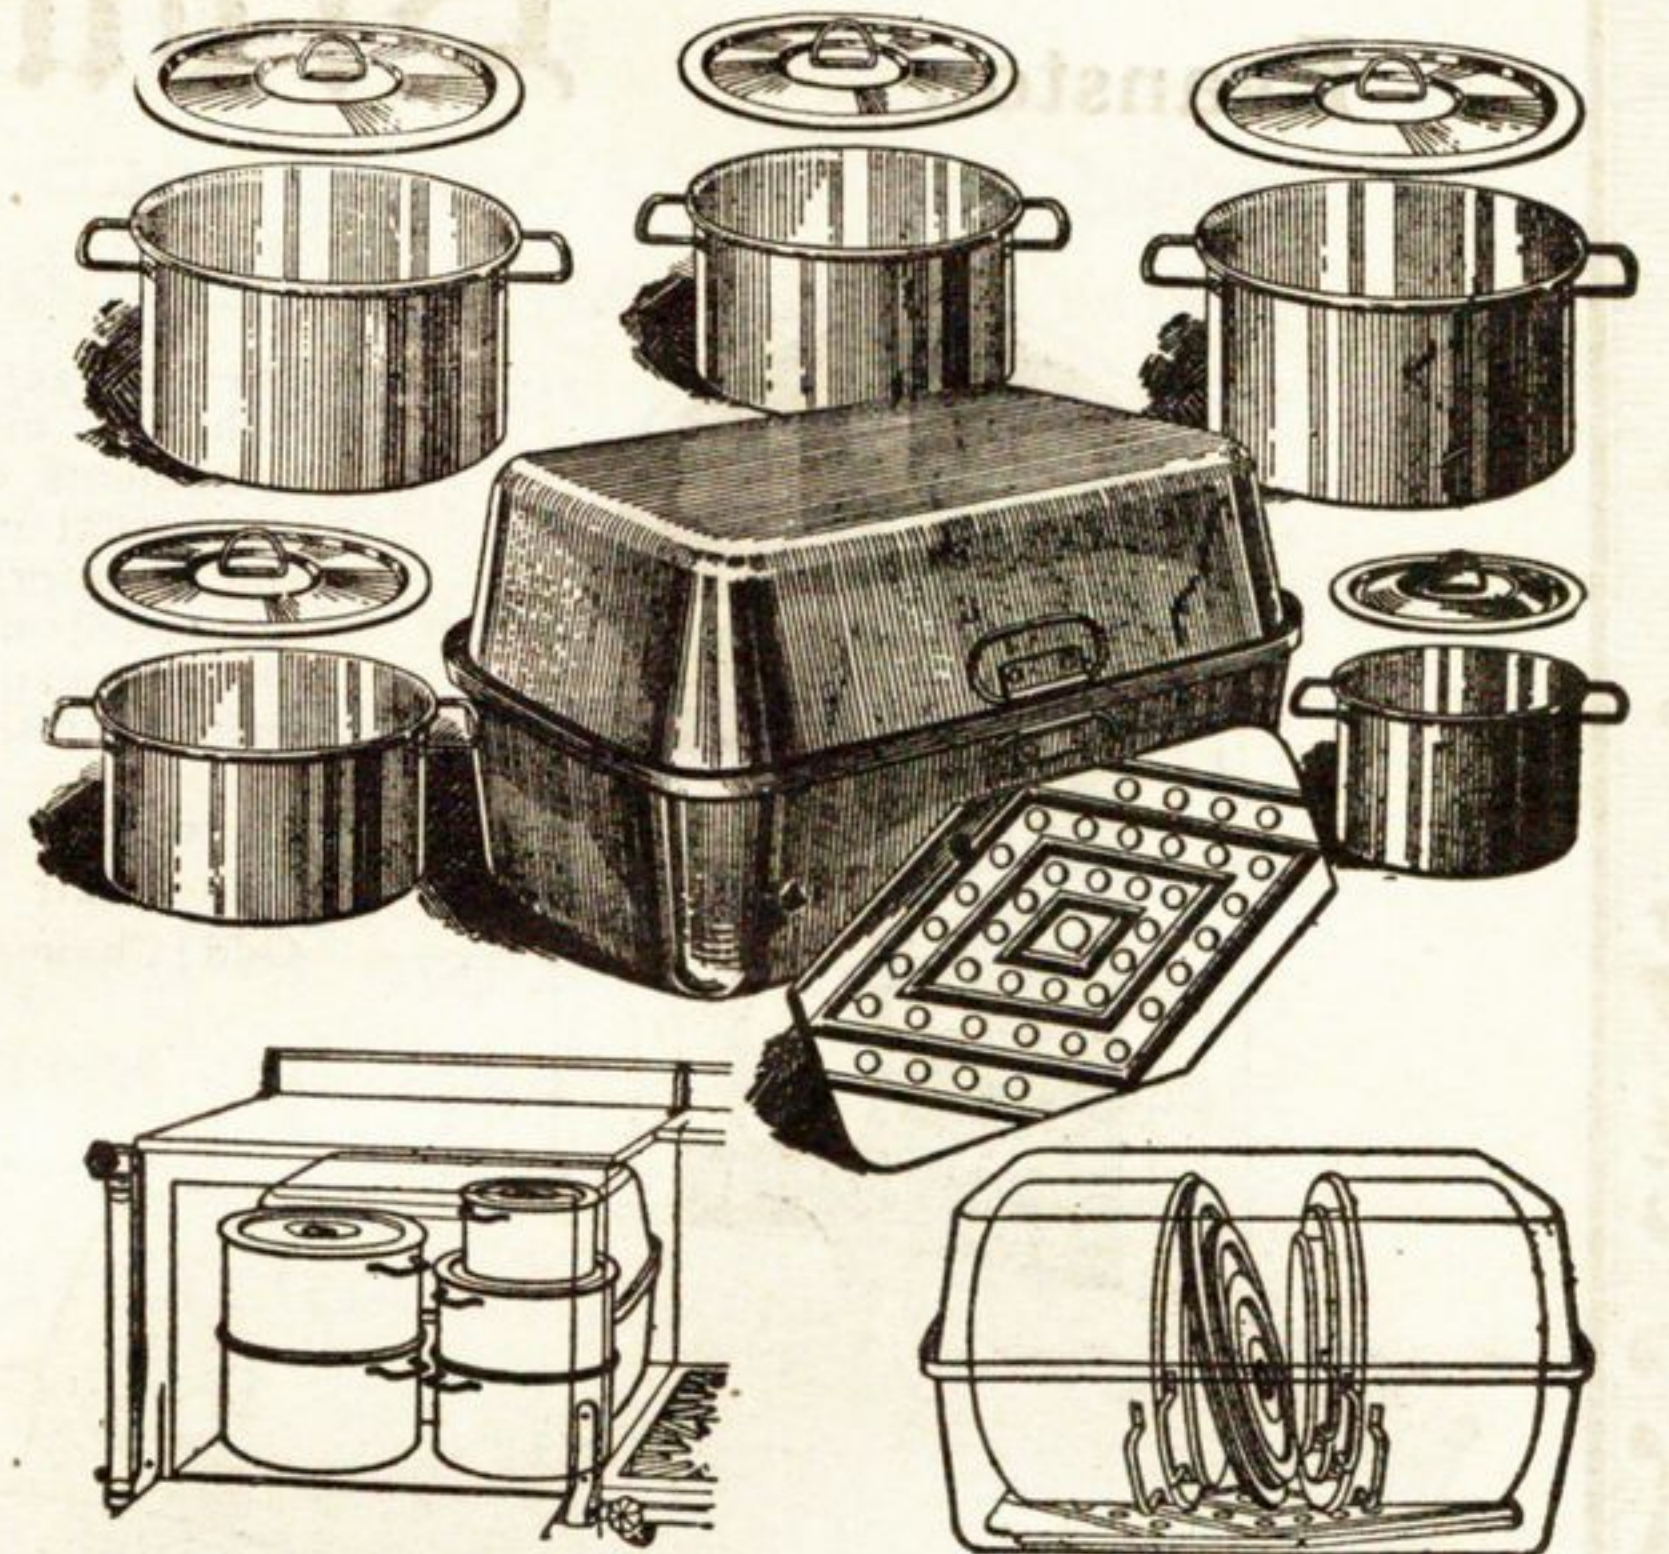

## This Beautiful Set Consists of

- 1 Double Roaster and Rack
- 2 two-quart Stew Pans and Covers

- 2 three-quart Stew Pans and Covers
- 1 one-quart Stew Pan and Cover

We Offer this \$10.00 Allowance and Premium Offer Only to Induce Early Buying