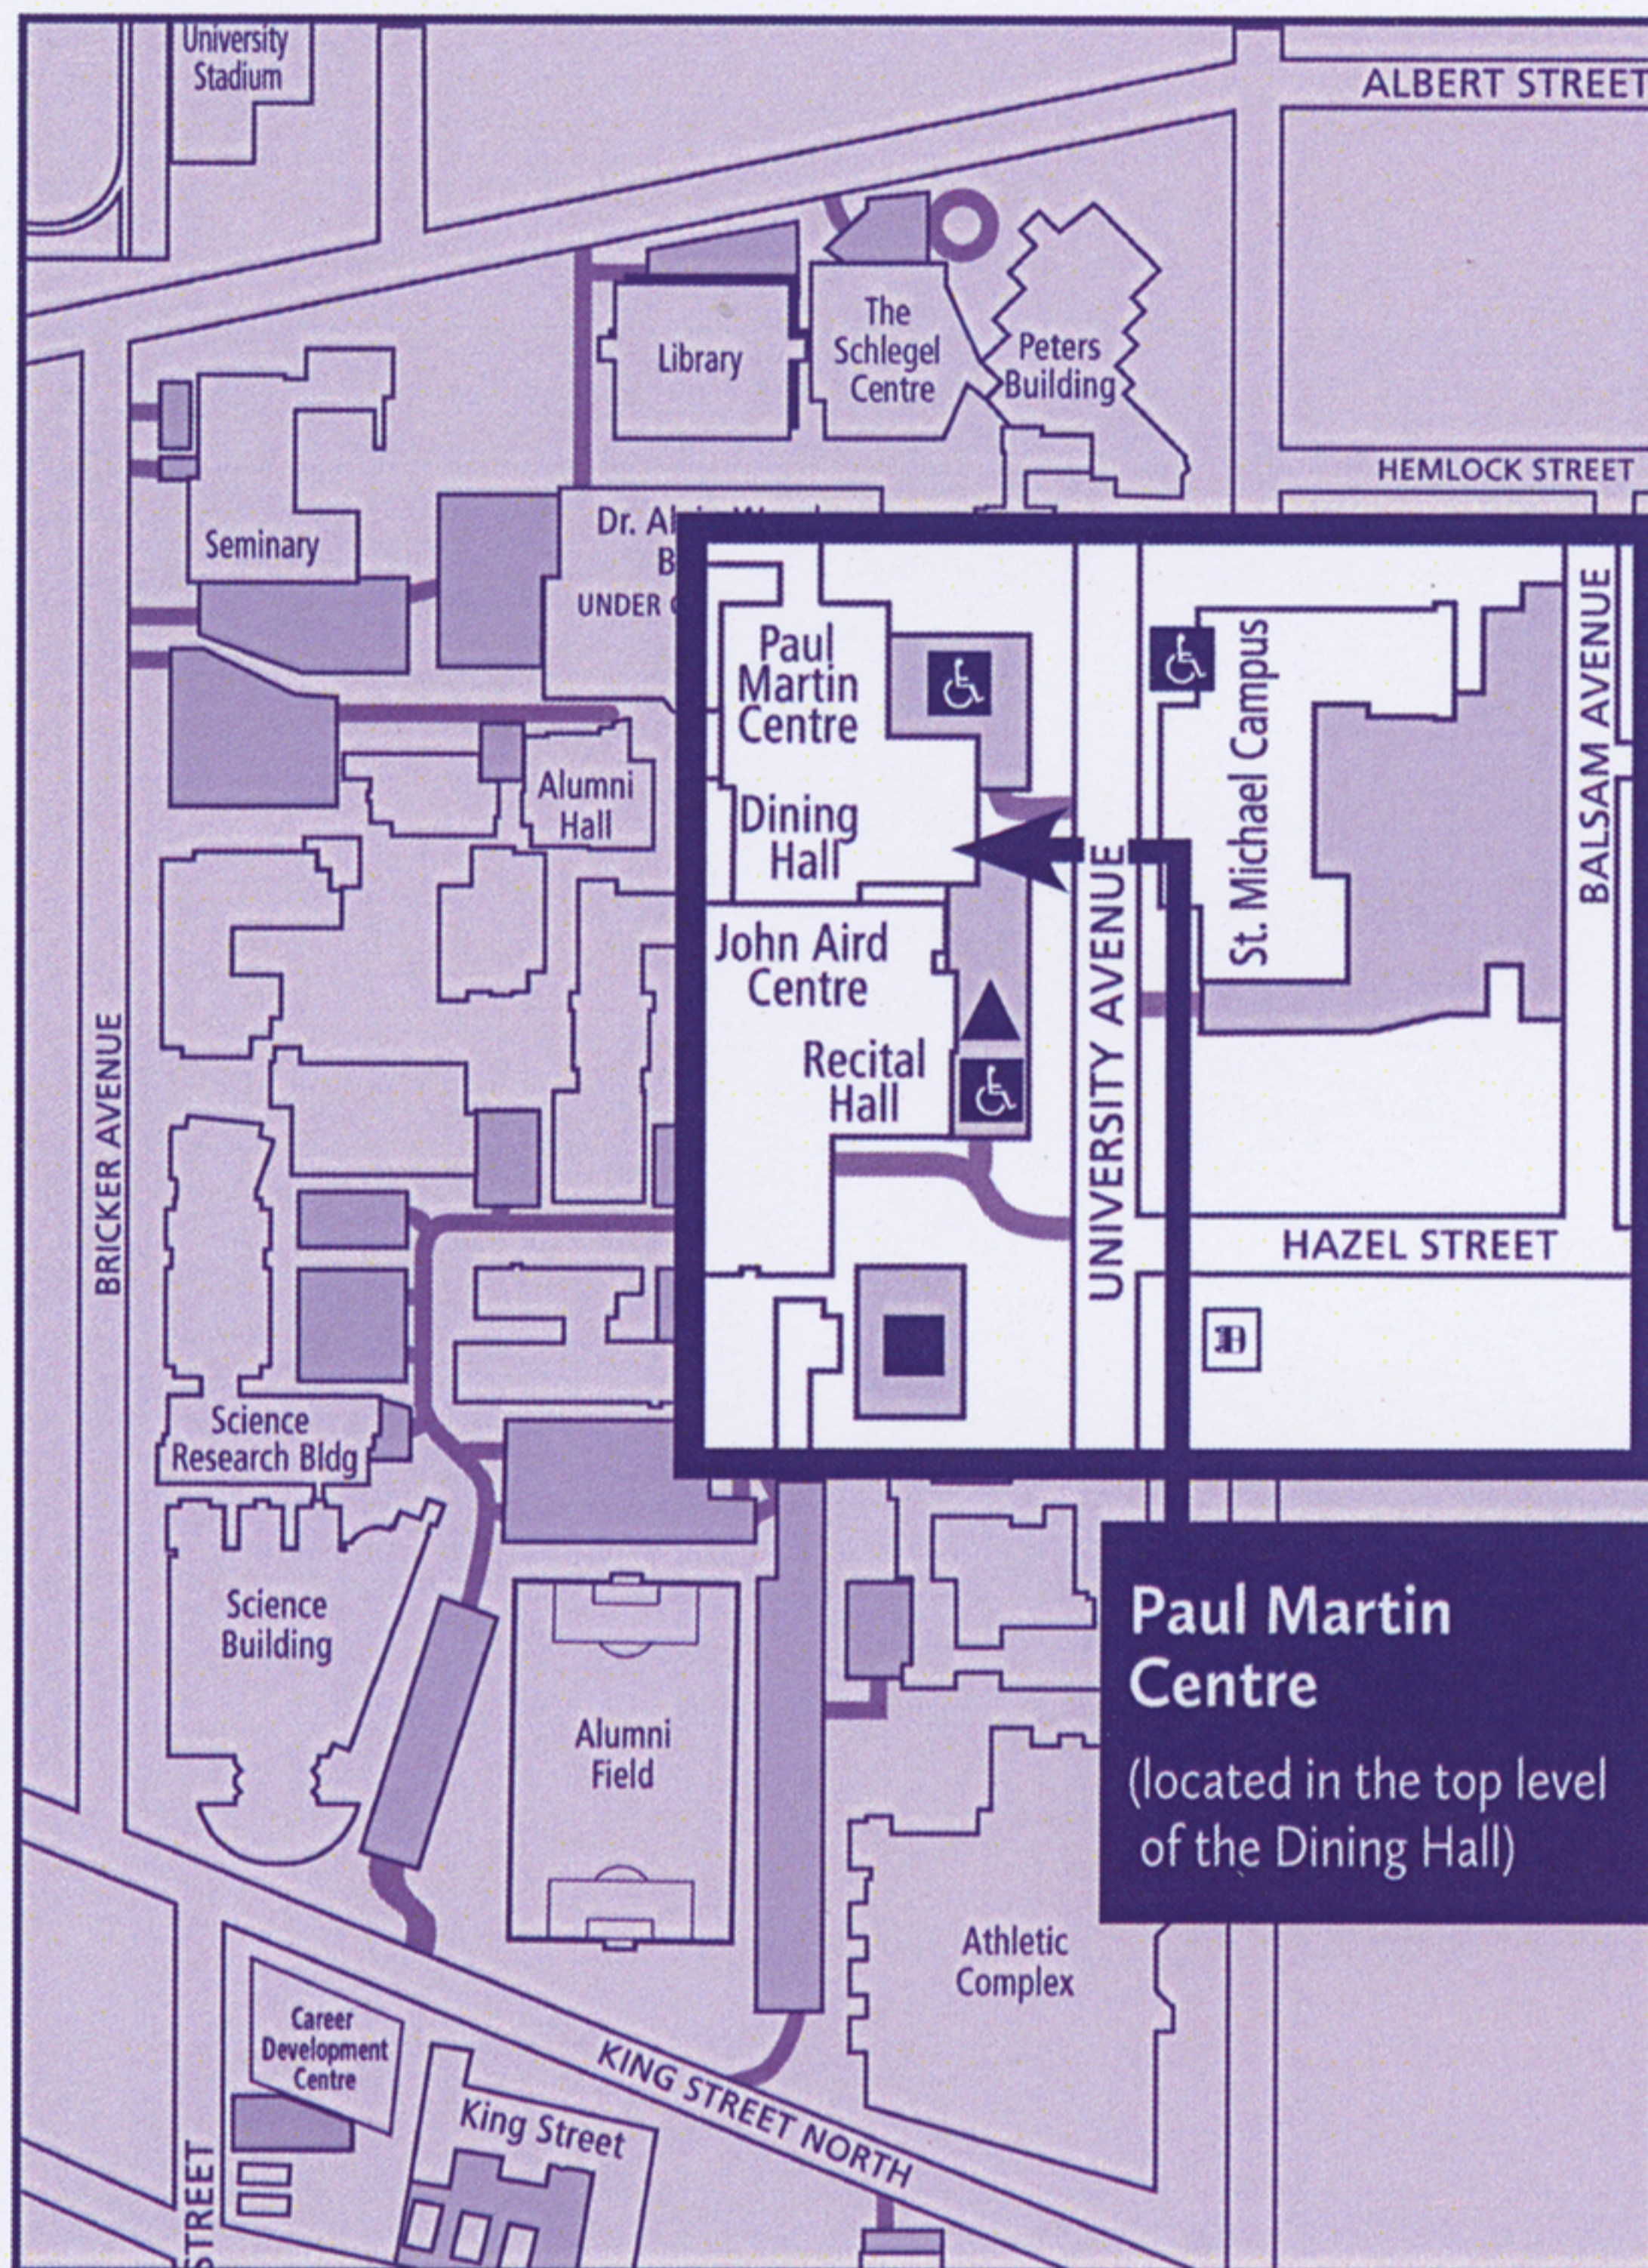

Waterloo Campus

Paul Martin Centre
 (located in the top level of the Dining Hall)

MAP LEGEND

-  Special Needs parking
-  Metered parking/ Pay and display
-  Bus stop

WILFRID LAURIER UNIVERSITY

Waterloo | Brantford | Kitchener | Toronto

75 University Avenue West, Waterloo, Ontario, Canada N2L 3C5