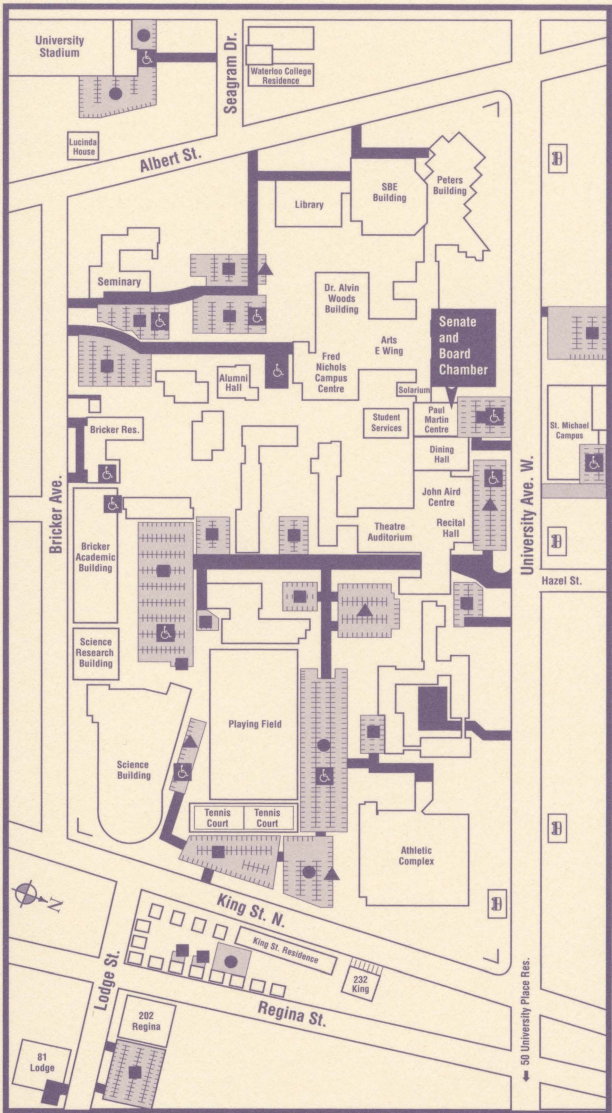

Recipients of the Award for Teaching Excellence

Robert Gebotys | Joanna Ochocka

WATERLOO MEMORIAL
RECREATION COMPLEX

*101 Father David Bauer Drive,
Waterloo, Ontario*

Location Maps

Spring Convocation 2005

AREA MAP: WATERLOO MEMORIAL RECREATION COMPLEX

Spring Convocation 2005

Locating Waterloo From Highway 401

Exit Highway 401 at Kitchener-Waterloo Highway 8 west and follow to Highway 7 east/Highway 85 north*, which is the local expressway – the Conestoga Parkway. Exit the Parkway (Highway 85 north*) at University Avenue West and follow University Avenue to Wilfrid Laurier University which is on your left.

* formerly Highway 86

WATERLOO MEMORIAL RECREATION COMPLEX

101 FATHER DAVID BAUER DRIVE

Tel: (519) 886-1177

➔ One way streets

▣ Parking

■ Waterloo Memorial Recreation Complex

Map courtesy of Public Affairs, Wilfrid Laurier University

CAMPUS MAP: WILFRID LAURIER UNIVERSITY

Parking and Facilities Locator

- Faculty and Staff Parking
- Student Parking
- Metered Parking
- Special Needs Parking
- Bus Stop