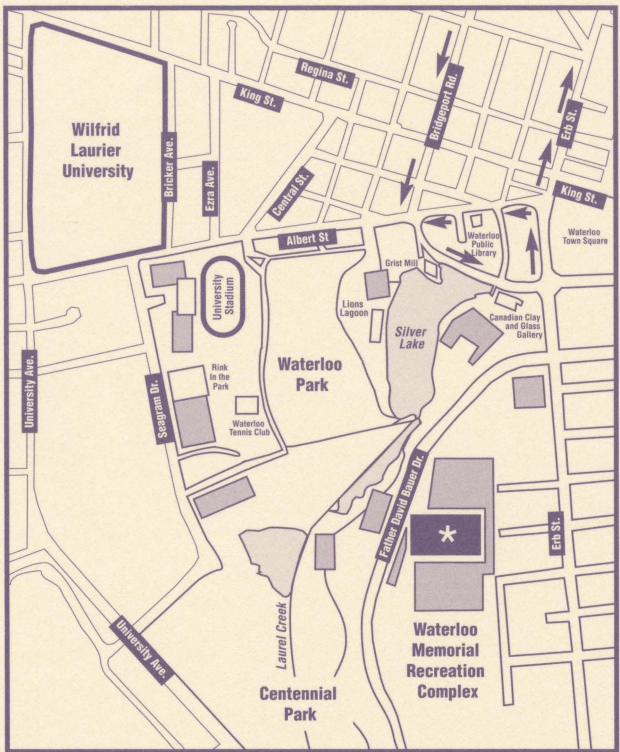

Recipients of the Award for Teaching Excellence

Robert Gebotys | Joanna Ochocka

WATERLOO MEMORIAL
RECREATION COMPLEX

*101 Father David Bauer Drive,
Waterloo, Ontario*

Location Maps

Spring Convocation 2005

AREA MAP: WATERLOO MEMORIAL RECREATION COMPLEX

Spring Convocation 2005

Locating Waterloo From Highway 401

Exit Highway 401 at Kitchener-Waterloo Highway 8 west and follow to Highway 7 east/Highway 85 north*, which is the local expressway – the Conestoga Parkway. Exit the Parkway (Highway 85 north*) at University Avenue West and follow University Avenue to Wilfrid Laurier University which is on your left.

* formerly Highway 86

WATERLOO MEMORIAL RECREATION COMPLEX

101 FATHER DAVID BAUER DRIVE

Tel: (519) 886-1177

➔ One way streets

▣ Parking

■ Waterloo Memorial Recreation Complex

Map courtesy of Public Affairs, Wilfrid Laurier University

CAMPUS MAP: WILFRID LAURIER UNIVERSITY

Parking and Facilities Locator

- Faculty and Staff Parking
- Student Parking
- Metered Parking
- Special Needs Parking
- Bus Stop