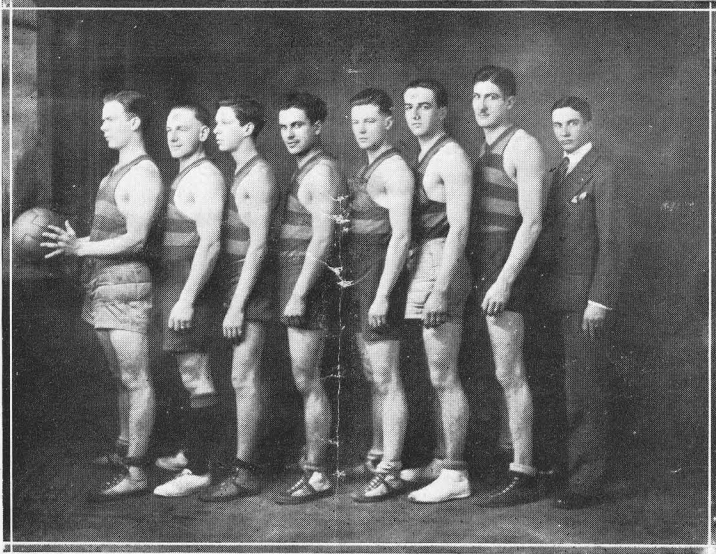

BASKETBALL TEAM