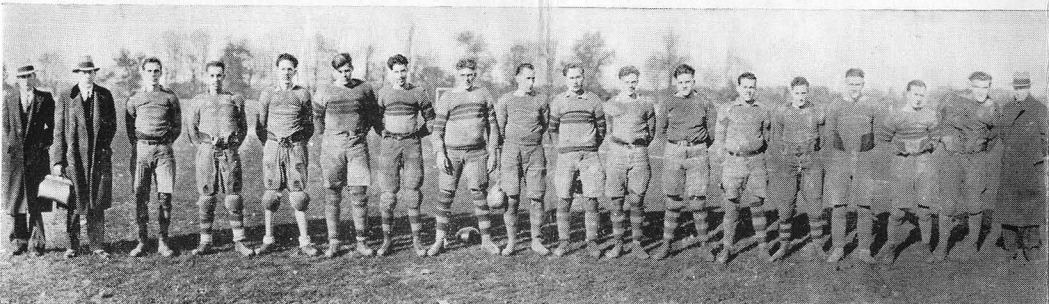

Entrance Requirements

They are the same as entrance into University College: Junior or Senior Matriculation or Principal's recommendation to the Department of Education.

A Small College

WATERLOO can accommodate 250 students. A small college has definite advantages: the individuality of every student is more certain to be recognized and preserved; better opportunity for every student to know better every fellow-student and develop that comradeship and those friendships which create a home-like atmosphere and make life sweeter and more attractive. The closer contact between student and professor in the uniformly small classes assures personal guidance and individual help to every student.

Student Activities

In a small college like Waterloo every student is definitely assured of a place and a part in societies, athletics and sports. In a large college only a minority has these chances. The following societies offer every student the opportunity to exercise initiative and develop his faculties:

Athenaeum and Literary	Public Speaking
French Circle	Class Dramatics
Germania	Chapel and Choir
Classical	The College Cord (the college paper)

Athletics

Basketball and hockey teams in accredited intercollegiate associations; tennis clubs. The Seagram Memorial Field and tennis courts, together with the gymnasium, offer students every opportunity to develop their physical prowess.

RUGBY TEAM