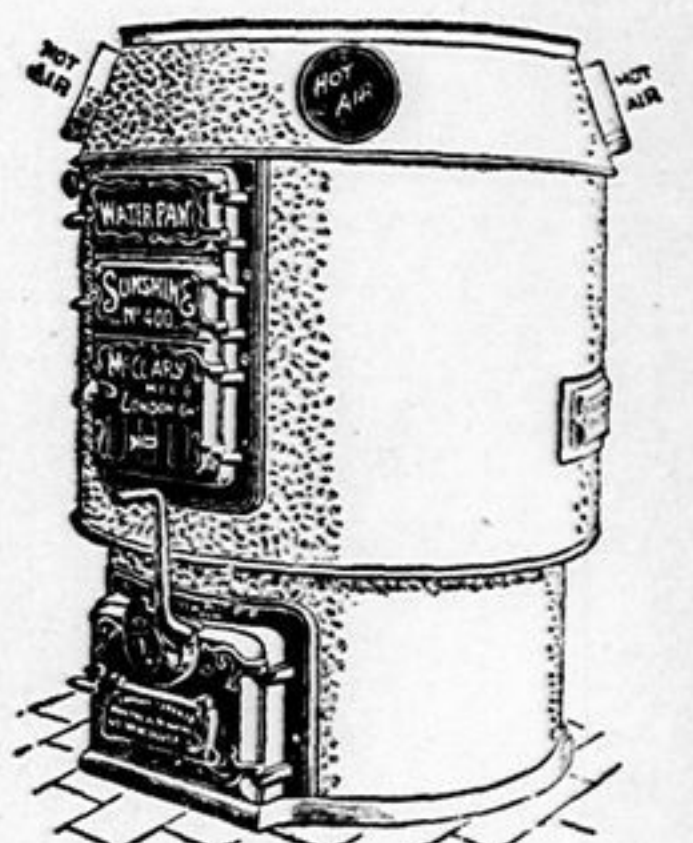

Pandora Range

Pandora Range

The "Pandora" Range, made by McClary's in London is the most talked of and best working Range in Canada. It has many new labor and fuel saving features which are not found in any other stove. It is also a very handsome Range, being tastily dressed with nickle trimmings, and these combined with its smooth bold carvings and rich, massive castings give it an elegant appearance. We invite you to see this Range whether you wish to buy or not.