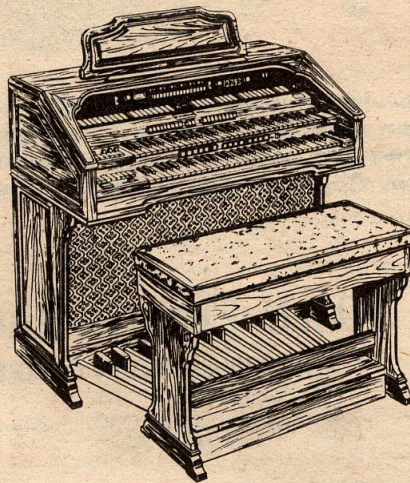

"House of Keyboards"

Featuring
Pianos
by
LOWREY
STORY — CLARK
Organs
by
HAMMOND
LOWREY

"Your Local, Full Service, Home Keyboard Centre"

- Piano and Organ Sales
- Piano Maintenance Service
- Factory Authorized Organ Service
- Private Piano Lessons
- Private Organ Lessons
- Free Introductory Organ Courses
- Active Organ Club
- Regular Concerts — Promotions

"House of Keyboards"

5349 Lakeshore Rd. E.
Skyway Plaza
Burlington

637-9663

In our young country
there are few enterprises
in the century club.
Happy hundredth to
The Oakville Journal Record.

Scotiabank
THE BANK OF NOVA SCOTIA

founded in 1832