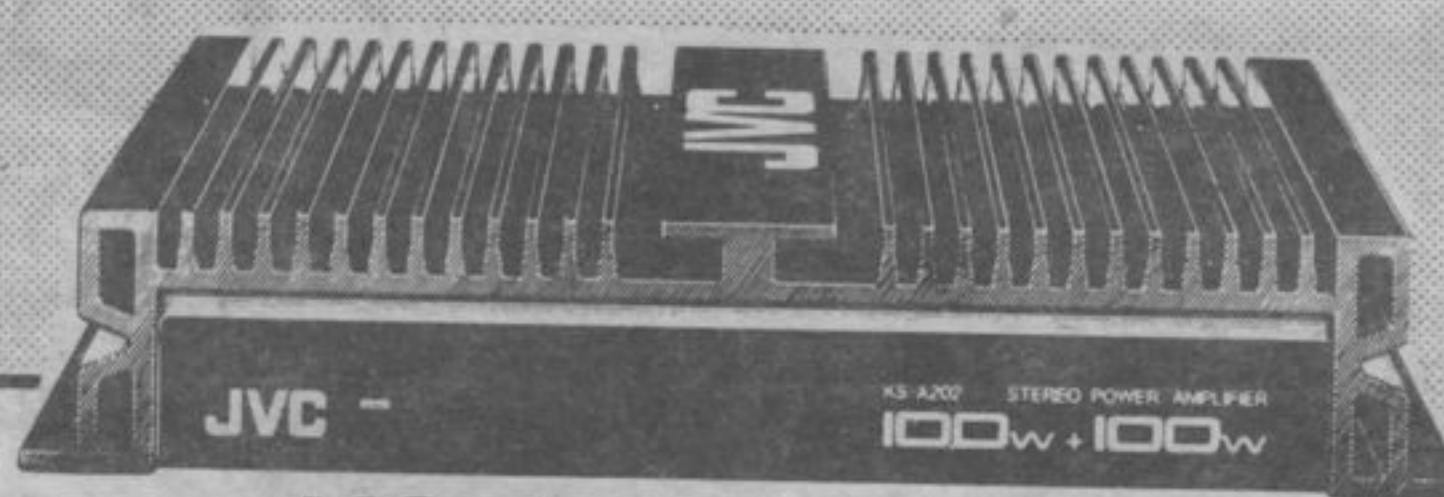

KS-A204 POWER AMPLIFIER

• (100 + 30) Watts X2 or 200 Mono Plus 30 Watts X2

$422