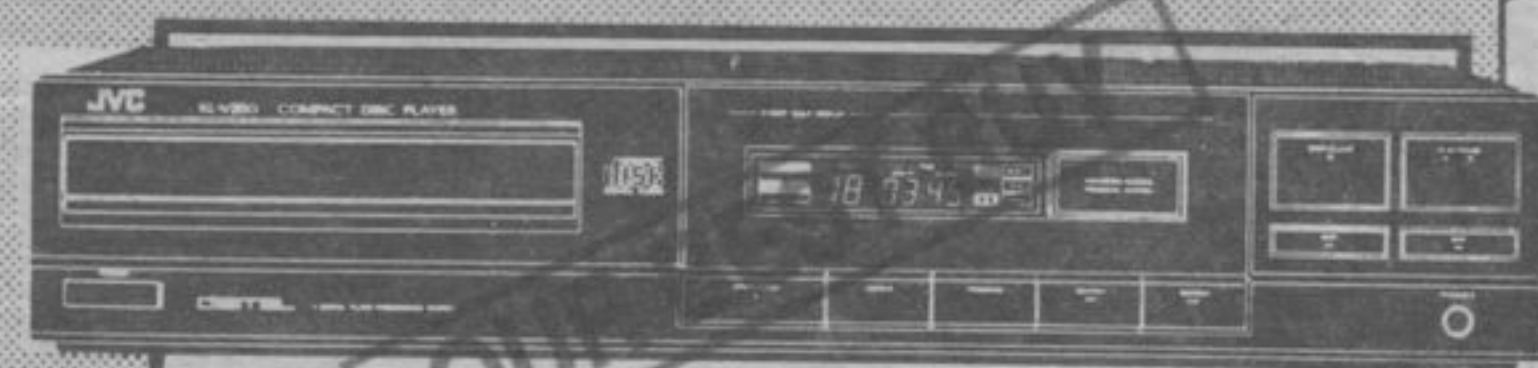

JVC XLV250

Compact Disc, high precision, 3-Beam laser pickup, random access up to 15 tracks, remote compatible

was $375

COMPACT disc DIGITAL AUDIO

$258