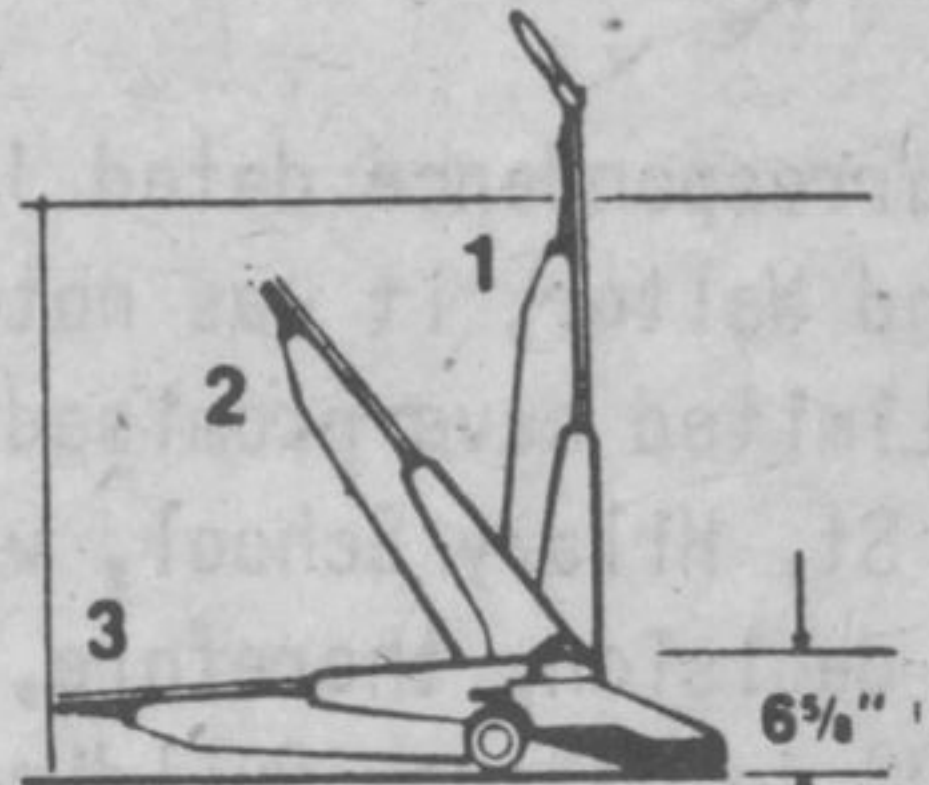

THE BEST WE'VE EVER SOLD

The ultimate CLEANING SYSTEM Hoover CONCEPT ONE™

MODEL NO. 3101-050

CREATED TO COMPLEMENT YOUR LIFESTYLE SELF PROPELLED

\$389.95

NCHC

Power-Seal Attachments

COMPLETE WITH ATTACHMENTS
CHARGE-X - MASTERCHARGE OR OUR CONVENIENT PAYMENT PLAN.

CONCEPT ONE Model 4201-001 with less features available for \$299.95 (with attachments).

SOFT-TOUCH CORD REWIND
Controlled rewind for smooth retraction (Models U4201 U3101) Other models with convenient cord wrap on the handle

CLEANS UNDER FURNITURE... THREE-POSITION HANDLE
Dual handle release pedals for right or left foot convenience. Cleaner lays really flat in low position - gets under furniture!

QUADRAFLEX™ AGITATOR
11 1/2 INCH BRUSHED WIDTH!
Four brushes placed in twin full-length spiral spans provide double the brushing and grooming action of previous models. Precision angled bristles reinforced by beater bars begin to flex on carpet contact. Bristle tension builds as the agitator turns suddenly bristles spring free! Kinetic action pitches dirt and litter into the turbulent suction stream - grooms carpet nap beautifully

EDGE-CLEANING... PLUS!
EDGE-BRUSHING
Sweeping action within 3/16" of the baseboard! Closer than any other domestic upright.
EDGE SUCTION
On both sides of the cleaner powerful suction catches dust and litter at the carpet edge.