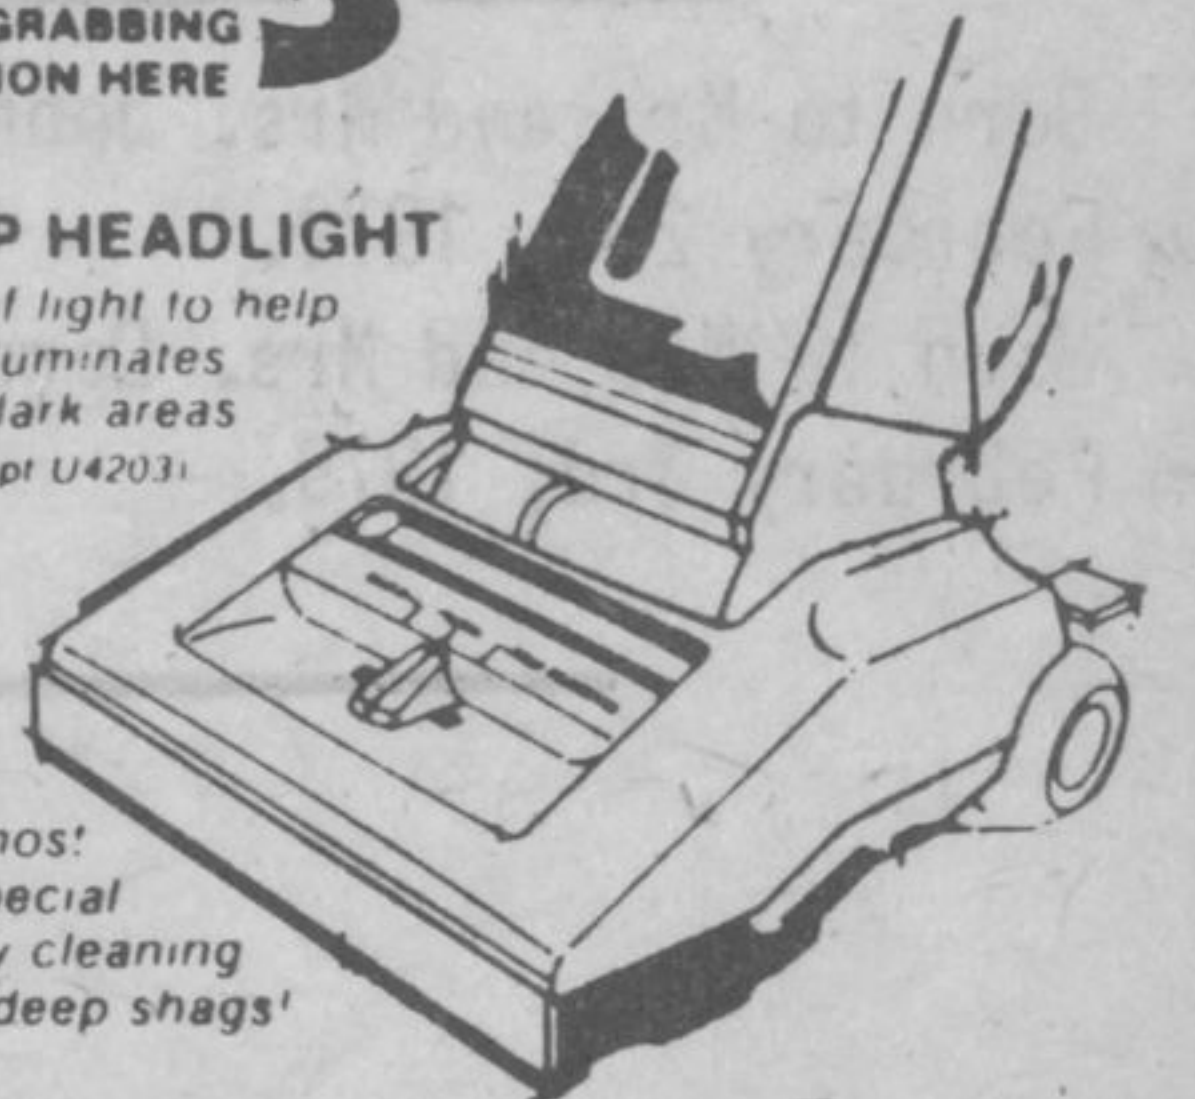

TWIN LAMP HEADLIGHT
Broad, bright beam of light to help seek out litter. Illuminates cleaning path in dark areas. (Except U4203)

COMFORT - CONTOUR GRIP

FINGER TIP TWO-SPEED SWITCH
Select HIGH speed extra power or the quiet efficiency of LOW speed cleaning... on the floor or for attachments. The choice is at your fingertip.

AUTOMATIC CARPET ADJUSTMENT... PLUS!
Floating nozzle adapts automatically to most carpet types - has special settings for really easy cleaning on plush pile and deep shags!