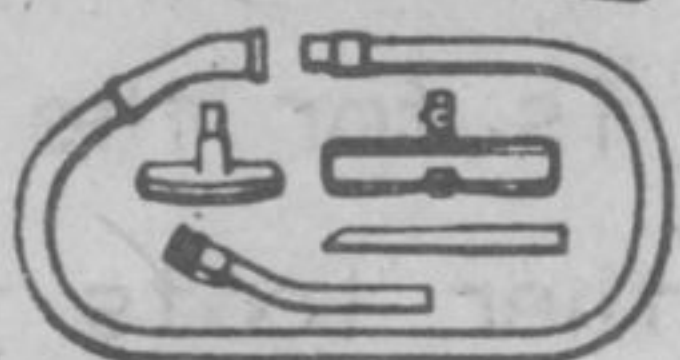

THE BEST WE'VE EVER SOLD

The ultimate CLEANING SYSTEM Hoover CONCEPT ONE™

MODEL NO. 3101-050

CREATED TO COMPLEMENT YOUR LIFESTYLE SELF PROPELLED

\$389.95

NCHC

Power-Seal Attachments

COMPLETE WITH ATTACHMENTS
CHARGE-X - MASTERCHARGE OR OUR CONVENIENT PAYMENT PLAN.

CONCEPT ONE Model 4201-001 with less features available for \$299.95 (with attachments).

SOFT-TOUCH CORD REWIND
Controlled rewind for smooth retraction (Models U4201 U3101) Other models with convenient cord wrap on the handle

CLEANS UNDER FURNITURE... THREE-POSITION HANDLE
Dual handle release pedals for right or left foot convenience. Cleaner lays really flat in low position - gets under furniture!

QUADRAFLEX™ AGITATOR
11 1/2 INCH BRUSHED WIDTH!
Four brushes placed in twin full-length spiral spans provide double the brushing and grooming action of previous models. Precision angled bristles reinforced by beater bars begin to flex on carpet contact. Bristle tension builds as the agitator turns suddenly bristles spring free! Kinetic action pitches dirt and litter into the turbulent suction stream - grooms carpet nap beautifully