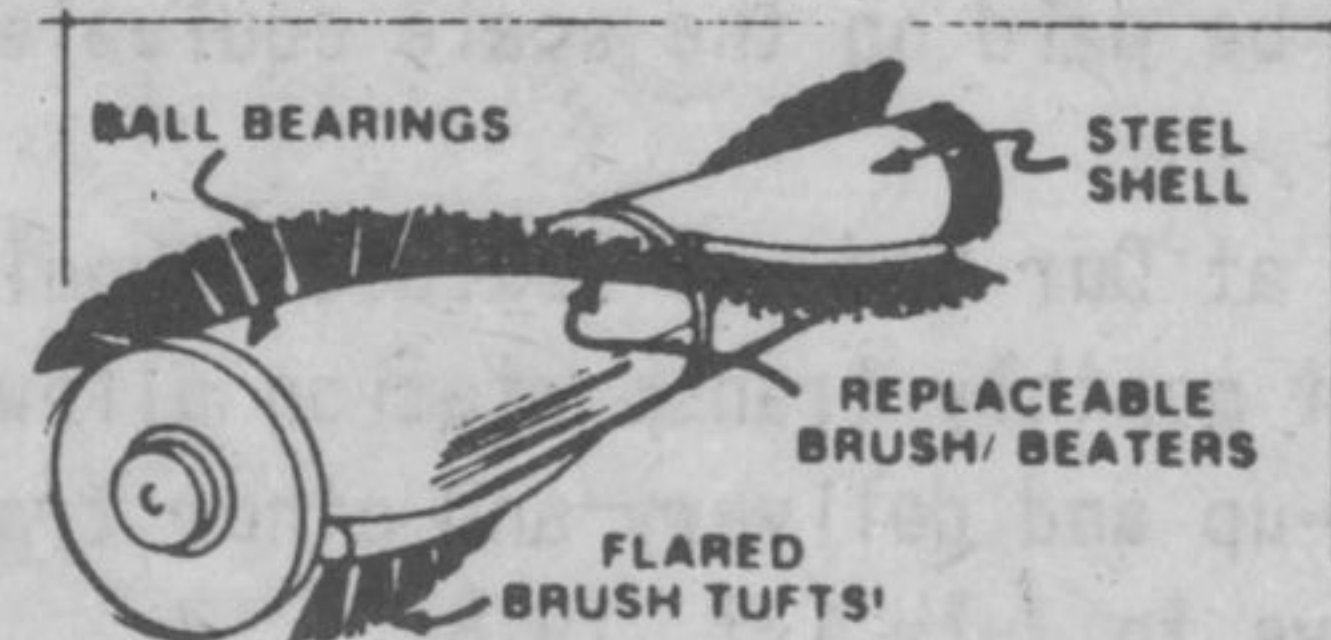

CLEANS UNDER FURNITURE... THREE-POSITION HANDLE
Dual handle release pedals for right or left foot convenience. Cleaner lays really flat in low position - gets under furniture!

QUADRAFLEX™ AGITATOR
11 1/2 INCH BRUSHED WIDTH!
Four brushes placed in twin full-length spiral spans provide double the brushing and grooming action of previous models. Precision angled bristles reinforced by beater bars begin to flex on carpet contact. Bristle tension builds as the agitator turns suddenly bristles spring free! Kinetic action pitches dirt and litter into the turbulent suction stream - grooms carpet nap beautifully