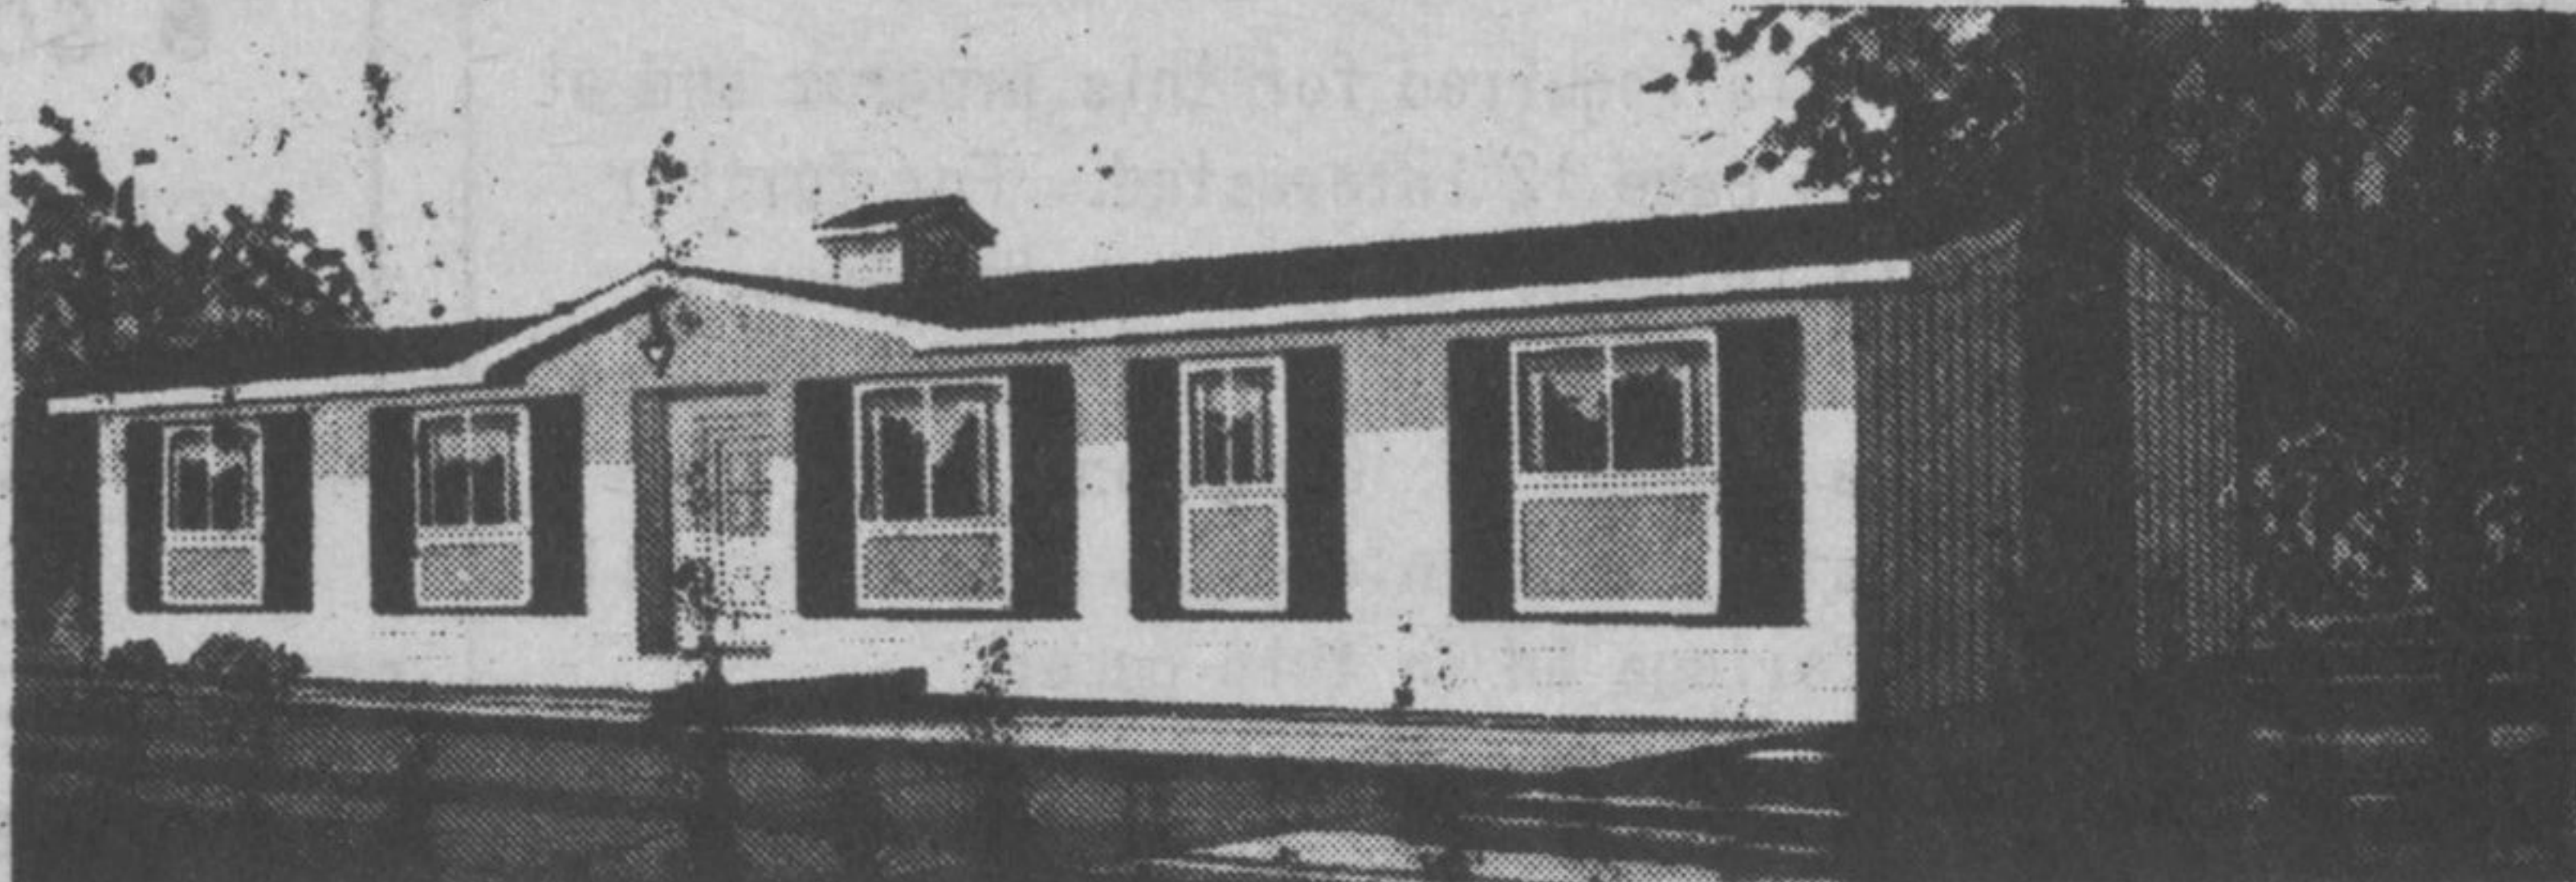

HOME HUMOUR

BY BOB GENDREAU

It wouldn't do any good to see ourselves as others see us. We wouldn't believe it anyway.
*****

The upper crust is just a bunch of crumbs put together by their own dough.
*****

I can't take surprises, when I was born I was so surprised I couldn't take for a year and a half.
*****

I know a guy who claims to have an open mind ... It should be closed for repairs
*****

I've always had trouble with my glasses. I can never find a place to put down the empties.
*****

There's no trouble finding a carpet at Wiseway. We've got the largest selection around.

WISEWAY

HOME & BUILDING CENTRE
MILL ROAD, P.O. BOX 90
TERRACE BAY, ONTARIO P0T 2W0
PHONE: 825-3282
825-3283

Nor-West MOTEL

CAA & AAA APPROVED FAMILY RATES
Clean Quiet Cosy
"On Ground Level Only"
CABLE & COLOR TV - ELECTRIC HEAT
YEAR ROUND COMMERCIAL RATES
HWY 17 N W
SCHREIBER **824-2501**
WEST ENTRANCE
IF BUSY
CALL **824-2800**

ATTENTION! HOME BUYERS!