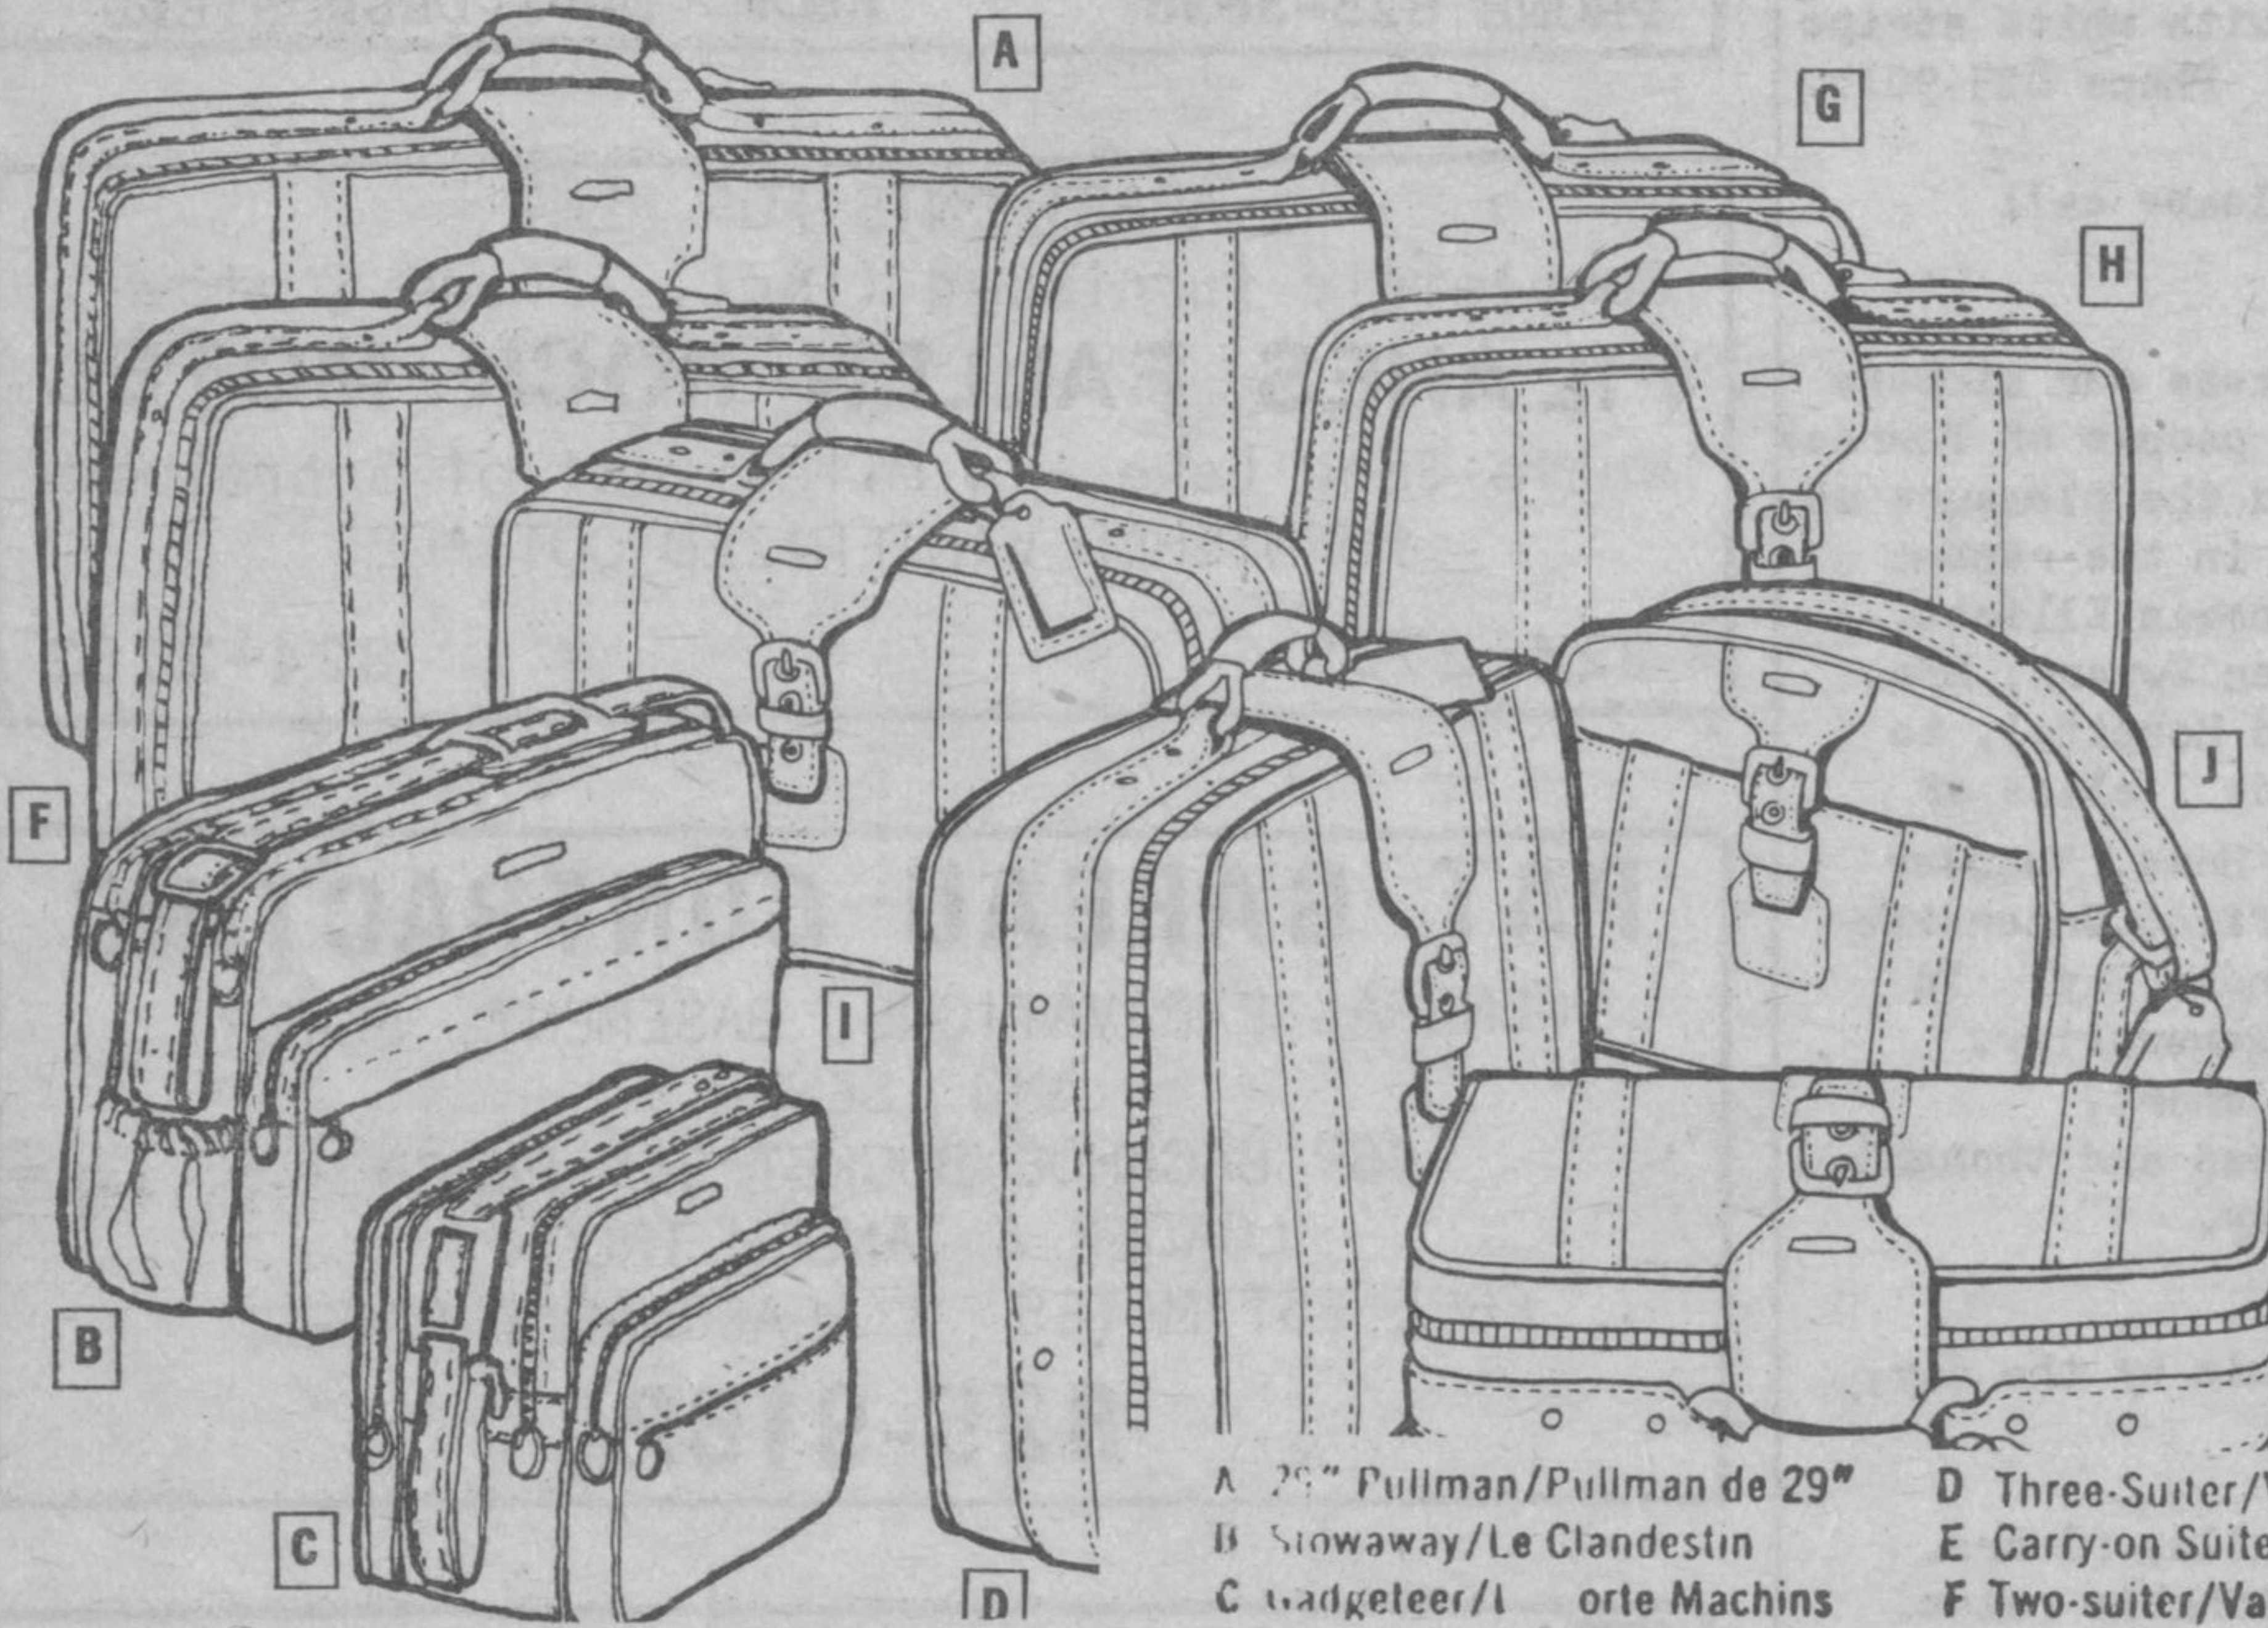

the Bay

SCHREIBER, ONTARIO

SUMMER TRAVELERS GO FOR
new luggage

THURS, FRI & SAT

JUNE 1, 2 & 3

Caribbea III

CARIBBEA III

	RETAIL	Sale
TOTE	\$35.00	\$28.88
20" CARRY-ON	\$57.50	\$44.00
24" COMPANION	\$67.50	\$51.88
26" COMPANION	\$75.50	\$61.88
29" COMPANION	\$82.50	\$69.00
GADGETEER	\$39.50	\$29.88
STOWAWAY	\$49.00	\$39.88
TAGALONG WHEELS	\$ 9.95	\$ 7.88

Colours:

- Camelo Tan
- Marino Blue
- Lido Green

NEW TAG-A-LONG® WHEELS.
ROULETTES TAG-A-LONG®

ASK ABOUT HANDY
NEW WHEEL KIT
INFORMEZ-VOUS DE
NOTRE NOUVEAU
SET DE ROULETTES

- A 29" Pullman/Pullman de 29"
- B Stowaway/Le Clandestin
- C Gadgeteer/Le Porte Machins
- D Three-Suiter/Valise trois complets
- E Carry-on Suiter/Valise un complet
- F Two-suiter/Valise deux complets
- G 26" Pullman/Puliman de 26"
- H 24" Pullman/Pullman de 24"
- I Carry-on O'Nite/Valise court séjour

Colours: Tan, Rust & Blue

- Ladies Tote \$18.88
- Ladies Week-end \$39.88
- Ladies 27" Overseas on Wheels \$69.00
- Ladies Pullman on Wheels \$74.00

3-Piece Luggage Sets

For light-weight travelling, choose this durable soft-sided set. Consists of 16" tote, 21" carry-on and 26" pullman with wheels. Carry-on and pullman feature vinyl-coated steel frame, padded handles and self-repairing zipper. In Tan, Rust or Lt. Blue.

Set, **69.99**

3-Piece Soft-Sided Luggage Set

Our bargain priced Cosmopolitan Group is a great, lightweight travelling companion in the latest contour styling. Soft-touch expanded vinyl for more packing room. Set consists of tote, 20" weekender, 24" pullman on wheels. Colors: Tan or Blue. SBD22