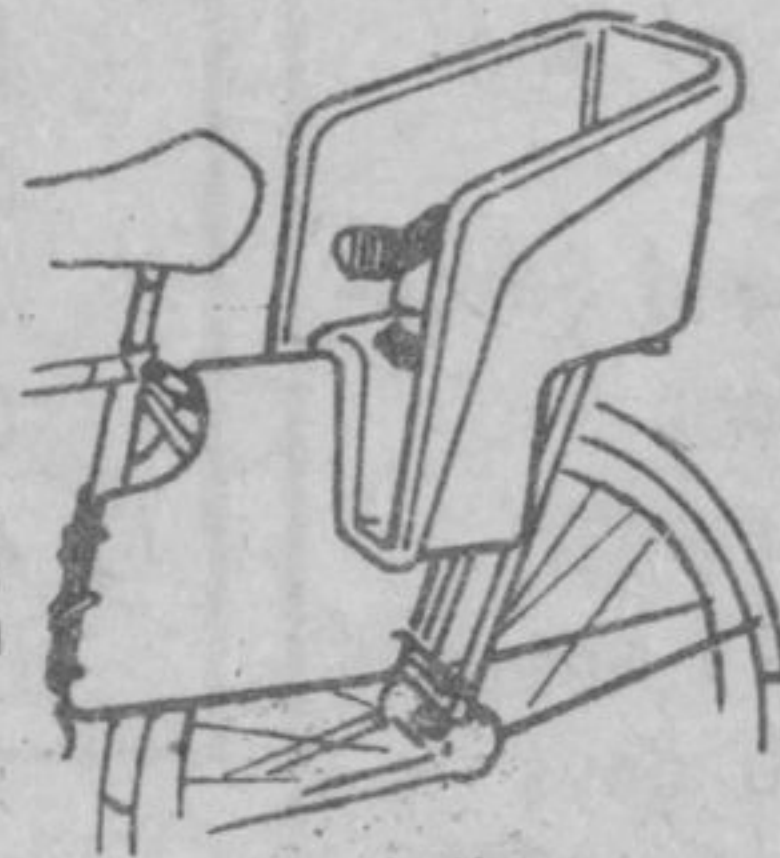

Electric Lawnmowers

Features 18" stamped steel deck with single blade and side discharge. Chrome-plated folding swing-over handle with vinyl grip. GS5 **Each, \$109**

5-pce. Barbecue Tool Sets

Includes barbecuing fork, tongs, hamburger turner, brush and skewer, all in chrome finish and hardwood handles. PS16 **Set, 4.99**

Handy Bar-B-Q Tables

A useful outdoor item. Sturdy plastic table, 18" high with 19" circular top. White with clear inset and White fillgree base. PS27 **Each, 2.99**

Safe Child Carriers

Weatherproof, high-impact molded plastic seat with nylon seat belt. Safely holds child up to 40 lbs. BC38 **Each, 12.99**

SWING SETS

4-legged set, easy assembly, two swings, one with rings, one with bar and 2 seat glide ride. **44.99**

MEN'S SQUALL JACKETS

Nylon, wet look with cotton flannel lining, zip front, navy, red, blue or white. Sizes 36 to 46. **19.99**