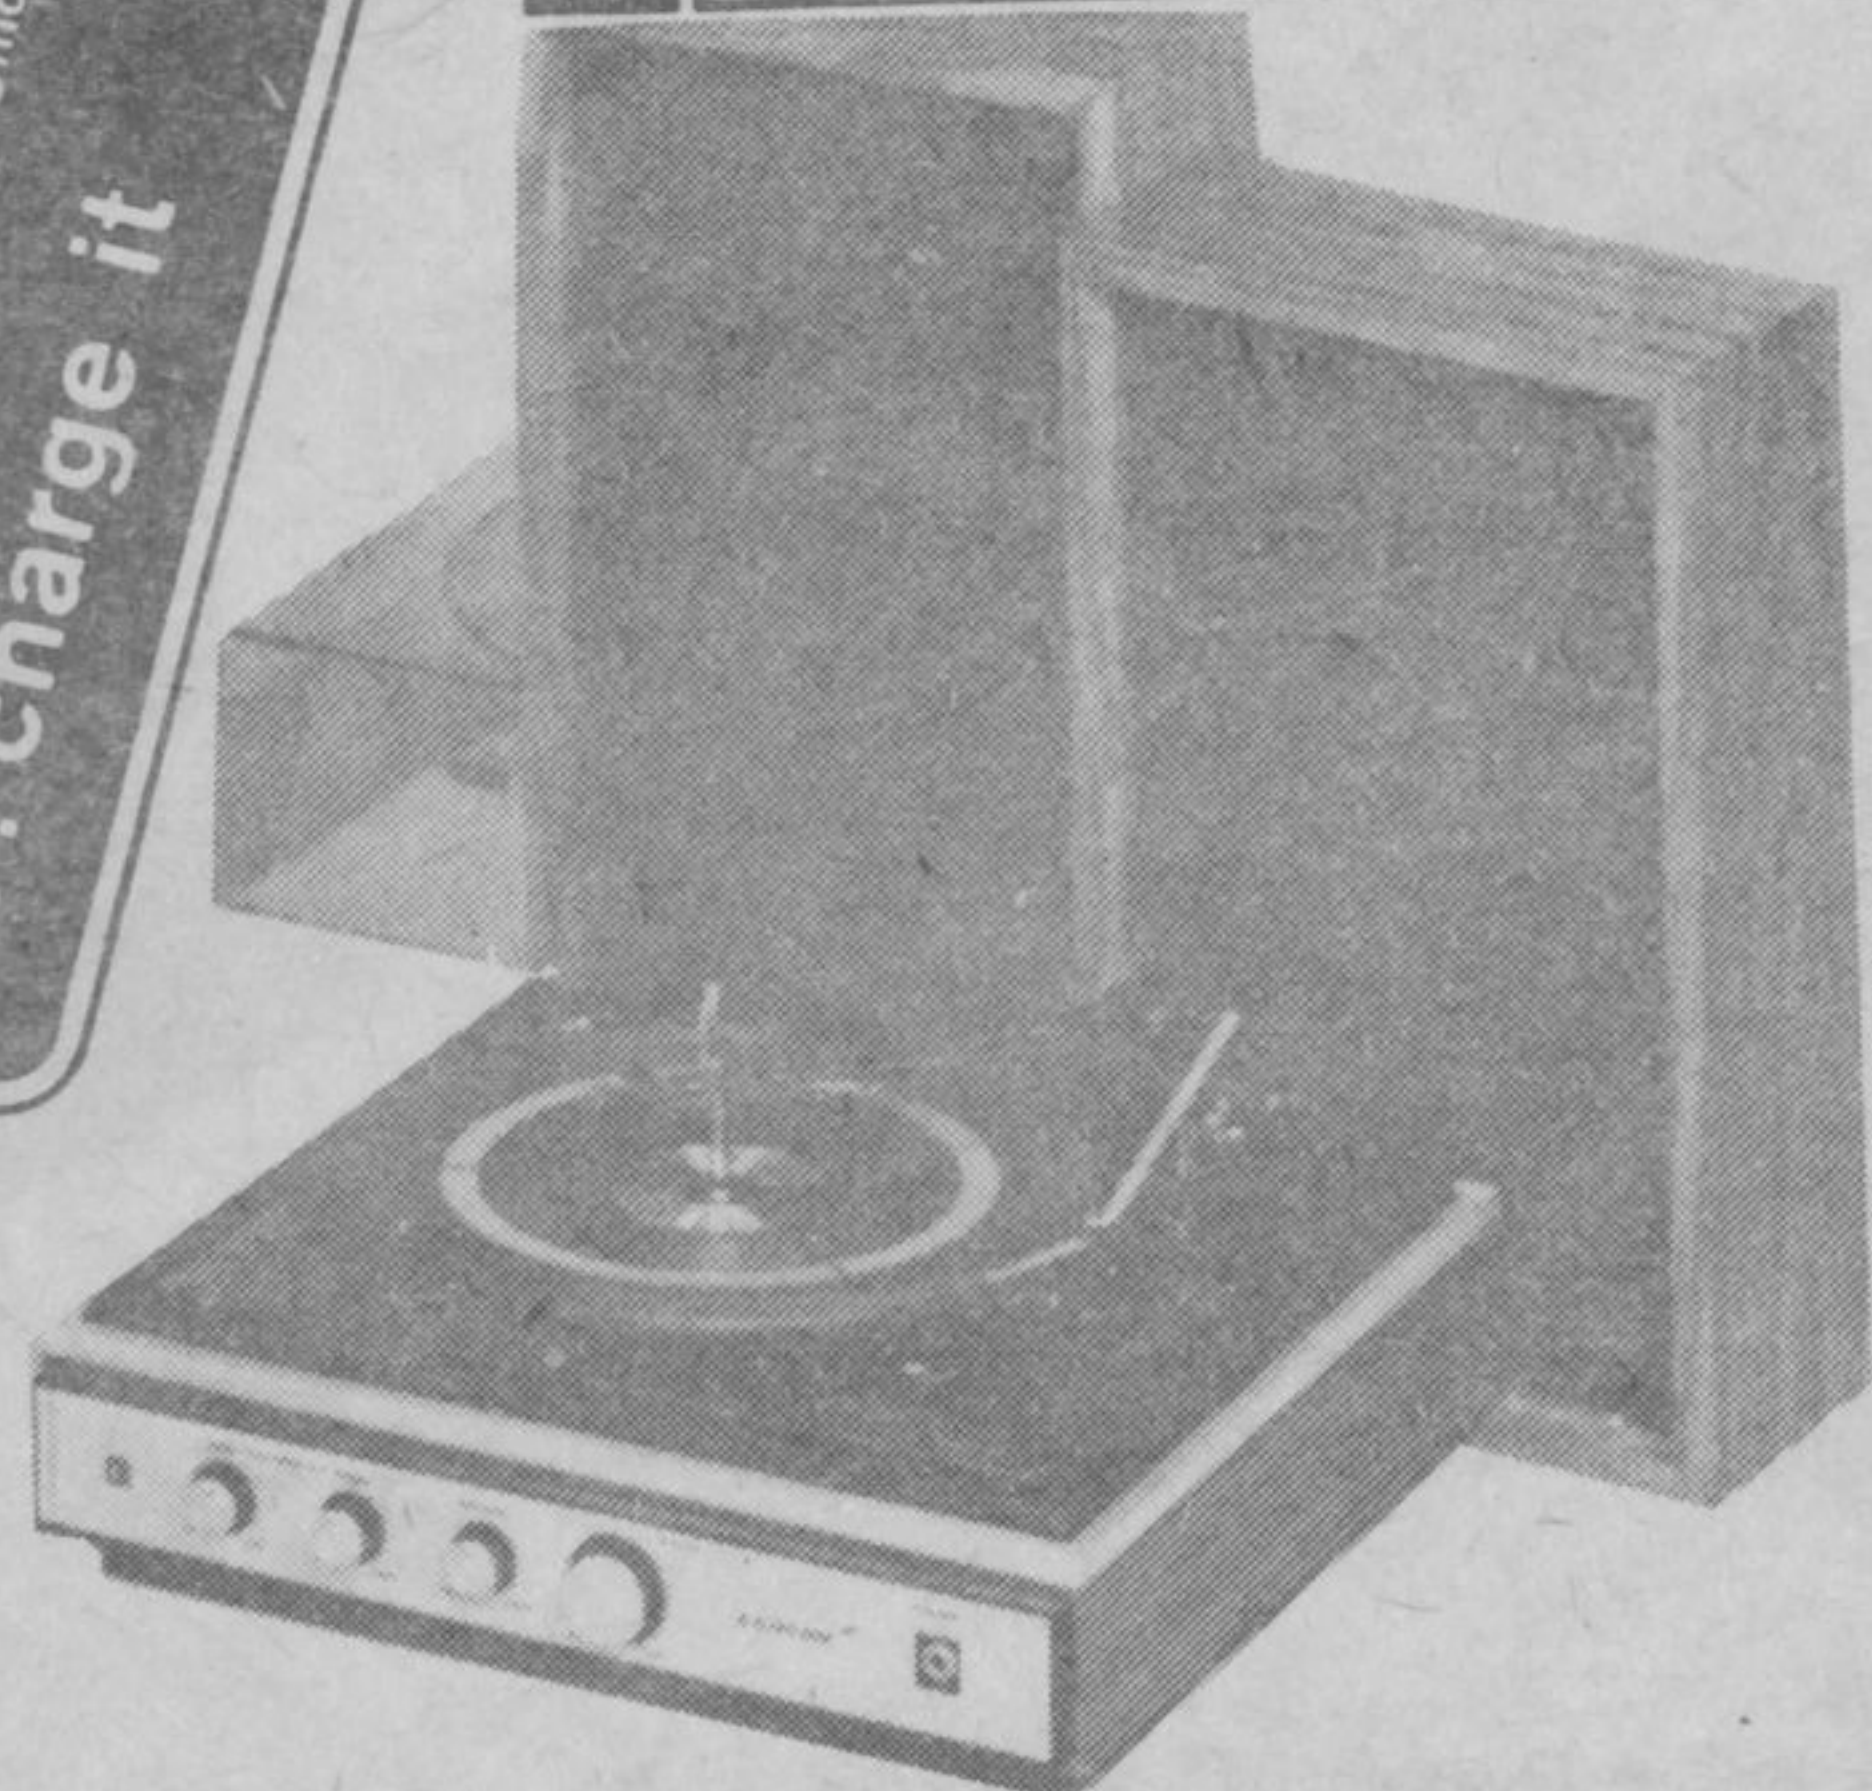

Cassette or 8-Track Component Units

$329

Either Unit,

PRICES IN EFFECT
THURS., FRI., & SAT.
DECEMBER 1, 2, 3

Use your Bay Account.

it makes shopping a whole lot easier

Give yourself credit
for special sales everyday values and much more... at Bay stores across Canada stop at the Credit Office to open an account now... **charge it**