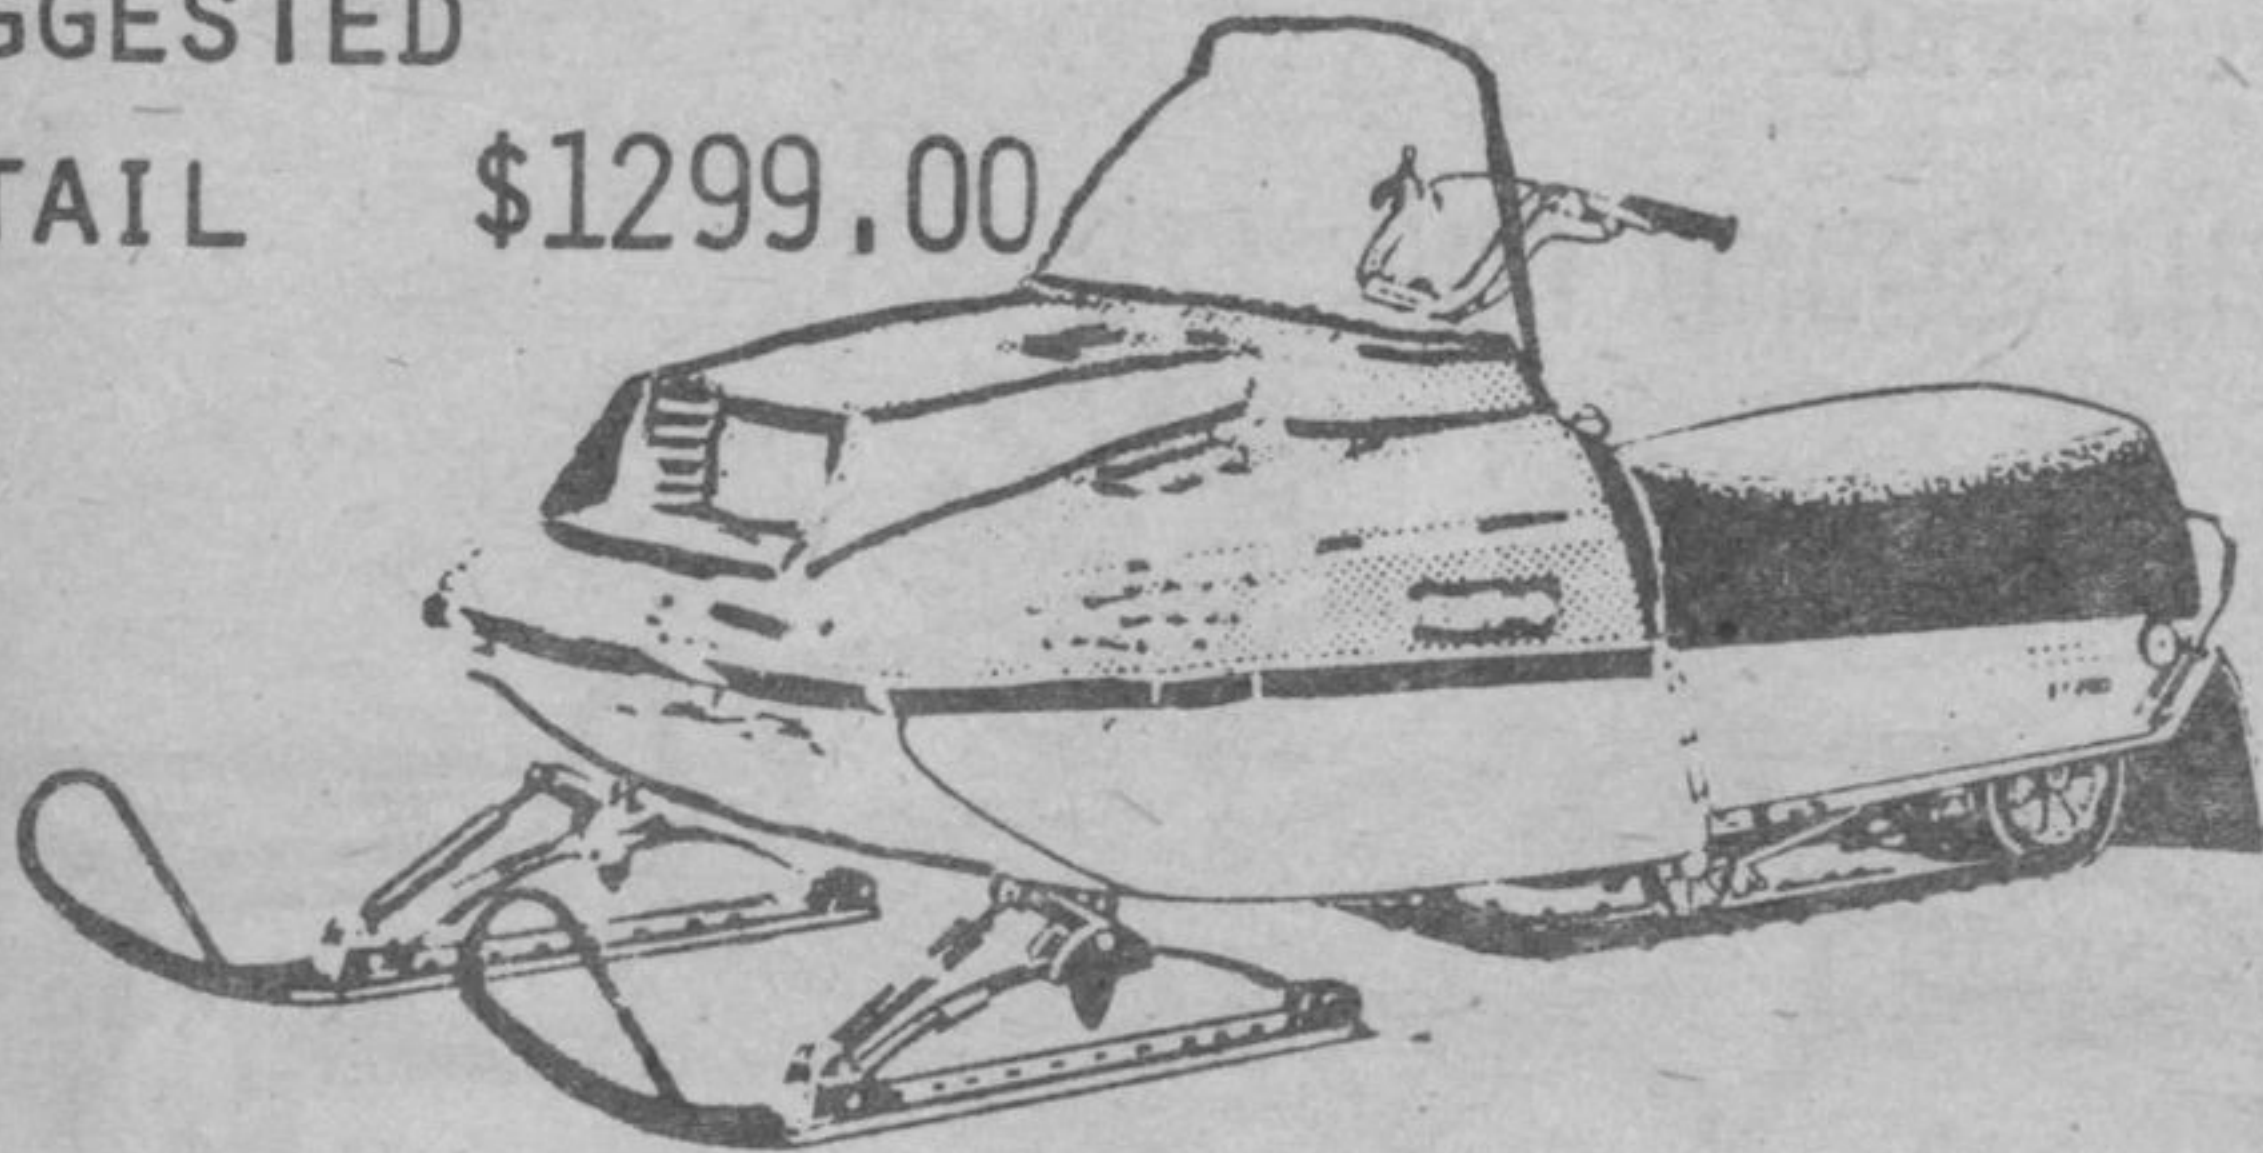

YAMAHA

Enticer 340 newest YAMAHA star

SUGGESTED
RETAIL \$1649.00

ENTICER 340

From first-timers to veterans, Enticer 340 has what it takes for excitement on the trail. Let us demonstrate.

SUGGESTED
RETAIL \$1299.00

YAMAHA ENTICER 250

This sporty, little Enticer thinks and feels it's a big snowmobile...and acts like one. Takes hills and unbroken trails in stride. Here's the snowmobile that likes the feel of the trail as much as you do. All this at an affordable price.