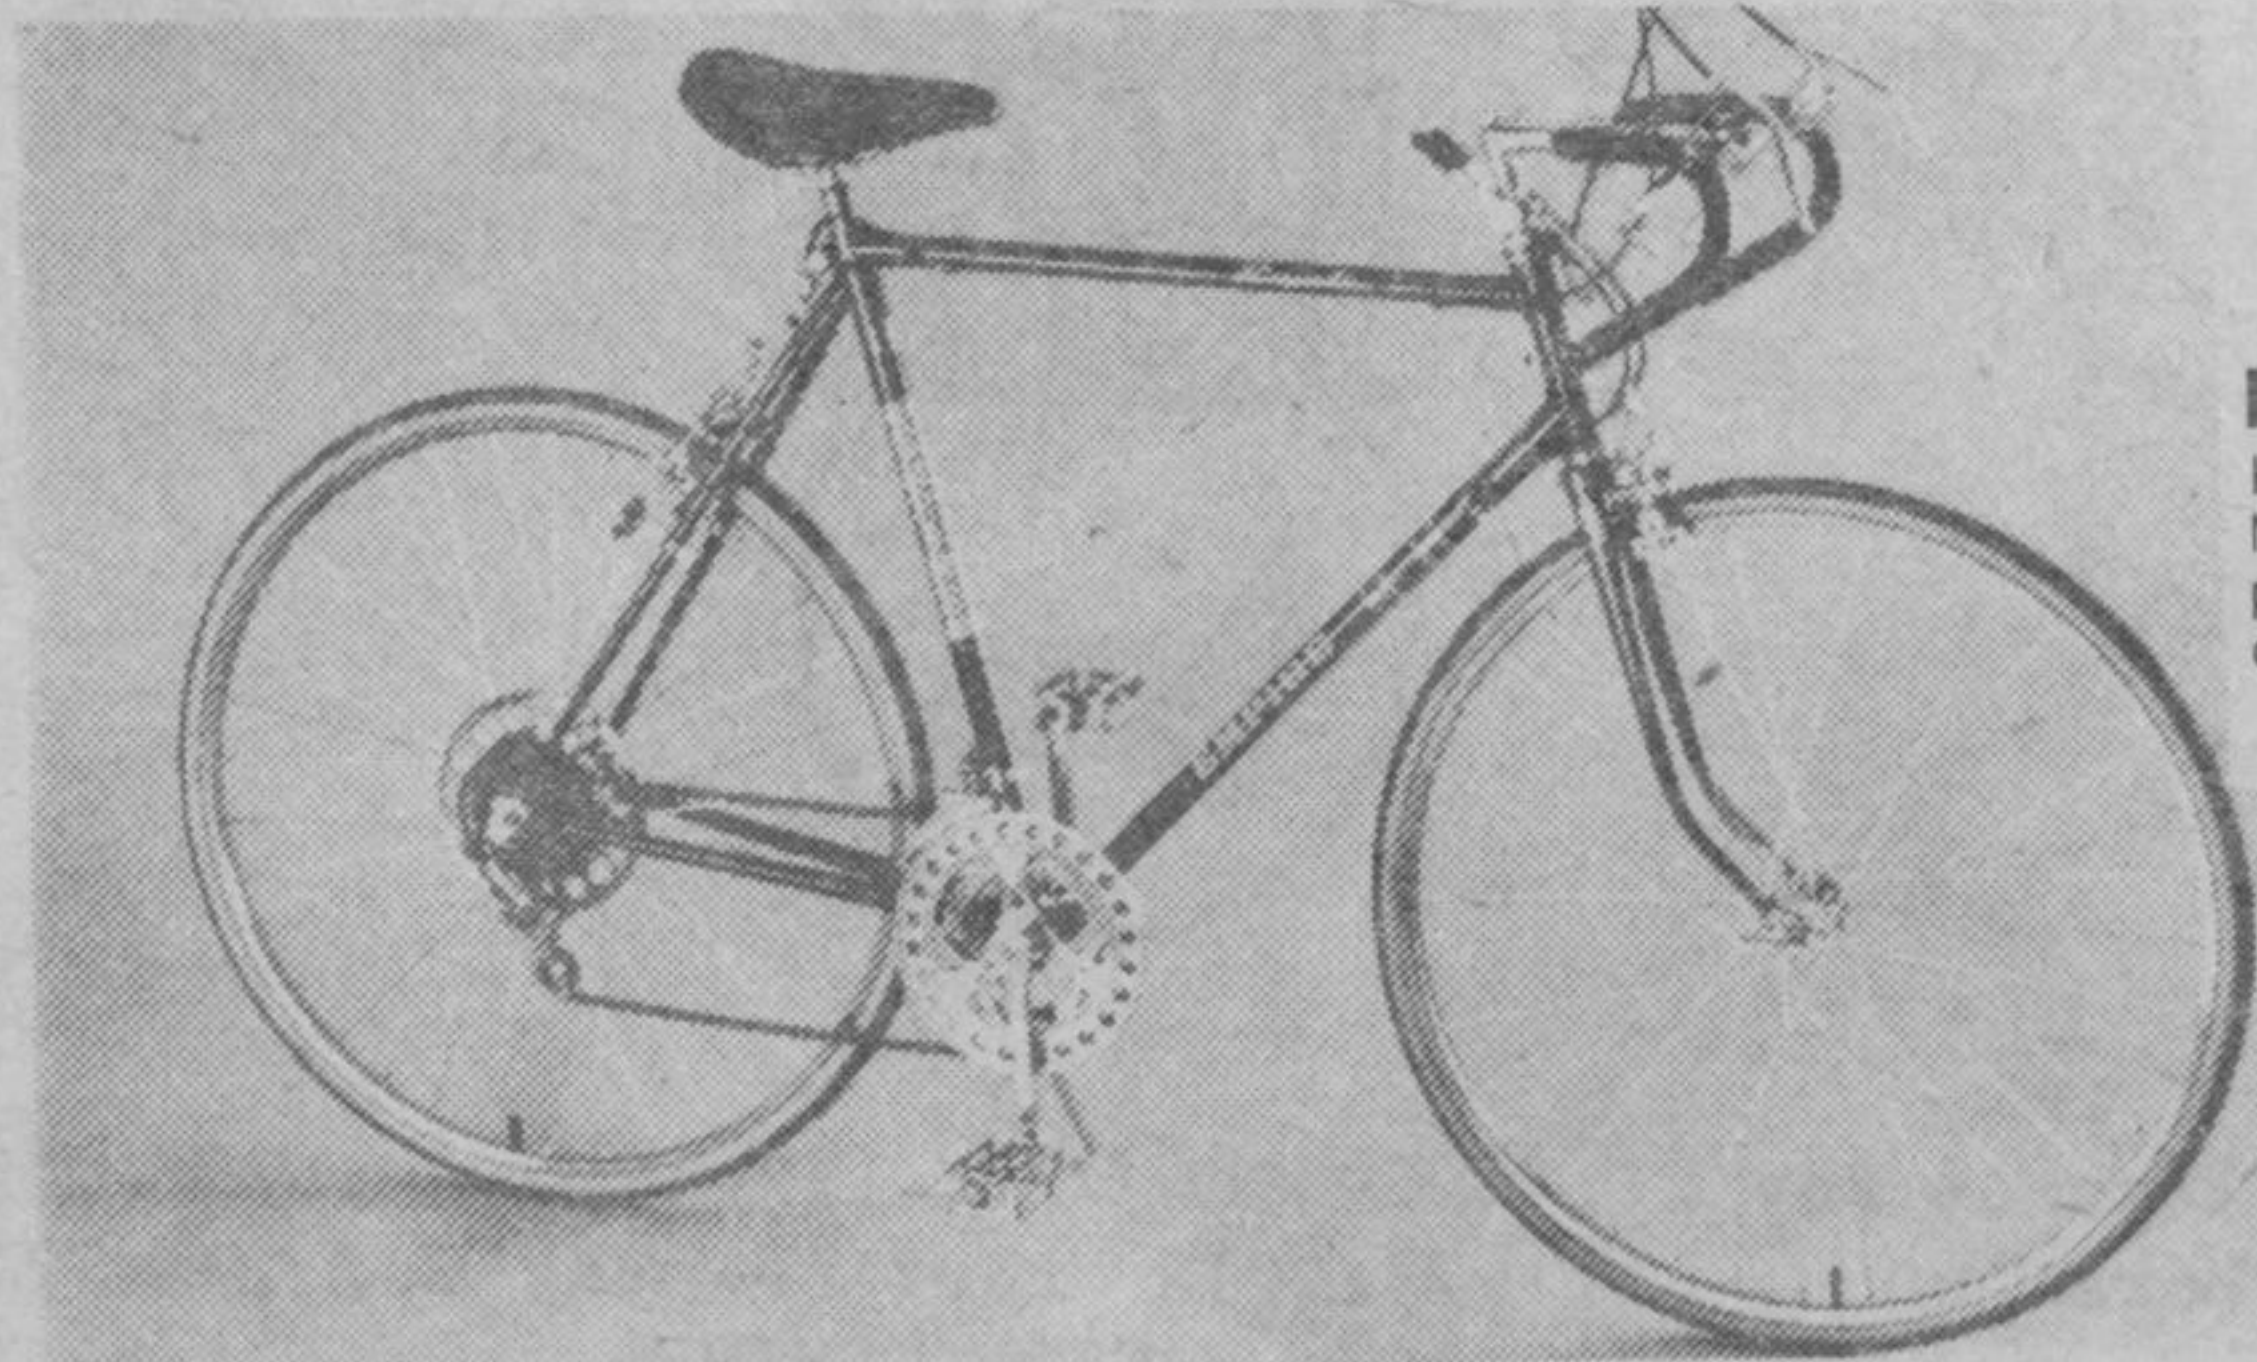

the Bay

Pedal Your Way into Spring

MARCH 24, 25 & 26

Use your Bay Account . . . it makes shopping a whole lot easier.

Boys' Coaster Bike
 "Moto Cross" bike is fully lugged, with shock padding. Rear coaster Shimano brakes, deluxe heavy-duty polo saddle. Black frame with Orange trim. Kickstand included. Y1023
Each, 76.99

Bicycle Horn
 Easy to install about 9" bike horn. Rubber bulb with chrome-plated trumpet. Fits all bicycles. BC9
Each, 1.88

Add an Oblong Mirror
 For safety's sake, secure this oblong mirror to your handlebars. Ball-joint suspension, reflectors on chrome back. B9
Ea., 1.49

Hi-riser Coaster Bicycle
 "Speedo" hi-riser bikes with coaster brakes. Fully lugged, heavy-duty tubular frames. Deluxe padded saddle, chrome-plated chain guard, 24" sissy bar. Boys' in Blue with matching grips girls' in Red with matching grips. Y1021/2
Each, 59.99

Deluxe 10-speed Racing Bicycle

Features include Shimano derailleur gears, steel rat trap pedals, gum wall tires. Men's 23" frame in White, Silver or Metallic Blue, women's 19½" frame in White. Y1038/39
Women's Men's \$109