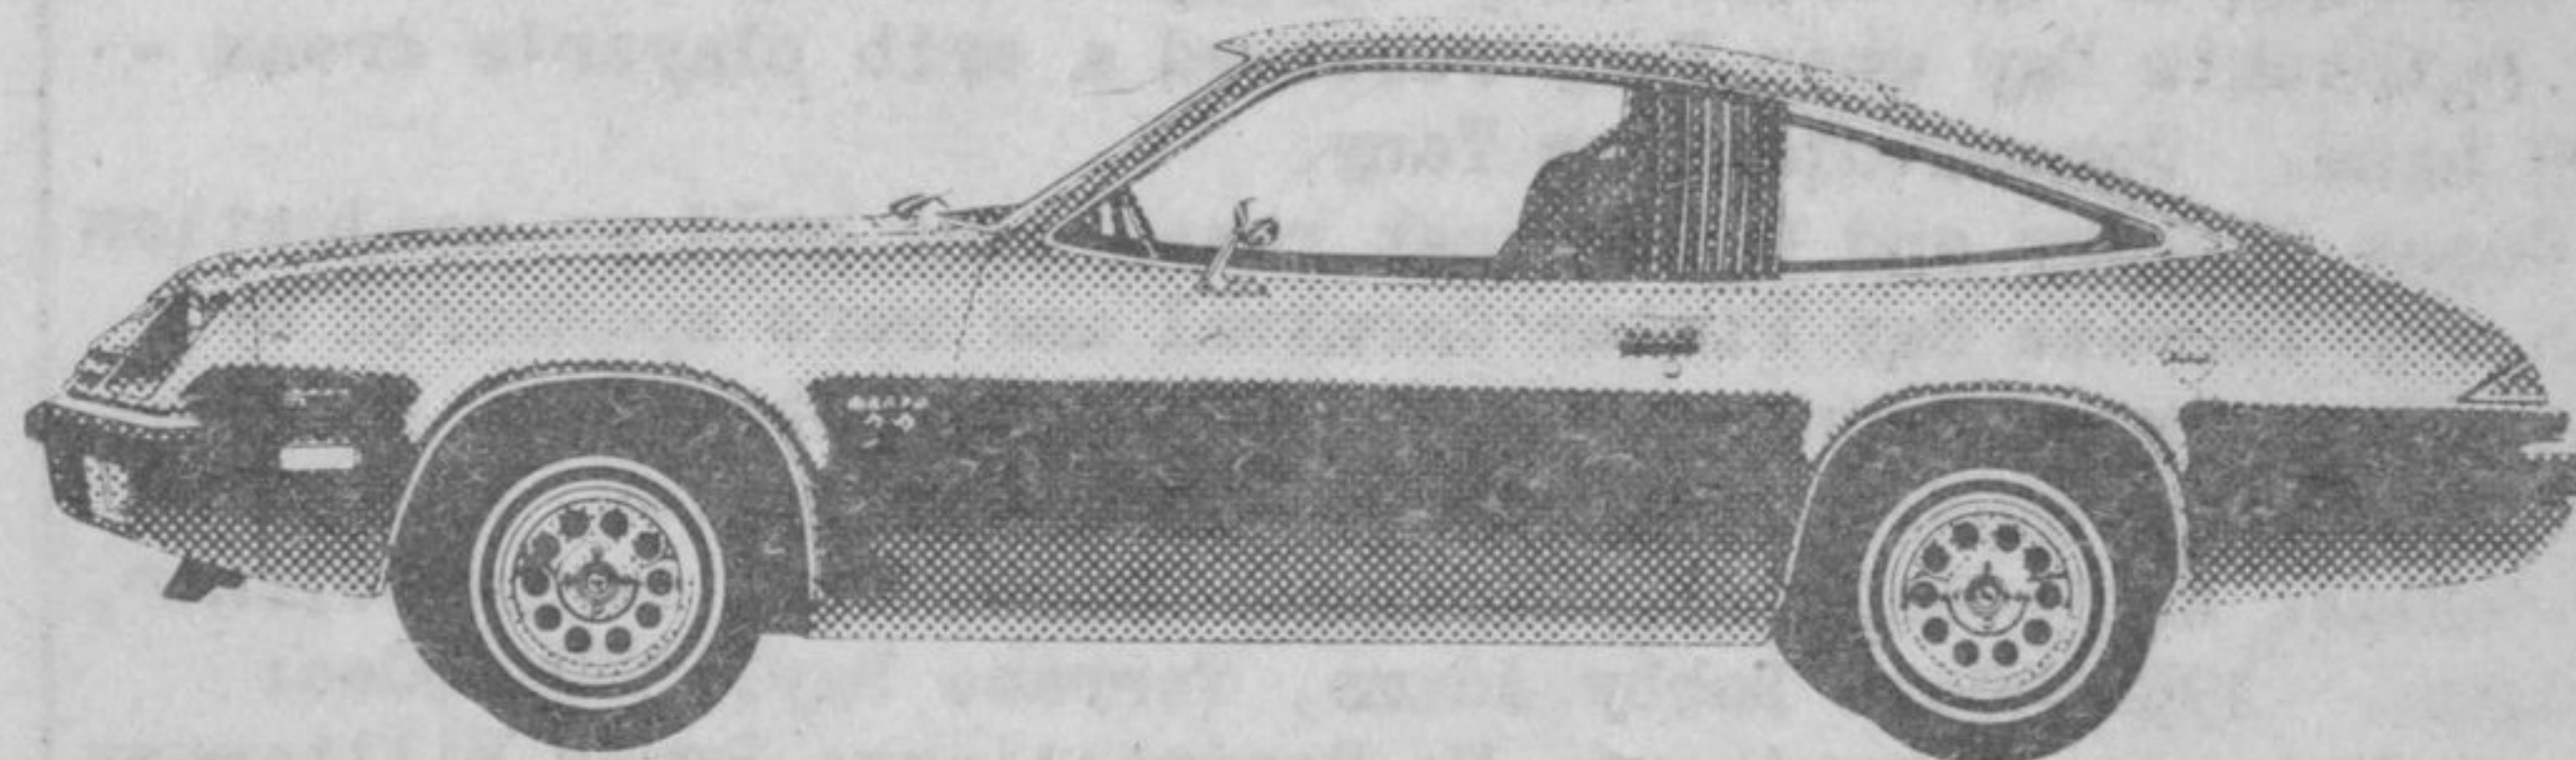

Monza 2+2 Hatchback Coupe

NOW $130/MONTH

36 MONTHS NET LEASE. ADD 5¢ A MILE OVER 45,000 MILES.

FIRST & LAST 2 MONTHS RENTAL REQUIRED

CALL LARRY: OFFICE 824-2304 OR HOME 824-2421