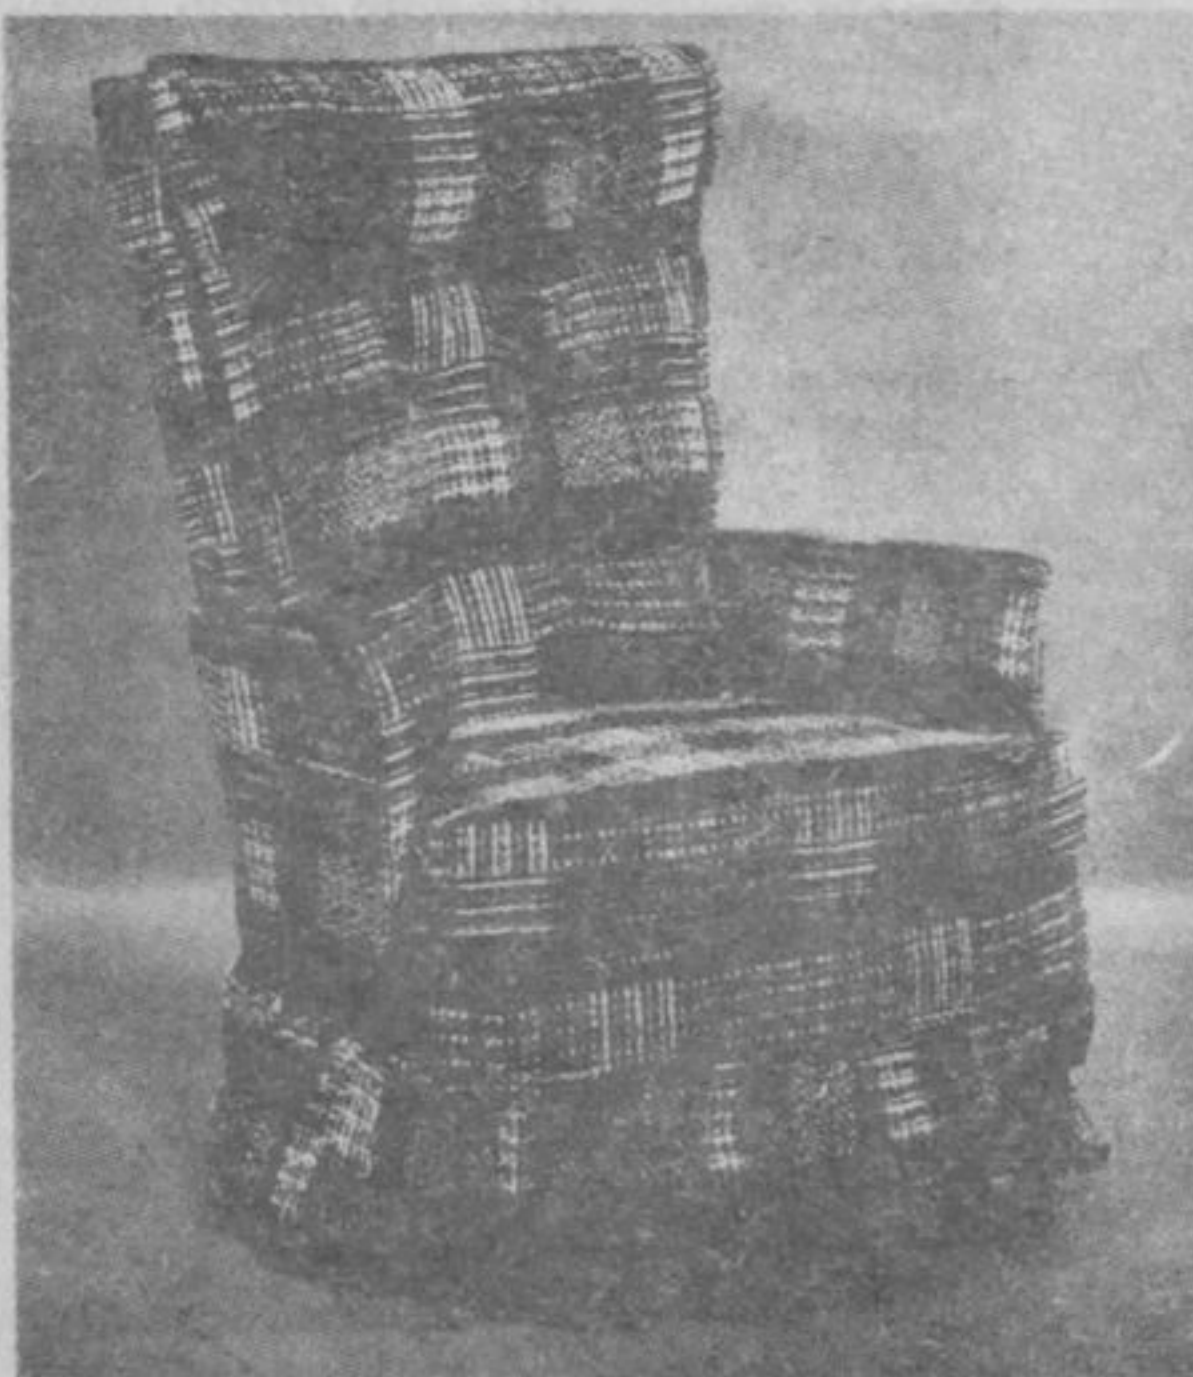

LLOYD'S

Wall Hugger Recliners

Deep tufted button back and button seat are covered in colorful checked material, a blend of 67% rayon, 33% polyester. Arms, sides and footrest are covered in expanded vinyl for easy care. Real deep down comfort at a low, low price. Natural brown. FHF-21

SALE

**\$189**

Recliner with Vibrator, Heater

Maximum comfort at minimum price. Tight seat design with button tufted back, covered in expanded vinyl for easy care. Extra soothing, relaxing comfort is yours at the touch of a button with electrically operated heat and vibrator mechanism. Color: chestnut. FHF-20

SALE

**\$159**

Kroehler Colonial Chair

Colonial good looks, Kroehler quality at a low "Bay" Sale Price. Cover is of colorful 100% olefin plaid, thickly padded for resilient comfort. FHF-24

SALE **\$149**

Colonial Swivel Rocker

Kroehler style deep seated comfort, upholstered in a combination of 69% rayon, 31% nylon plaid seat and back with 100% olefin tweed base and exterior, accented with maple wood trim. FHF-28

SALE **\$179**