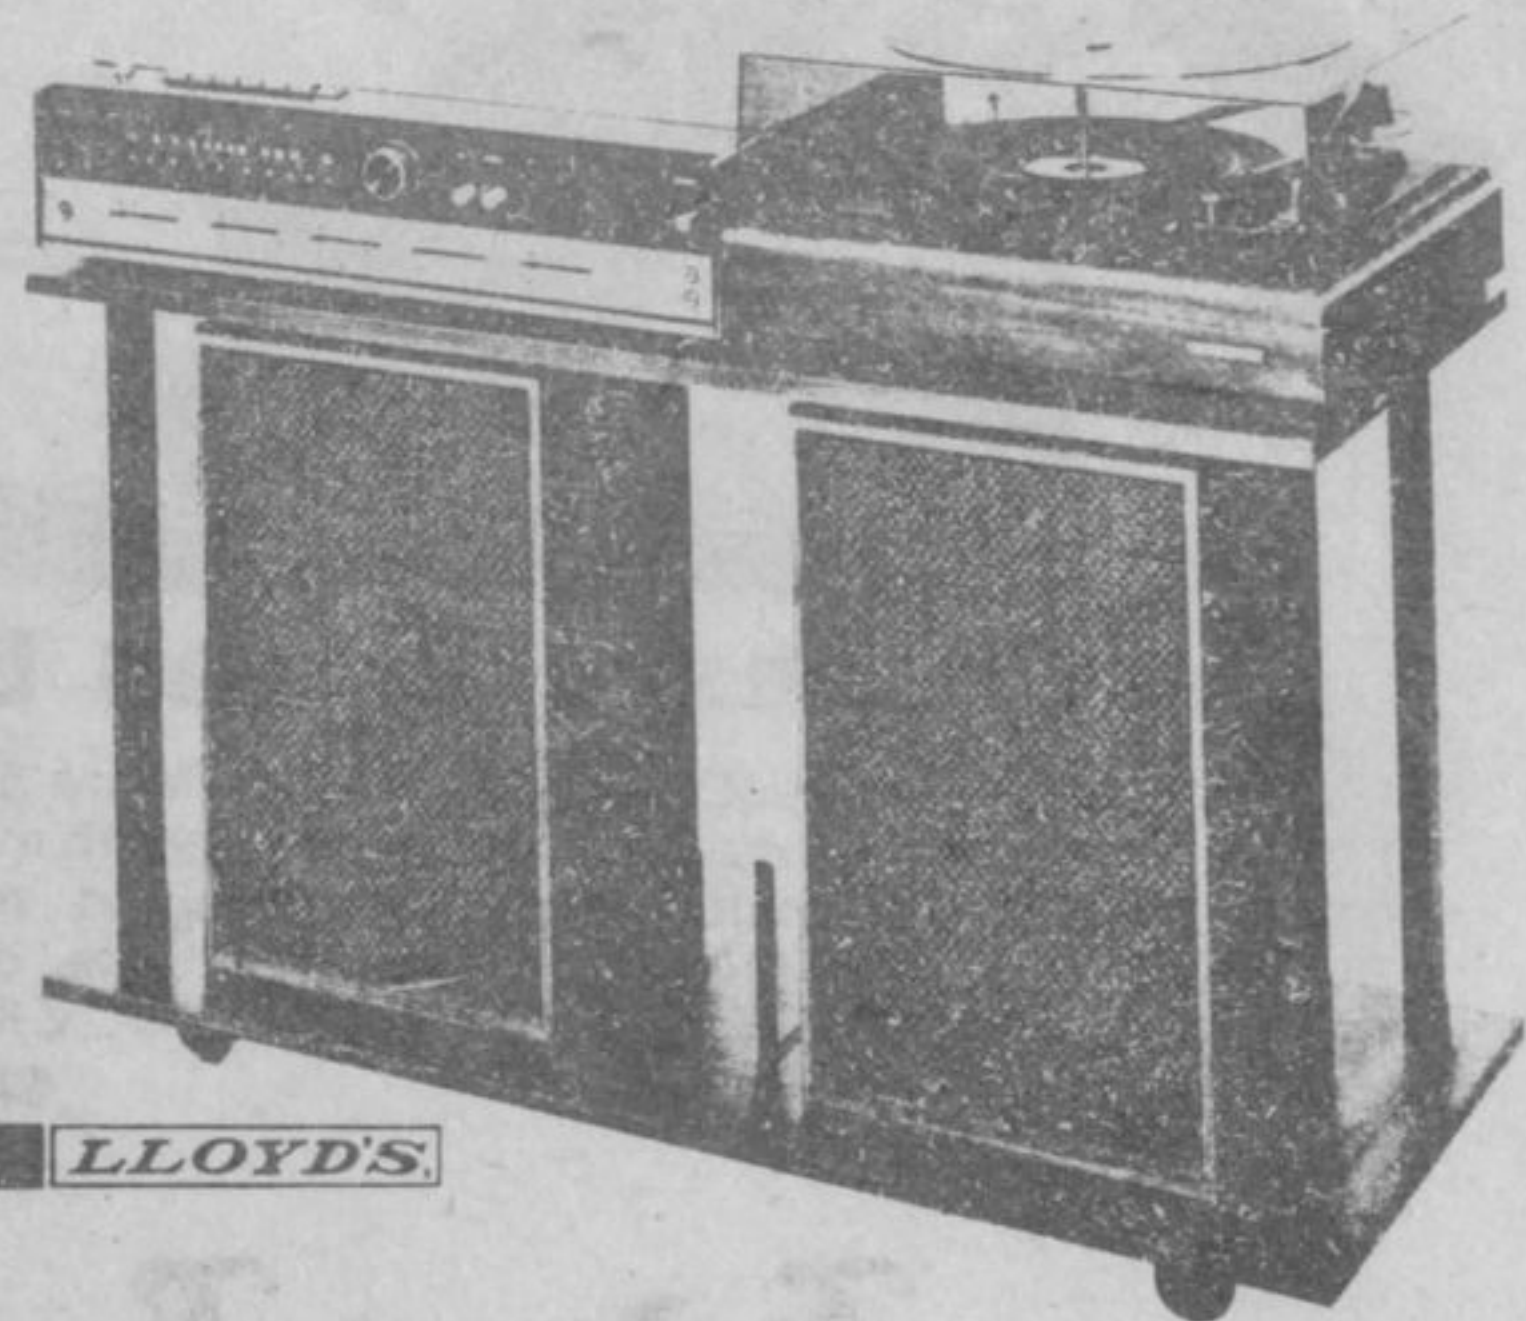

**Baycrest**

14" Solid State Color T.V.

SALE **\$359**

A great portable just packed with important features. 100% solid state chassis contained in a modern style plastic portable case with carrying handle. Instant-on sound and picture, integrated circuitry — a micro miniaturized system for top efficiency, automatic fine tuning, one button color. Z678

Fill your home with music at exceptional savings on Lloyd's or Baycrest.

8-Track Component Set

SALE **299**

In this Lloyd's deluxe unit, you get AM, FM and FM/Stereo radio and an 8-track tape recorder. Individual slide controls adjust bass, treble, balance and volume. Rugged 8-track recorder/playback unit has separate volume level indicator meters for left and right channels, digital-type channel indicator, pause and fast forward button controls and manual program selector, 2 microphones included. Smoked cover on B.S.K. 3-speed record changer with flip-over stylus. 2 air-suspension high fidelity speakers. Woodgrain finish cabinets. (Stand not included). FHF-72

LLOYD'S

Wall Hugger Recliners

Deep tufted button back and button seat are covered in colorful checked material, a blend of 67% rayon, 33% polyester. Arms, sides and footrest are covered in expanded vinyl for easy care. Real deep down comfort at a low, low price. Natural brown. FHF-21

SALE

**\$189**

Recliner with Vibrator, Heater

Maximum comfort at minimum price. Tight seat design with button tufted back, covered in expanded vinyl for easy care. Extra soothing, relaxing comfort is yours at the touch of a button with electrically operated heat and vibrator mechanism. Color: chestnut. FHF-20