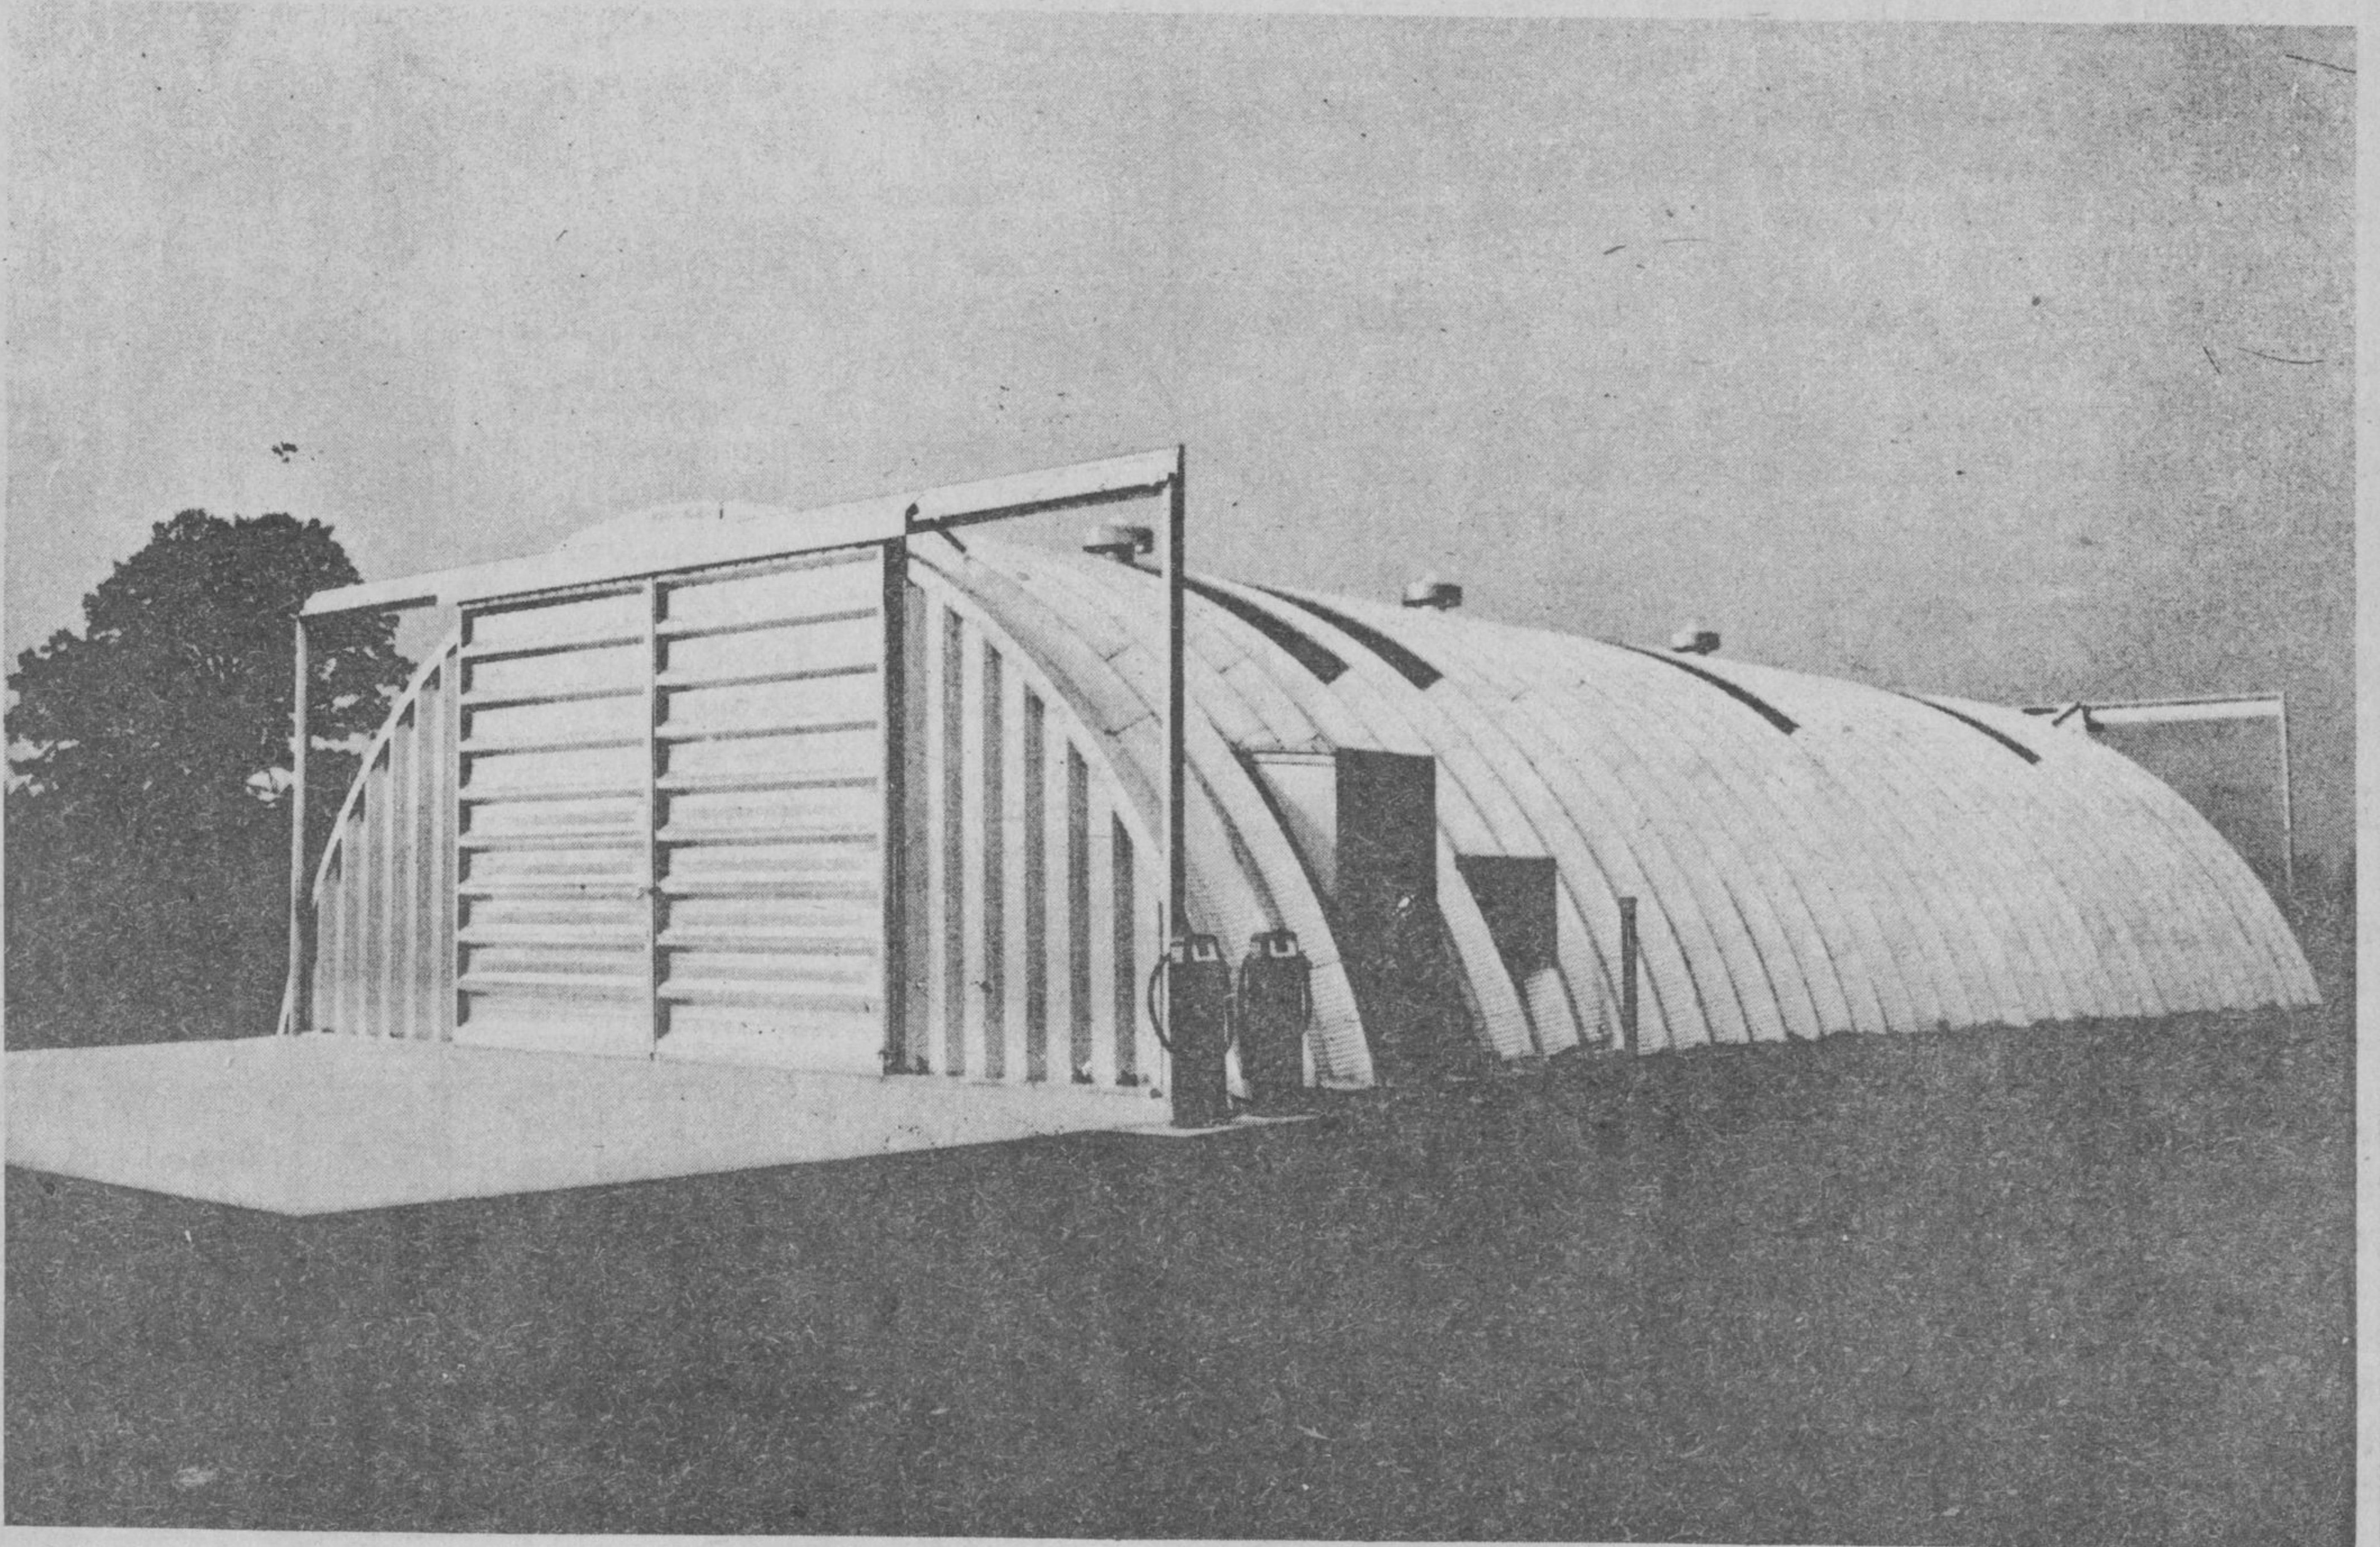

**TERRACE BAY STORAGE
SOUTH CAMP, TERRACE BAY
RATES - \$10.00 Per Snow Machine
FROM NOW UNTIL NOVEMBER 1st**

**OVER 4,000 SQUARE FEET OF CLEAR SPACE
ABSOLUTELY FIRE PROOF STORAGE**

BOAT RATES TO BE ANNOUNCED AT A LATER DATE