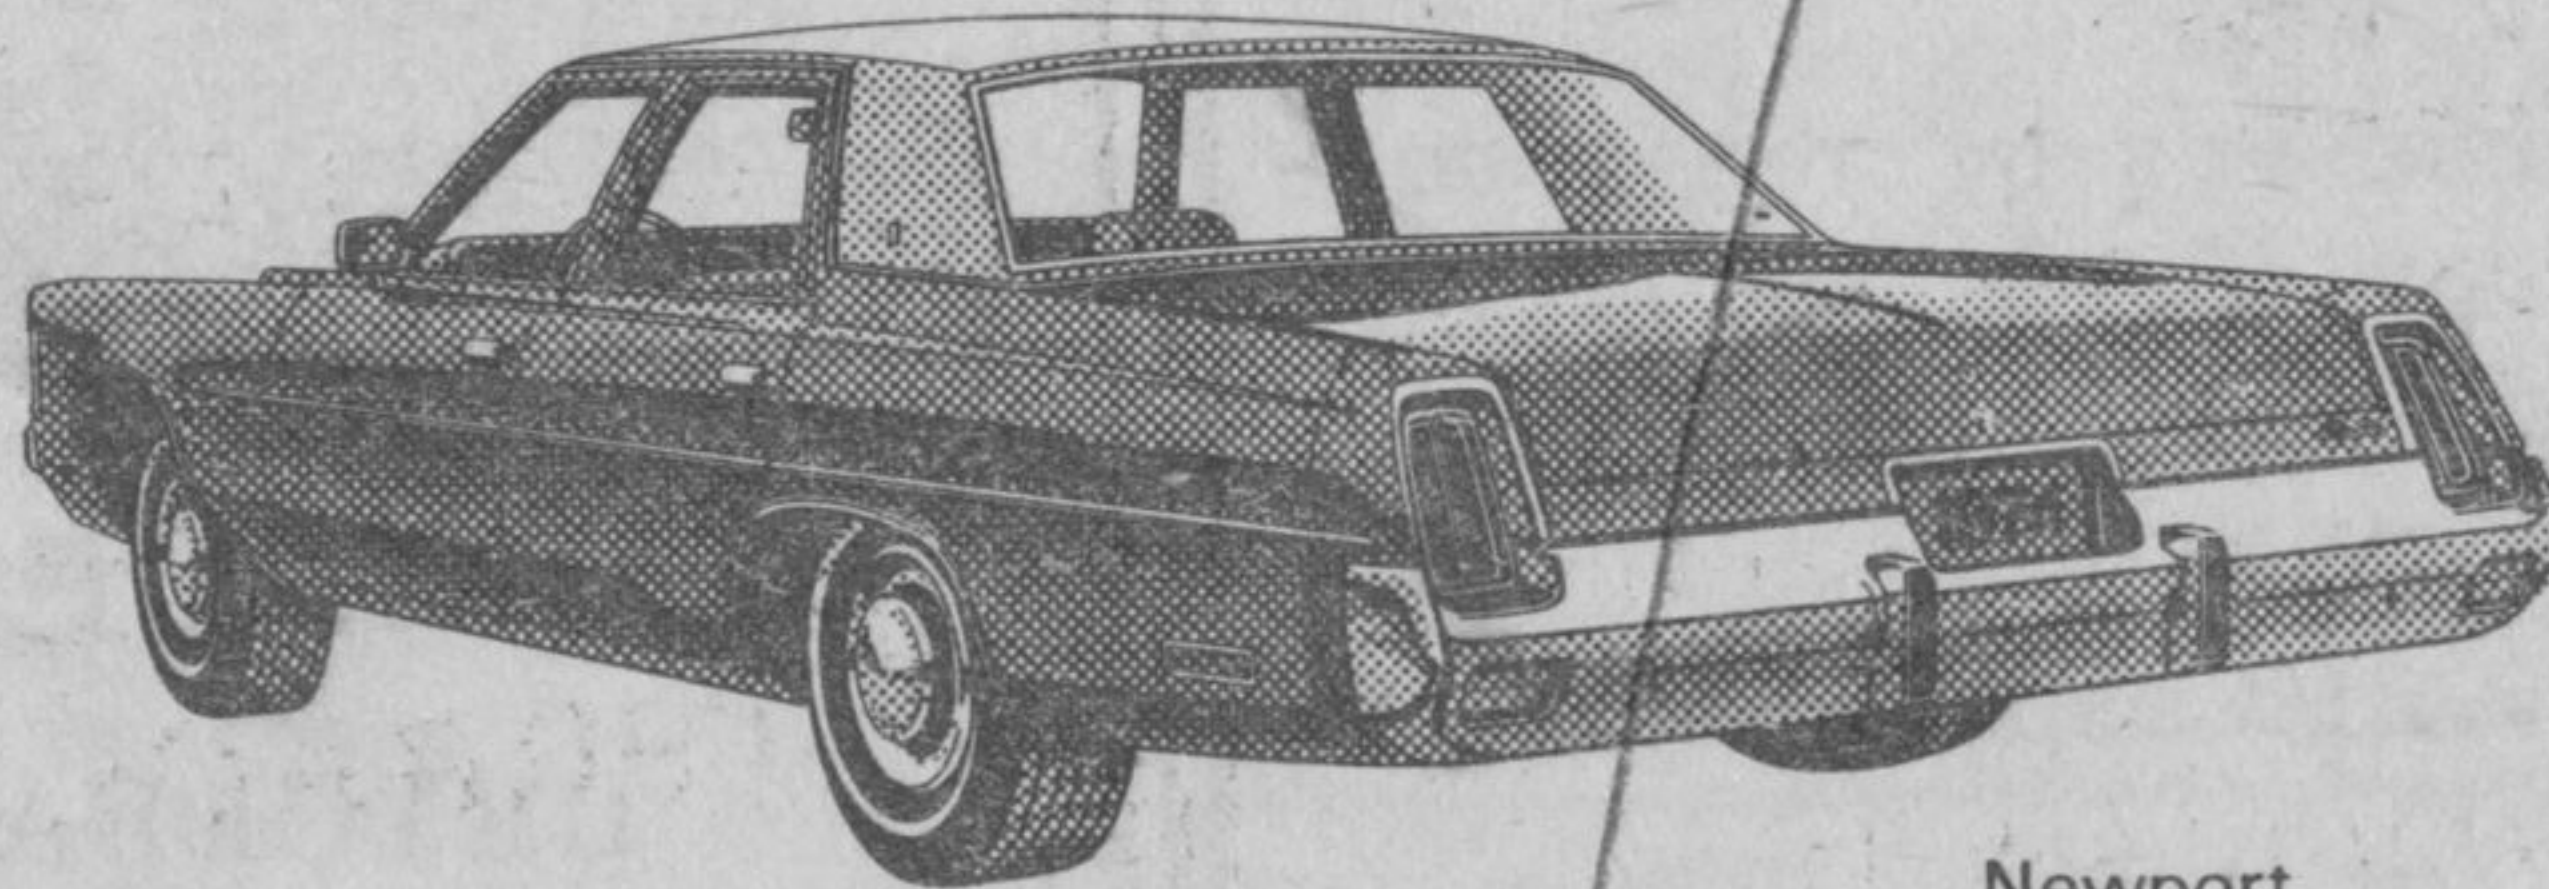

**DEAL
RIGHT**

ELGAR WRIGHT MOTORS LIMITED
CHRYSLER - DODGE - PLYMOUTH - COLT - DODGE TRUCKS
2 Locations to serve you!
NIPIGON - SCHREIBER

**SEE
WRIGHT**

**1974 DODGE CORONET
STATION WAGON**

318 cu. in. motor - automatic transmission
power steering - power brakes - heavy duty
battery - block heater - body side mouldings
heavy duty suspension & sway bar - heavy
duty shocks - white wall tires and wheel
covers.

SALE PRICE

STOCK #W.L. 45-174

\$4542.00

1974 DART CUSTOM

Big 6 cylinder motor - automatic
transmission - power steering - rear
window defogger - custom radio - block
heater - white wall tires - wheel covers

STOCK #L.H. 41-474

SALE PRICE \$3986.00

**1974 CHRYSLER
NEWPORT**

Newport
4-Door Sedan

rear window defogger
block heater - custom
radio - heavy duty
suspension & sway bar
heavy duty shocks -
white wall tires -
wheel covers

STOCK #W.P. 29-174

SALE PRICE \$4770.00

1974 DODGE 1/2 TON

318 cu. in. motor - automatic transmission
power steering - heavy duty springs and
shocks - heavy duty battery - block heater
dual mirrors - rear bumper step type
grip rails chrome