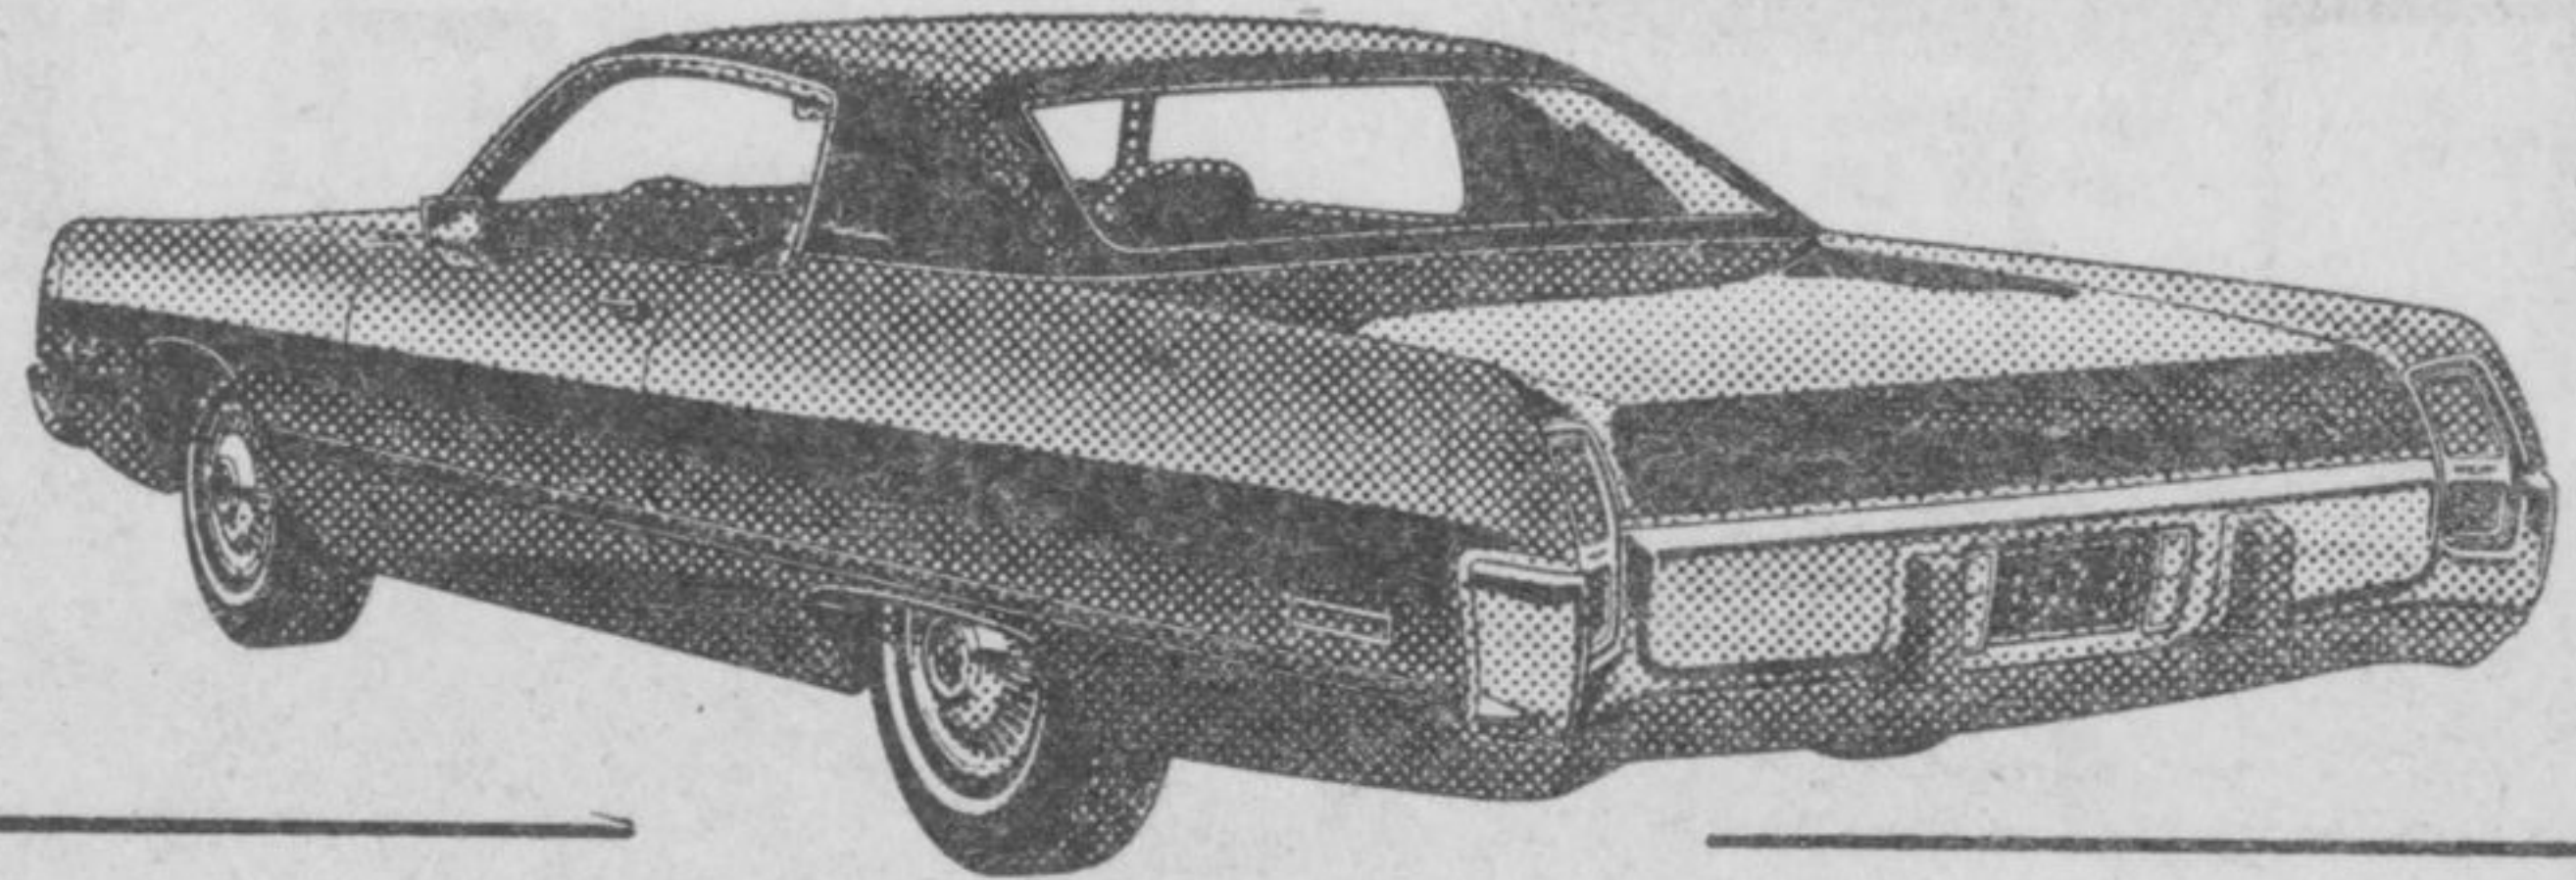

pay
LESS

save

MORE

1973 PLYMOUTH FURY I

4 door sedan, 318 cu. in., V/8 motor, auto. trans., power steering & brakes white wall tires, radio, heavy duty suspension & sway bar, block heater deluxe wheel covers

stock #PL-4I-173 **SALE PRICE $3977.00**

1973 CHRYSLER NEWPORT

4 door sedan, 400 cu. in. motor auto. trans., power steering & brakes, A.M. radio, white wall tires, heavy duty battery, remote control door mirror, block heater, rear window defogger, heavy duty suspension and sway bar, heavy duty shocks, vinyl roof, air conditioning, Spring Special colour & trim

SALE PRICE $5275.00

1973 PLYMOUTH FURY III

360 cu. in., 2 door hard top, V/8 motor, auto. trans., power steering & brakes, radio white wall tires, wheel covers, block heater heavy duty suspension and sway bar, vinyl roof, heavy duty shocks, heavy duty battery Air conditioning. Stock #PH 23-273

Special - colour & trim

SALE PRICE $5078.00

1973 SATELLITE SEBRING

318 cu. in., V/8 motor, automatic trans., power steering & brakes, white wall tires radio, deluxe wheel covers, rear window defogger, block heater, vinyl roof

stock #RH-23-273 **SALE PRICE $4177.00**

1973 CHRYSLER NEWPORT CUSTOM

2 door hardtop, 400 cu. in. motor, auto. trans., block heater, power steering & brakes, vinyl roof, heavy duty battery, wheel covers, heavy duty suspension & sway bar, remote control mirror

Stock #CM-23-173

SALE PRICE $4988.00

Plymouth

CHRYSLER

Dodge Trucks

SALES/SERVICE

SEE LEO RAJOTTE AT

ELGAR WRIGHT MOTORS LIMITED

SERVING NIPGION, TERRACE BAY AND SCHREIBER

CALL LEO AT THE SCHREIBER LOT PHONE 824-2329 AT TERRACE BAY PHONE 825-389