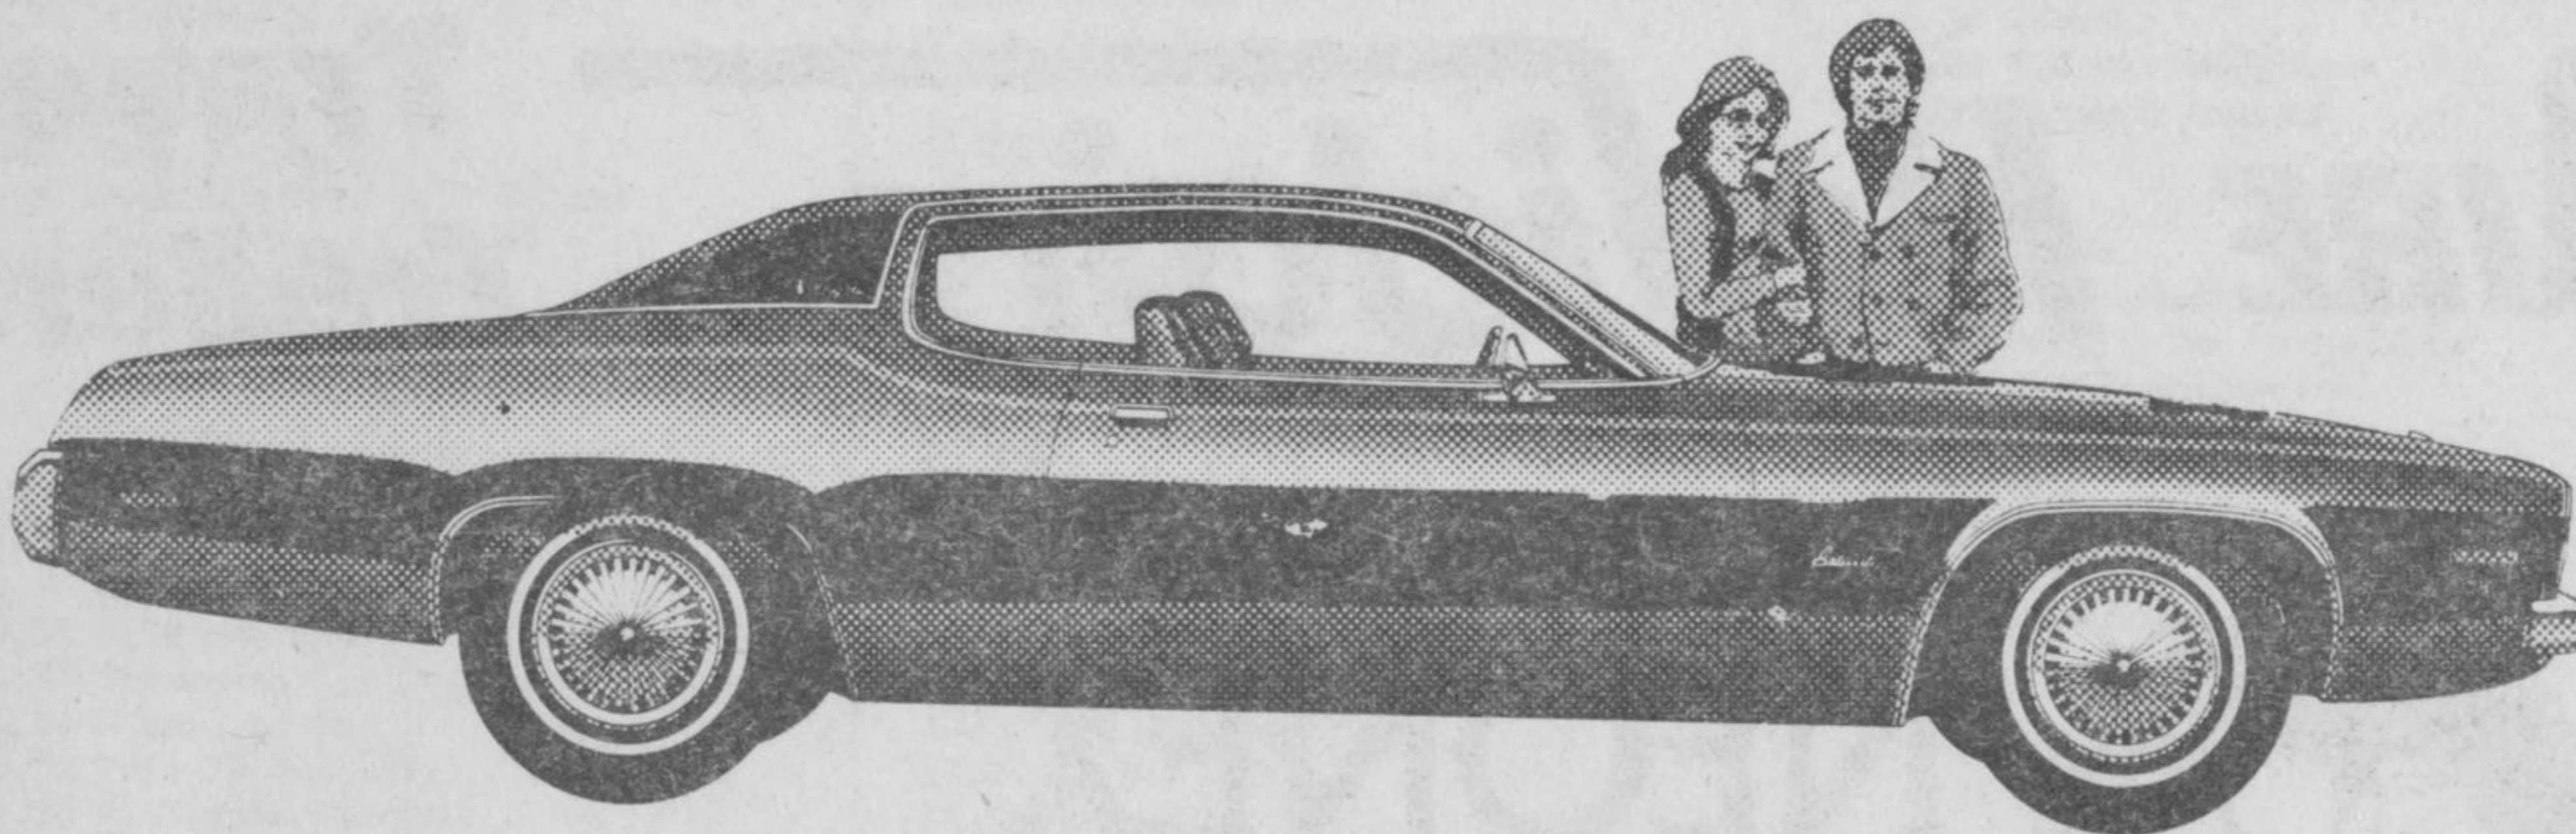

1973 CHRYSLER NEWPORT CUSTOM

2 door hardtop, 400 cu. in. motor, auto. trans., block heater, power steering & brakes, vinyl roof, heavy duty battery, wheel covers, heavy duty suspension & sway bar, remote control mirror

Stock #CM-23-173

SALE PRICE $4988.00