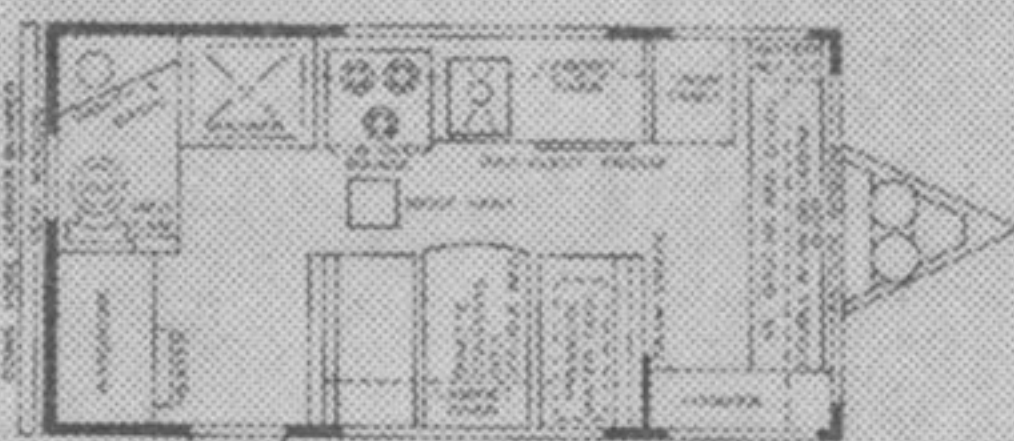

THE Lo-Jolla TWEENTY

What a Holiday Maker! The Lo-Jolla Twenty Tandem makes exciting holidays come true. It's completely self-contained, with every conceivable convenience and luxury built right in.

Make for the mountains . . . follow paths through stately forests of pine. Pick berries, explore ravines, swim the lake, hike the hill — go outdoors — go rugged! After all that, you'll appreciate the beautiful all-indoors of the luxurious Lo-Jolla Twenty Tandem even more! Wonderful for a casual weekend away from it all, perfect for an extended vacation, you can make the Twenty Tandem your second home; after all, it's a lot like your first home! Comes complete with shower, marine toilet, hand basin, water heater, refrigerator, built-in oven with broiler, thermostat controlled heater and much more!

All this, plus a fully-integrated kitchen unit with generous counter space.

TravelAire

Holidaire Travel Trailers

TRAVELAIRE TRAVEL TRAILERS

Drop In
look them over
from a 15 foot
trailer
to twenty-seven feet
We carry a good
selection of sizes