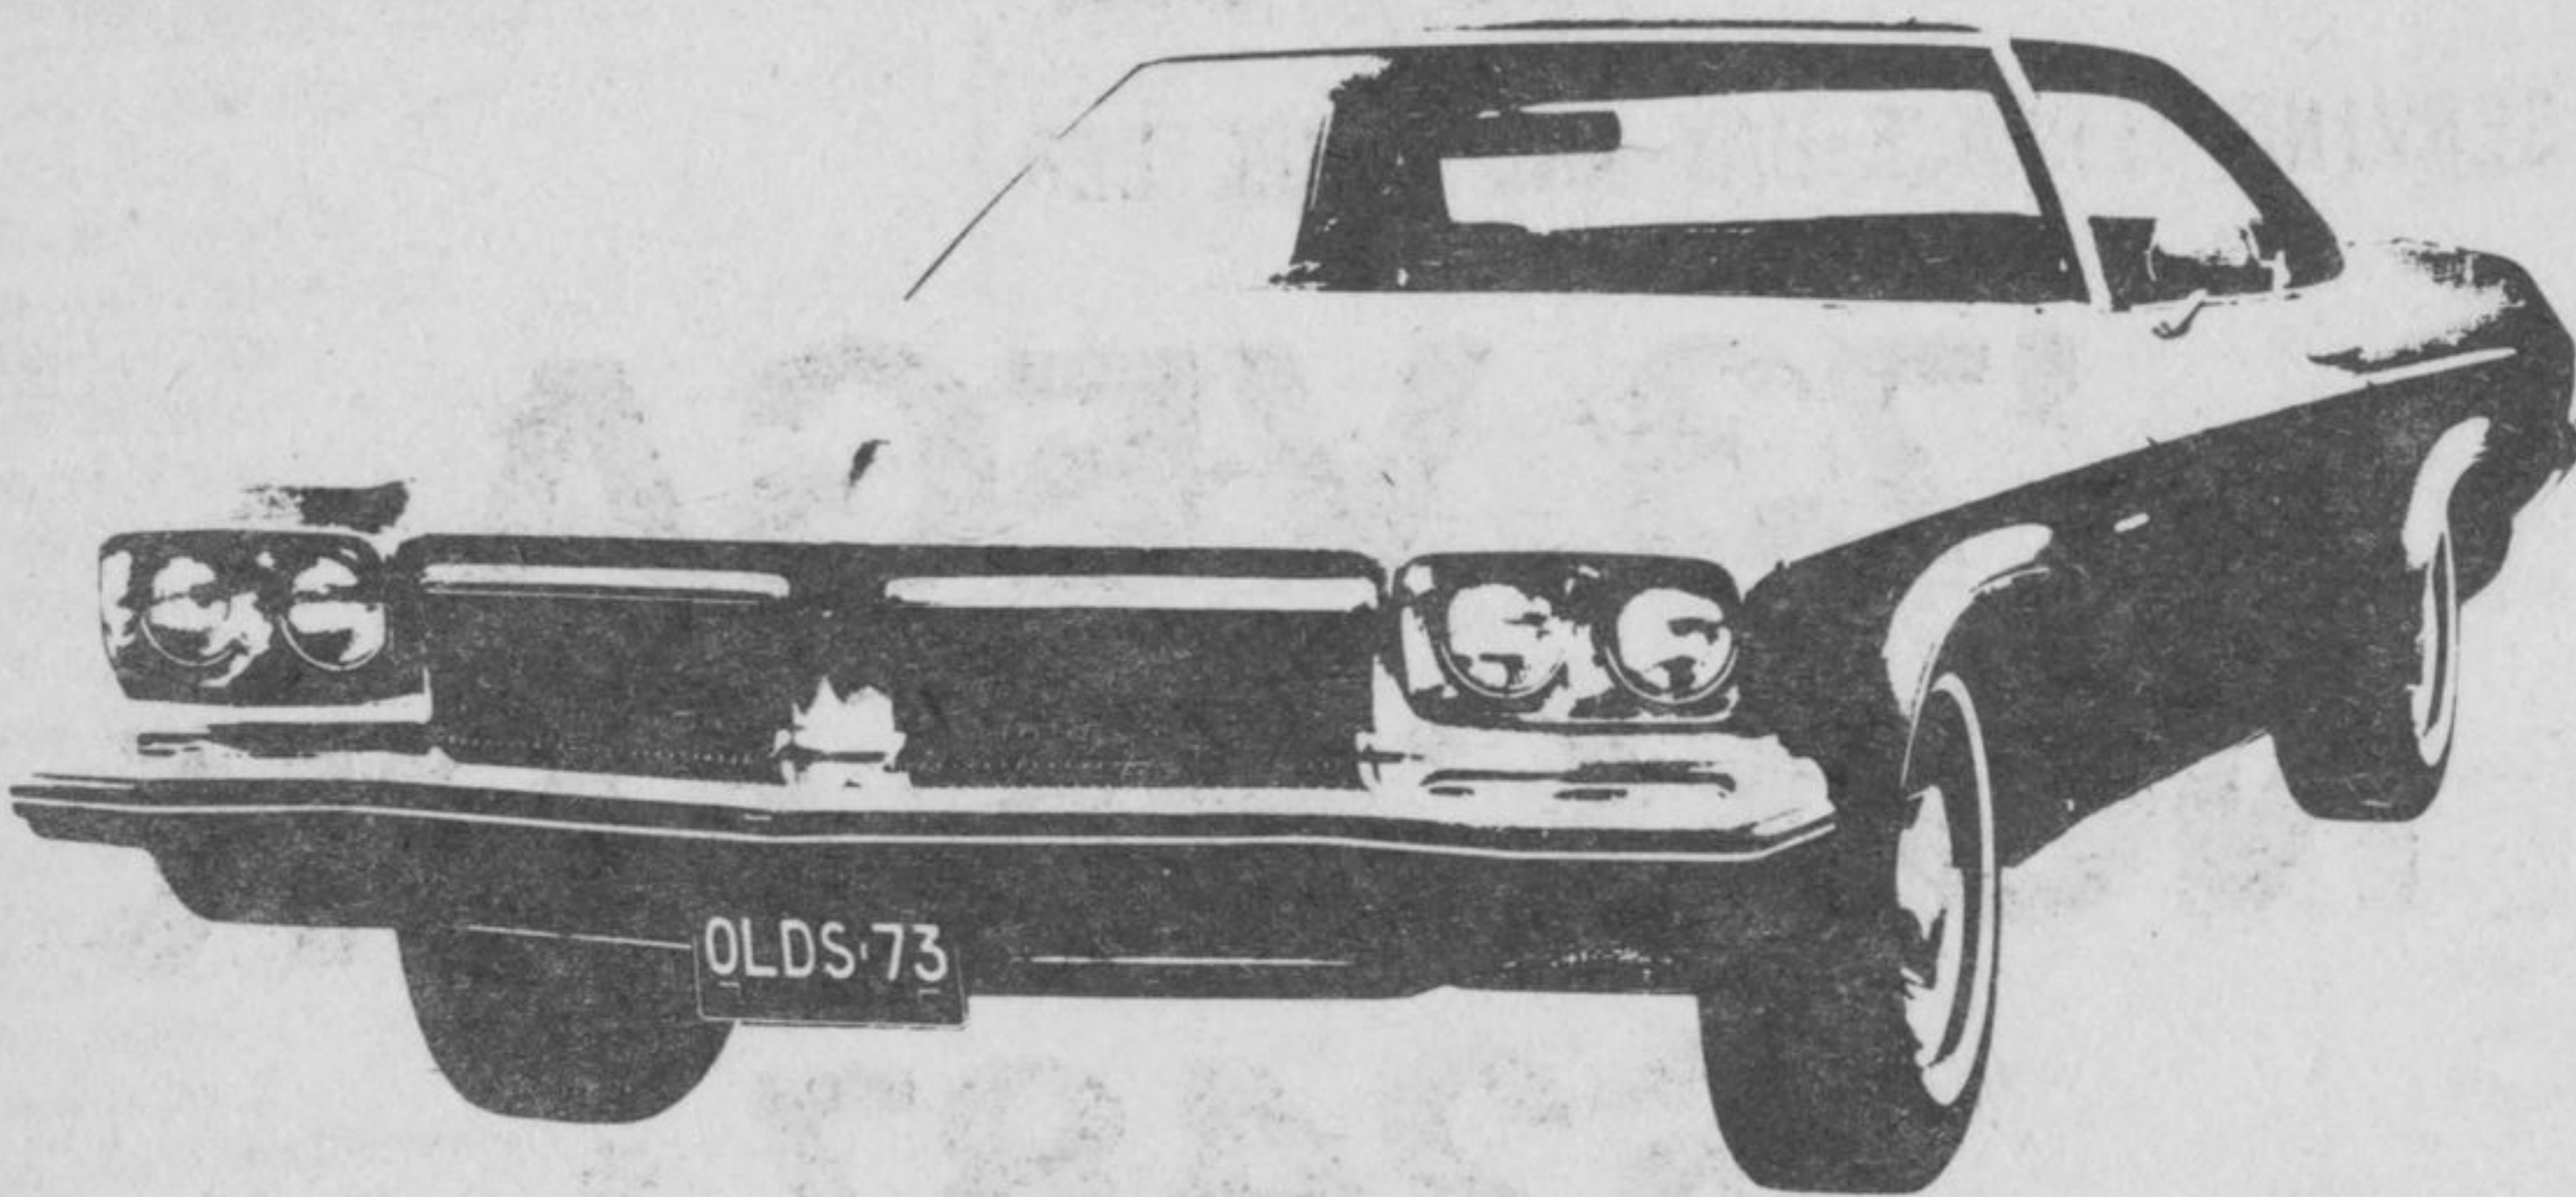

1973 DELTA 88 ROYALE

4 DOOR TOWN SEDAN - TINTED GLASS
REMOTE CONTROL MIRROR, BLOCK
HEATER, 455 4 BARREL - AUTOMATIC
POWER STEERING, POWER DISC BRAKES
H78x15 w/w TIRES, DELUXE WHEEL
COVERS, RADIO
COLOUR - MOSS GOLD WITH GREEN
FINISH

STOCK #3301

1973 DELTA 88 ROYALE

2 DOOR HARD TOP, TINTED GLASS,
SPORT FRONT SEAT, REMOTE CONTROL
MIRROR, BLOCK HEATER, 350 4 BARREL
H78x15 w/w, WHEEL COVERS, RADIO,
BLACK VINYL ROOF COVER.
COLOUR - CHESTNUT BROWN WITH GOLD
CLOTH AND VINYL TRIM
POWER STEERING AND POWER BRAKES

STOCK #3314

1973 DELTA 88 ROYALE

4 DOOR TOWN SEDAN, TINTED GLASS *
REMOTE CONTROL MIRROR, BLOCK HEAT-
ER, H78x15 w/w, RADIO, 350
4 BARREL
COLOUR - BREWSTER GREEN WITH
GREEN CLOTH AND VINYL TRIM
POWER STEERING AND POWER BRAKES

STOCK #3317

1973 OLDSMOBILE DELTA 88 ROYALE HARDTOP COUPE

1973 MONTE CARLO S

2 door, sport mirror, block heater, 350 4 bar-
rel V-8 motor, automatic, power steering, pow-
er brakes, G70x15 steel belted radial w/w
tires, radio, rally wheels, black vinyl roof
cover. Colour-Dark Brown with neutral cloth
interior.

STOCK #3120

1973 BUICK LeSABRE

4 door sedan, tinted glass, rear defogger,
remote control mirror, block heater, wildest
350 4 barrel, H78x15 w/w, deluxe sheel covers
radio, protective bumper stripes. Colour -
green - gold/Colonial yellow two tone.
Green cloth and vinyl trim finish. STOCK #3602

1973 IMPALA

4 door sedan, tinted glass, power
trunk opener, body side mouldings
remote control mirror, block heat-
er, 350 4 barrel, wheel covers,
G78x15 w/w tires, rear fender
skirts, radio, power steering,
power brakes. Dark Red with
Black interior. STOCK #3019

1973 BISCAYNE

Station Wagon, remote control mir-
ror, block heater, 400 V-8 motor,
L78x15 w/w tires, radio.
Colour - Silver with saddle vinyl
interior.
Power Steering, Power Brakes

STOCK #3012

1973 IMPALA

Custom Coupe, 2 door, tinted glass
remote control mirror, block heat-
er, 350 4 barrel motor, wheel cov-
ers, G78x15 w/w/ tires, two tone
paint, radio. Dark Blue/Midnight
Blue with blue cloth interior

STOCK #3024

1973 IMPALA

Station Wagon, tinted glass, body
side mouldings, remote control
mirror, 454 4 barrel motor, wheel
covers, L78x15 w/w/ tires, heavy
duty battery, radio, roof luggage
carrier. Colour - Dark Red with
black vinyl inter-
ior. P/S, P/B

STOCK #3013

1973 IMPALA

Custom Coupe, 2 door, tinted glass
rear defogger, remote control mir-
ror, block heater, 350 4 barrel,
wheel covers, G78x15 w/w tires,
two tone Dark Brown/Silver with
neutral cloth interior

STOCK #3029

1973 BELAIR

Sport Coupe, 2 door, body side
mouldings, block heater, 350
2 barrel, radio.
Colour - Light Copper with Black
cloth interior.
Power Steering, Power Brakes

STOCK #3030

1973 CHEV & GMC TRUCKS

1973 GMC 1/2 TON

6 cylinder, block heater, G78x15
tires, standard transmission
Colour - Skyline Blue with
Slate Blue interior

STOCK #3224

1973 GMC 1/2 TON

350 V-8, exterior mirrors, block
heater, automatic, G78x15, black-
walls, gauges. Colour - Blue
with white roof with saddle vinyl
interior

STOCK #3236

1973 GMC 3/4 TON

Camper equipped, heavy duty shocks,
heavy duty springs, block heater,
350 V-8, automatic, heavy duty bat-
tery, camper wiring, radio, rear
step bumper, body side & wheel op-
ening moulding.

STOCK #3220