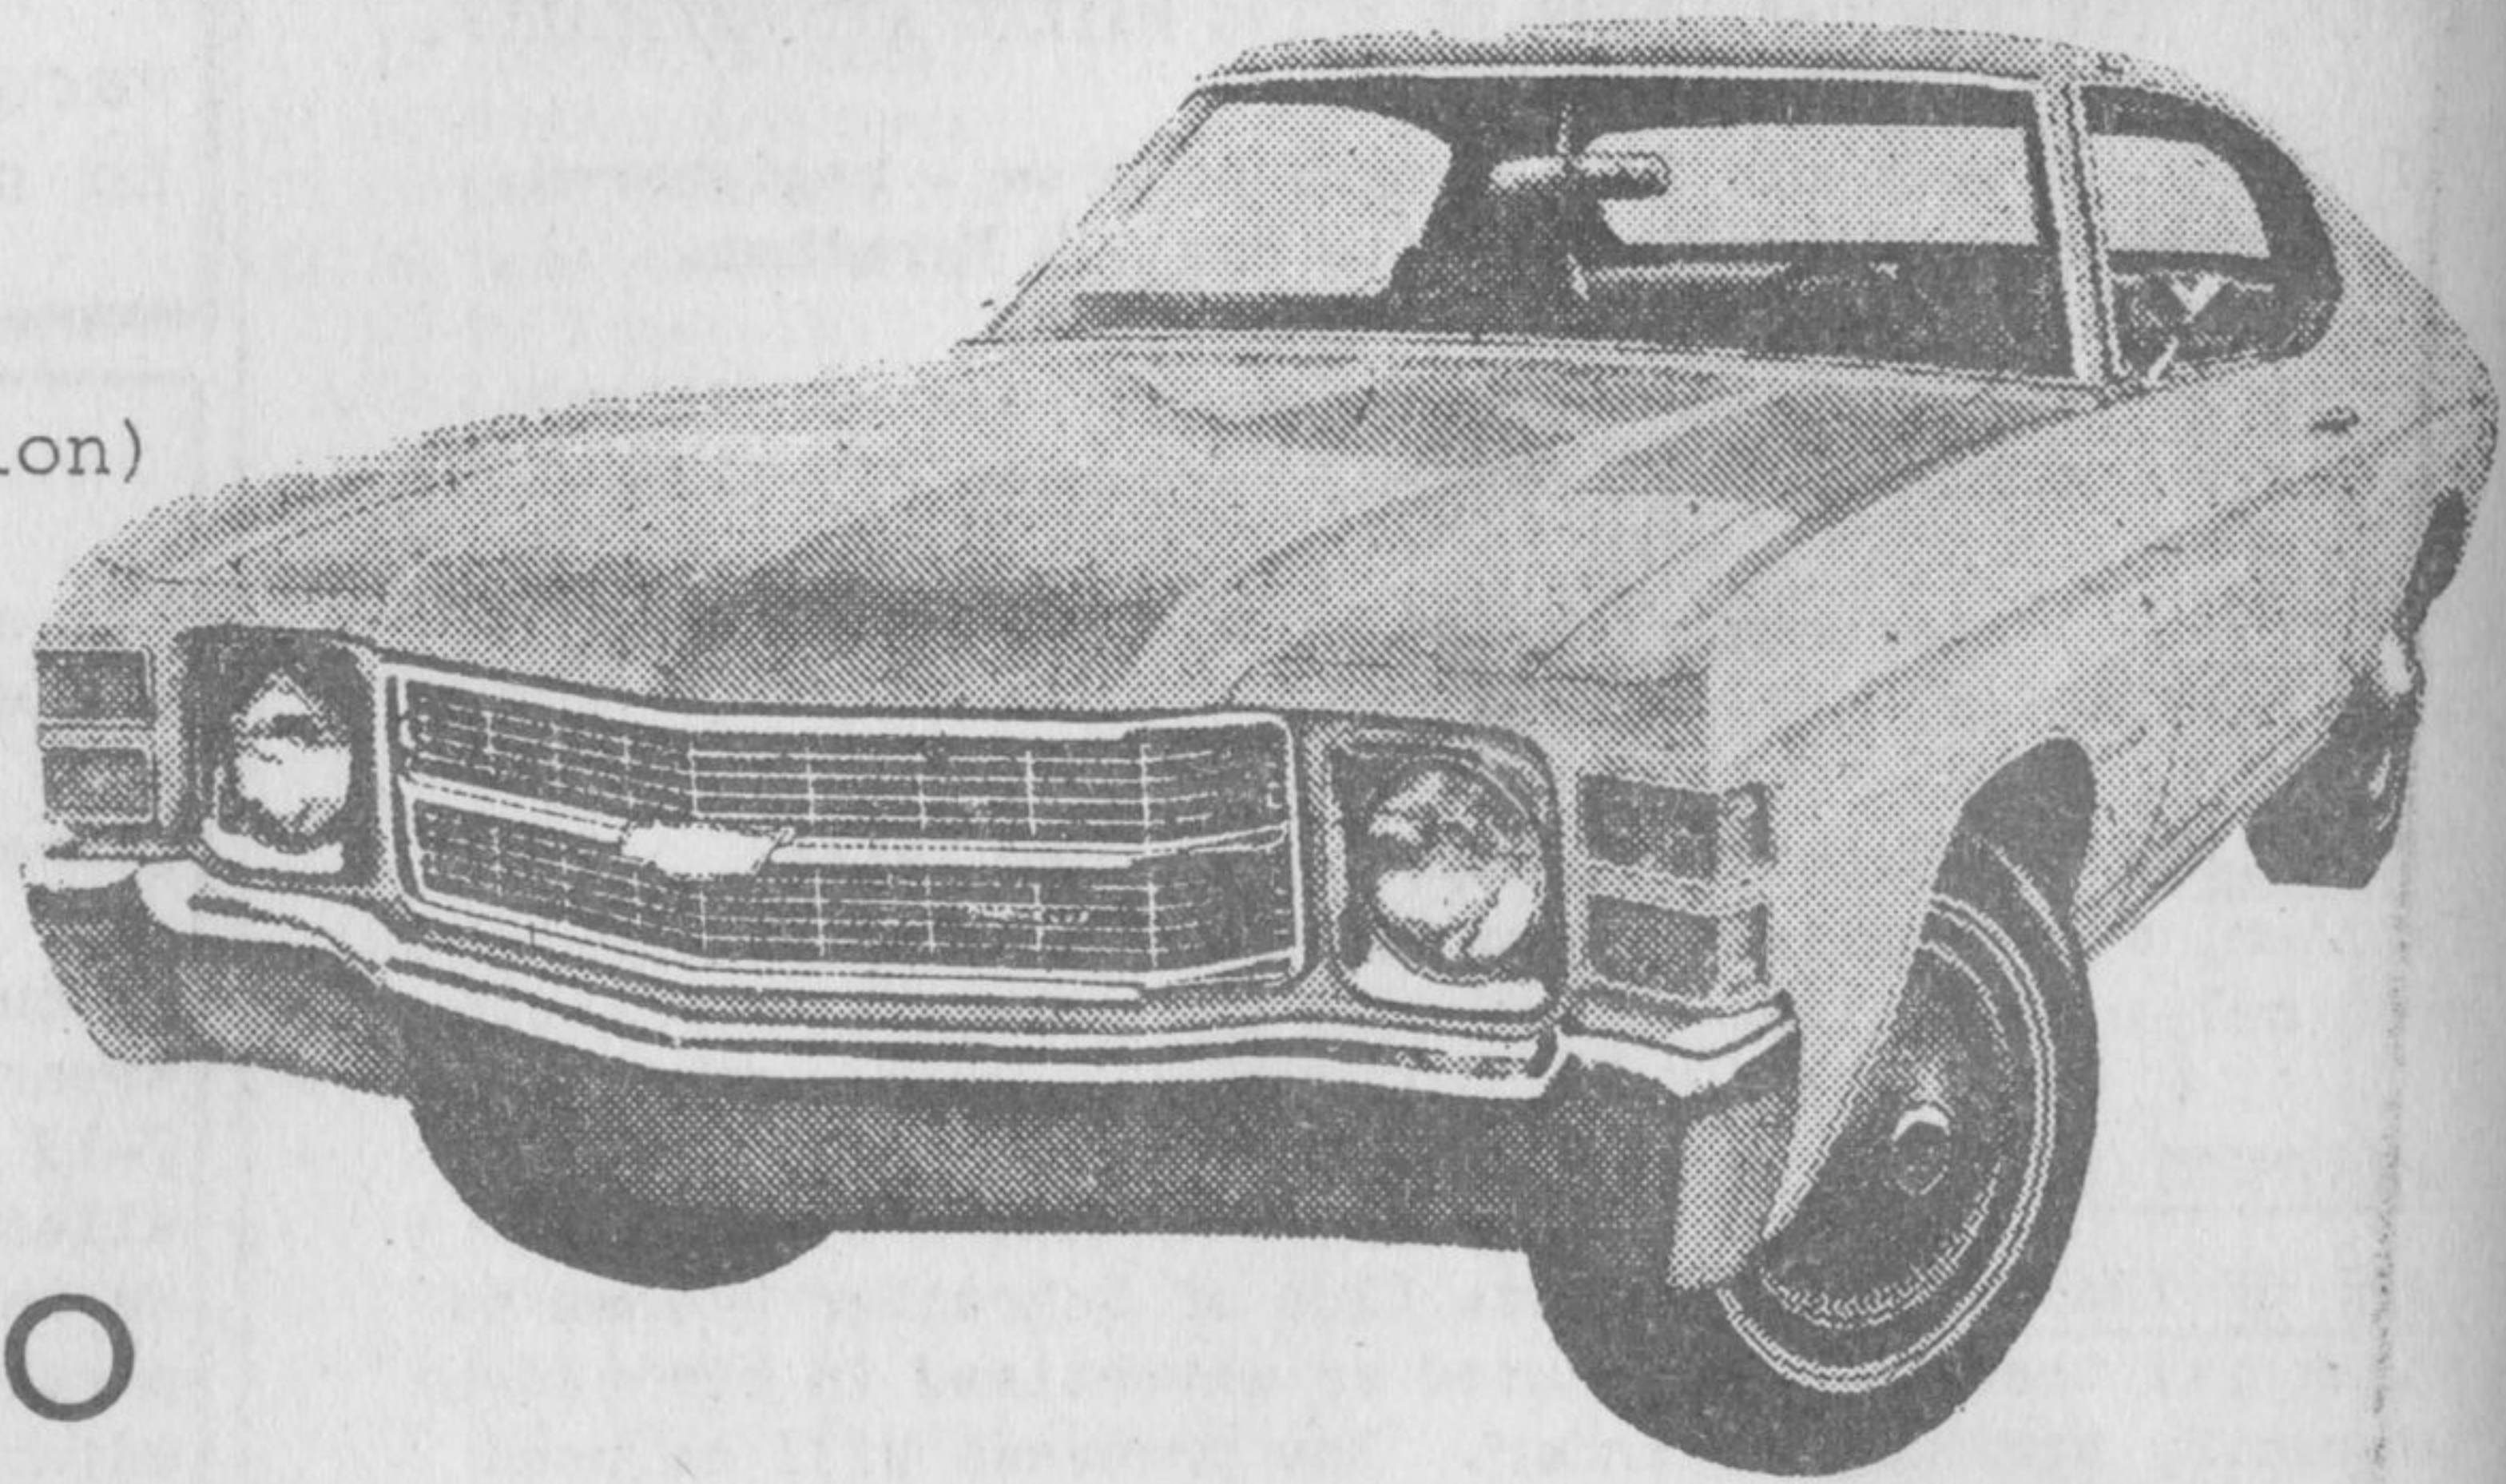

PONTIAC CATALINA
4 DOOR HARDTOP - LICENCE #678-II7
SALE PRICE **$3950.00**

CHEVROLET IMPALA
4 DOOR - LICENCE #P96-2I2
SALE PRICE **$3950.00**

PONTIAC PARISIENNE
4 DOOR - LICENCE #FWB-I43
SALE PRICE **$3850.00**

**1971 PONTIAC
PARISIENNE**
V/8 ENGINE-4 DOOR-RADIO
AUTOMATIC TRANSMISSION
POWER STEERING & BRAKES
LOW MILEAGE LIC.#302-28P
SALE PRICE -
$3550.00

**1970 FORD
MAVERICK**
2 DOOR - 6 CYLINDER ENGINE
AUTOMATIC TRANSMISSION
LOW MILEAGE-LIC. #P96-273
A-I CONDITION
SALE PRICE -
$1795.00

**1970 VAUXHALL
G.T.**
2 DOOR
4 SPEED TRANSMISSION
LICENCE NUMBER P97-520
SALE PRICE -
$1695.00

**1970 BUICK
LESABRE**
4 DOOR-V/8 ENGINE-RADIO
AUTOMATIC TRANSMISSION
POWER STEERING & BRAKES
LOW MILEAGE-LIC.#P57-II8
SALE PRICE --
$3350.00

**1968 CHEV.
STATION WAGON**
3 SEAT-4 DOOR-RADIO-V/8
AUTOMATIC TRANSMISSION
POWER STEERING
LICENCE #3XI-230
SALE PRICE
$1850.00

**1969 PONTIAC
LAURENTIAN**
4 DOOR-V/8 ENGINE-RADIO
AUTOMATIC TRANSMISSION
LICENCE #457-473
SALE PRICE
$1995.00

**1969 CHEV.
IMPALA**
2 DOOR HARDTOP-V/8 ENGINE
RADIO
LICENCE #FWB-098
SALE PRICE
$2095.00

**1968 PONTIAC
PARISIENNE**
2 DOOR HARDTOP-AUTOMATIC
TRANSMISSION-V/8 ENGINE
POWER STEERING & BRAKES
LICENCE #P98-263
SALE PRICE
$1895.00

1968 EPIC
2 DOOR
COMPLETELY
RECONDITIONED
LICENCE #P98-37I
SALE PRICE -
$695.00

**1971
Chevelle**
(Similar to illustration)

4 DOOR
V/8 ENGINE
LOW MILEAGE
AUTOMATIC
TRANSMISSION
LICENCE P9-3I6

$2795.00

CALL PAT
824-2043
824-2629

Spadoni Bros. Limited

YOUR GENERAL MOTORS DEALER SERVING THE NORTH SHORE

CHEVROLET - PONTIAC - BUICK - OLDSMOBILE ----- SCHREIBER- TERRACE BAY- MARATHON- MANITOUWADGE- WHITE RIVER