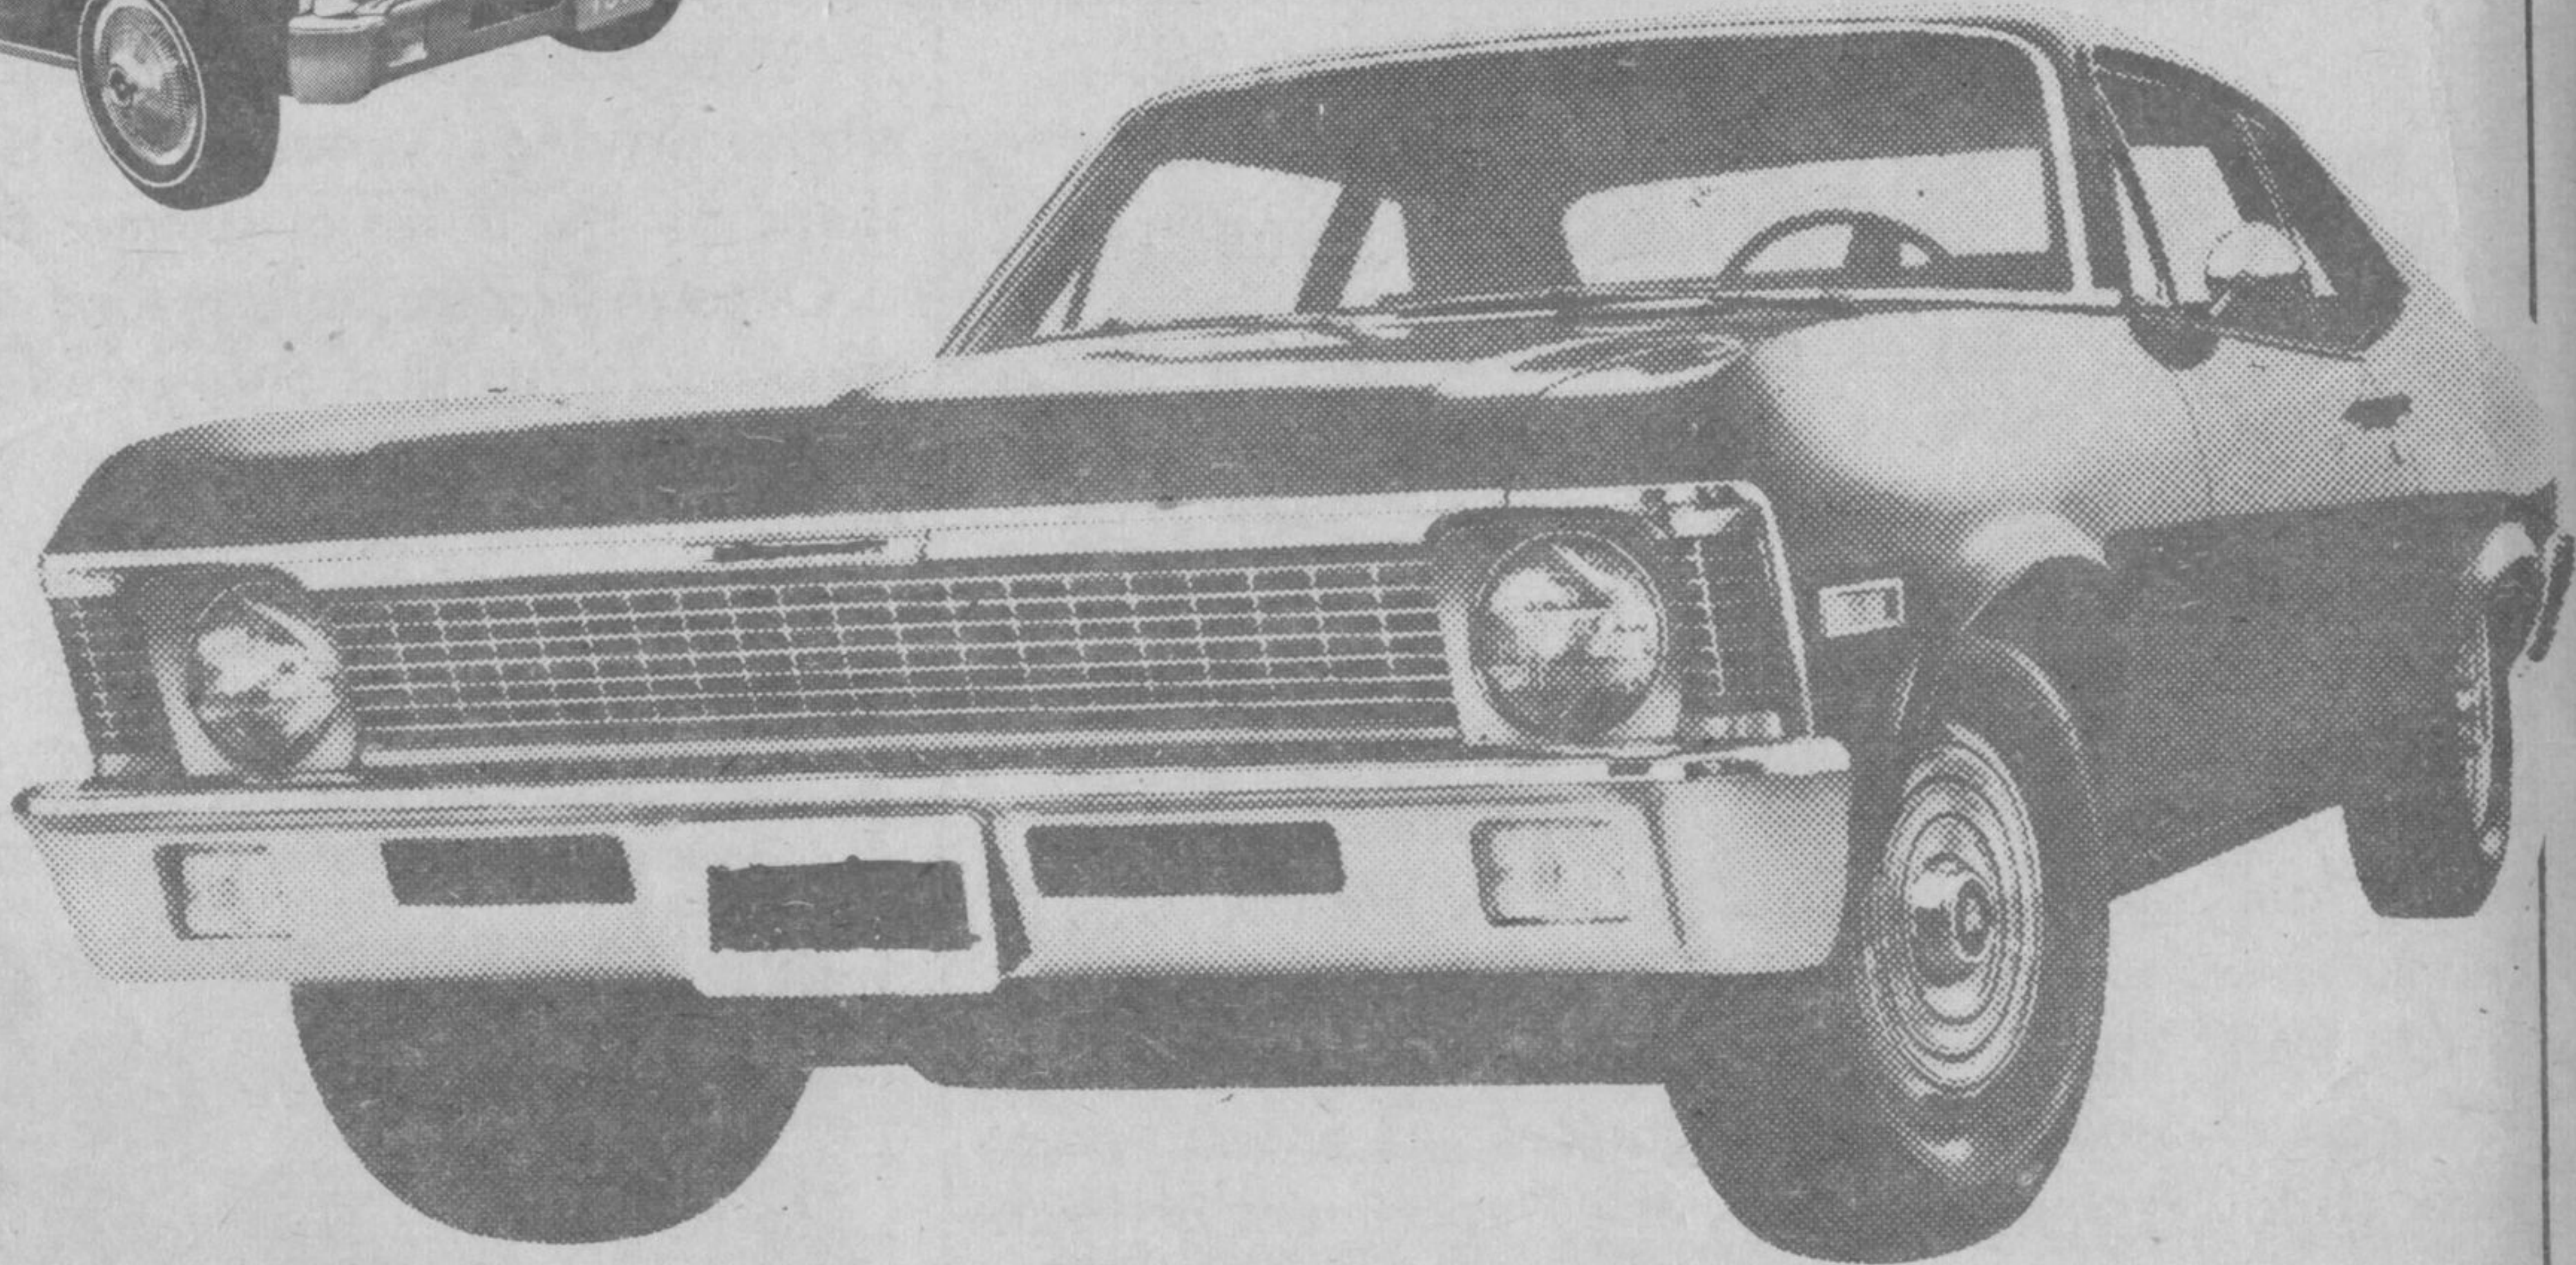

1971 CHEVY II NOVA 2 DOOR CLUB COUPE

V.8 MOTOR - AUTOMATIC TRANSMISSION - BLOCK HEATER - RADIO -
- FULL WHEEL COVERS AND WHITE WALL TIRES -

\$3280.

SPECTACULAR USED CAR SALE

1969

OLDS. DELTA - 4 DR. SEDAN -

- power steering, power brakes, auto trans, radio
and other extras. Bal. of G.M. Warranty, Lic. # P73947

SALE PRICE **\$3195.**

1969

ENVOY EPIC - 2 DR. SEDAN - Lic. # P74282 - 4 cyl. motor

- bucket seats, floor mounted 4 speed trans,

SALE PRICE **\$1640.**

1967

PONTIAC 2 + 2 CONVERTIBLE

- V-8 motor, power steering, power brakes,

- auto trans, floor mounted, bucket seats, radio, Lic. # 98155-N

SALE PRICE **\$2295.**

1969

CHEV. 4 DR. - STATION WAGON