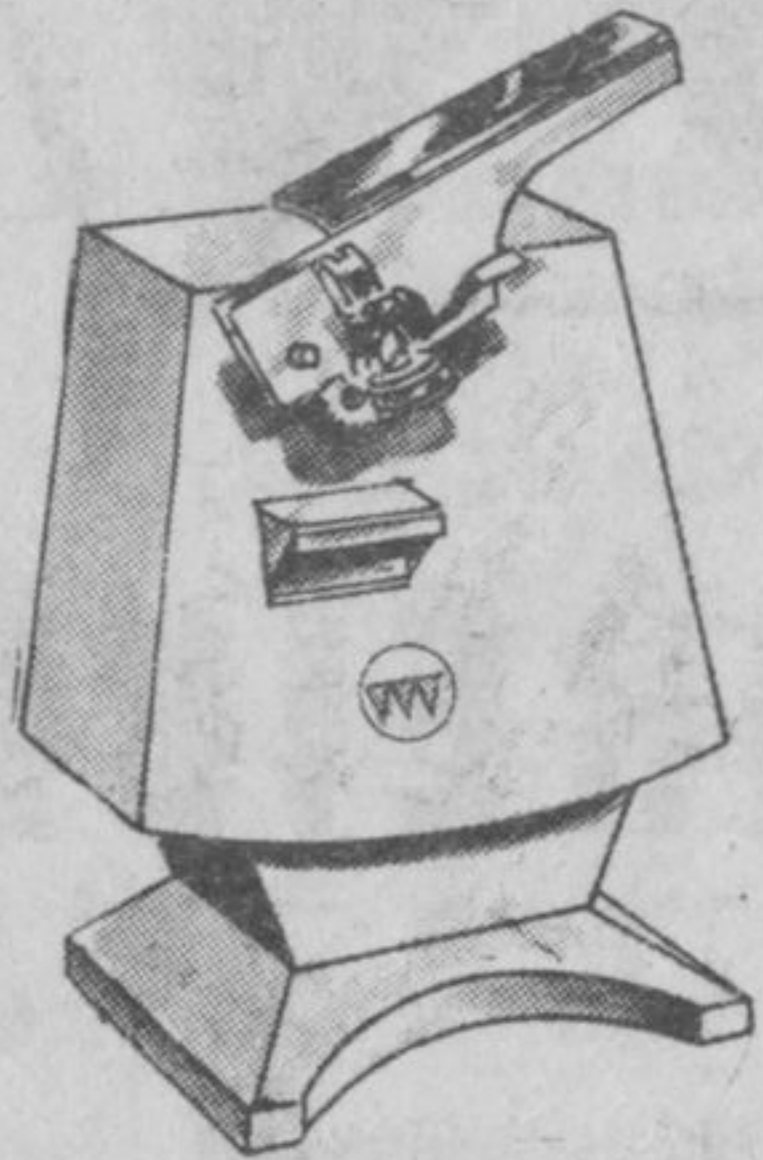

GRAND OPENING DOOR CRASHERS

**FIRST COME—FIRST SERVED!
HURRY IN! QUANTITIES ARE LIMITED!**

CAN OPENER

GIFT PERFECT! "VAN WYCK" ELECTRIC OPENS ALL CAN SIZES, SHAPES GUARANTEED!

6.66

TUMBLER SET

ATTRACTIVE, 9 OZ. GLASS TUMBLERS - TREATED TO RESIST HEAT AND BREAKAGE

66¢

20" SNOW PUSHER

STURDY ALUMINIUM BLADE; STRAIGHT; HARDWOOD HANDLE; RIVETED STEEL SOCKET

2.44

LAUNDRY BASKET

STRONG, OPEN-WEAVE PLASTIC WITH BUILT-IN HANDLES
LARGE SIZE

44¢

IRONING PAD & COVER

SILICONE COVER WITH ELASTIC BINDING. HEAVY, FIBREGLASS PAD.

66¢

CAR WEDGE CUSHION

VINYL-COVERED. ATTACHED HANDLE. ASSORTED COLOURS. 14" x 14" x 2-1/2"

55¢

WESTERN
TIRE & AUTO SUPPLY LTD.

THE EXTRA-VALUE STORE