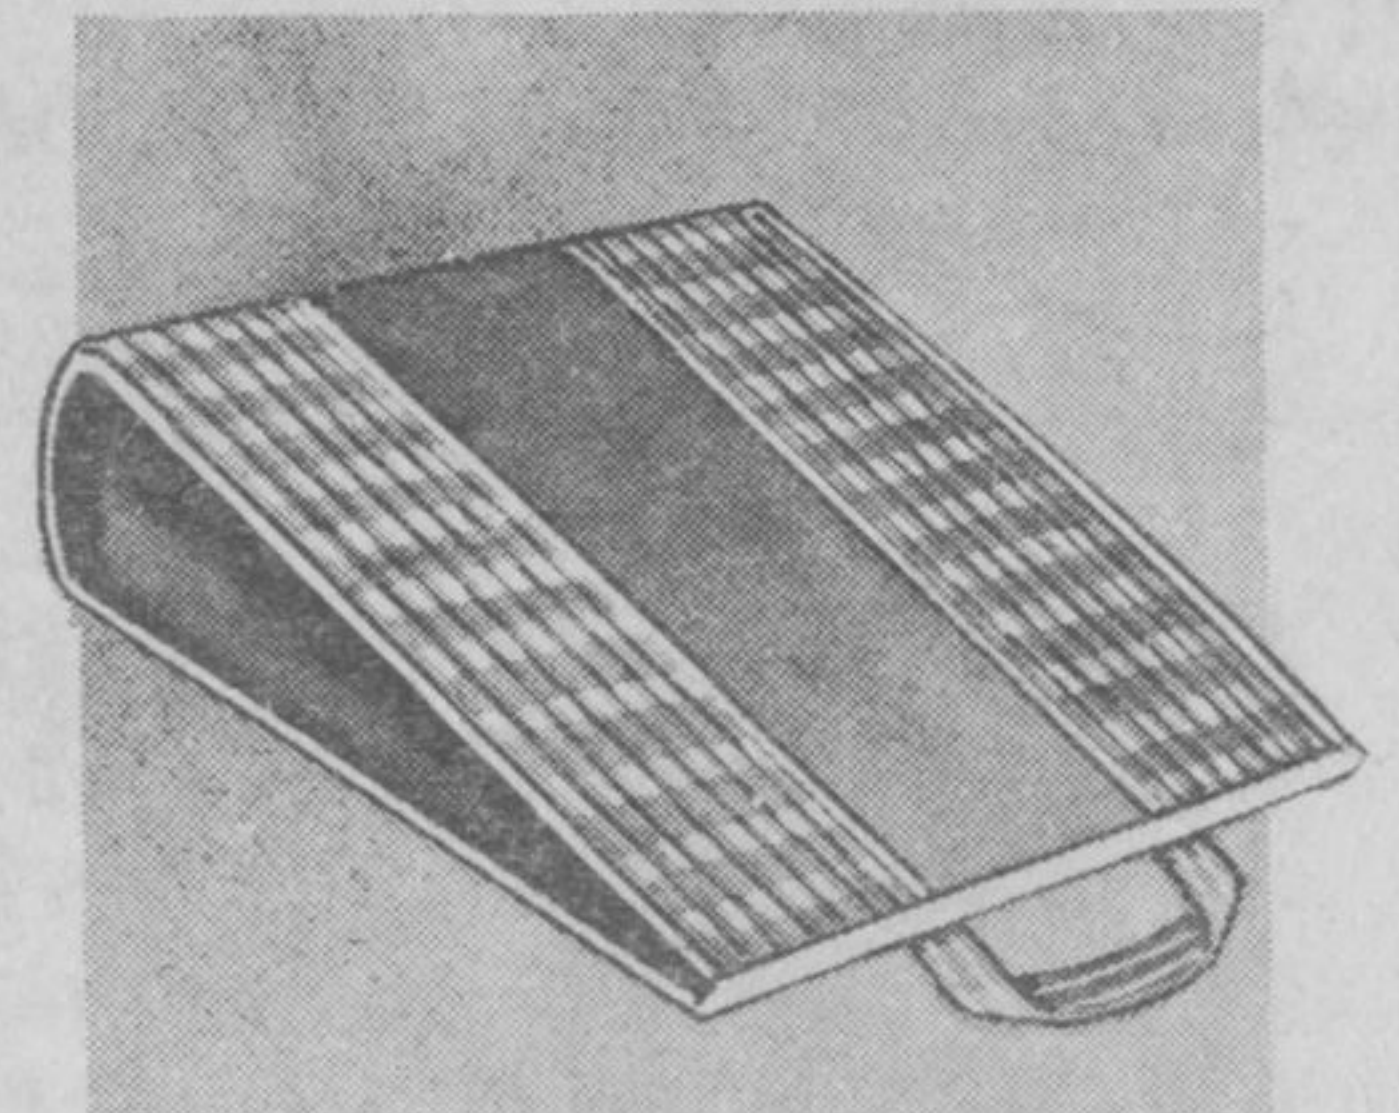

SILICONE COVER WITH ELASTIC BINDING. HEAVY, FIBREGLASS PAD.

66¢

CAR WEDGE CUSHION

VINYL-COVERED. ATTACHED HANDLE. ASSORTED COLOURS. 14" x 14" x 2-1/2"

55¢

WESTERN
TIRE & AUTO SUPPLY LTD.

THE EXTRA-VALUE STORE