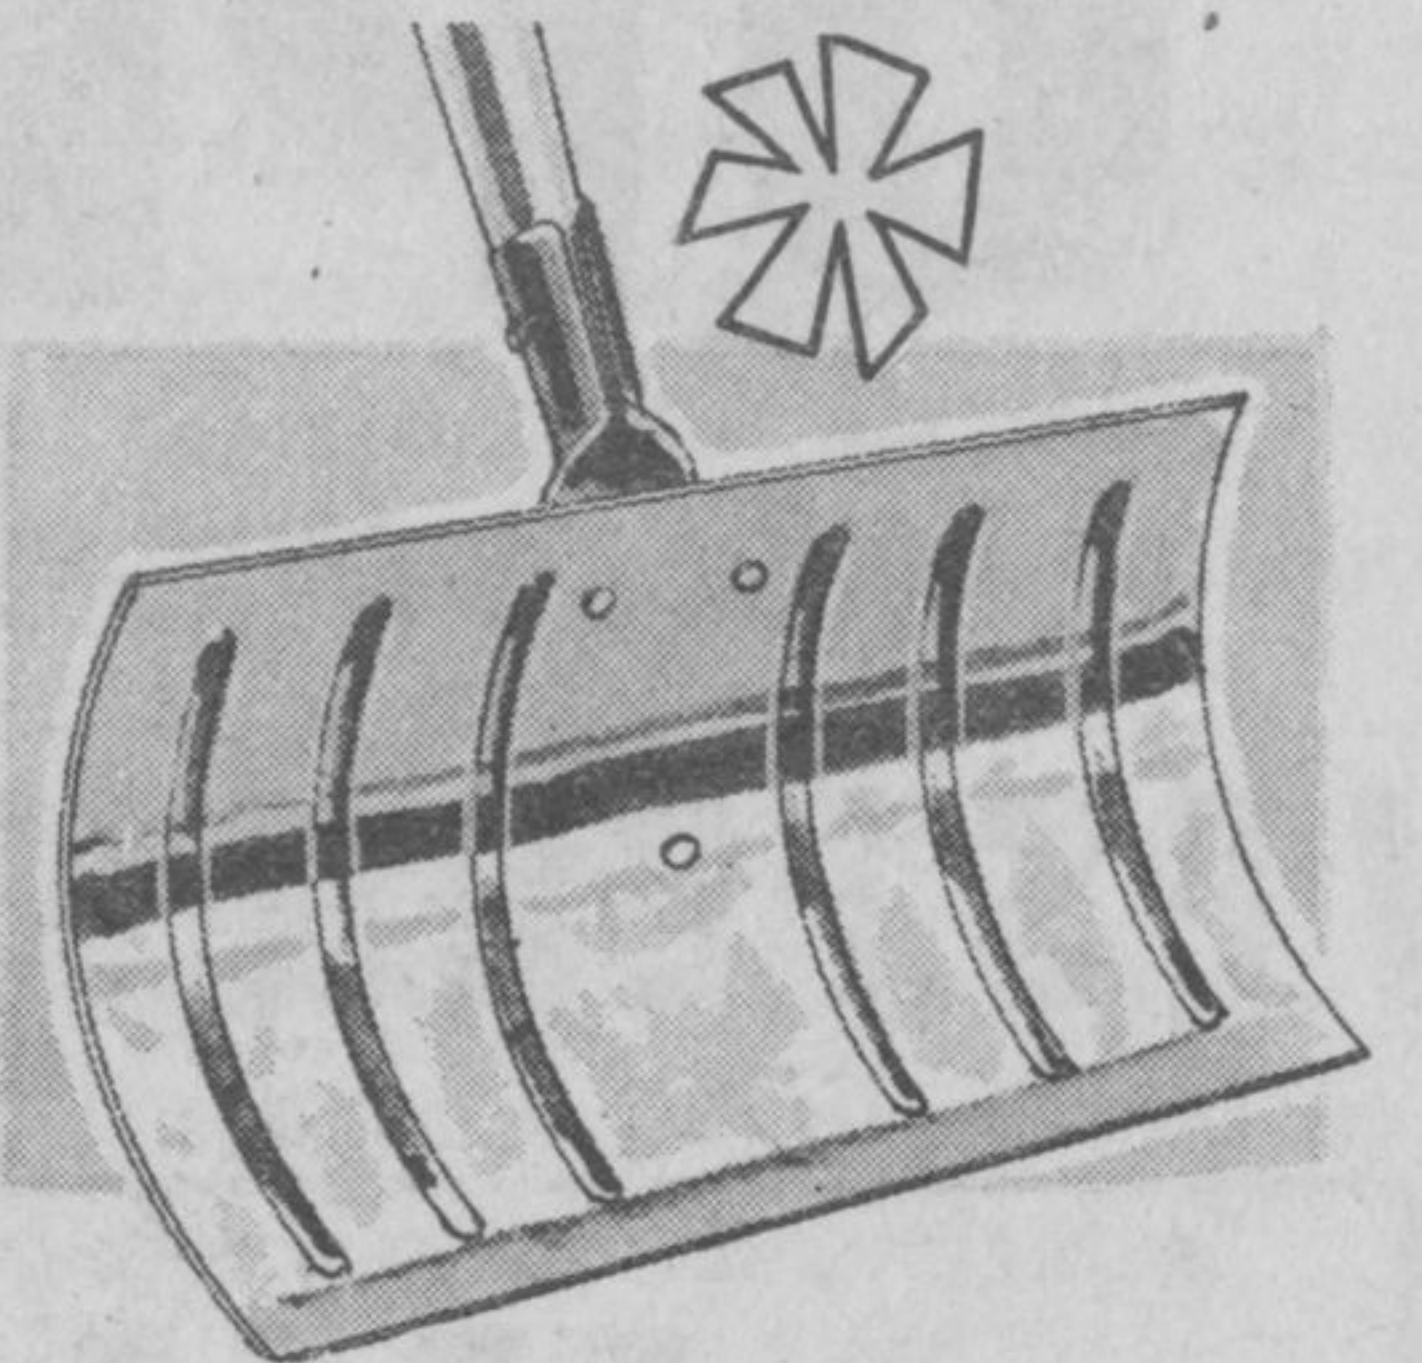

GRAND OPENING DOOR CRASHERS

**FIRST COME—FIRST SERVED!
HURRY IN! QUANTITIES ARE LIMITED!**

CAN OPENER

GIFT PERFECT! "VAN WYCK" ELECTRIC OPENS ALL CAN SIZES, SHAPES GUARANTEED!

6.66

TUMBLER SET

ATTRACTIVE, 9 OZ. GLASS TUMBLERS - TREATED TO RESIST HEAT AND BREAKAGE

66¢

20" SNOW PUSHER

STURDY ALUMINIUM BLADE; STRAIGHT; HARDWOOD HANDLE; RIVETED STEEL SOCKET

2.44

LAUNDRY BASKET

STRONG, OPEN-WEAVE PLASTIC WITH BUILT-IN HANDLES
LARGE SIZE

44¢

IRONING PAD & COVER

SILICONE COVER WITH ELASTIC BINDING. HEAVY, FIBREGLASS PAD.

66¢

CAR WEDGE CUSHION

VINYL-COVERED. ATTACHED HANDLE. ASSORTED COLOURS. 14" x 14" x 2-1/2"

55¢

WESTERN
TIRE & AUTO SUPPLY LTD.

THE EXTRA-VALUE STORE