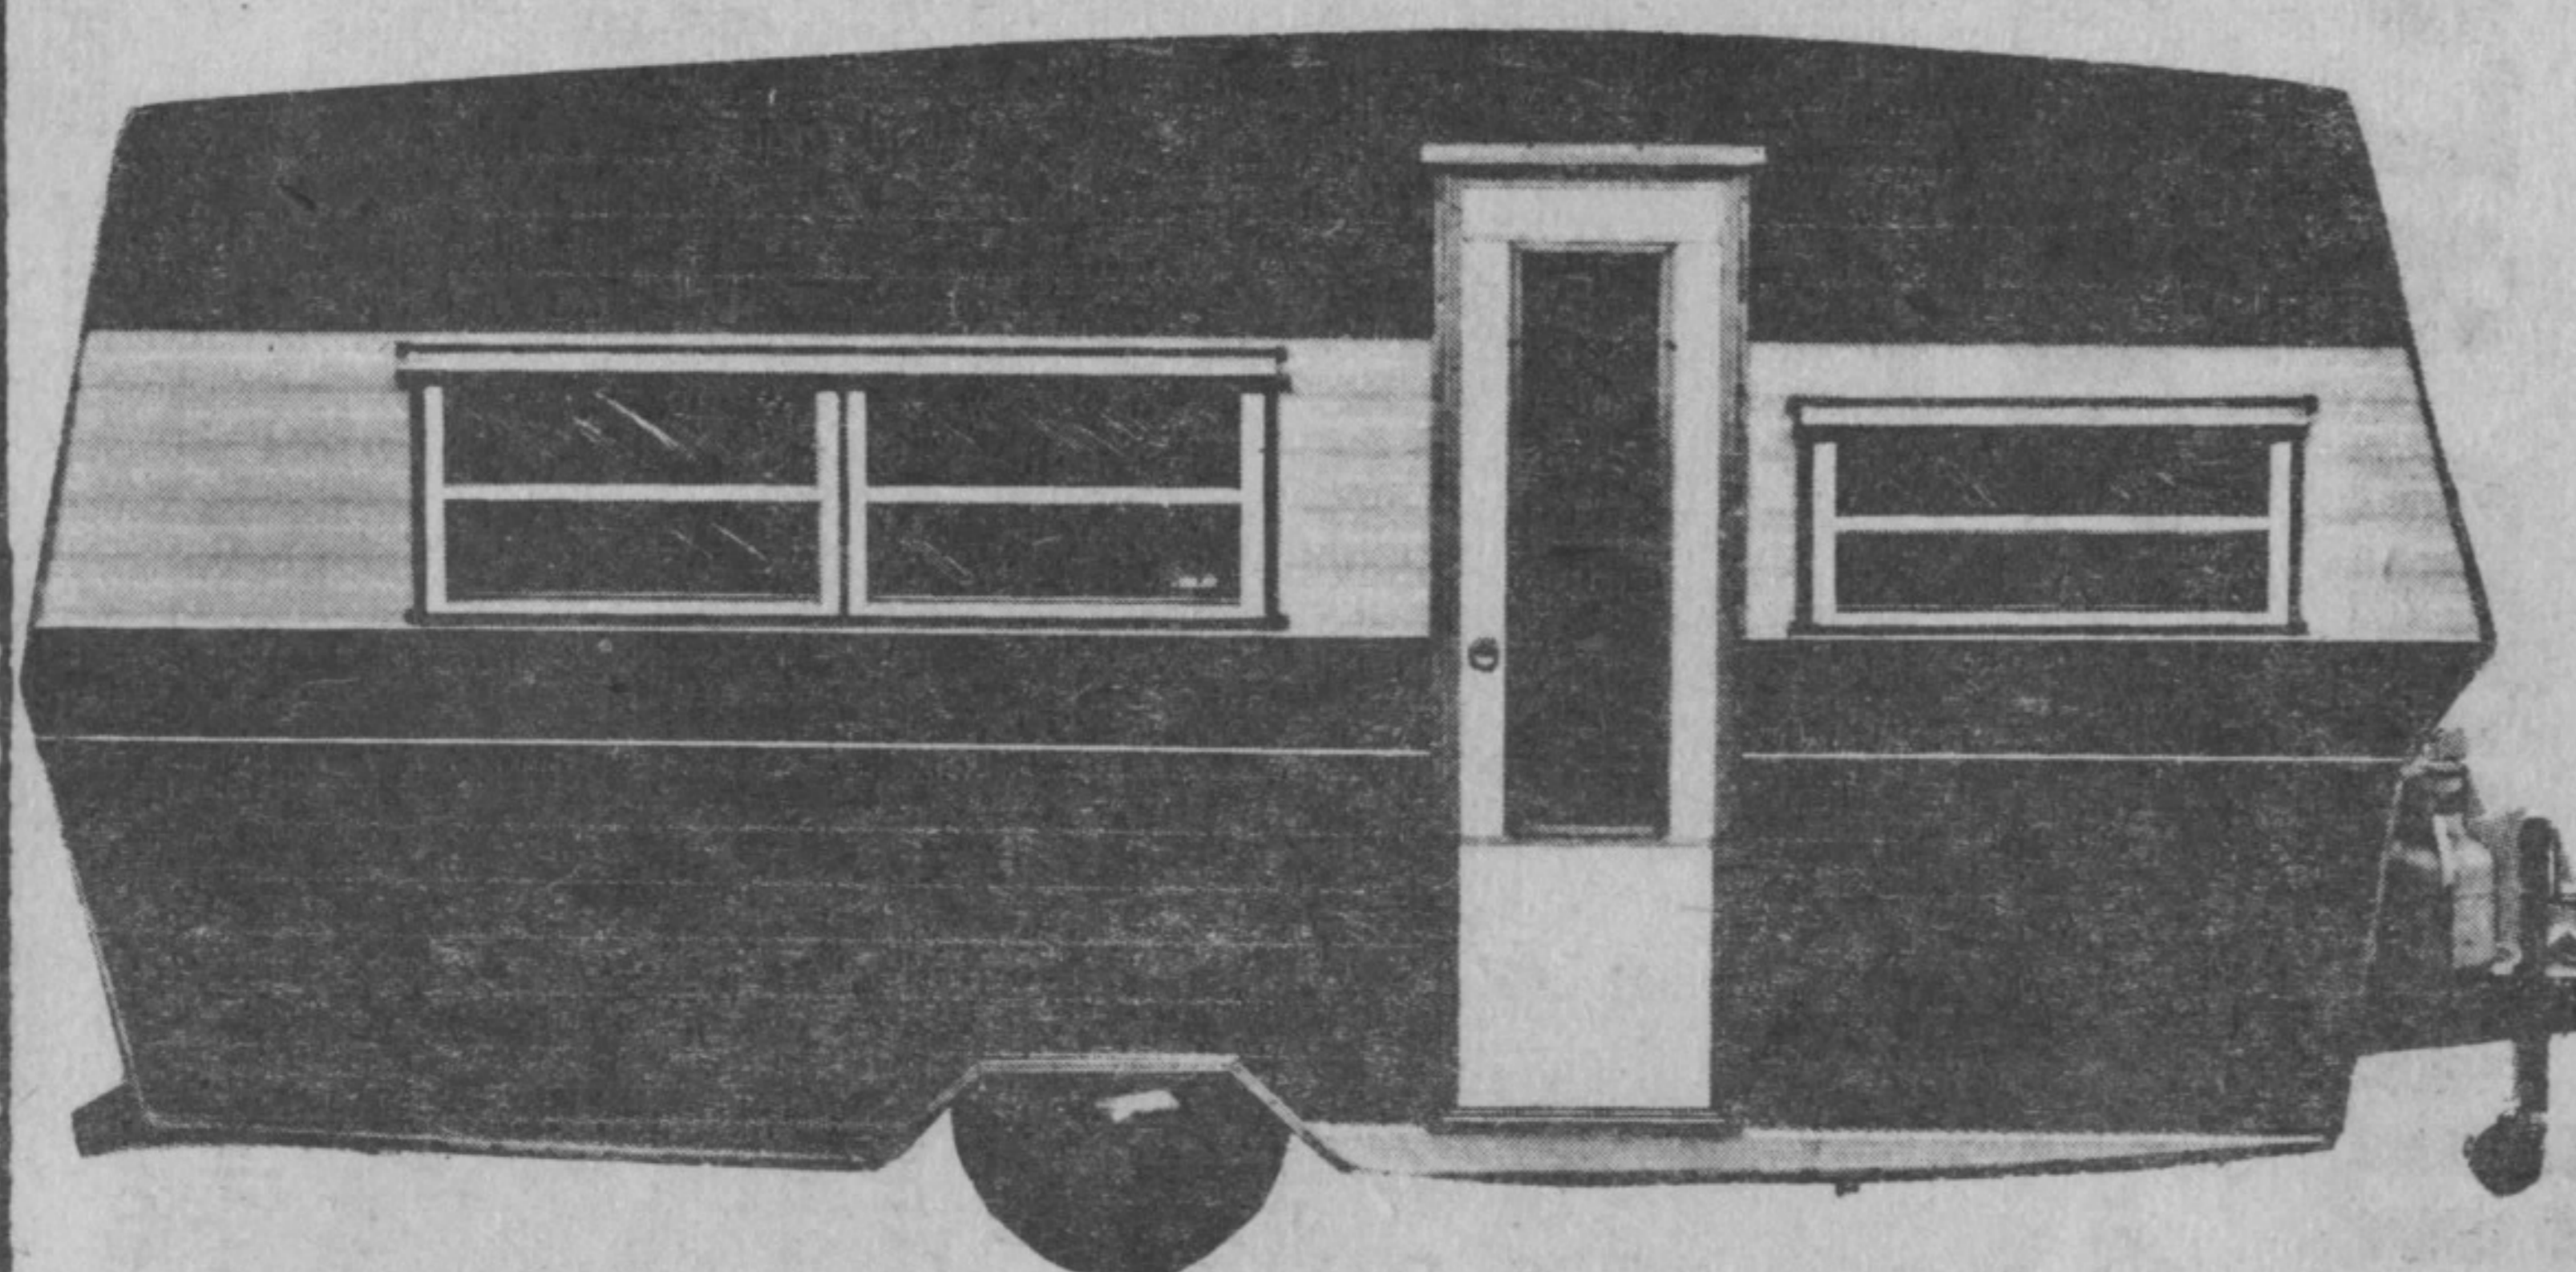

INTRODUCING --

Nor-wester

AVAILABLE IN

5 Functional and Exciting Floor Plans and Sizes

now in stock --

1600 Series

STARTS AT

\$2685.00

Relax in style . . . Amid superlative surroundings — in the all-new Norwester "1600" travel trailer! You get all the cozy comfort of a motel suite, without the annoyance of a "No Vacancy" sign — or a big bill when you check out! Check into the unmatched comfort and convenience of the Norwester "1600" today. *It's new — from Northwest!*

other available series --

1400 Series

STARTS AT

\$2117.00

1700 Series

STARTS AT

\$3085.00

1800 Series

STARTS AT

\$3997.00

1900 Series

STARTS AT

\$4616.00

GENERAL SPECIFICATIONS

FOR ALL NORWESTER TRAVEL TRAILERS

- HEAVY GAUGE BAKED ENAMEL ALUMINUM EXTERIORS
- FULLY INSULATED
- VINYL CUSHION FLOORS
- ARBORITE COUNTER AND TABLE TOPS
- DRAPES ON BRASS RODS TO COMPLIMENT INTERIOR DECORS
- 110 VOLT WIRING CSA APPROVED
- 25 FT. EXTENSION CORD
- ROOF VENT
- ELECTRICAL CAR CONNECTOR