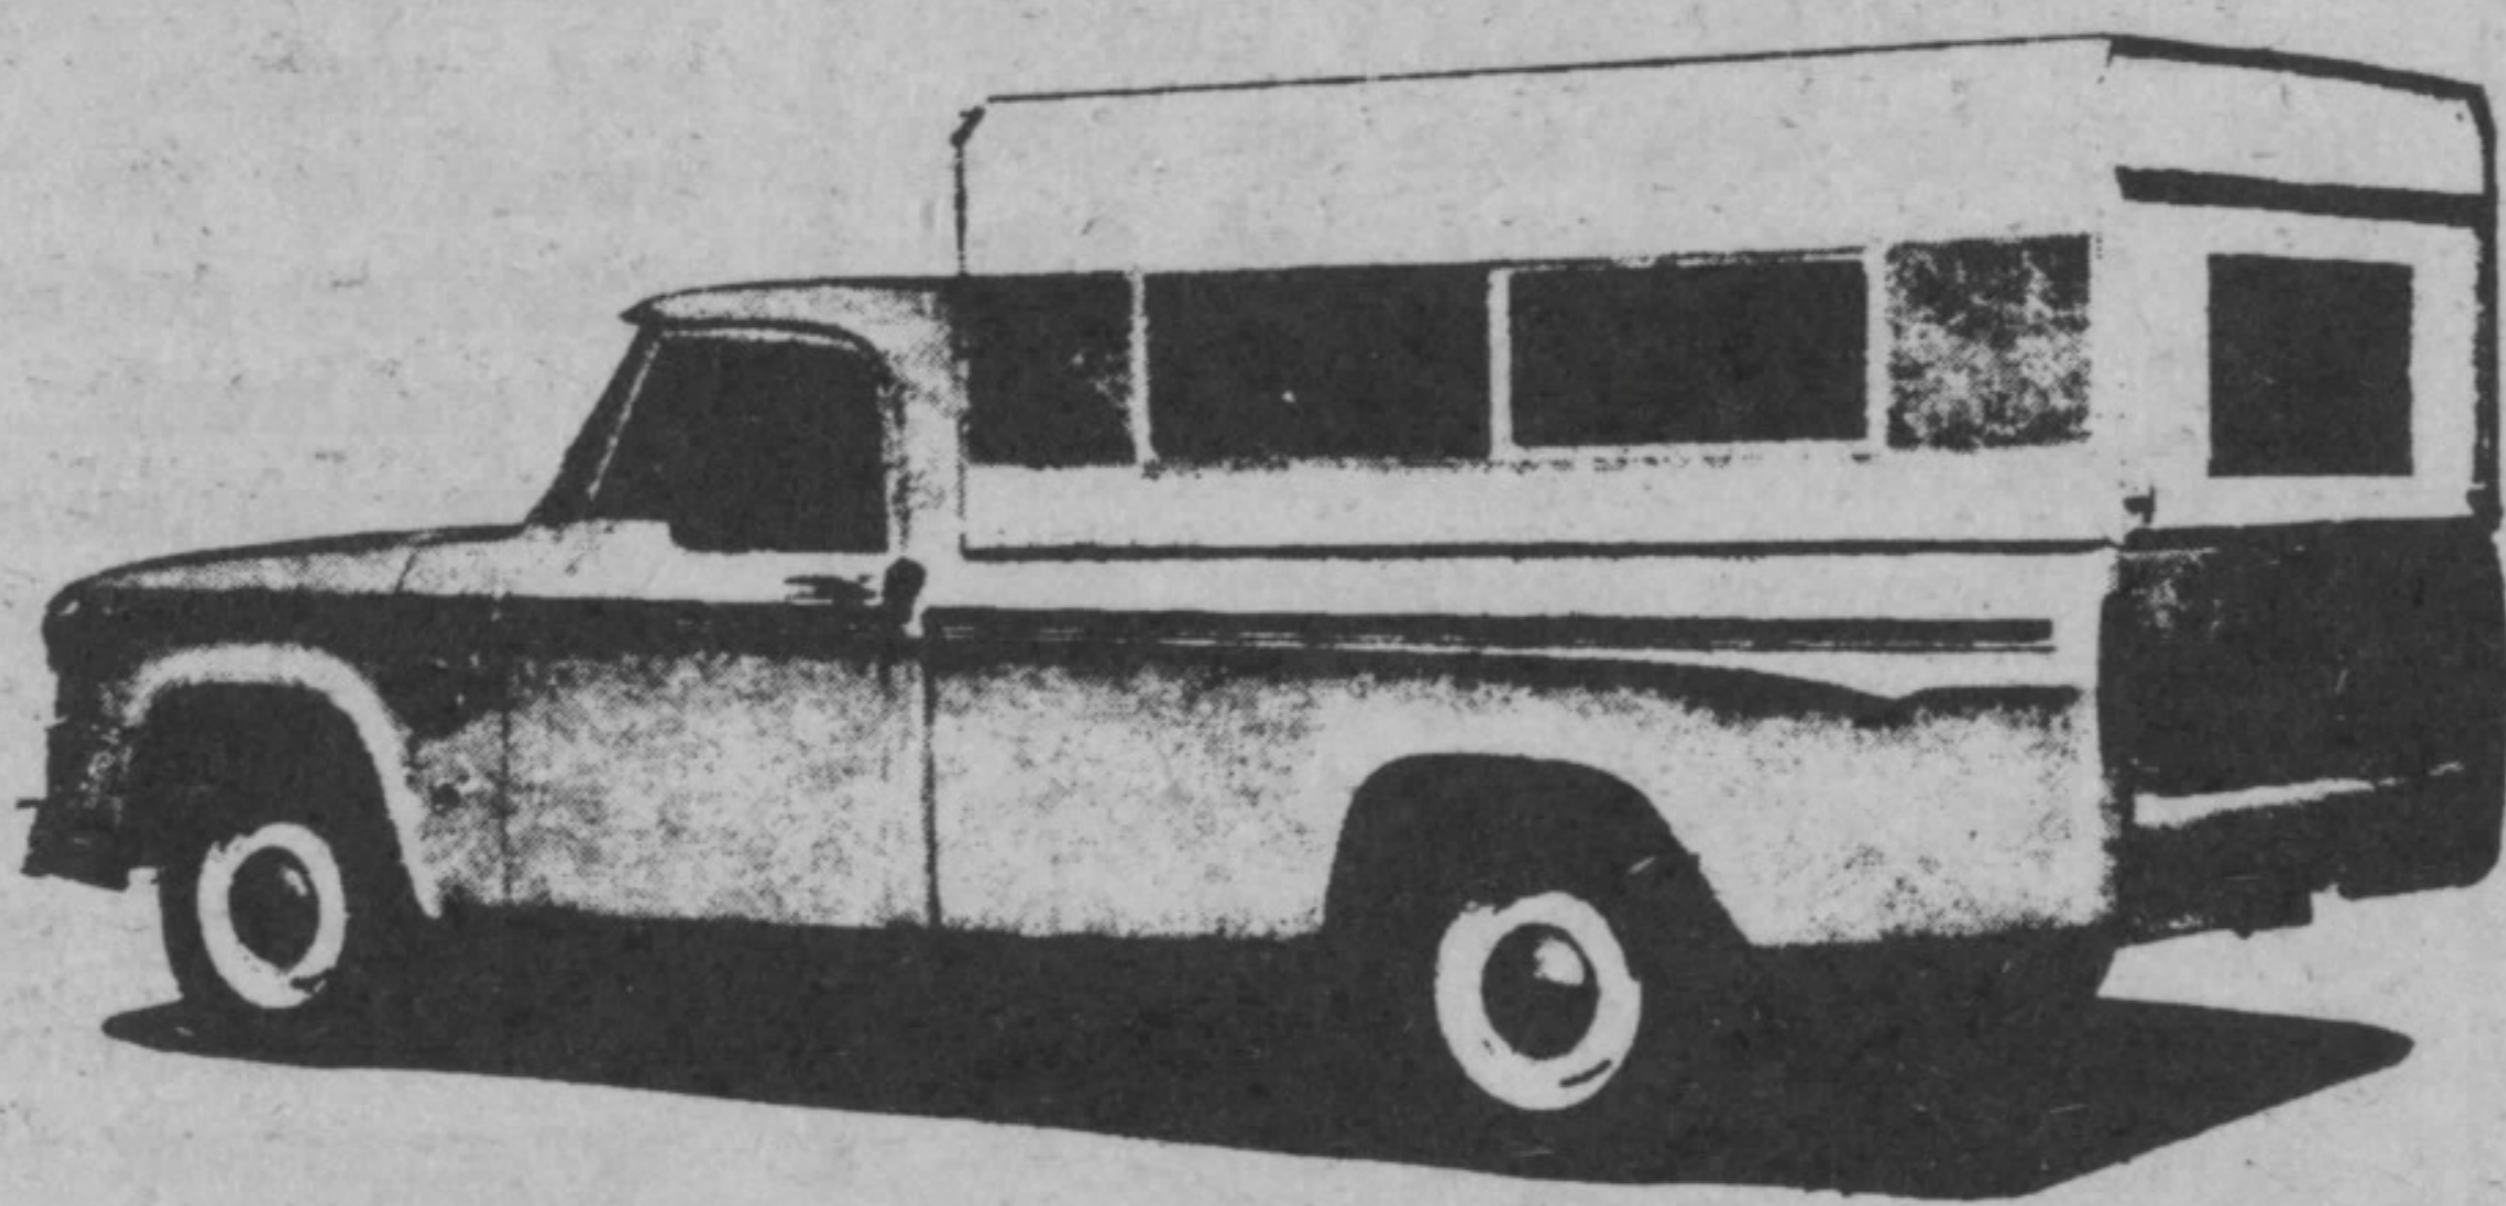

THE  
LITTLE DEALER  
WITH THE

**KING SIZE SAVINGS**

*Spadoni Bros. Ltd.*

PHONE 153 ----- SCHREIBER, ONTARIO

1966 PONTIAC

LAURENTIAN FOUR DOOR  
SEDAN - V/8 ENGINE, AUTO-  
MATIC TRANS. TWO-TONE  
PAINT, LOW MILEAGE.

**\$ 2195.**

1966 PONTIAC

LAURENTIAN FOUR DOOR  
SEDAN - SIX CYLINDER  
ENGINE, AUTO. TRANSMISSION  
12,000 MILES.

FULL GUARANTEE

**\$ 2095.**

1966 EPIC

TWO DOOR SEDAN, BRAND  
NEW ENGINE. COMPLETE  
SAFETY CHECK FOR YOUR PRO-  
TECTION. DRIVE WITH CONFI-  
DENCE.

**\$ 1195.**

1963 PONTIAC

TWO DOOR HARDTOP, SIX CYL.  
AUTOMATIC TRANS., RADIO  
AND WHITE WALLS. ONE  
OWNER, VERY LOW MILEAGE.

**1395.**

**CAMPER Special!**  
at new  
low prices!

**1968 CHEV. and CAMPER**

1968 CHEVROLET 1/2 TON PICKUP -  
LONG WHEEL BASE, FLEET SIDE, AND HEAVY  
DUTY EQUIPMENT, COMPLETE WITH "WINNEBAGO"  
MODEL 830D CAMPER.

reg. 3695. . . . NOW only **2686.**

**SAVE  
HERE**