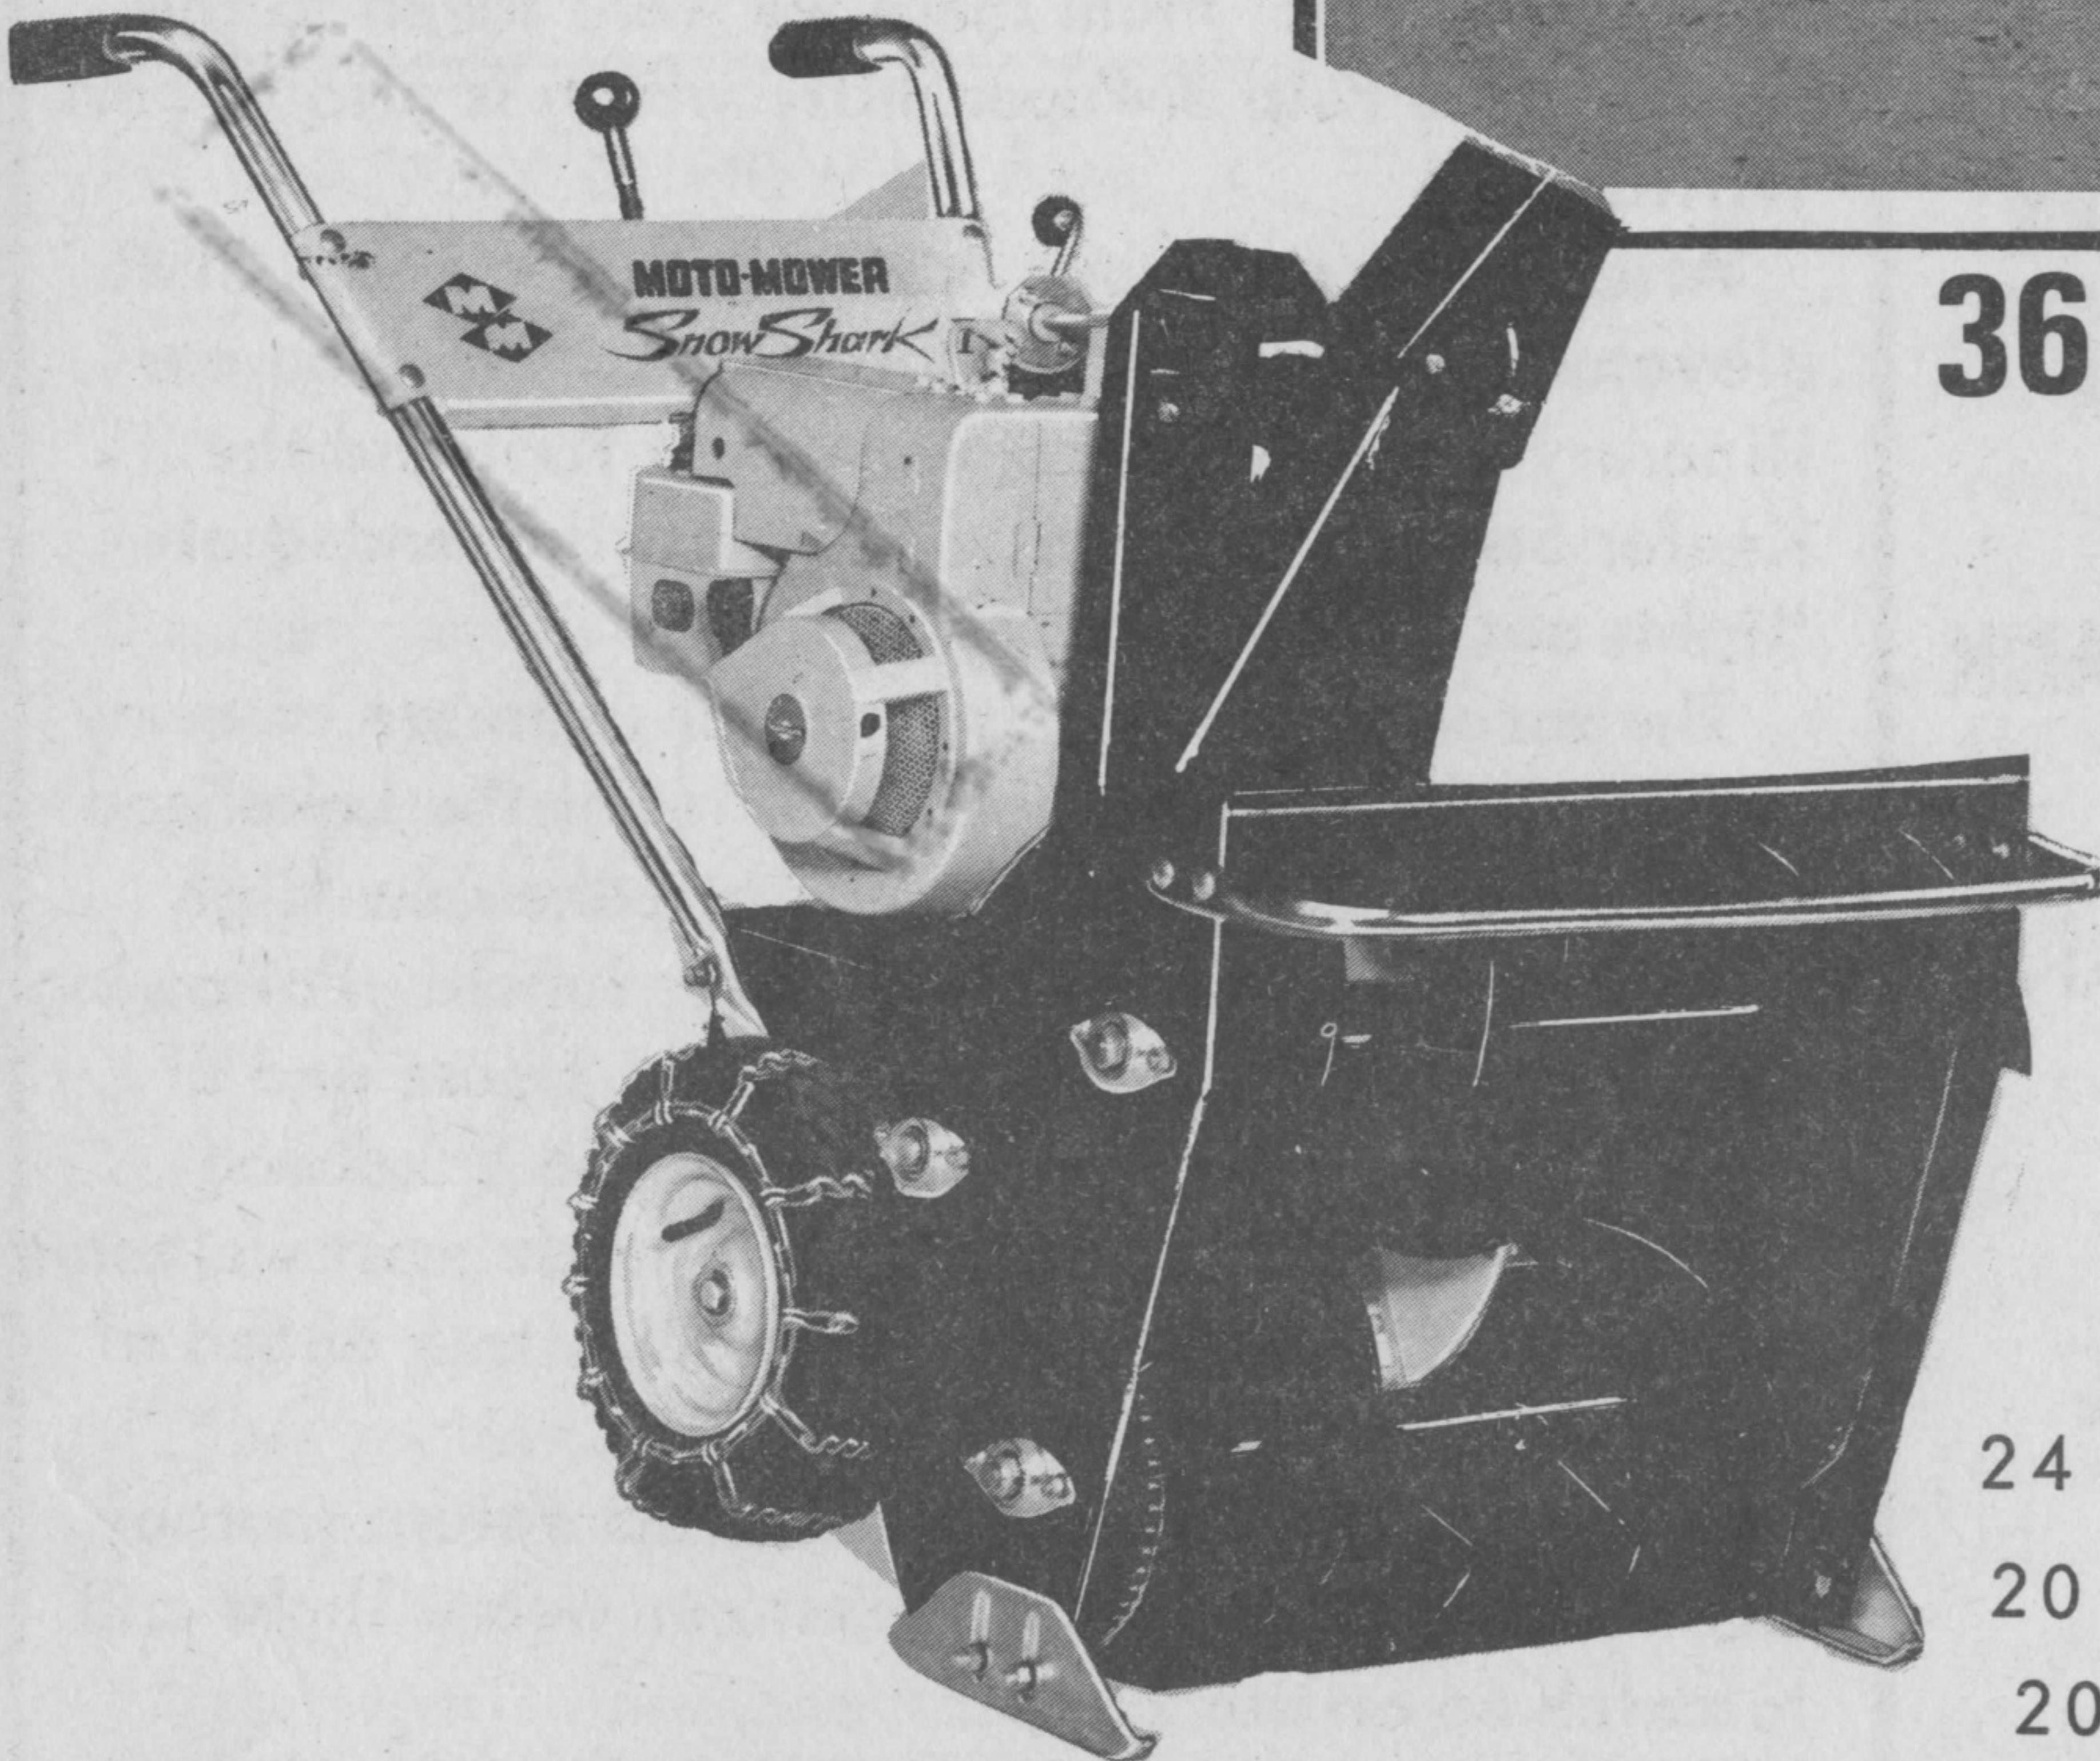

**TAKE A GOOD LOOK ! Snow Cruising country is all  
around you**

**GIFT WRAP A**

***Snow Cruiser***

**FOR CHRISTMAS**

**OMC *Snow Cruiser***

PRODUCT OF OUTBOARD MARINE CORPORATION OF CANADA LTD.  
PETERBOROUGH, CANADA.

Manufacturers of Johnson and Evinrude outboard motors, OMC Stern Drive engines, Lawn-Boy power mowers and Pioneer chain saws.

**CASTROL OILS -- ON SALE HERE!!**

AS USED IN OMC SNOW CRUISER & SNOW SHARK

Give your family the great outdoors with an action-packed Snow Cruiser. New automatic torque-sensitive drive and soft suspension gives you more speed, more power, more manoeuvrability; in short, more fun! And we have factory authorized service by trained Snow Cruiser specialists. Make Christmas 1966 Snow Cruising time. Stop in and see the Snow Cruiser on display now!

**36 in. wide — 169.95**

**48 in. wide — 189.95**

**See the SNOW SHARK make the snow fly!**

24 " SNOW SHARK -	<b>489.95</b>
20 " DELUXE SNOW SHARK -	<b>289.95</b>
20 " SNOW SHARK -	<b>254.95</b>

**C. & T. MARINE SALES & SERVICE**